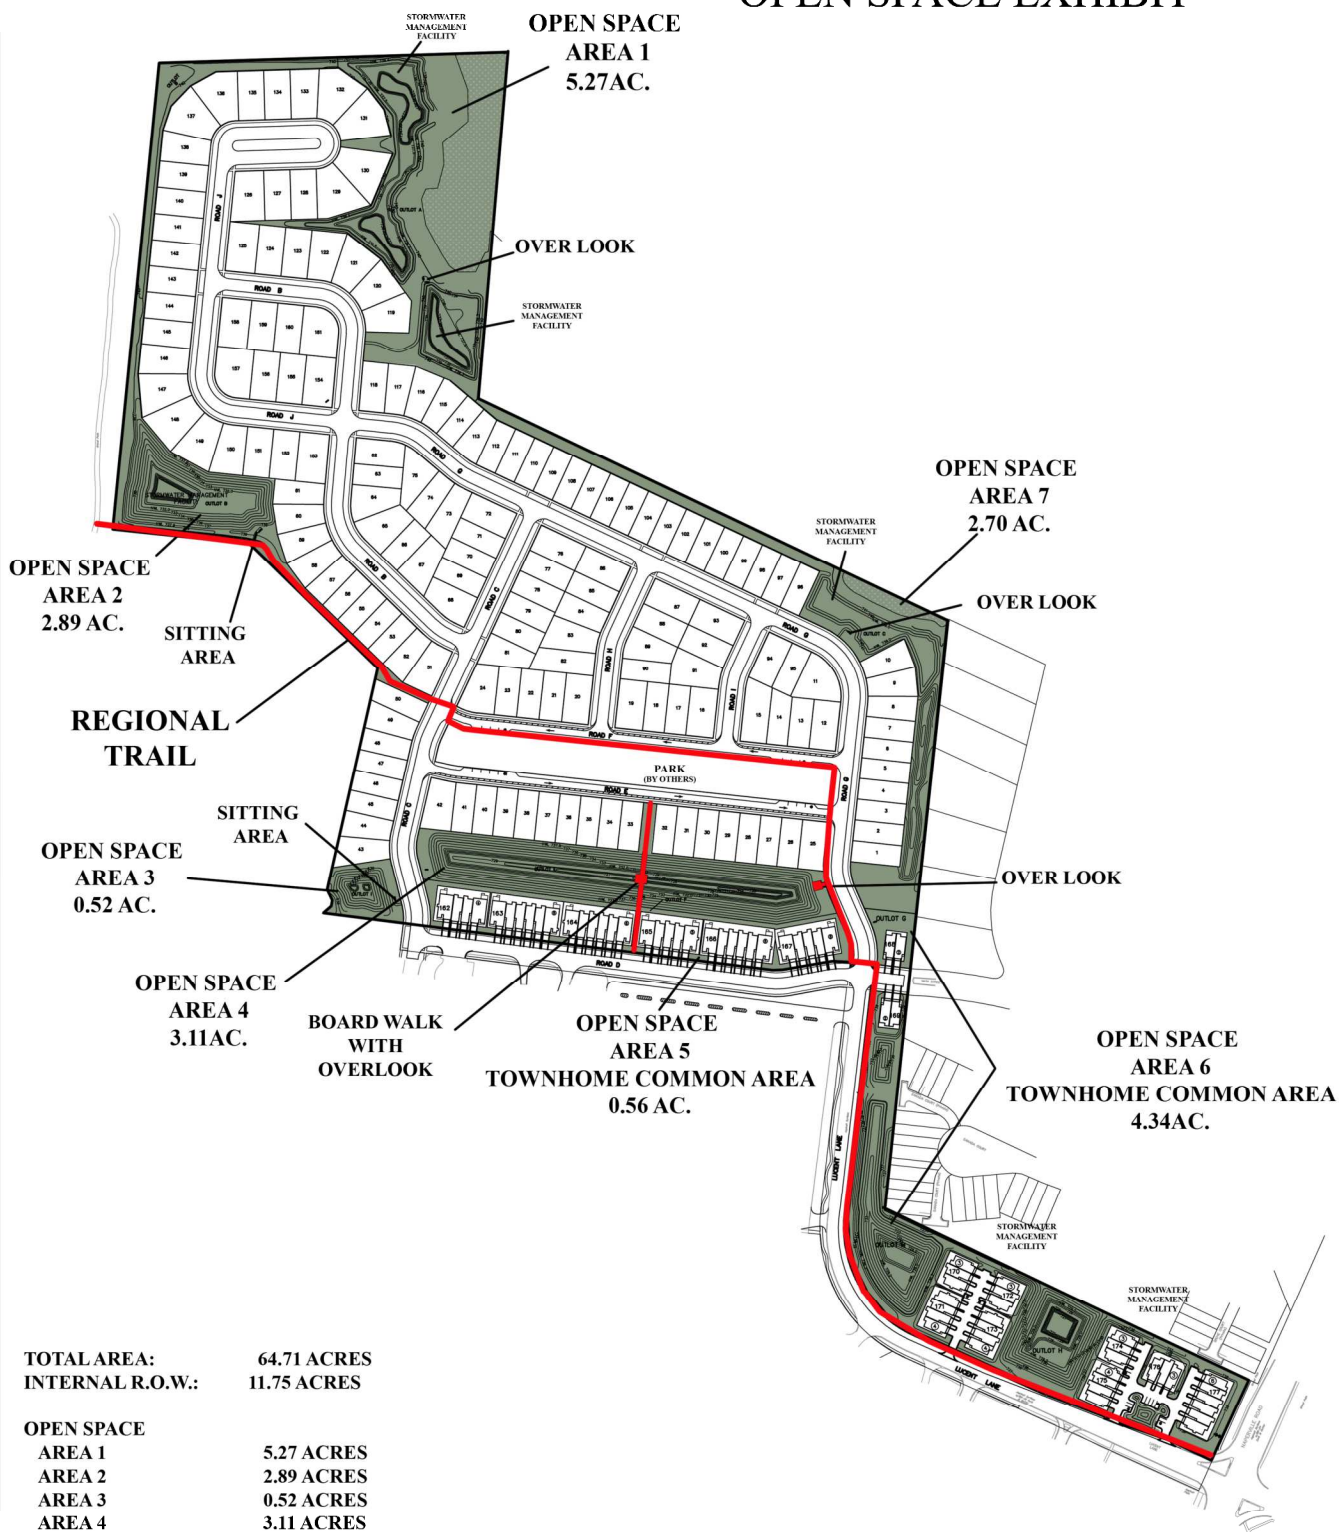

# NAPER COMMONS

## PRELIMINARY P.U.D OPEN SPACE EXHIBIT

TOTAL AREA: 64.71 ACRES  
INTERNAL R.O.W.: 11.75 ACRES

| OPEN SPACE | ACRES      |
|------------|------------|
| AREA 1     | 5.27 ACRES |
| AREA 2     | 2.89 ACRES |
| AREA 3     | 0.52 ACRES |
| AREA 4     | 3.11 ACRES |
| AREA 5     | 0.56 ACRES |
| AREA 6     | 4.34 ACRES |
| AREA 7     | 2.70 ACRES |

TOTAL 19.39 ACRES

P.U.D. OPEN SPACE  $\frac{19.39 \text{ ACRES}}{64.71 \text{ ACRES} - 11.75 \text{ ACRES}} = 36.61\%$

PULTE HOME CORPORATION - ILLINOIS DIVISION  
1900 East Golf Road, Suite 300  
Schaefer, Illinois 60173  
(847) 230-5400