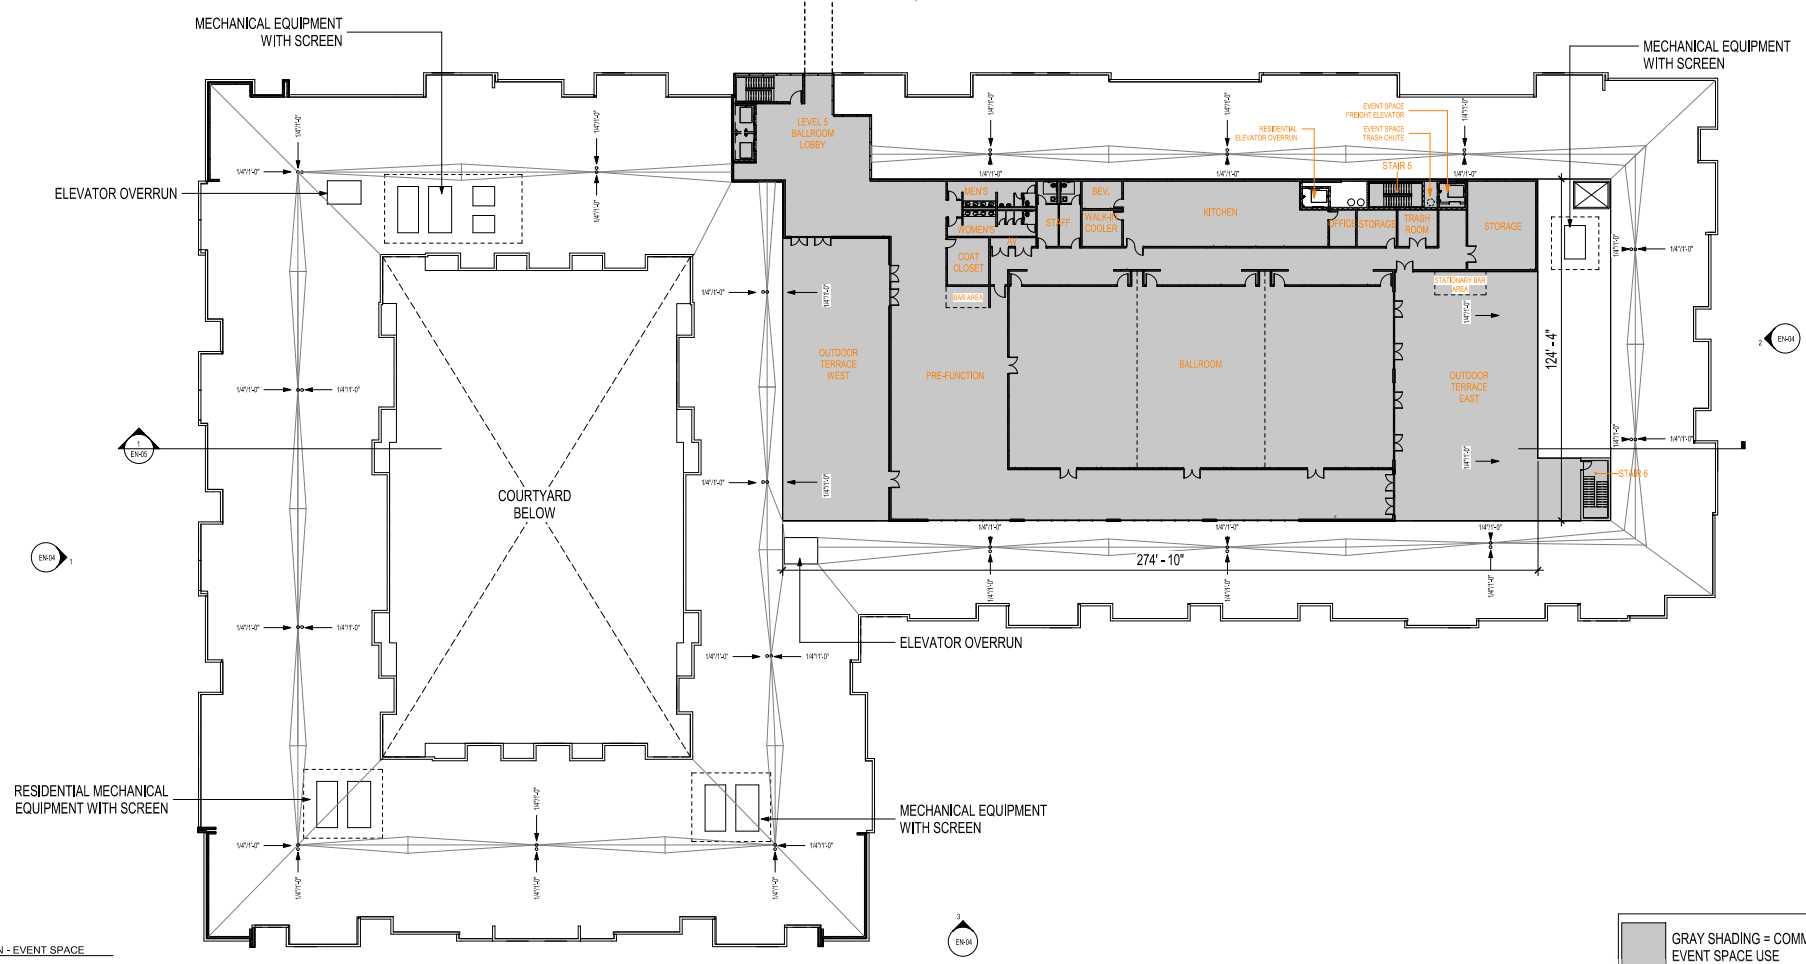

Elevated Walkway Below

LEVEL 05 FLOOR PLAN - EVENT SPACE
3/64" = 1'-0"

GRAY SHADING = COMMERCIAL EVENT SPACE USE

LEVEL 5 FLOOR PLAN