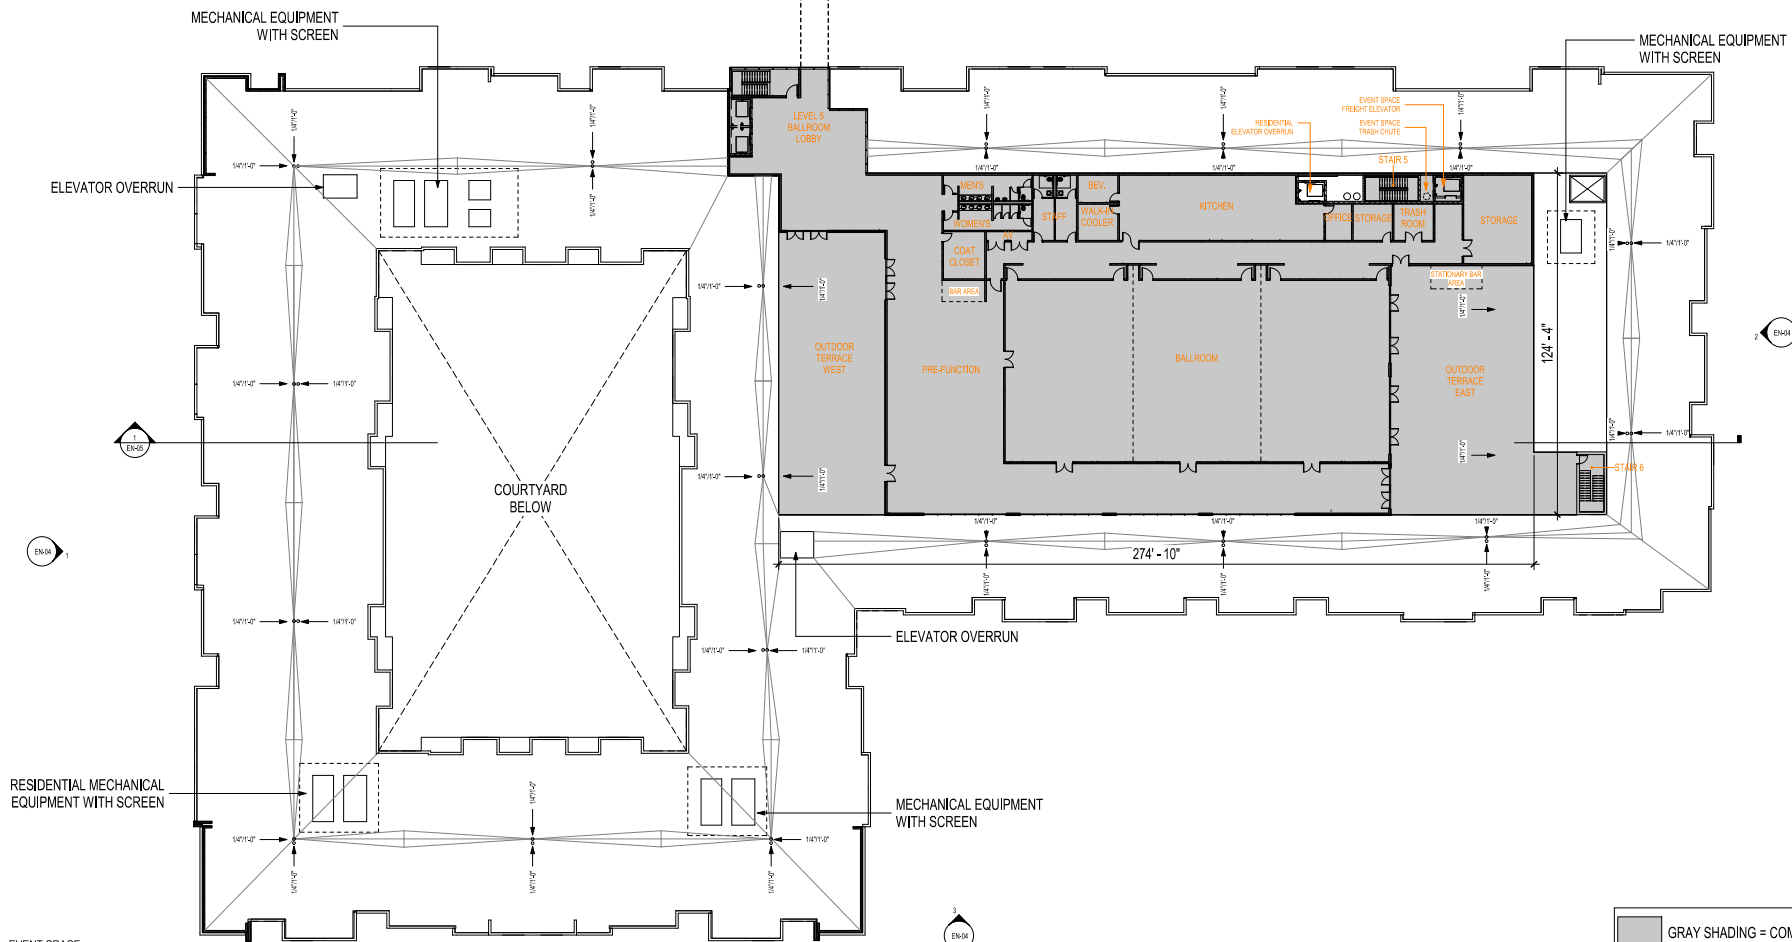

Elevated Walkway Below

LEVEL 05 FLOOR PLAN - EVENT SPACE
3/64" = 1'-0"

LINCOLN AT GATGATE CENTRE
CITY PROJECT #19-10000020
NAPERVILLE, IL

LEVEL 5 FLOOR PLAN

GRAY SHADING = COMMERCIAL
EVENT SPACE USE