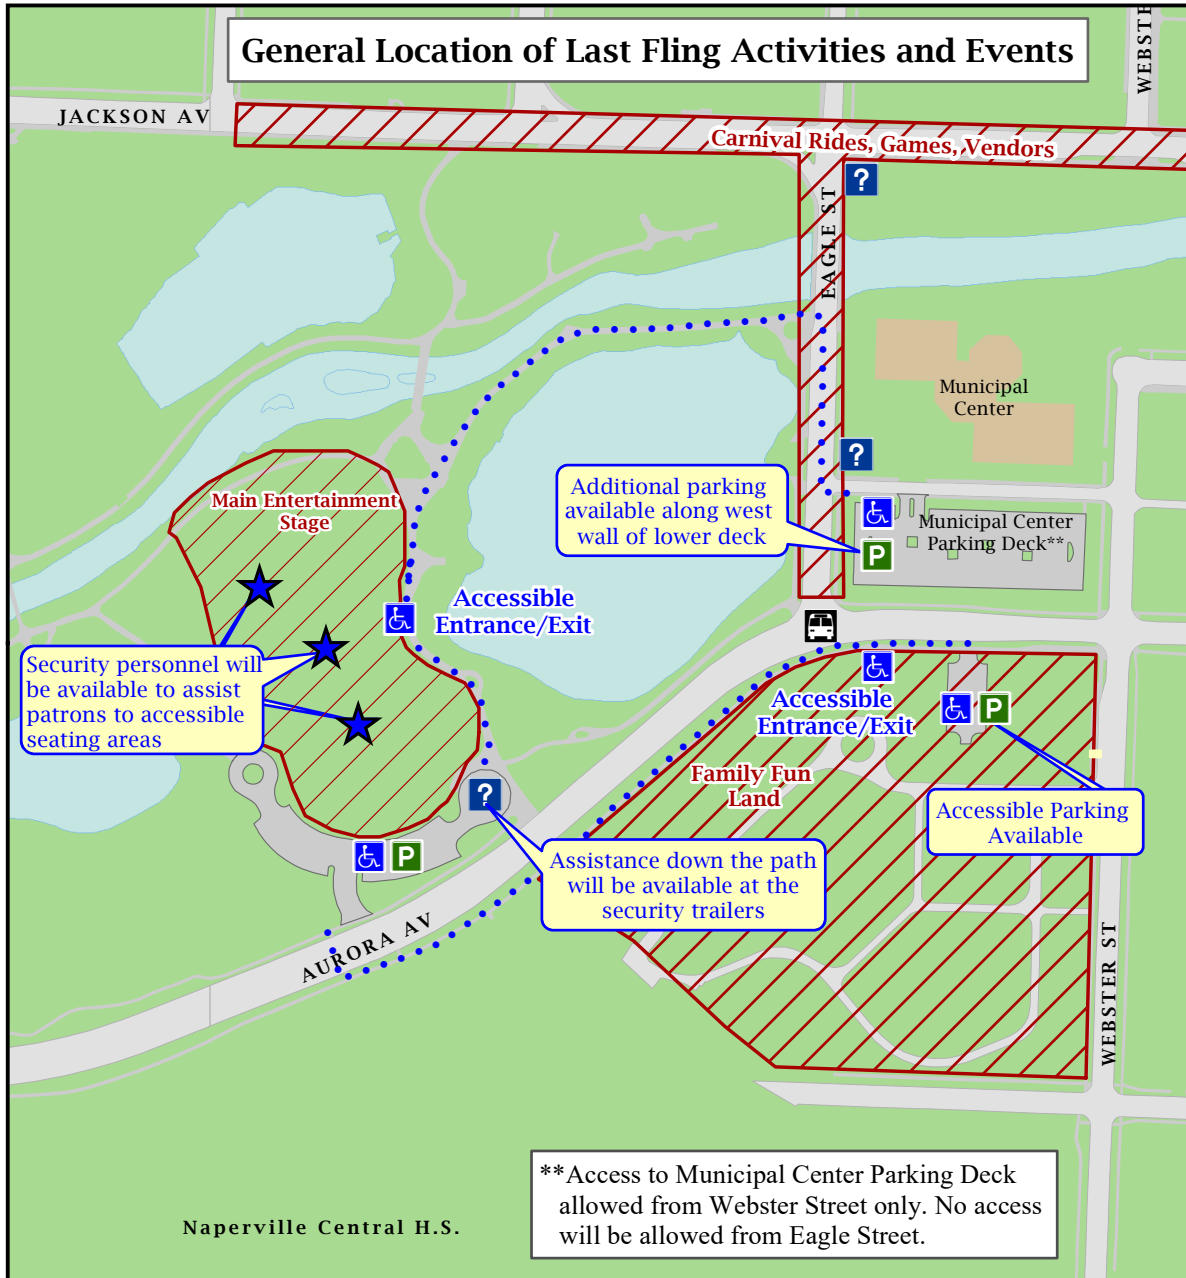

The Last Fling

2018 Guide to Accessible Parking, Seating, and Public Information

-  Accessible Seating Area
-  Accessible Parking Available

-  Bus Drop-off/Pick-up Location
-  Accessible Route to/from Parking

-  Information/Assistance Available
-  Labor Day Parade Route