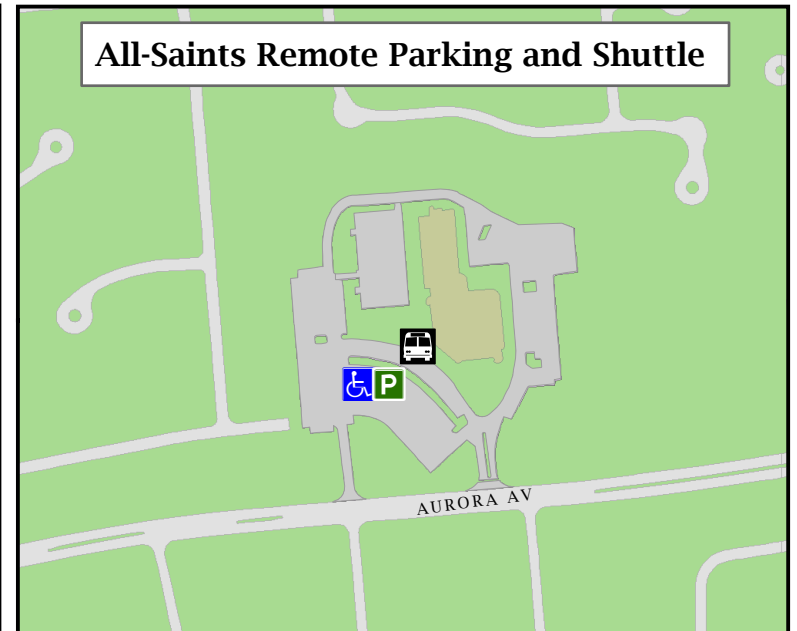

The Last Fling

2018 Guide to Accessible Parking, Seating, and Public Information

-  Accessible Seating Area
-  Accessible Parking Available

-  Bus Drop-off/Pick-up Location
-  Accessible Route to/from Parking

-  Information/Assistance Available
-  Labor Day Parade Route