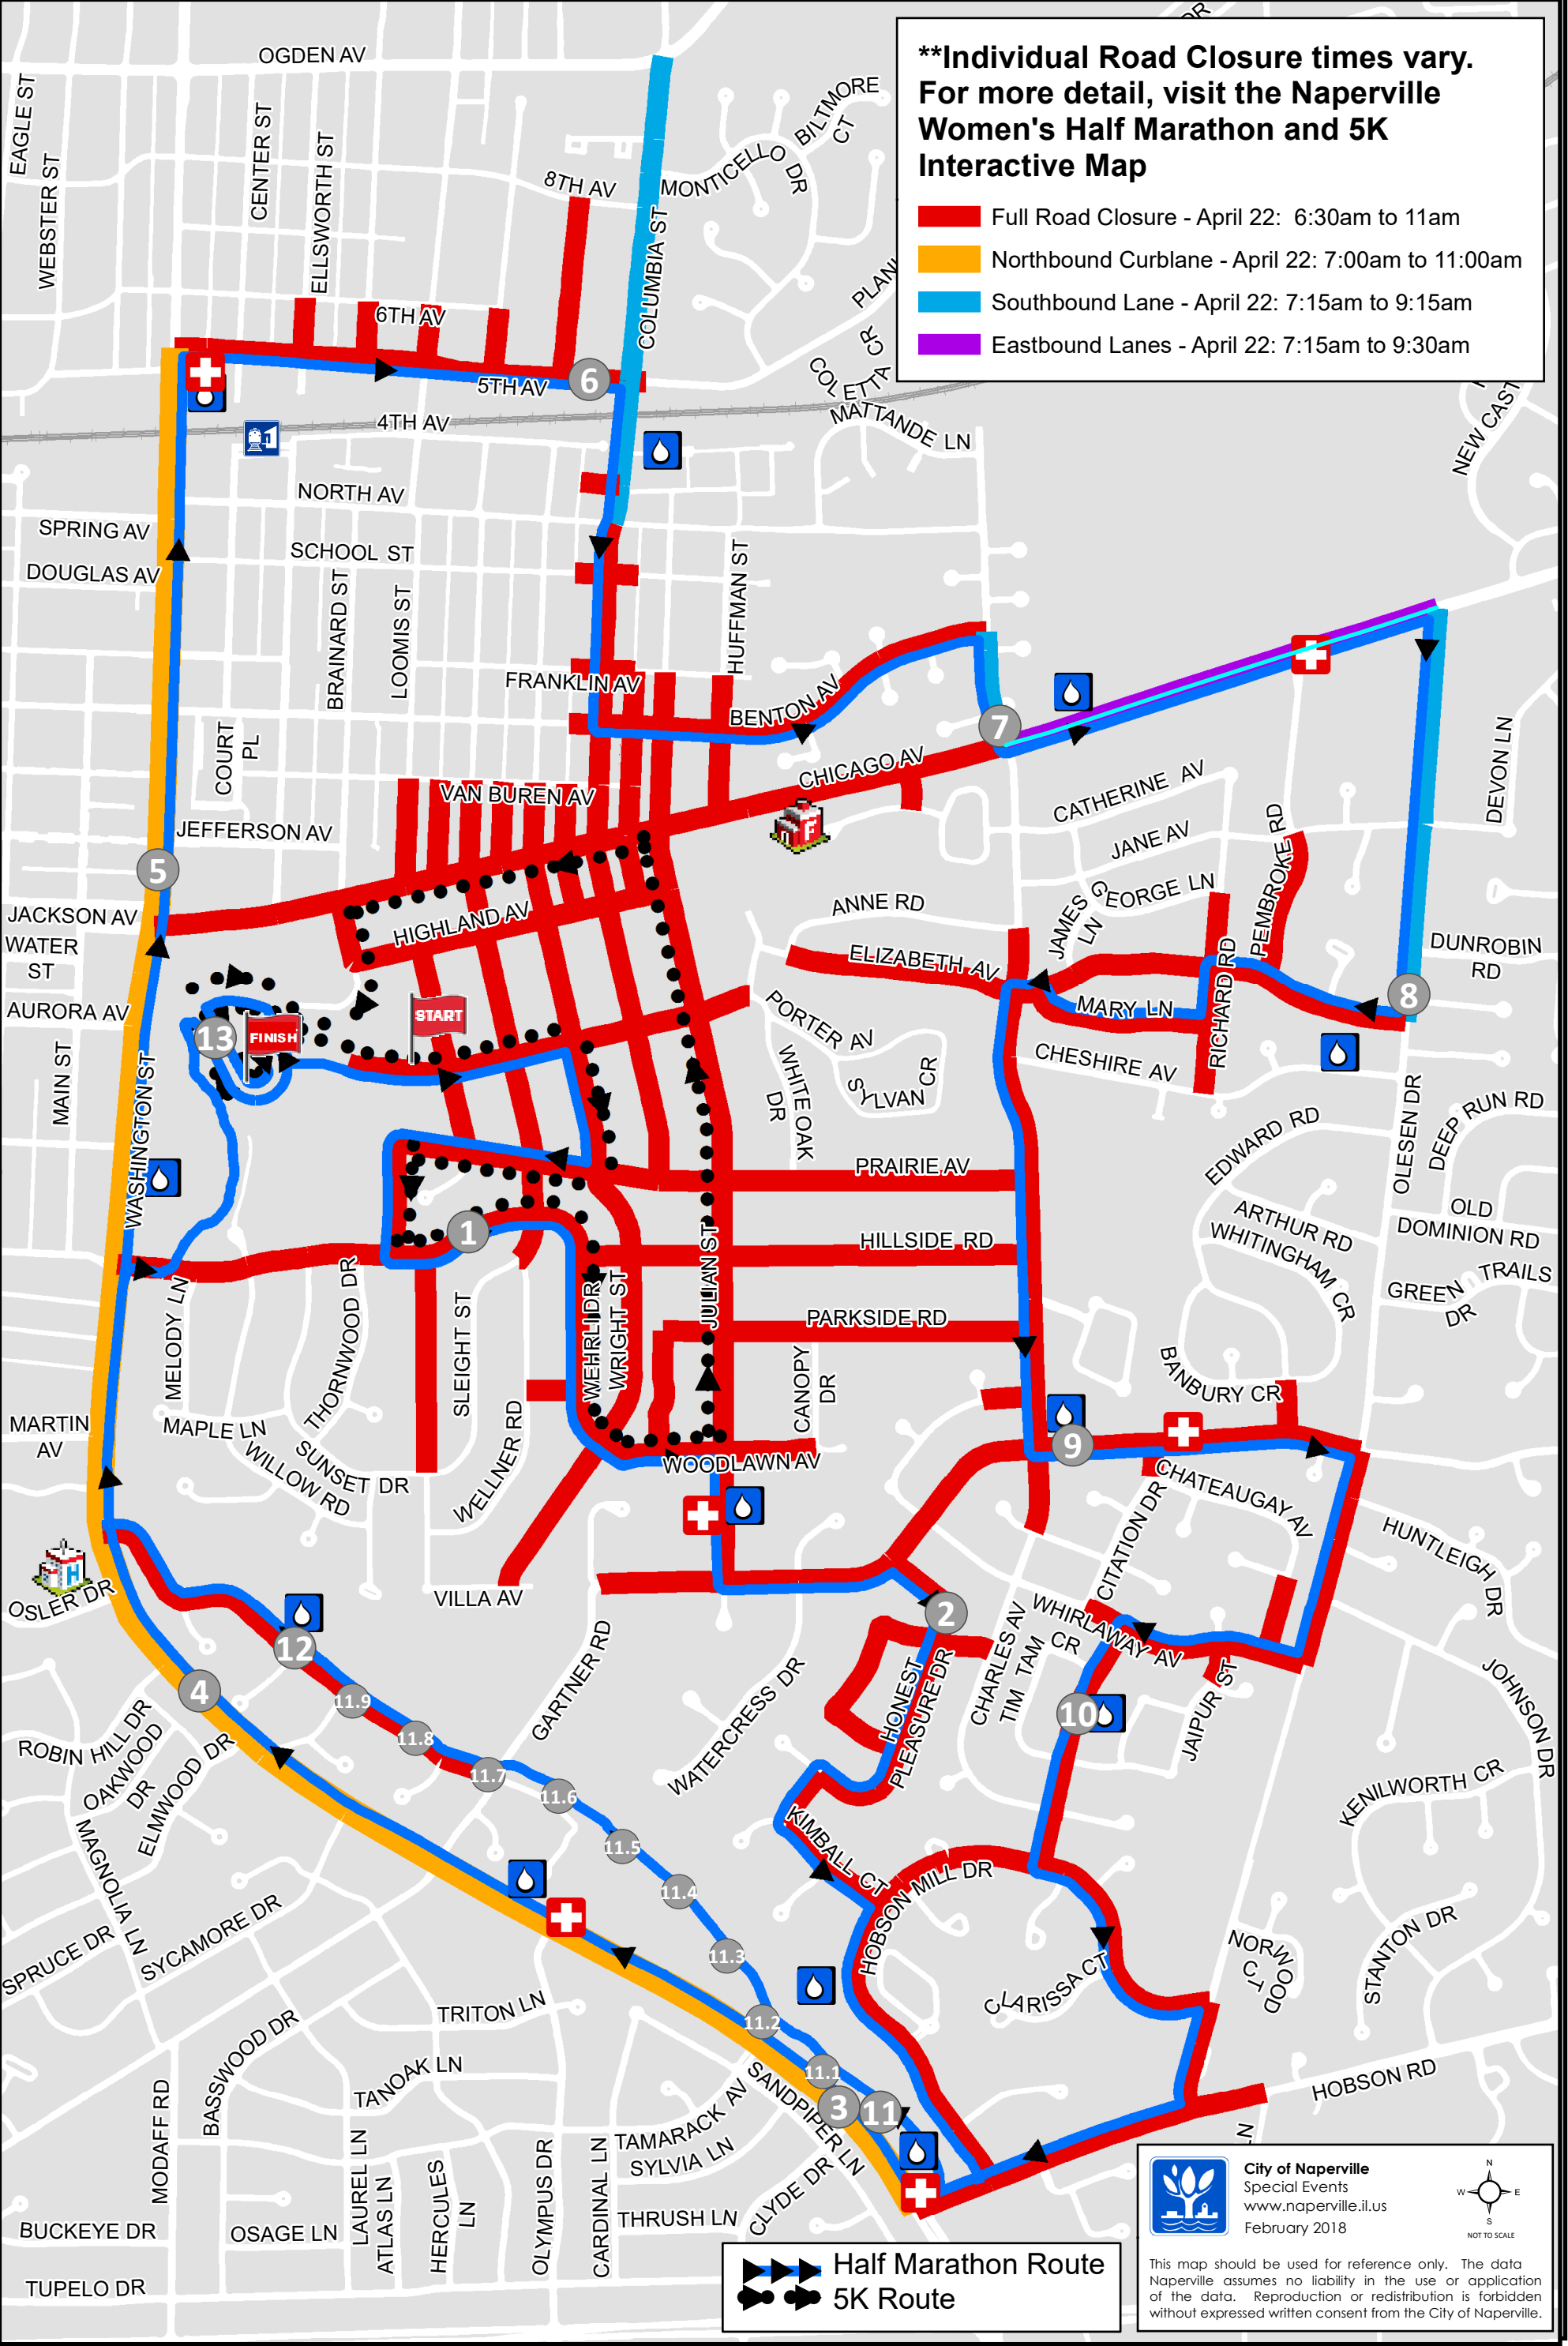

****Individual Road Closure times vary. For more detail, visit the Naperville Women's Half Marathon and 5K Interactive Map**

- █ Full Road Closure - April 22: 6:30am to 11am
- █ Northbound Curblane - April 22: 7:00am to 11:00am
- █ Southbound Lane - April 22: 7:15am to 9:15am
- █ Eastbound Lanes - April 22: 7:15am to 9:30am

Half Marathon Route
5K Route

 **City of Naperville**
Special Events
www.naperville.il.us
February 2018

This map should be used for reference only. The data Naperville assumes no liability in the use or application of the data. Reproduction or redistribution is forbidden without expressed written consent from the City of Naperville.