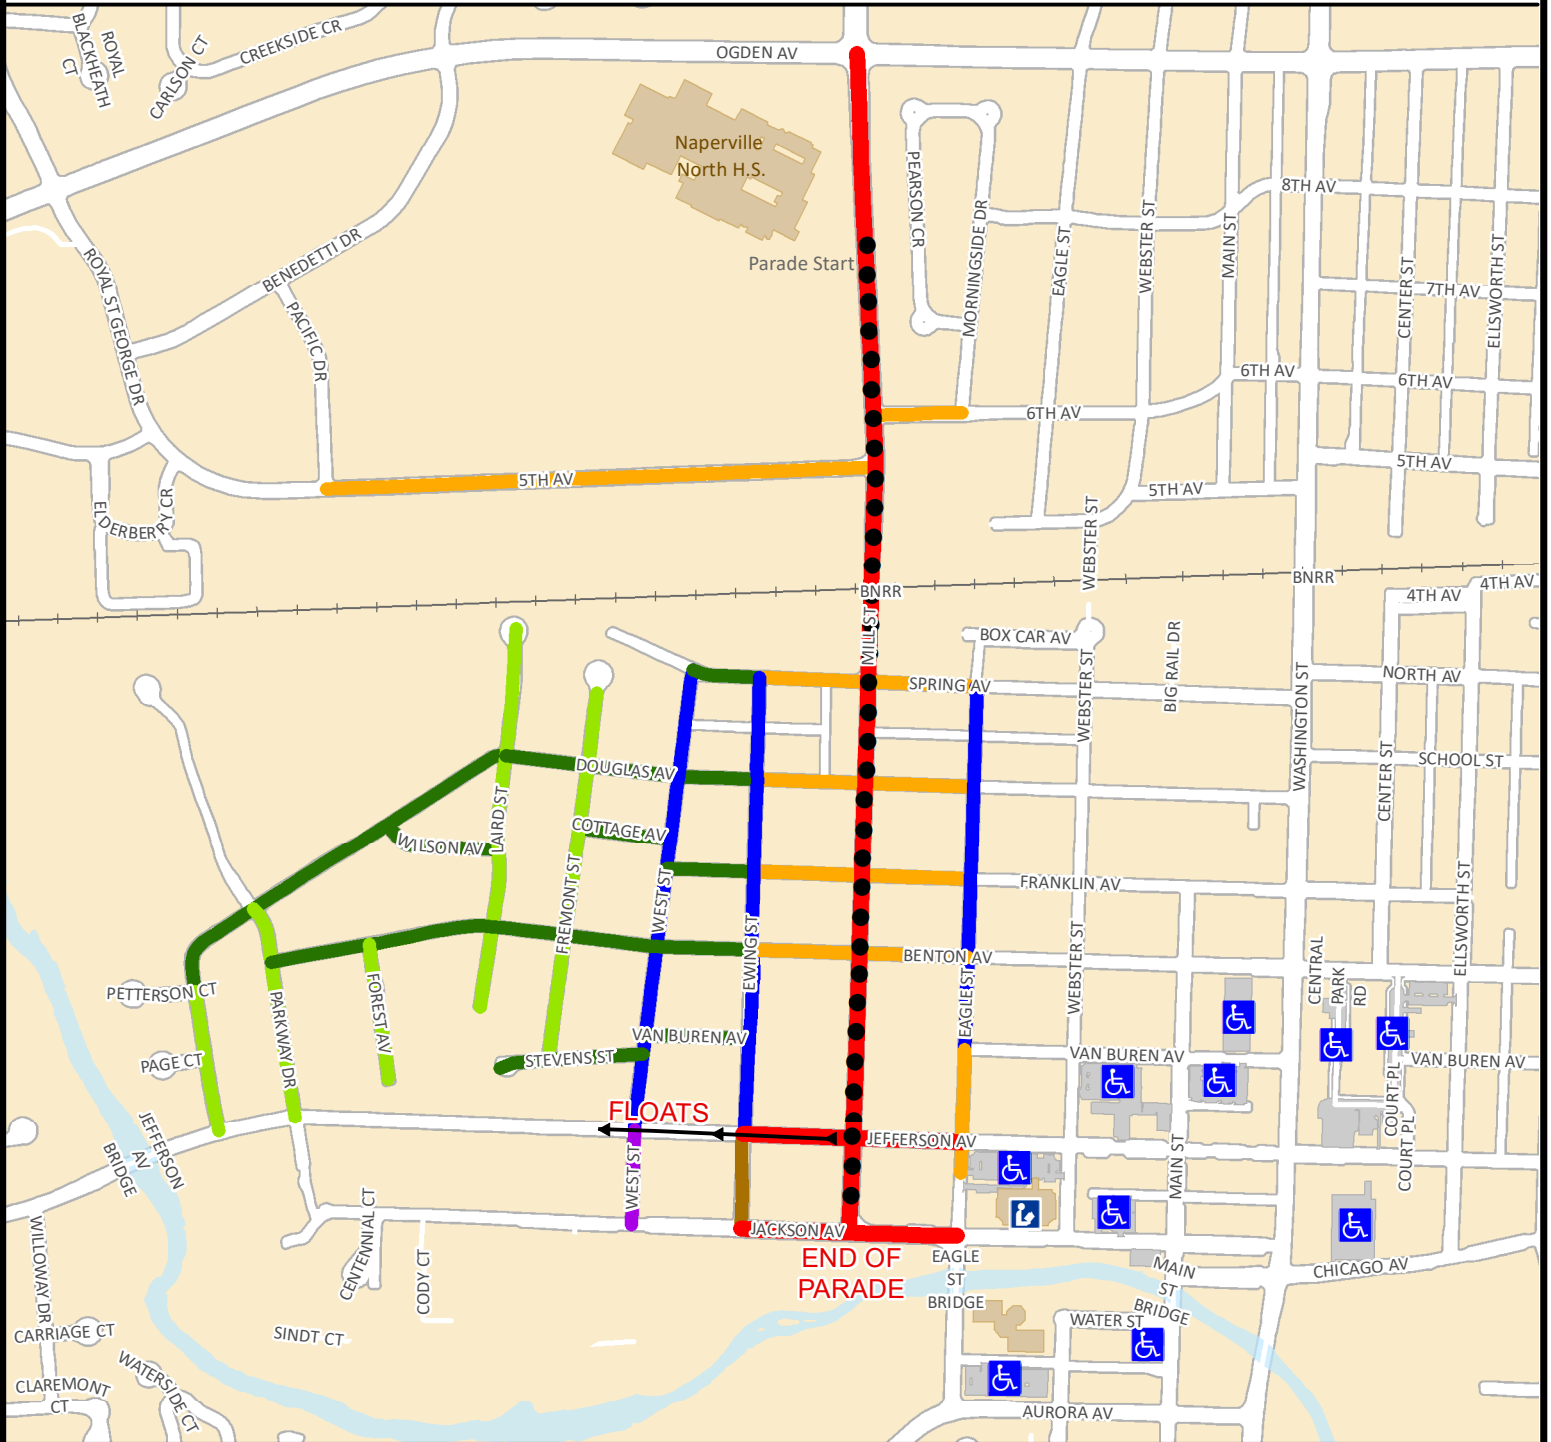

India Day Parade & Celebration

August 14, 2022

NOT TO SCALE

City of Naperville
 Special Events
 Dawn Portner (630) 305-5340
www.naperville.il.us
 June 2022

This map should be used for reference only. The data is subject to change without notice. The City of Naperville assumes no liability in the use or application of the data. Reproduction or redistribution is forbidden without expressed written consent from the City of Naperville.

●●● Parade Route (Starts at 4:00pm)

ROAD CLOSURES & PARKING RESTRICTIONS:

- Road Closure: 3:00pm to 6:00pm, No parking, Tow-Away Zone: 12:00pm - 6:00pm
- Road Closure & Limited Parking Access (Not a Tow-Away Zone): 3:00pm to 6:00pm
- Road Closure & No Parking (Not a Tow-Away Zone): 3:00pm to 6:00pm
- No Parking on North Side of Street (Not a Tow-Away Zone): 3:00pm - 6:00pm
- No Parking on East Side of Street (Not a Tow-Away Zone): 3:00pm - 6:00pm
- No Parking on West Side of Street (Not a Tow-Away Zone): 3:00pm - 6:00pm
- No Parking on Both Sides of Street (Not a Tow-Away Zone): 3:00pm - 6:00pm