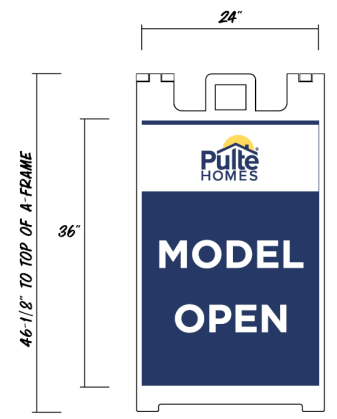

Model Open A-Frame – to sit in front of sales center