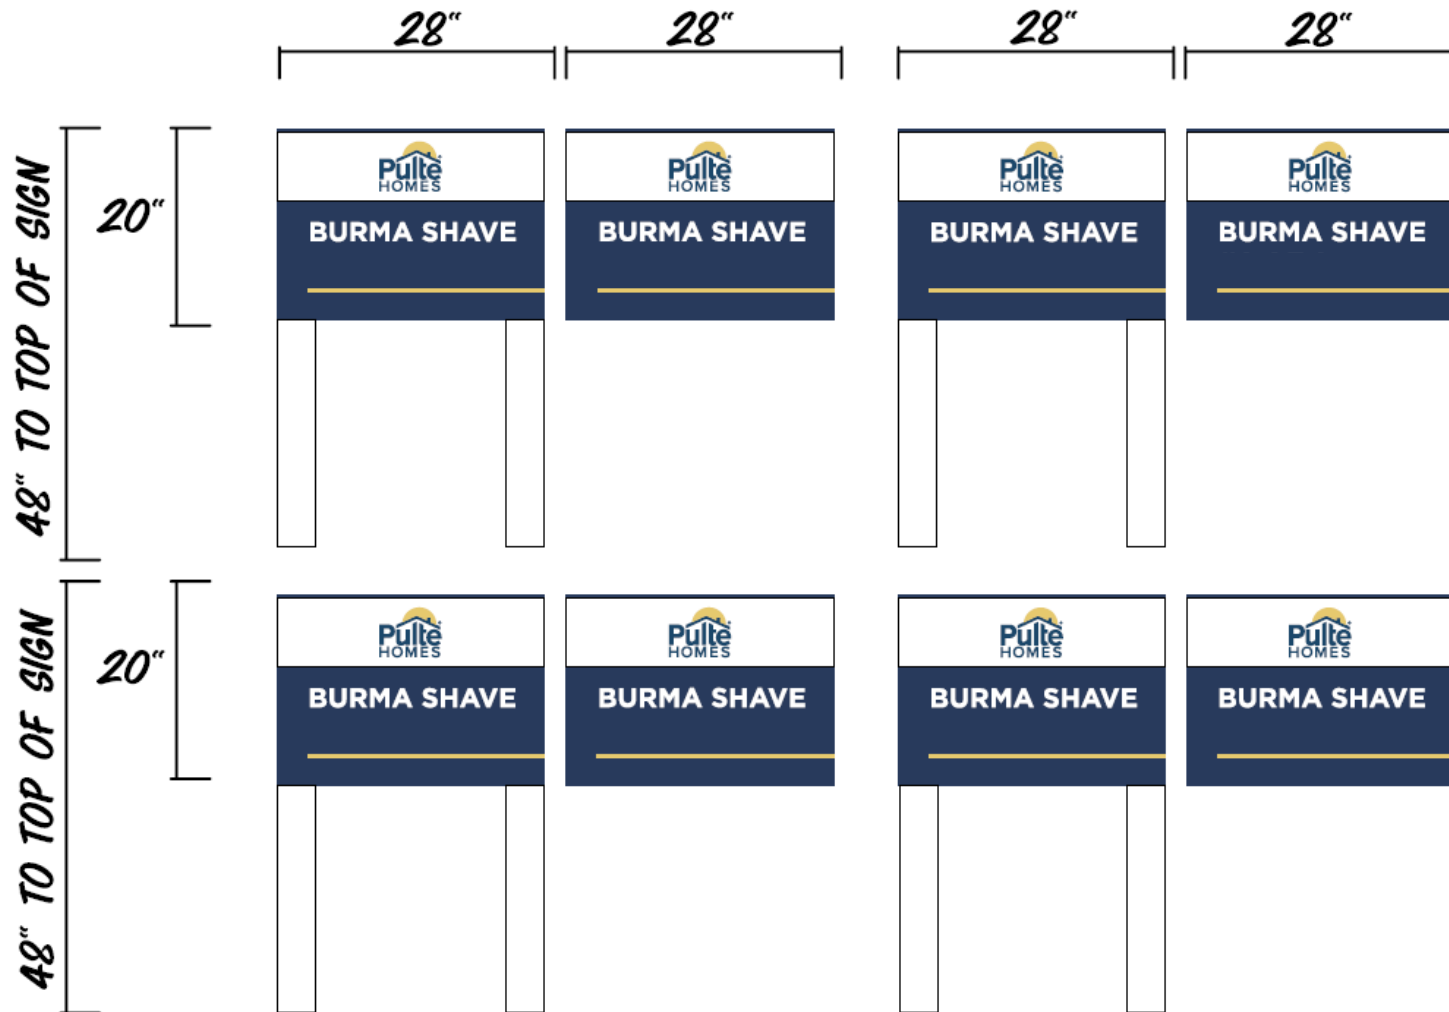

Naperville Polo Club - Naperville

Proposed Signage Plan

Entrance Billboard Locations

Entrance Billboard Design

119th Street and Road B

Book Road and Hawkweed Drive

Book Road and 119th Street

**NAPERVILLE POLO CLUB: DOUBLE-SIDED COMMUNITY ENTRANCE BILLBOARD
3/8" MDO w/ DIGITALLY PRINTED & CONTOUR CUT VINYL GRAPHICS
BACKGROUND PAINTED RONAN DARK BLUE
MOUNTED TO 6" X 6" WOOD COLUMNS & TOPPERS- PAINTED WHITE**

Entrance Billboard Design

Southwest Corner of the Property – **proposing the sign be illuminated**

NAPERVILLE POLO CLUB: DOUBLE-SIDED COMMUNITY ENTRANCE BILLBOARD
3/8" MDO w/ DIGITALLY PRINTED & CONTOUR CUT VINYL GRAPHICS
BACKGROUND PAINTED RONAN DARK BLUE
MOUNTED TO FABRICATED 10" WOOD COLUMNS & TOPPERS- PAINTED WHITE

Burma Shave Locations

Burma Shave Design – Text on Signs TBD

**NAPERVILLE POLO CLUB: DOUBLE-SIDED BURMA SHAVE DISPLAYS-
3/8" MDO w/ WHITE VINYL COPY & DIGITALLY PRINTED DETAIL
MOUNTED TO (2) 4" X 4" WOOD POSTS- PAINTED WHITE
EXACT COPY & INSTALLATION LOCATIONS TO BE DETERMINED**

Signage on Model Lot with Sales Center

NAPERVILLE POLO CLUB: DOUBLE-SIDED WELCOME DISPLAY
 .063" CUSTOM BUILT ALUMINUM "BOX-STYLE" SIGN
 w/ WHITE VINYL & DIGITALLY PRINTED GRAPHICS
 APPLIED TO BACKGROUND, REVERSE SIDE & 4" DEEP SIDES
 PAINTED TO MATCH PMB 540C
 MOUNTED AT GROUND LEVEL TO (2) 2" X 4" ALUMINUM TUBES (SET 24" INTO GROUND)