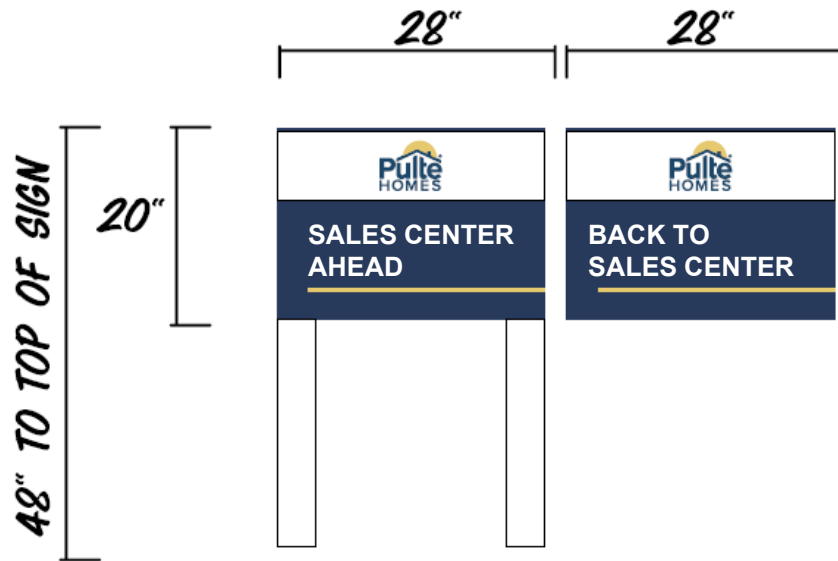

Directional Signs From Book Road Entrance