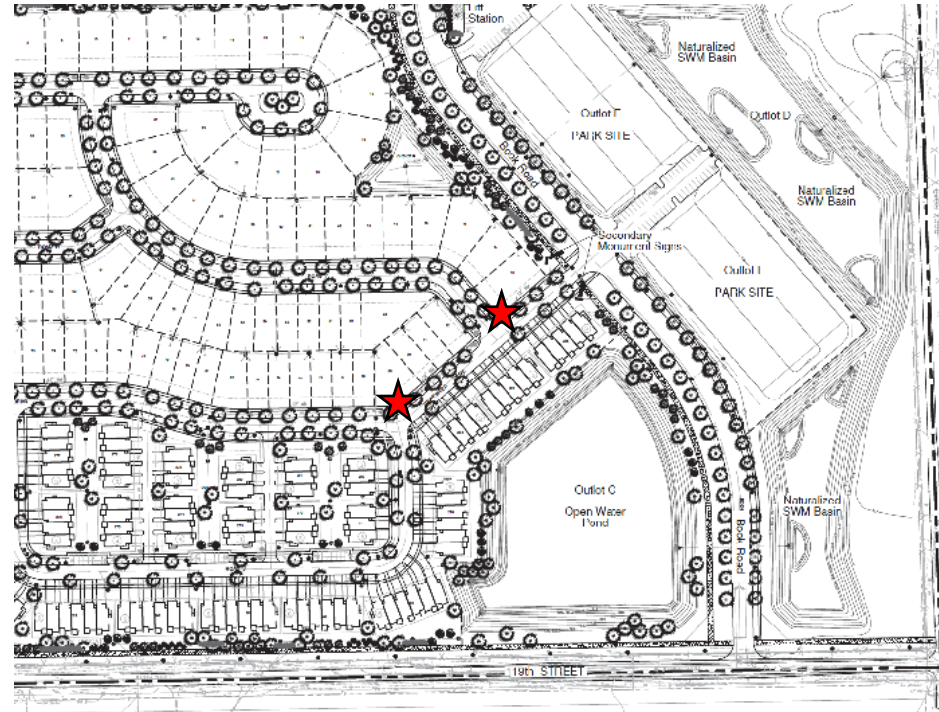

Naperville Polo Club - Naperville

Proposed Signage Plan

Entrance Billboard Locations

Entrance Billboard Design

119th Street and Road B

Book Road and Hawkweed Drive

Book Road and 119th Street

**NAPERVILLE POLO CLUB: DOUBLE-SIDED COMMUNITY ENTRANCE BILLBOARD
3/8" MDO w/ DIGITALLY PRINTED & CONTOUR CUT VINYL GRAPHICS
BACKGROUND PAINTED RONAN DARK BLUE
MOUNTED TO 6" X 6" WOOD COLUMNS & TOPPERS- PAINTED WHITE**

Entrance Billboard Design

Southwest Corner of the Property – **proposing the sign be illuminated**

NAPERVILLE POLO CLUB: DOUBLE-SIDED COMMUNITY ENTRANCE BILLBOARD
3/8" MDO w/ DIGITALLY PRINTED & CONTOUR CUT VINYL GRAPHICS
BACKGROUND PAINTED RONAN DARK BLUE
MOUNTED TO FABRICATED 10" WOOD COLUMNS & TOPPERS- PAINTED WHITE

Burma Shave Locations

Burma Shave Design – Text on Signs TBD

**NAPERVILLE POLO CLUB: DOUBLE-SIDED BURMA SHAVE DISPLAYS-
3/8" MDO w/ WHITE VINYL COPY & DIGITALLY PRINTED DETAIL
MOUNTED TO (2) 4" X 4" WOOD POSTS- PAINTED WHITE
EXACT COPY & INSTALLATION LOCATIONS TO BE DETERMINED**

Directional Signs From Book Road Entrance

Model Signage

Each model home will have a model identification sign with the model name on it, as pictured below.

NAPERVILLE POLO CLUB: SINGLE-SIDED MODEL DISPLAY- 5 REQUIRED
3/8" MDO w/ WHITE VINYL & DIGITALLY PRINTED GRAPHICS
REVERSE SIDE OF SIGN IS BLANK
MOUNTED TO (2) 4" X 4" POSTS- PAINTED WHITE