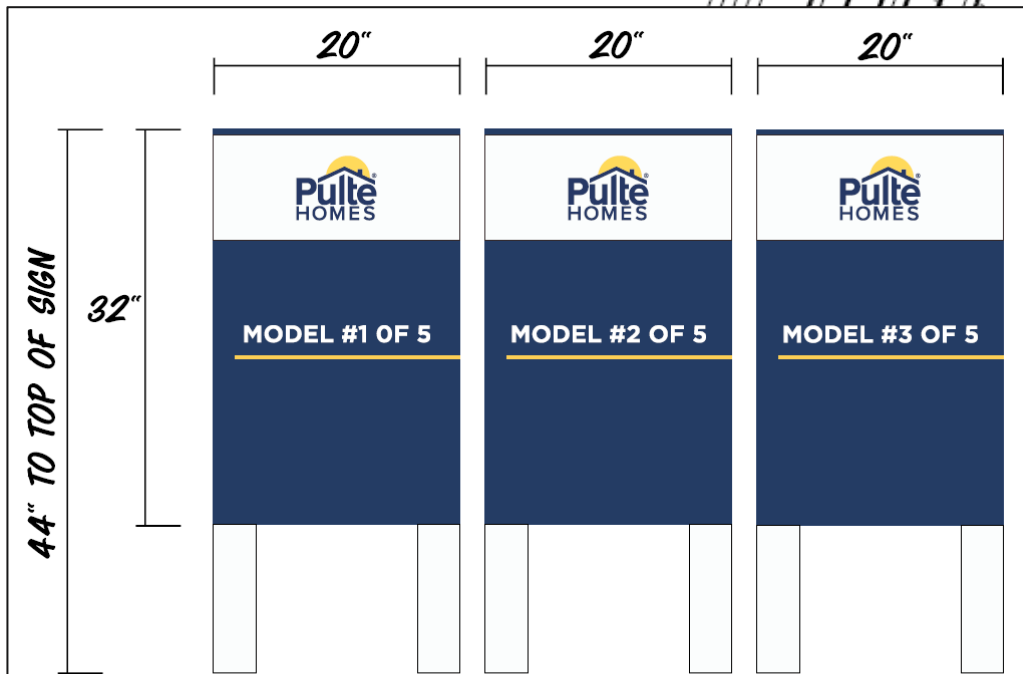

Entrance Billboard Design

Southwest Corner of the Property – **proposing the sign be illuminated**

NAPERVILLE POLO CLUB: DOUBLE-SIDED COMMUNITY ENTRANCE BILLBOARD
3/8" MDO w/ DIGITALLY PRINTED & CONTOUR CUT VINYL GRAPHICS
BACKGROUND PAINTED RONAN DARK BLUE
MOUNTED TO FABRICATED 10" WOOD COLUMNS & TOPPERS- PAINTED WHITE

Burma Shave Locations

Burma Shave Design – Text on Signs TBD

**NAPERVILLE POLO CLUB: DOUBLE-SIDED BURMA SHAVE DISPLAYS-
3/8" MDO w/ WHITE VINYL COPY & DIGITALLY PRINTED DETAIL
MOUNTED TO (2) 4" X 4" WOOD POSTS- PAINTED WHITE
EXACT COPY & INSTALLATION LOCATIONS TO BE DETERMINED**

Directional Signs From Book Road Entrance

Model Signage

Each model home will have a model identification sign with the model name on it, as pictured below.

NAPERVILLE POLO CLUB: SINGLE-SIDED MODEL DISPLAY- 5 REQUIRED
3/8" MDO w/ WHITE VINYL & DIGITALLY PRINTED GRAPHICS
REVERSE SIDE OF SIGN IS BLANK
MOUNTED TO (2) 4" X 4" POSTS- PAINTED WHITE

Signage on Model Lot with Sales Center

NAPERVILLE POLO CLUB: DOUBLE-SIDED WELCOME DISPLAY
 .063" CUSTOM BUILT ALUMINUM "BOX-STYLE" SIGN
 w/ WHITE VINYL & DIGITALLY PRINTED GRAPHICS
 APPLIED TO BACKGROUND, REVERSE SIDE & 4" DEEP SIDES
 PAINTED TO MATCH PMB 540C
 MOUNTED AT GROUND LEVEL TO (2) 2" X 4" ALUMINUM TUBES (SET 24" INTO GROUND)