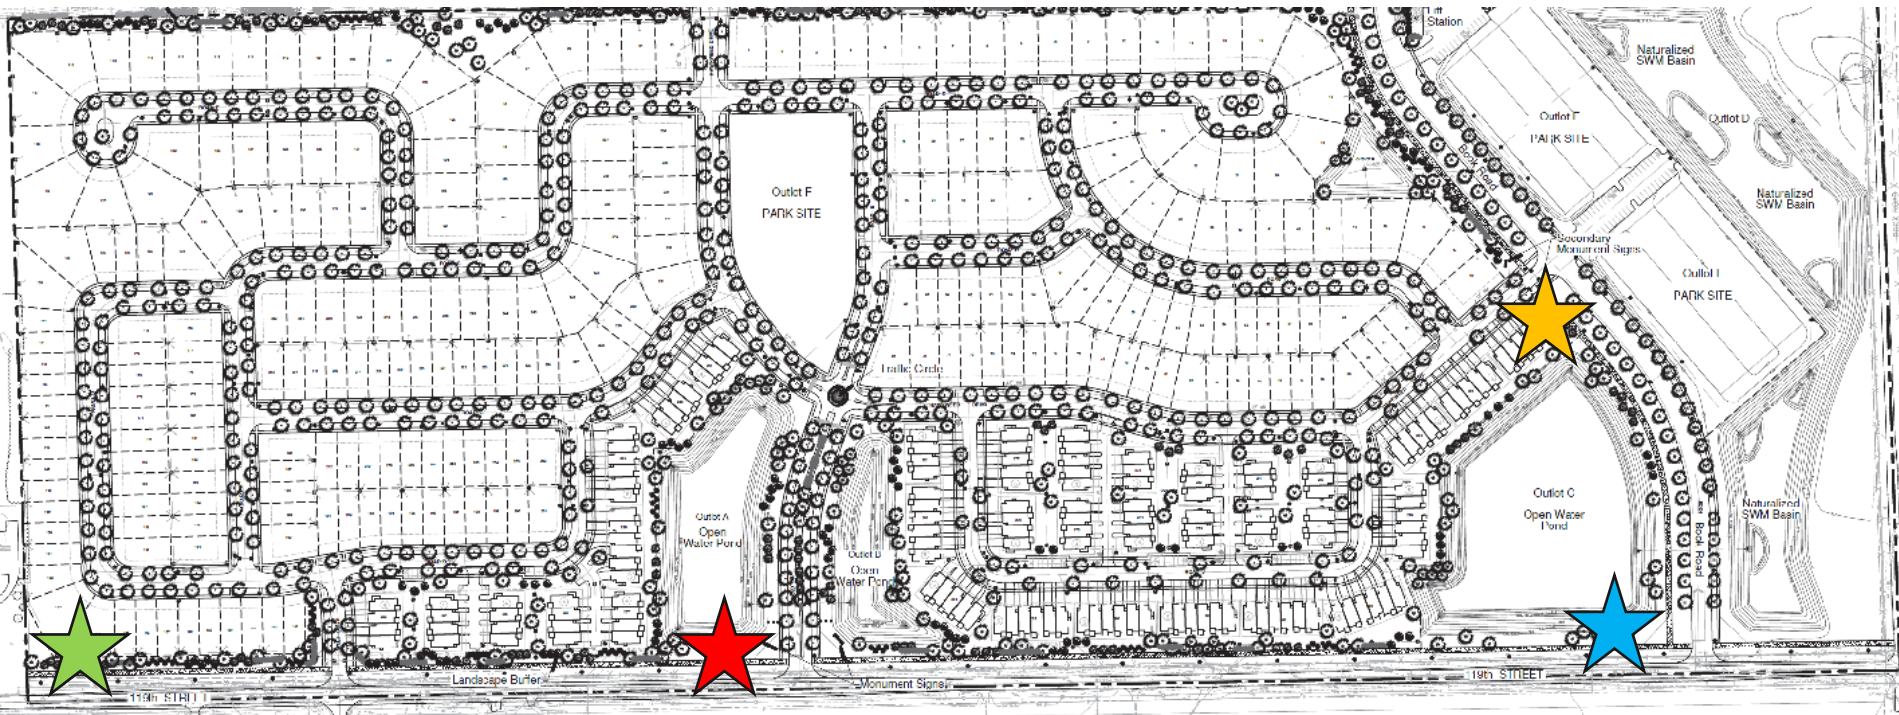

Naperville Polo Club - Naperville

Proposed Signage Plan

Entrance Billboard Locations

Entrance Billboard Design

119th Street and Road B

Book Road and Hawkweed Drive

Book Road and 119th Street

**NAPERVILLE POLO CLUB: DOUBLE-SIDED COMMUNITY ENTRANCE BILLBOARD
3/8" MDO w/ DIGITALLY PRINTED & CONTOUR CUT VINYL GRAPHICS
BACKGROUND PAINTED RONAN DARK BLUE
MOUNTED TO 6" X 6" WOOD COLUMNS & TOPPERS- PAINTED WHITE**

Entrance Billboard Design

Southwest Corner of the Property – **proposing the sign be illuminated**

NAPERVILLE POLO CLUB: DOUBLE-SIDED COMMUNITY ENTRANCE BILLBOARD
3/8" MDO w/ DIGITALLY PRINTED & CONTOUR CUT VINYL GRAPHICS
BACKGROUND PAINTED RONAN DARK BLUE
MOUNTED TO FABRICATED 10" WOOD COLUMNS & TOPPERS- PAINTED WHITE

Burma Shave Locations

Burma Shave Design – Text on Signs TBD

**NAPERVILLE POLO CLUB: DOUBLE-SIDED BURMA SHAVE DISPLAYS-
3/8" MDO w/ WHITE VINYL COPY & DIGITALLY PRINTED DETAIL
MOUNTED TO (2) 4" X 4" WOOD POSTS- PAINTED WHITE
EXACT COPY & INSTALLATION LOCATIONS TO BE DETERMINED**

Directional Signs From Book Road Entrance

Model Signage

Each model home will have a model identification sign with the model name on it, as pictured below.

NAPERVILLE POLO CLUB: SINGLE-SIDED MODEL DISPLAY- 5 REQUIRED
3/8" MDO w/ WHITE VINYL & DIGITALLY PRINTED GRAPHICS
REVERSE SIDE OF SIGN IS BLANK
MOUNTED TO (2) 4" X 4" POSTS- PAINTED WHITE