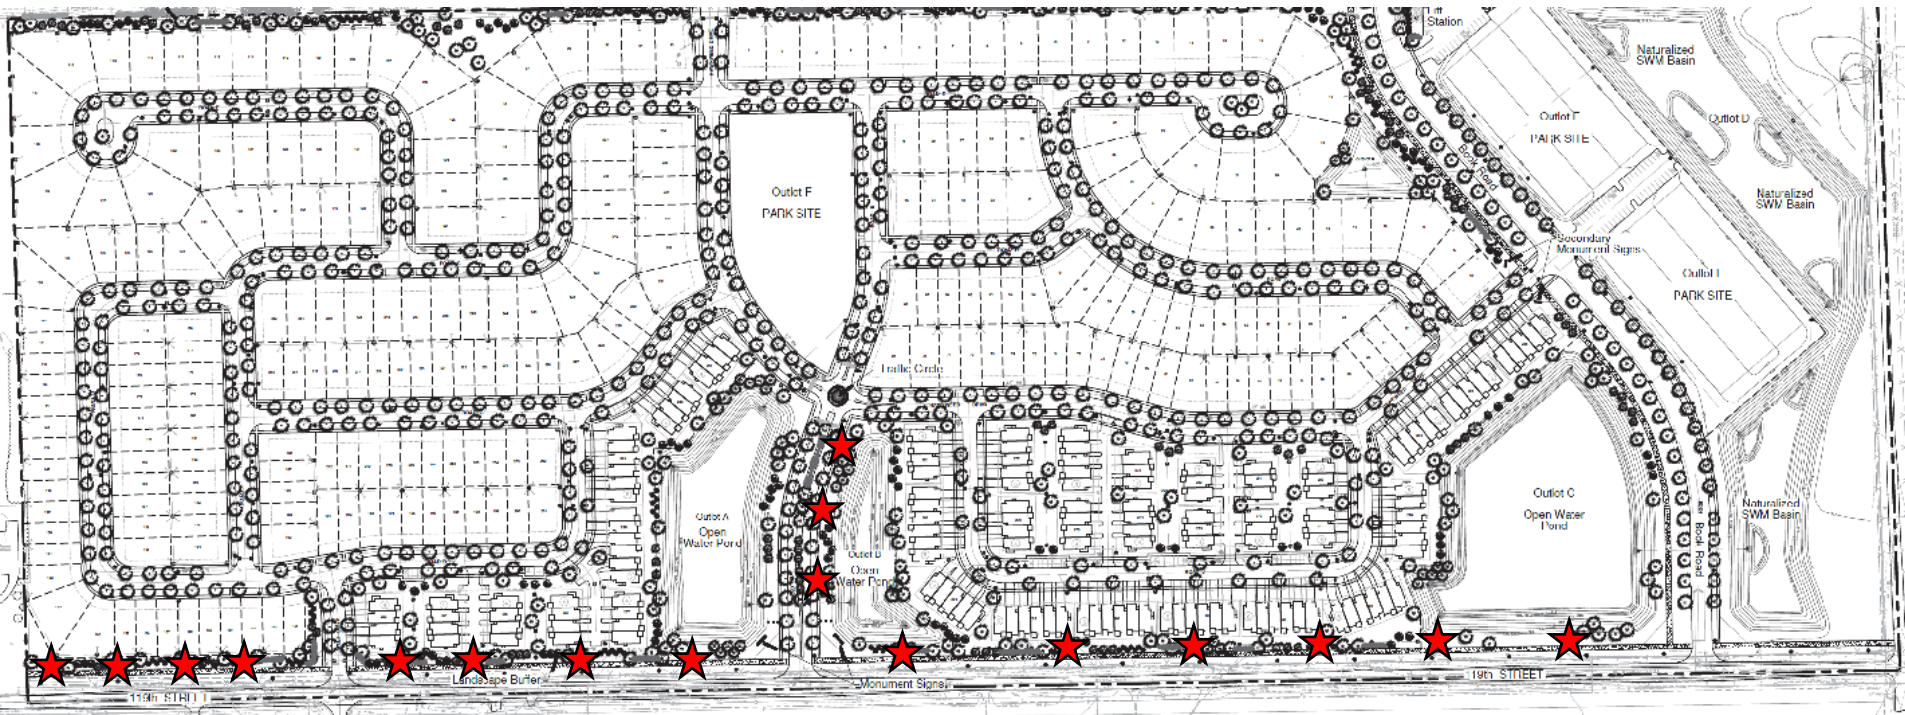

Naperville Polo Club - Naperville

Proposed Signage Plan

Entrance Billboard Locations

Entrance Billboard Design

119th Street and Road B

Book Road and Hawkweed Drive

Book Road and 119th Street

**NAPERVILLE POLO CLUB: DOUBLE-SIDED COMMUNITY ENTRANCE BILLBOARD
3/8" MDO w/ DIGITALLY PRINTED & CONTOUR CUT VINYL GRAPHICS
BACKGROUND PAINTED RONAN DARK BLUE
MOUNTED TO 6" X 6" WOOD COLUMNS & TOPPERS- PAINTED WHITE**

Entrance Billboard Design

Southwest Corner of the Property – **proposing the sign be illuminated**

NAPERVILLE POLO CLUB: DOUBLE-SIDED COMMUNITY ENTRANCE BILLBOARD
3/8" MDO w/ DIGITALLY PRINTED & CONTOUR CUT VINYL GRAPHICS
BACKGROUND PAINTED RONAN DARK BLUE
MOUNTED TO FABRICATED 10" WOOD COLUMNS & TOPPERS- PAINTED WHITE

Burma Shave Locations

Burma Shave Design – Text on Signs TBD

**NAPERVILLE POLO CLUB: DOUBLE-SIDED BURMA SHAVE DISPLAYS-
3/8" MDO w/ WHITE VINYL COPY & DIGITALLY PRINTED DETAIL
MOUNTED TO (2) 4" X 4" WOOD POSTS- PAINTED WHITE
EXACT COPY & INSTALLATION LOCATIONS TO BE DETERMINED**

Directional Signs From Book Road Entrance

Model Signage

Each model home will have a model identification sign with the model name on it, as pictured below.

NAPERVILLE POLO CLUB: SINGLE-SIDED MODEL DISPLAY- 5 REQUIRED
3/8" MDO w/ WHITE VINYL & DIGITALLY PRINTED GRAPHICS
REVERSE SIDE OF SIGN IS BLANK
MOUNTED TO (2) 4" X 4" POSTS- PAINTED WHITE