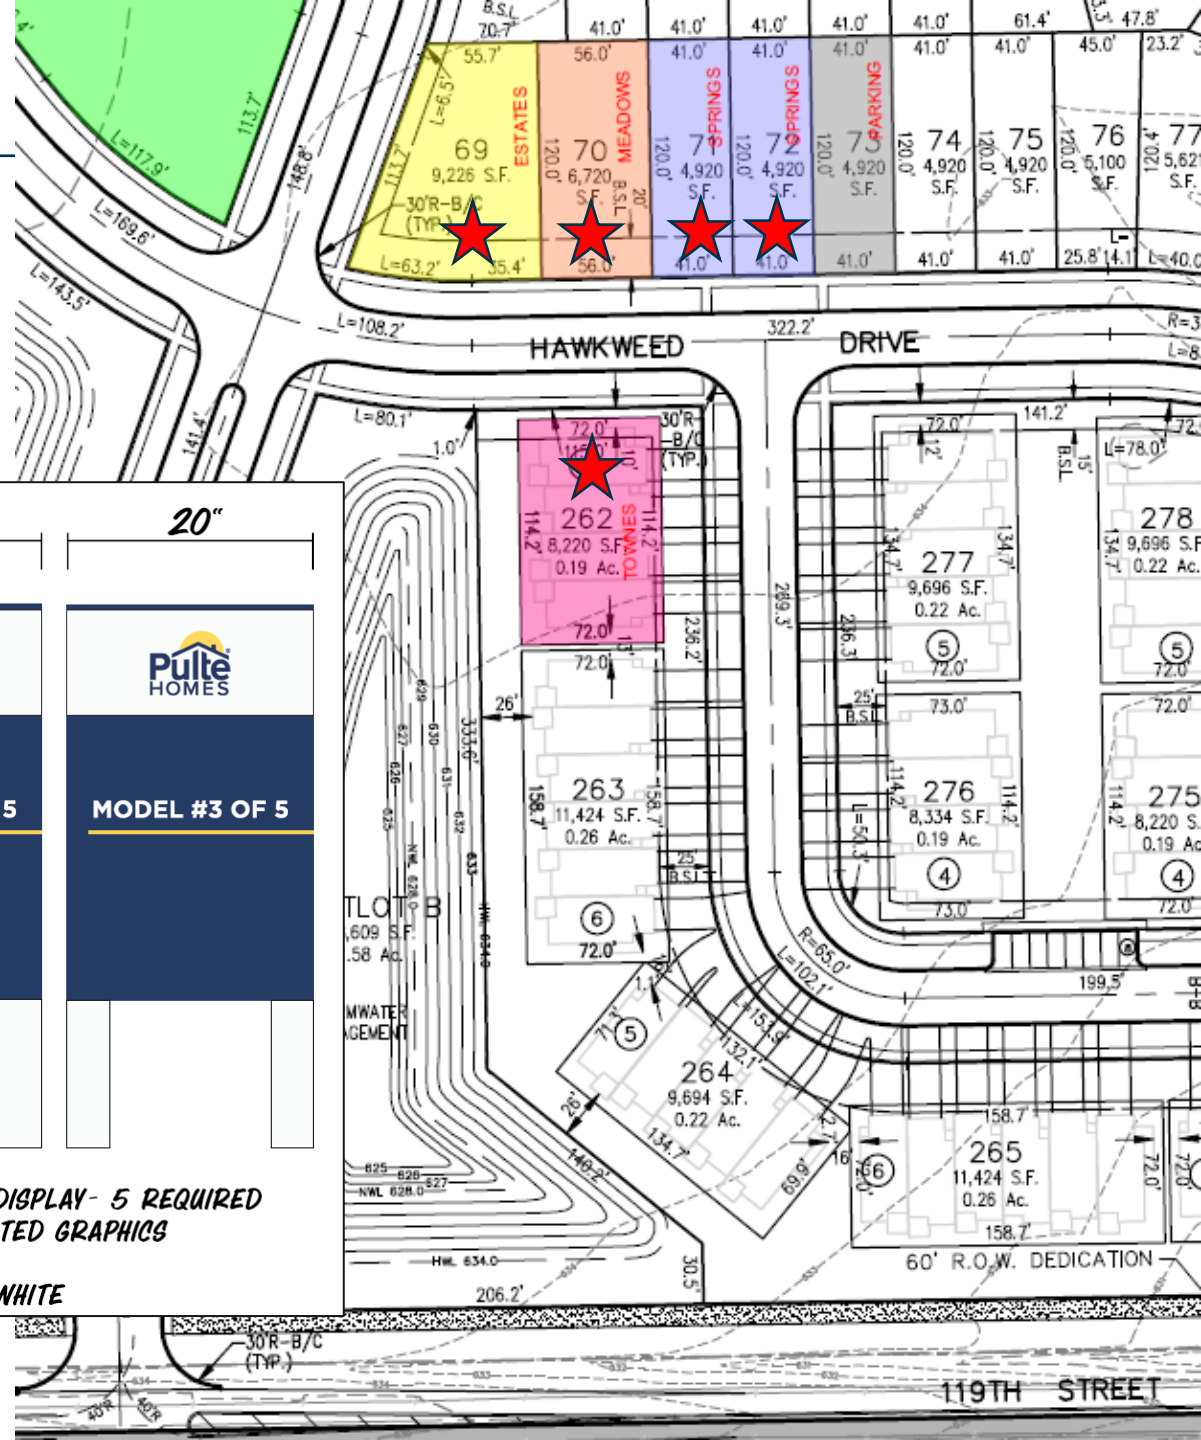

Naperville Polo Club - Naperville

Proposed Signage Plan

Entrance Billboard Locations

Entrance Billboard Design

119th Street and Road B

Book Road and Hawkweed Drive

Book Road and 119th Street

**NAPERVILLE POLO CLUB: DOUBLE-SIDED COMMUNITY ENTRANCE BILLBOARD
3/8" MDO w/ DIGITALLY PRINTED & CONTOUR CUT VINYL GRAPHICS
BACKGROUND PAINTED RONAN DARK BLUE
MOUNTED TO 6" X 6" WOOD COLUMNS & TOPPERS- PAINTED WHITE**

Entrance Billboard Design

Southwest Corner of the Property – **proposing the sign be illuminated**

NAPERVILLE POLO CLUB: DOUBLE-SIDED COMMUNITY ENTRANCE BILLBOARD
3/8" MDO w/ DIGITALLY PRINTED & CONTOUR CUT VINYL GRAPHICS
BACKGROUND PAINTED RONAN DARK BLUE
MOUNTED TO FABRICATED 10" WOOD COLUMNS & TOPPERS- PAINTED WHITE

Burma Shave Locations

Burma Shave Design – Text on Signs TBD

**NAPERVILLE POLO CLUB: DOUBLE-SIDED BURMA SHAVE DISPLAYS-
3/8" MDO w/ WHITE VINYL COPY & DIGITALLY PRINTED DETAIL
MOUNTED TO (2) 4" X 4" WOOD POSTS- PAINTED WHITE
EXACT COPY & INSTALLATION LOCATIONS TO BE DETERMINED**

Directional Signs From Book Road Entrance

Model Signage

Each model home will have a model identification sign with the model name on it, as pictured below.

NAPERVILLE POLO CLUB: SINGLE-SIDED MODEL DISPLAY- 5 REQUIRED
3/8" MDO w/ WHITE VINYL & DIGITALLY PRINTED GRAPHICS
REVERSE SIDE OF SIGN IS BLANK
MOUNTED TO (2) 4" X 4" POSTS- PAINTED WHITE