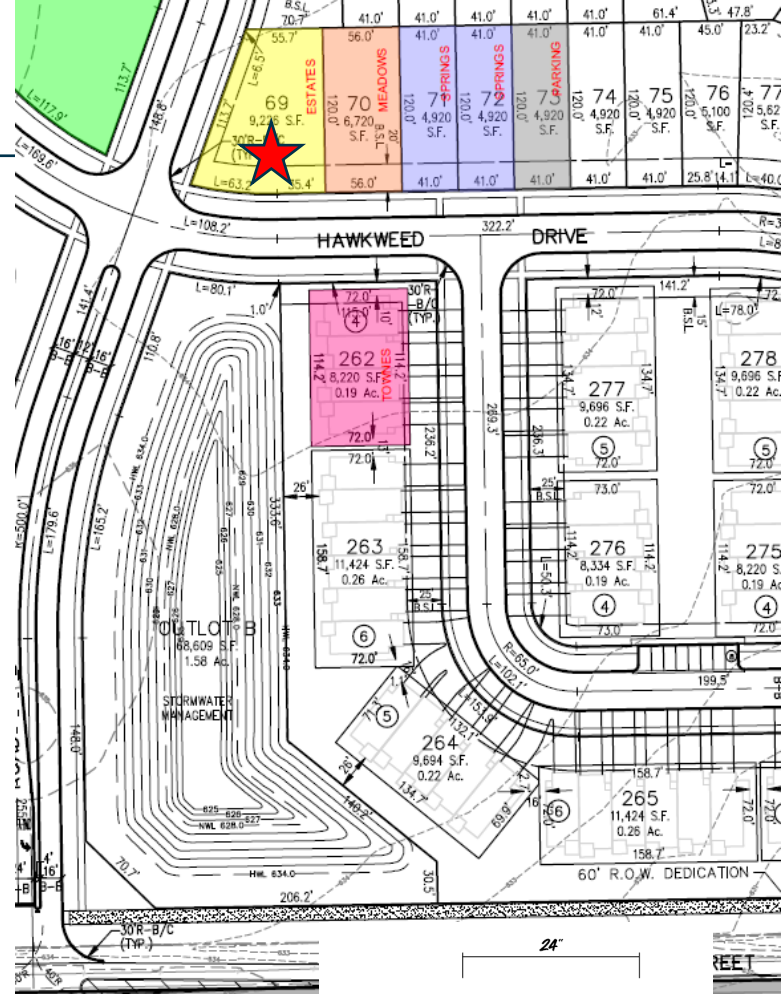

Signage on Model Lot with Sales Center

NAPERVILLE POLO CLUB: DOUBLE-SIDED WELCOME DISPLAY
.063" CUSTOM BUILT ALUMINUM "BOX-STYLE" SIGN
w/ WHITE VINYL & DIGITALLY PRINTED GRAPHICS
APPLIED TO BACKGROUND, REVERSE SIDE & 4" DEEP SIDES
PAINTED TO MATCH PMB 540C
MOUNTED AT GROUND LEVEL TO (2) 2" X 4" ALUMINUM TUBES (SET 24" INTO GROUND)

Welcome Sign – to be placed in front of sales center

Flagpoles – to be placed behind Welcome Sign

NAPERVILLE POLO CLUB: ALUMINUM FLAG POLES
GOLD ANODIZED ALUMINUM BALL ORNAMENT
CAST ALUMINUM STATIONARY TRUCK w/ PULLEY
GOLD BRAIDED POLYPROPYLENE HALYARD
METAL SWIVEL FLAG CLIPS w/ VINYL COVERS & CAST ALUMINUM CLEAT

Model Open A-Frame – to sit in front of sales center

SIGNCADE DELUXE MODEL PLASTIGADE A-FRAME DISPLAY
QUICK CHANGE FEATURE FOR EASY REMOVAL & INSTALLATION
FACES ARE SECURED IN PLACE w/ STAY TABS
(2) 4MM WHITE COPROPLAST FACES w/ DIGITALLY PRINTED GRAPHICS