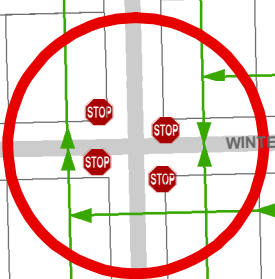

Peterson Elementary School

City of Naperville  
District 204

### Peterson Elementary School Walk Route

- School Walk Route
- Crosswalk
- Stop Sign
- Yield Sign

**NOTE TO PARENTS:**  
This map is provided to help you and your child determine the best way to and from school. We suggest you review the map and travel the route with your child, answering any questions and noting walkways, traffic controls, crossing guards, etc.