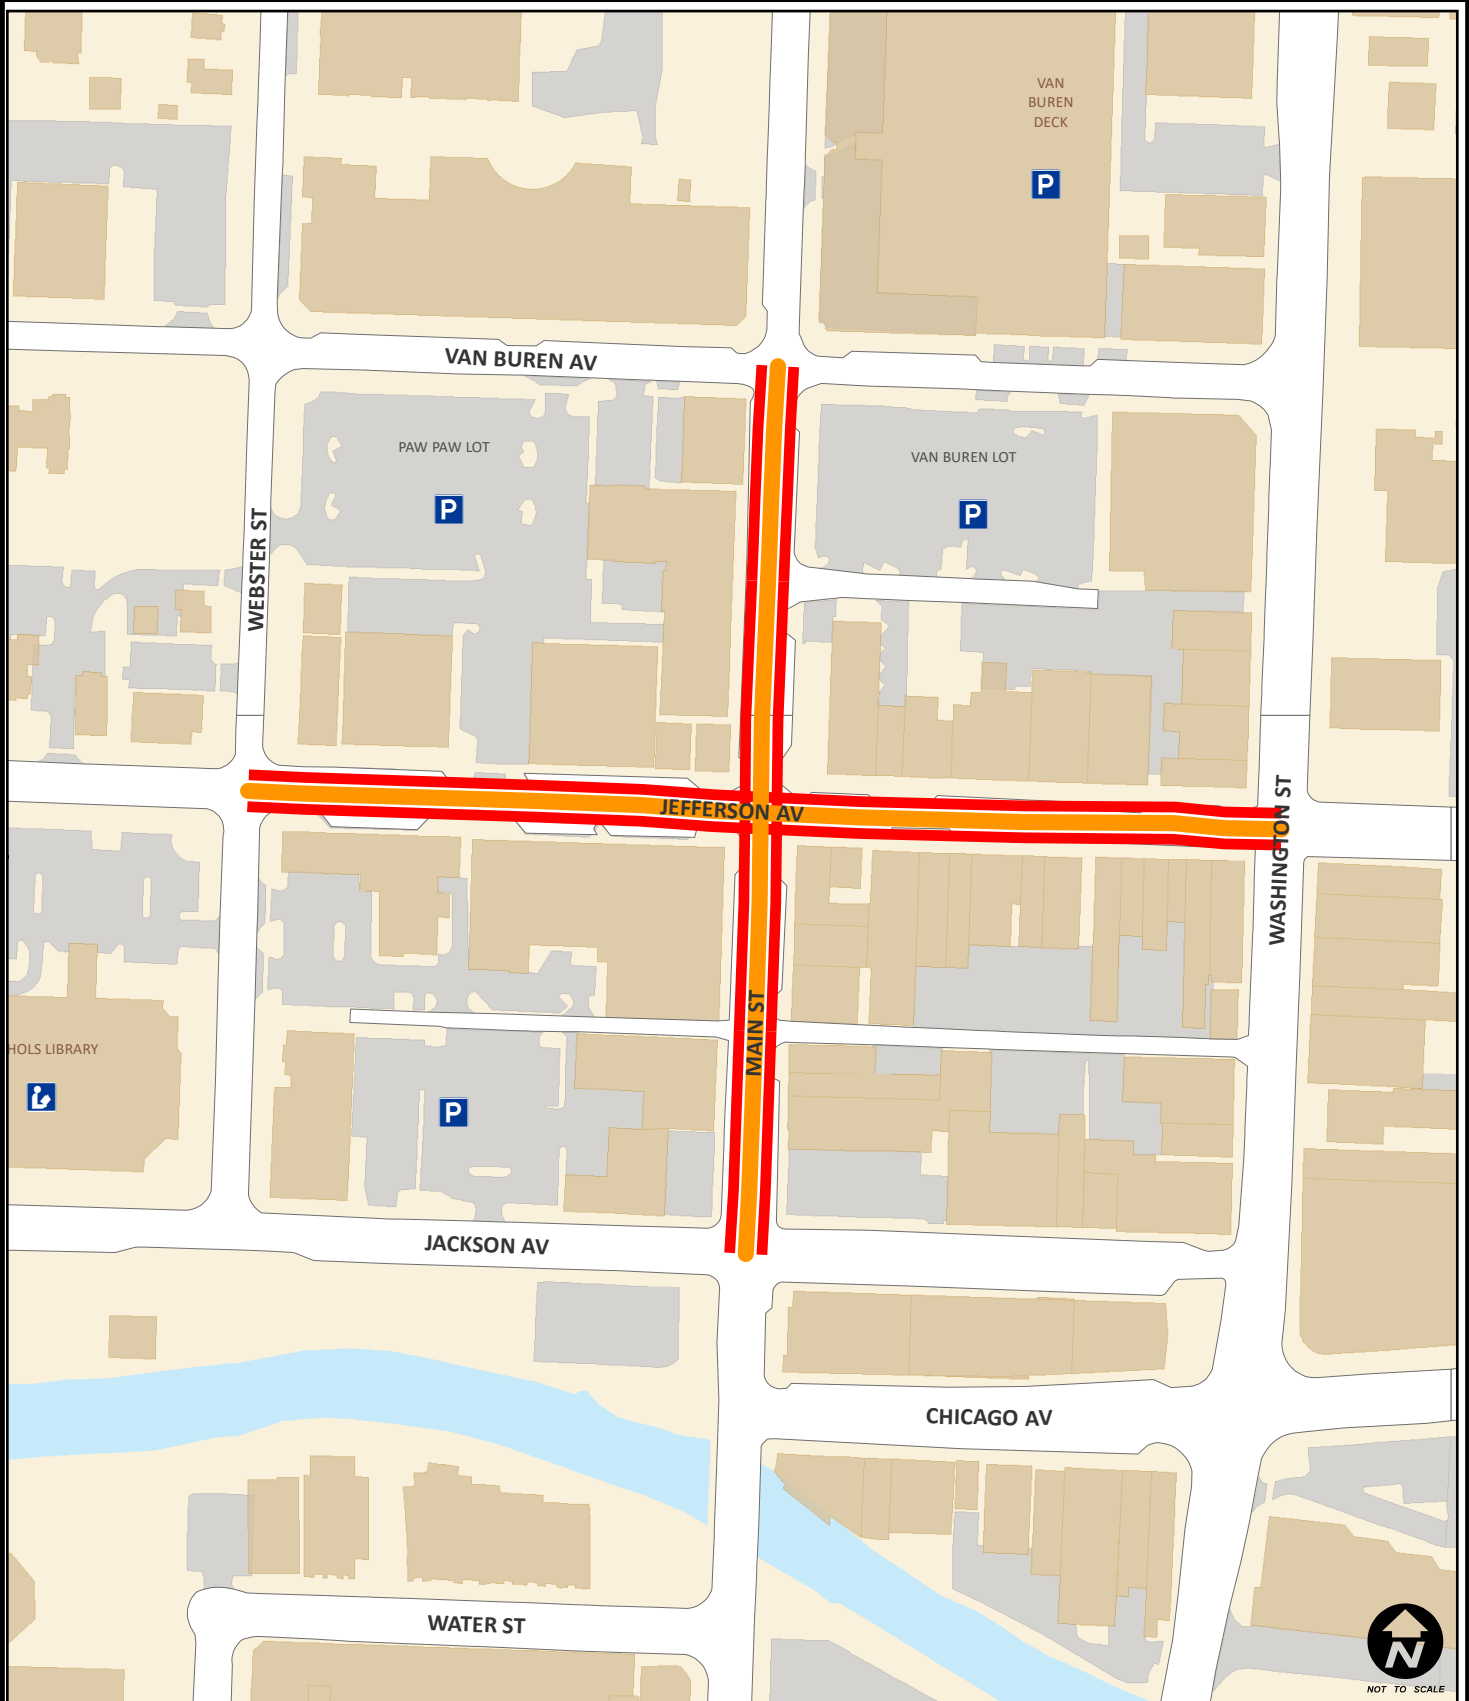

2018 DNA Trick or Treat - October 28, 2018 Traffic Control Plan

P Public Parking

▬ Road Closure: 10:00am to 12:30pm

▬ No Parking/Tow-Away Zone:
9:00am to 12:30pm

This map should be used for reference only. The data is subject to change without notice. The City of Naperville assumes no liability in the use or application of the data. Reproduction or redistribution is forbidden without expressed written consent from the City of Naperville.