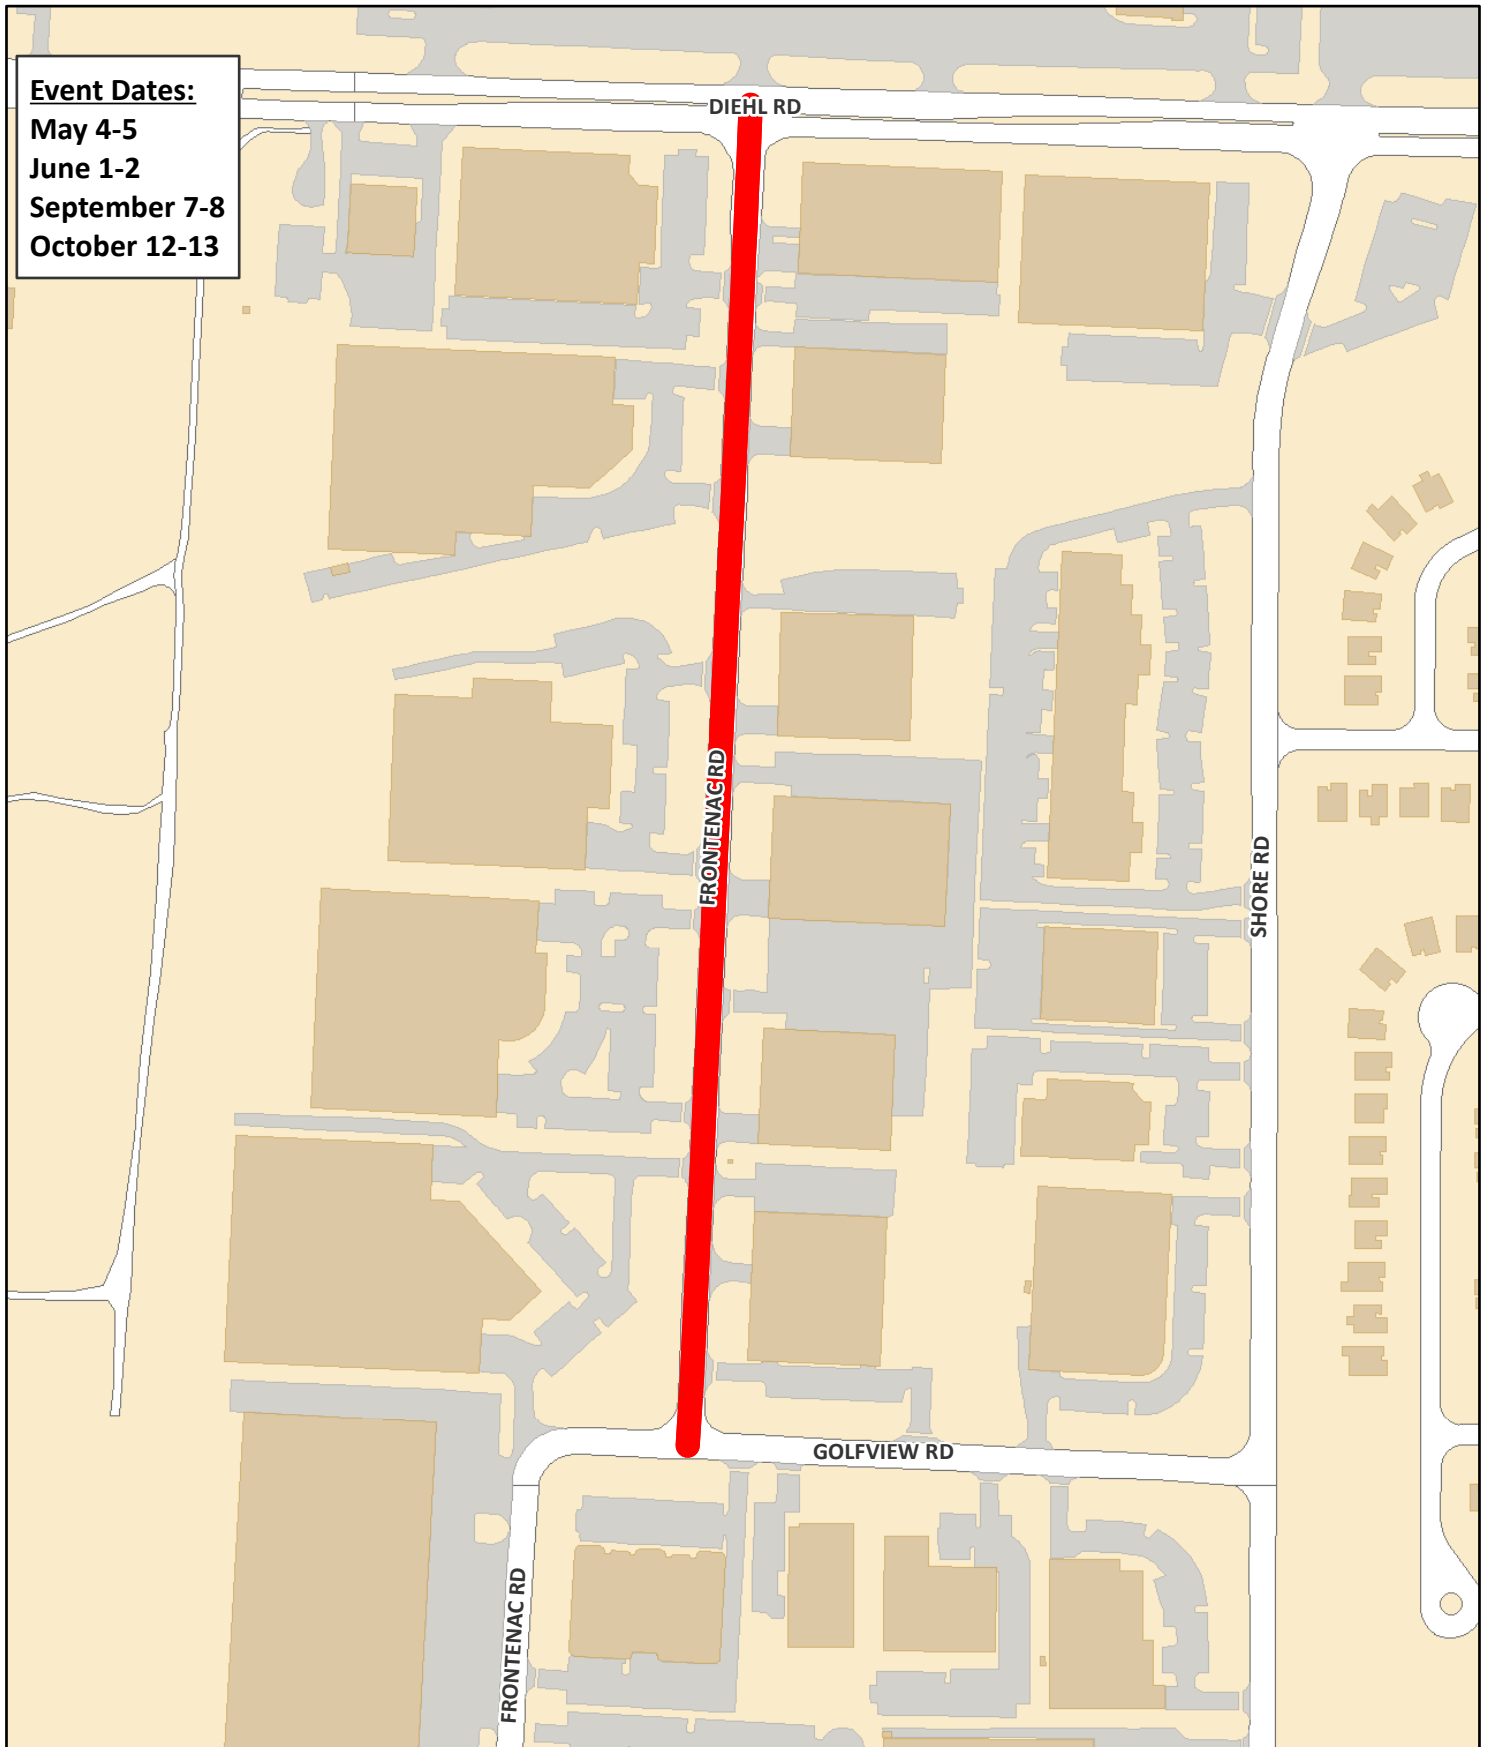

Soap Box Derby Traffic Control Plan for 2019 Events

Event Dates:

- May 4-5
- June 1-2
- September 7-8
- October 12-13

City of Naperville
Special Events
Dawn Portner (630) 305-5340
www.naperville.il.us
January 2019

 **Road Closure: 6:30am to 6:00pm**

This map should be used for reference only. The data is subject to change without notice. The City of Naperville assumes no liability in the use or application of the data. Reproduction or redistribution is forbidden without expressed written consent from the City of Naperville.