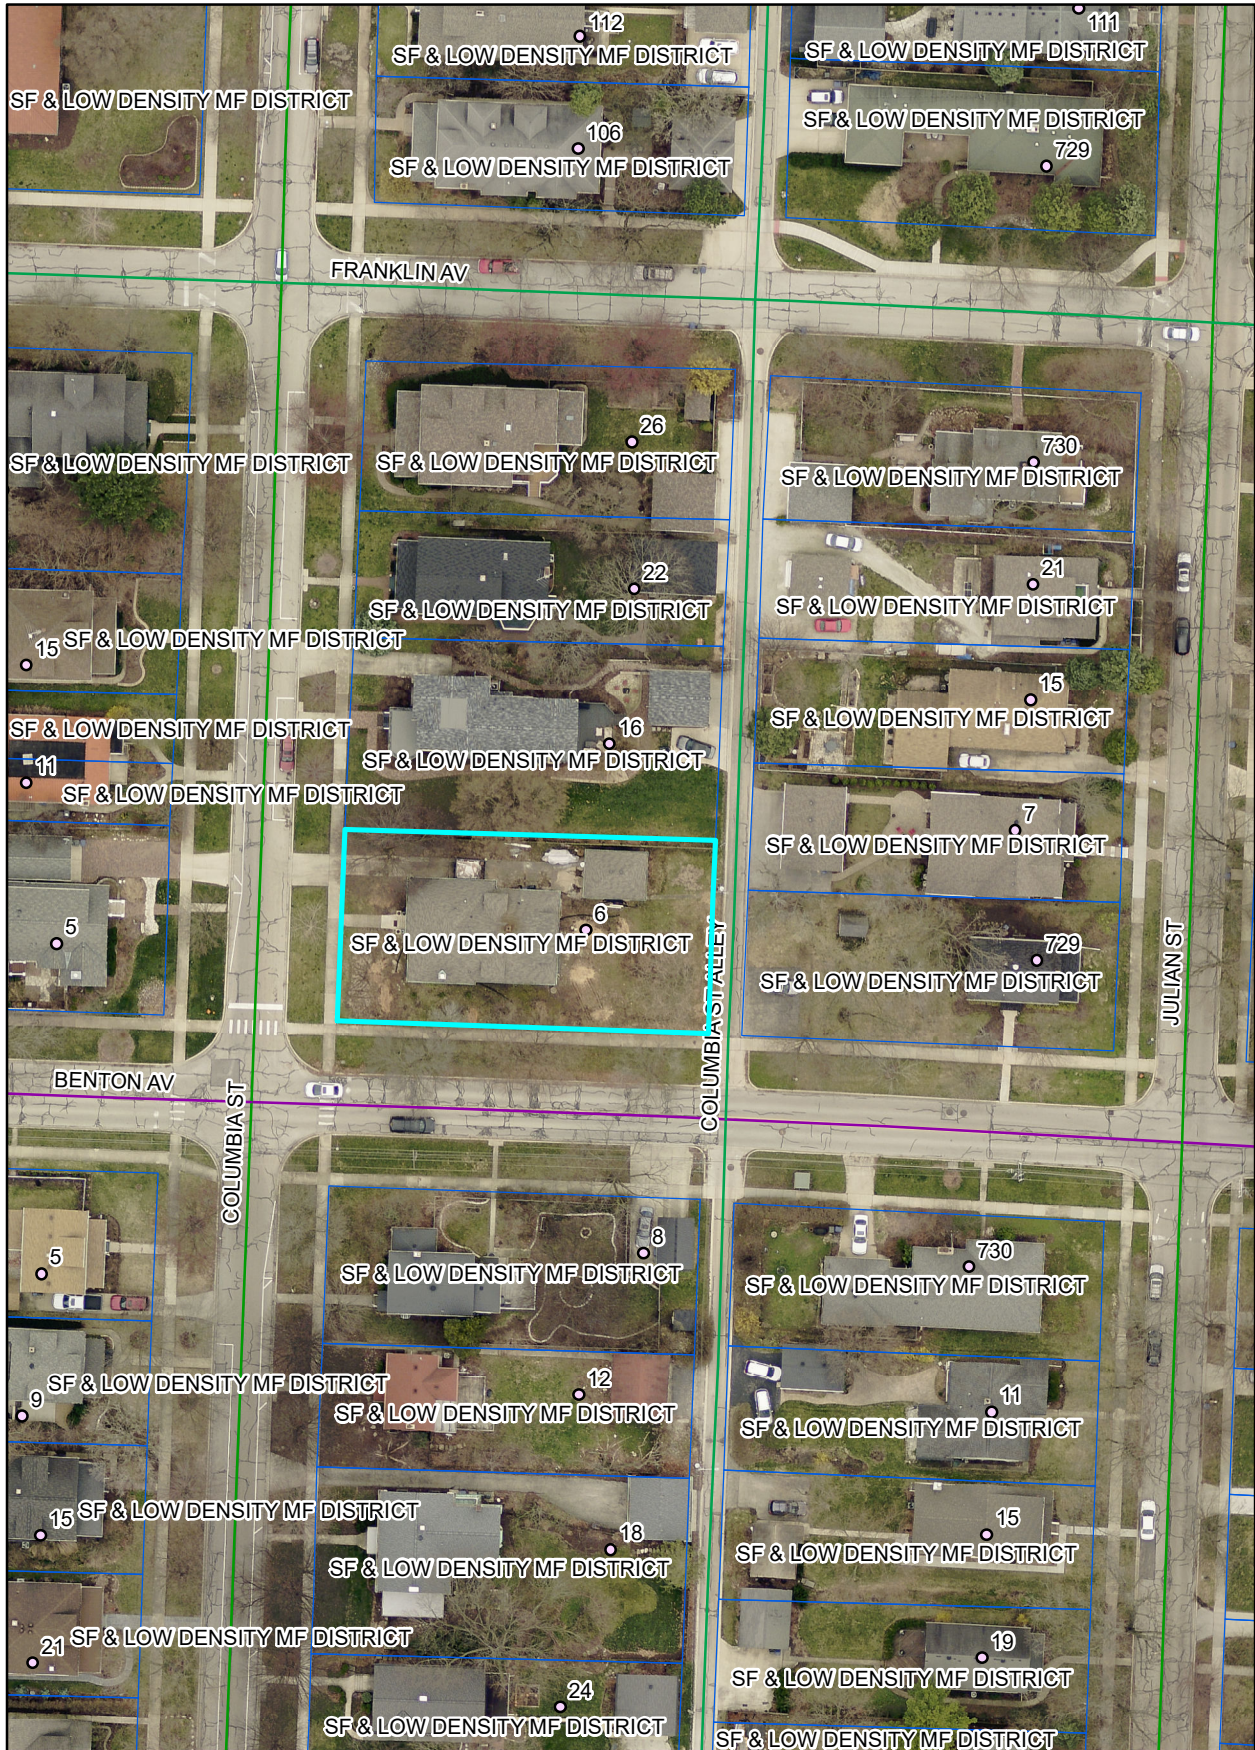

Location Map of 6 N. Columbia St.

0 0.0125 0.025 0.05 Miles

N