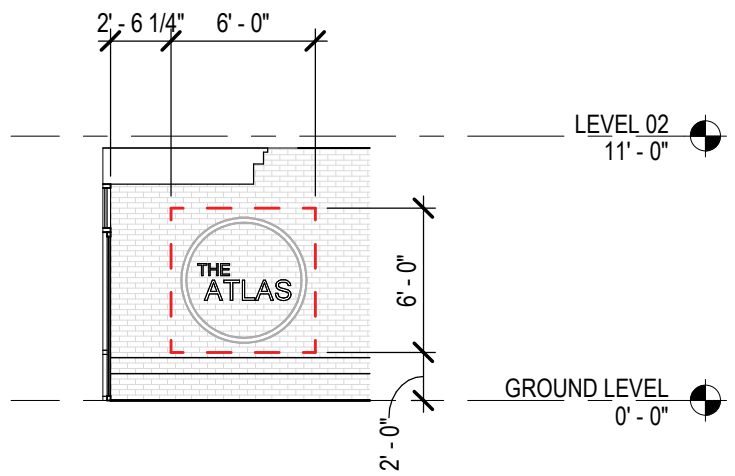

BUILDING CLOSE-UP VIEW

OKW ARCHITECTS
600 W. Jackson, Suite 250
Chicago, IL 60661

EXHIBIT E

The Atlas
Naperville, IL
January 20, 2025 Project #: 25023

SIGNAGE DIAGRAMS

BUILDING NAME AND LOGO PENDING

6 MONUMENT SIGN ELEVATION
SCALE: 1/8" = 1'-0"

5 MONUMENT SIGN PLAN
SCALE: 1/8" = 1'-0"

4 ENTRY WALL SIGN ELEVATION
SCALE: 1/8" = 1'-0"

3 ENTRY WALL SIGN PLAN
SCALE: 1/8" = 1'-0"

2 ENTRY CANOPY SIGNAGE ELEVATION
SCALE: 1/8" = 1'-0"

1 ENTRY CANOPY SIGNAGE PLAN
SCALE: 1/8" = 1'-0"