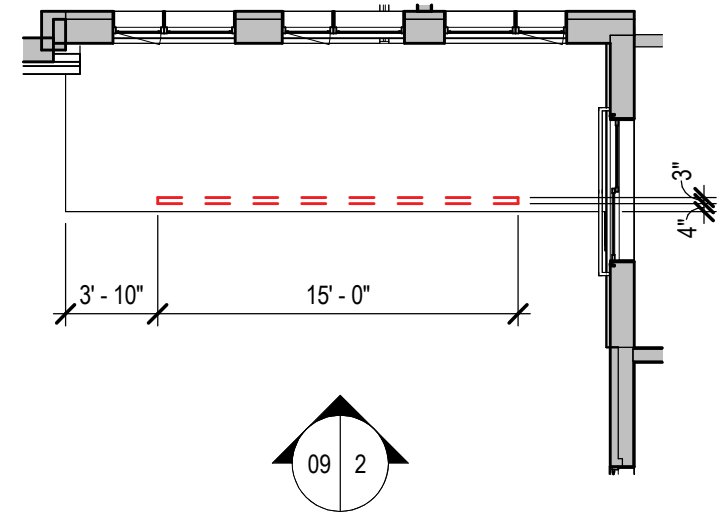

5 MONUMENT SIGN PLAN
SCALE: 1/8" = 1'-0"

4 ENTRY WALL SIGN ELEVATION
SCALE: 1/8" = 1'-0"

3 ENTRY WALL SIGN PLAN
SCALE: 1/8" = 1'-0"

2 ENTRY CANOPY SIGNAGE ELEVATION
SCALE: 1/8" = 1'-0"

1 ENTRY CANOPY SIGNAGE PLAN
SCALE: 1/8" = 1'-0"