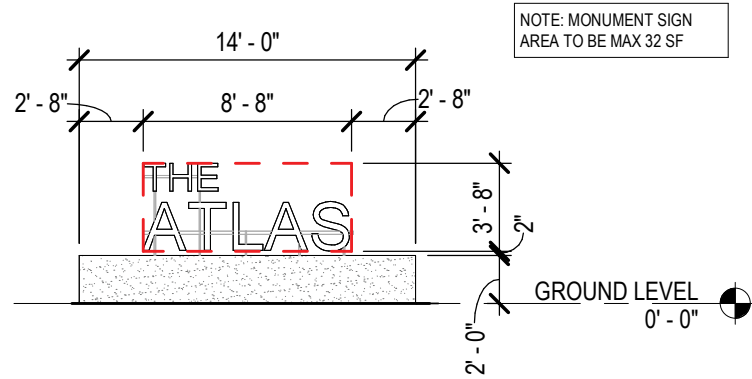

BUILDING CLOSE-UP VIEW

OKW ARCHITECTS
600 W. Jackson, Suite 250
Chicago, IL 60661

EXHIBIT E

The Atlas
Naperville, IL
January 20, 2025 Project #: 25023

SIGNAGE DIAGRAMS

BUILDING NAME AND LOGO PENDING

6 MONUMENT SIGN ELEVATION
SCALE: 1/8" = 1'-0"

5 MONUMENT SIGN PLAN
SCALE: 1/8" = 1'-0"

4 ENTRY WALL SIGN ELEVATION
SCALE: 1/8" = 1'-0"

3 ENTRY WALL SIGN PLAN
SCALE: 1/8" = 1'-0"

2 ENTRY CANOPY SIGNAGE ELEVATION
SCALE: 1/8" = 1'-0"

1 ENTRY CANOPY SIGNAGE PLAN
SCALE: 1/8" = 1'-0"