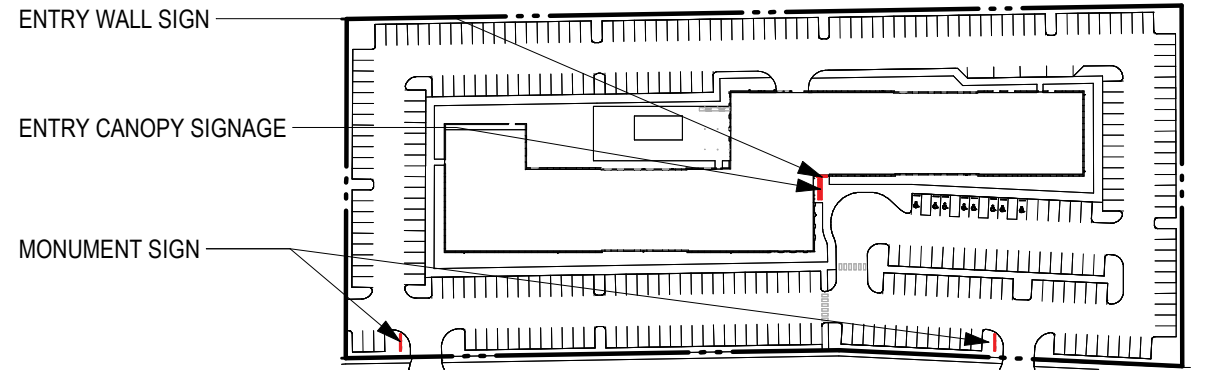

BUILDING CLOSE-UP VIEW

OKW ARCHITECTS
600 W. Jackson, Suite 250
Chicago, IL 60661

EXHIBIT E

The Atlas
Naperville, IL
January 20, 2025 Project #: 25023

SIGNAGE DIAGRAMS

BUILDING NAME AND LOGO PENDING

6 MONUMENT SIGN ELEVATION
SCALE: 1/8" = 1'-0"

5 MONUMENT SIGN PLAN
SCALE: 1/8" = 1'-0"

4 ENTRY WALL SIGN ELEVATION
SCALE: 1/8" = 1'-0"

3 ENTRY WALL SIGN PLAN
SCALE: 1/8" = 1'-0"

2 ENTRY CANOPY SIGNAGE ELEVATION
SCALE: 1/8" = 1'-0"

1 ENTRY CANOPY SIGNAGE PLAN
SCALE: 1/8" = 1'-0"