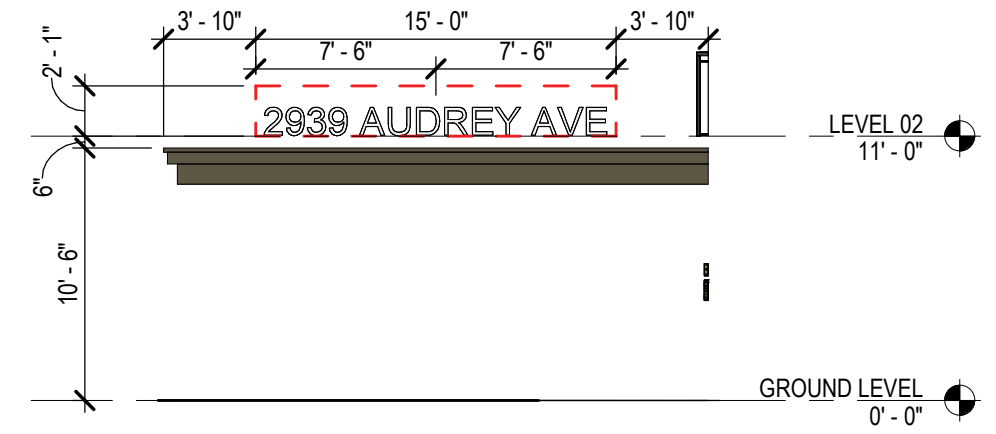

BUILDING CLOSE-UP VIEW

OKW ARCHITECTS
600 W. Jackson, Suite 250
Chicago, IL 60661

EXHIBIT E

The Atlas
Naperville, IL
January 20, 2025 Project #: 25023

SIGNAGE DIAGRAMS

BUILDING NAME AND LOGO PENDING

6 MONUMENT SIGN ELEVATION
SCALE: 1/8" = 1'-0"

5 MONUMENT SIGN PLAN
SCALE: 1/8" = 1'-0"

4 ENTRY WALL SIGN ELEVATION
SCALE: 1/8" = 1'-0"

3 ENTRY WALL SIGN PLAN
SCALE: 1/8" = 1'-0"

2 ENTRY CANOPY SIGNAGE ELEVATION
SCALE: 1/8" = 1'-0"

1 ENTRY CANOPY SIGNAGE PLAN
SCALE: 1/8" = 1'-0"