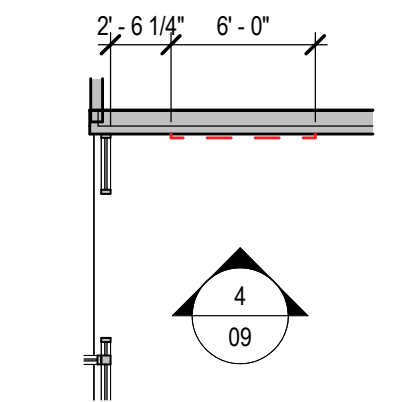

BUILDING CLOSE-UP VIEW

OKW ARCHITECTS
600 W. Jackson, Suite 250
Chicago, IL 60661

EXHIBIT E

The Atlas
Naperville, IL
January 20, 2025 Project #: 25023

SIGNAGE DIAGRAMS

BUILDING NAME AND LOGO PENDING

6 MONUMENT SIGN ELEVATION
SCALE: 1/8" = 1'-0"

5 MONUMENT SIGN PLAN
SCALE: 1/8" = 1'-0"

4 ENTRY WALL SIGN ELEVATION
SCALE: 1/8" = 1'-0"

3 ENTRY WALL SIGN PLAN
SCALE: 1/8" = 1'-0"

2 ENTRY CANOPY SIGNAGE ELEVATION
SCALE: 1/8" = 1'-0"

1 ENTRY CANOPY SIGNAGE PLAN
SCALE: 1/8" = 1'-0"