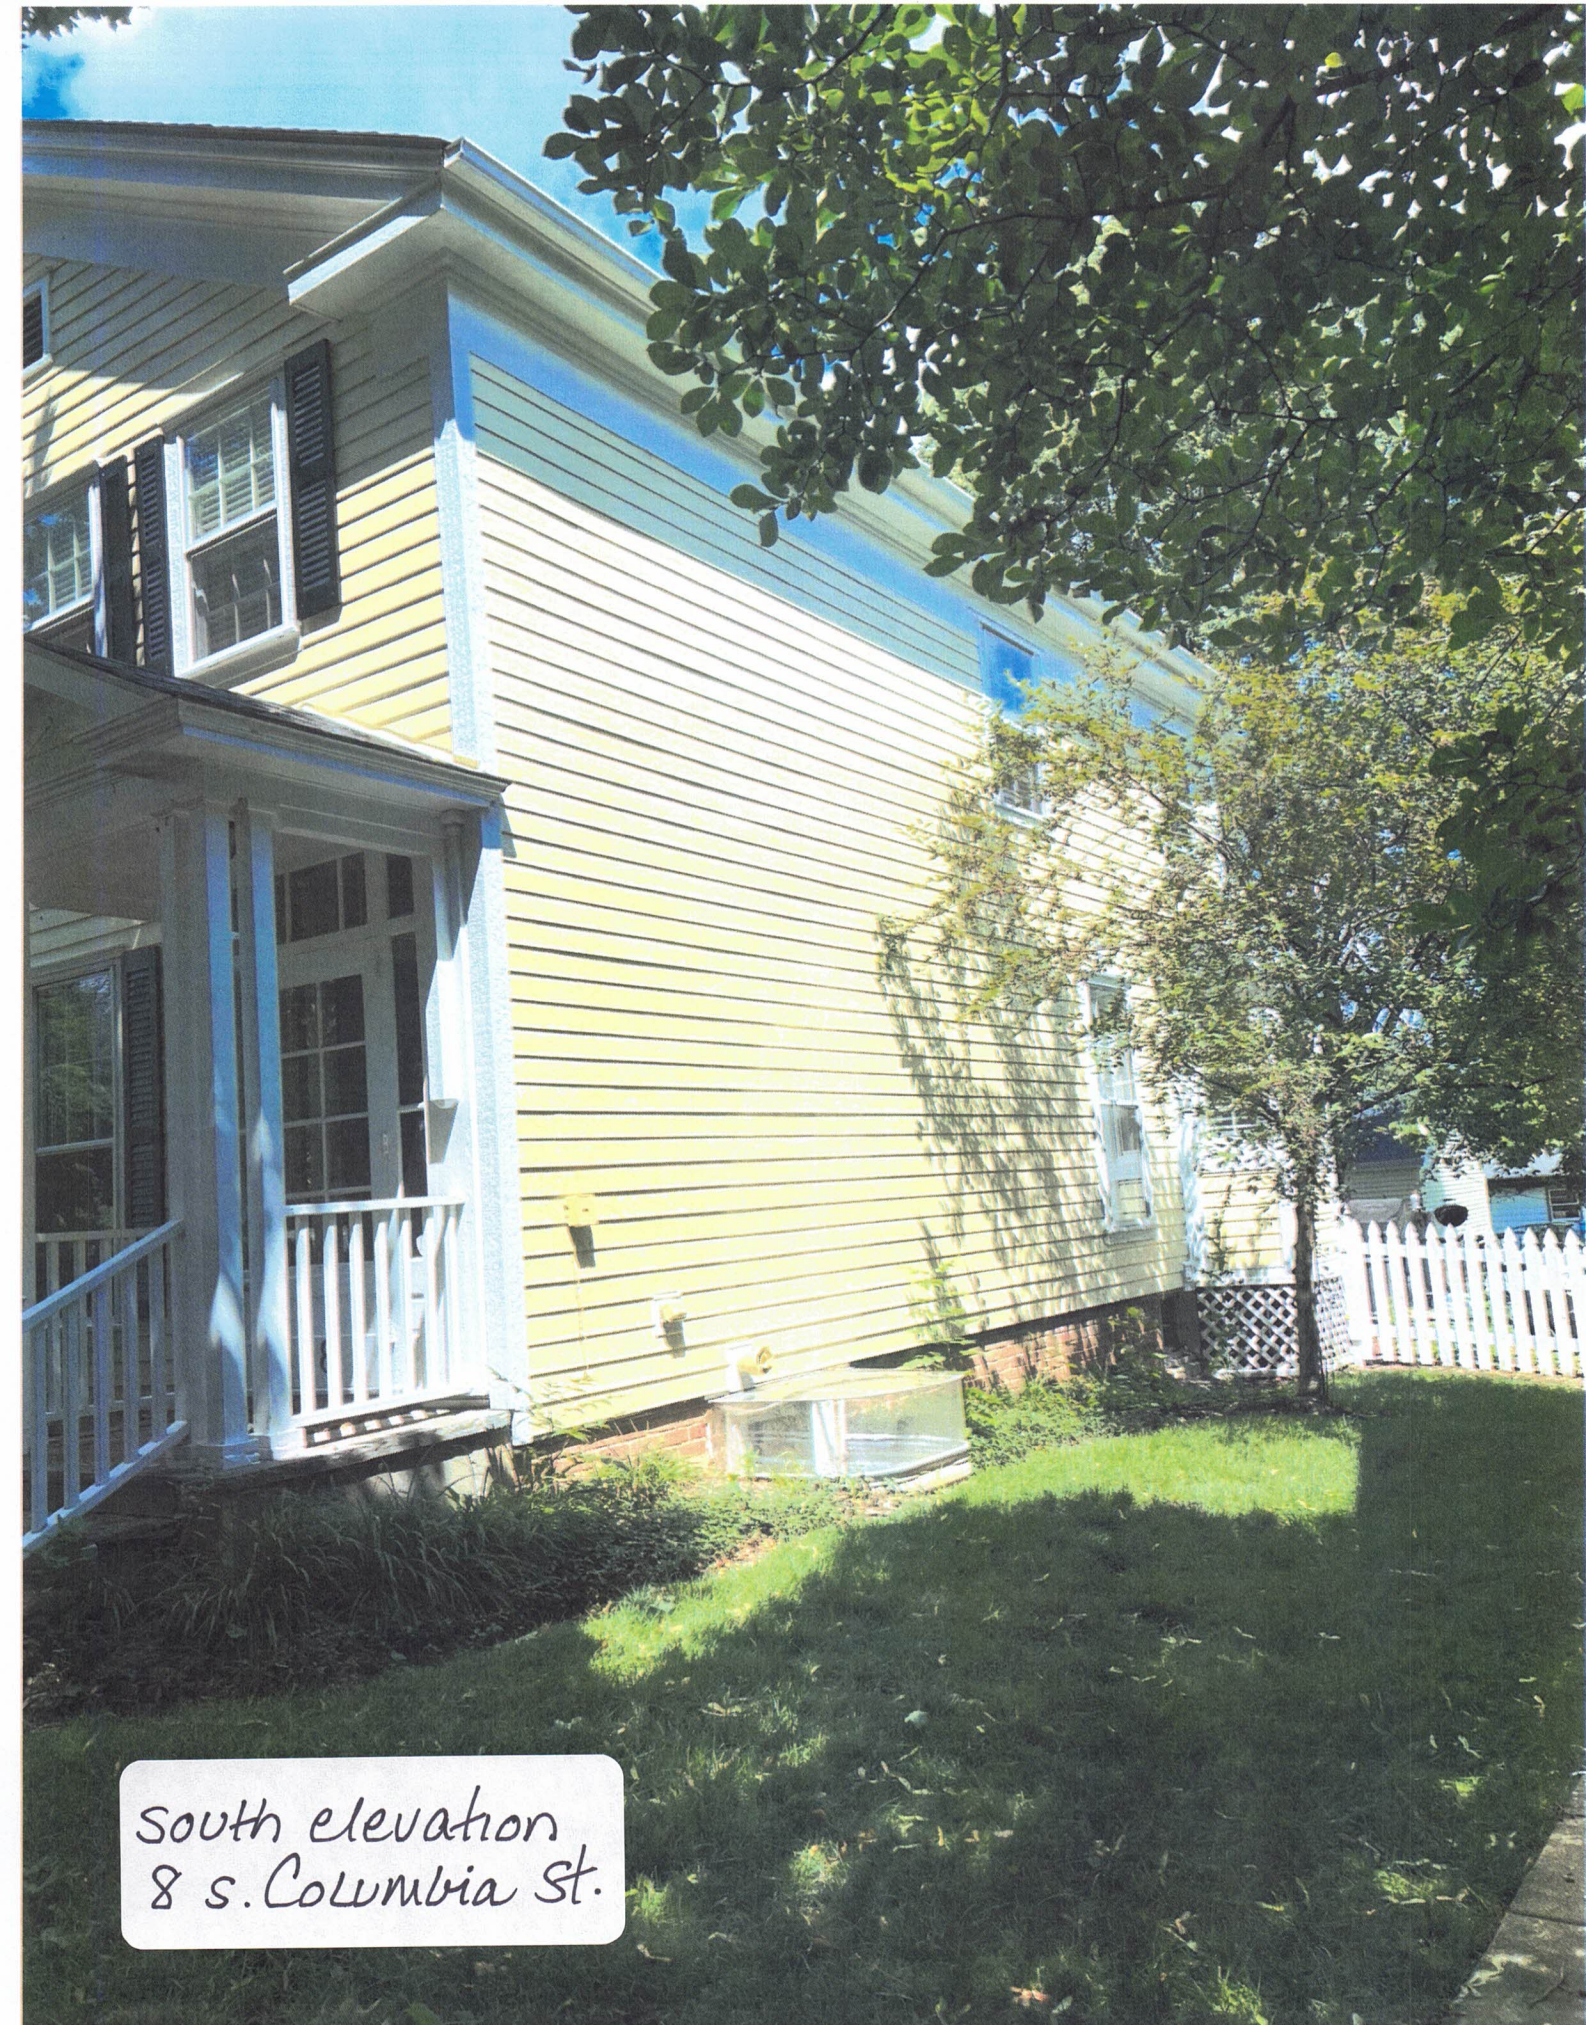

Front elevation
8 s. Columbia St.

South elevation
8 s. Columbia St.

A photograph of a single-story house with yellow horizontal siding and a white picket fence in the foreground. The house features a large sunroom with multiple windows. The scene is surrounded by lush green trees and a clear blue sky with scattered white clouds. A concrete sidewalk is visible in the lower foreground.

NORTH elevation
8 s. Columbia St.

North elevation
8 s. Columbia St.

Rear elevation
8 s. Columbia St.

A photograph showing the rear elevation of a two-story yellow house. The house features a white deck with a white lattice railing. There are four windows on the second floor and one window on the first floor. The house is surrounded by greenery, including trees and a lawn. A stone path leads to the deck. A closed patio umbrella is visible on the deck. The sky is blue with some clouds.

Rear elevation
8 s. Columbia St.