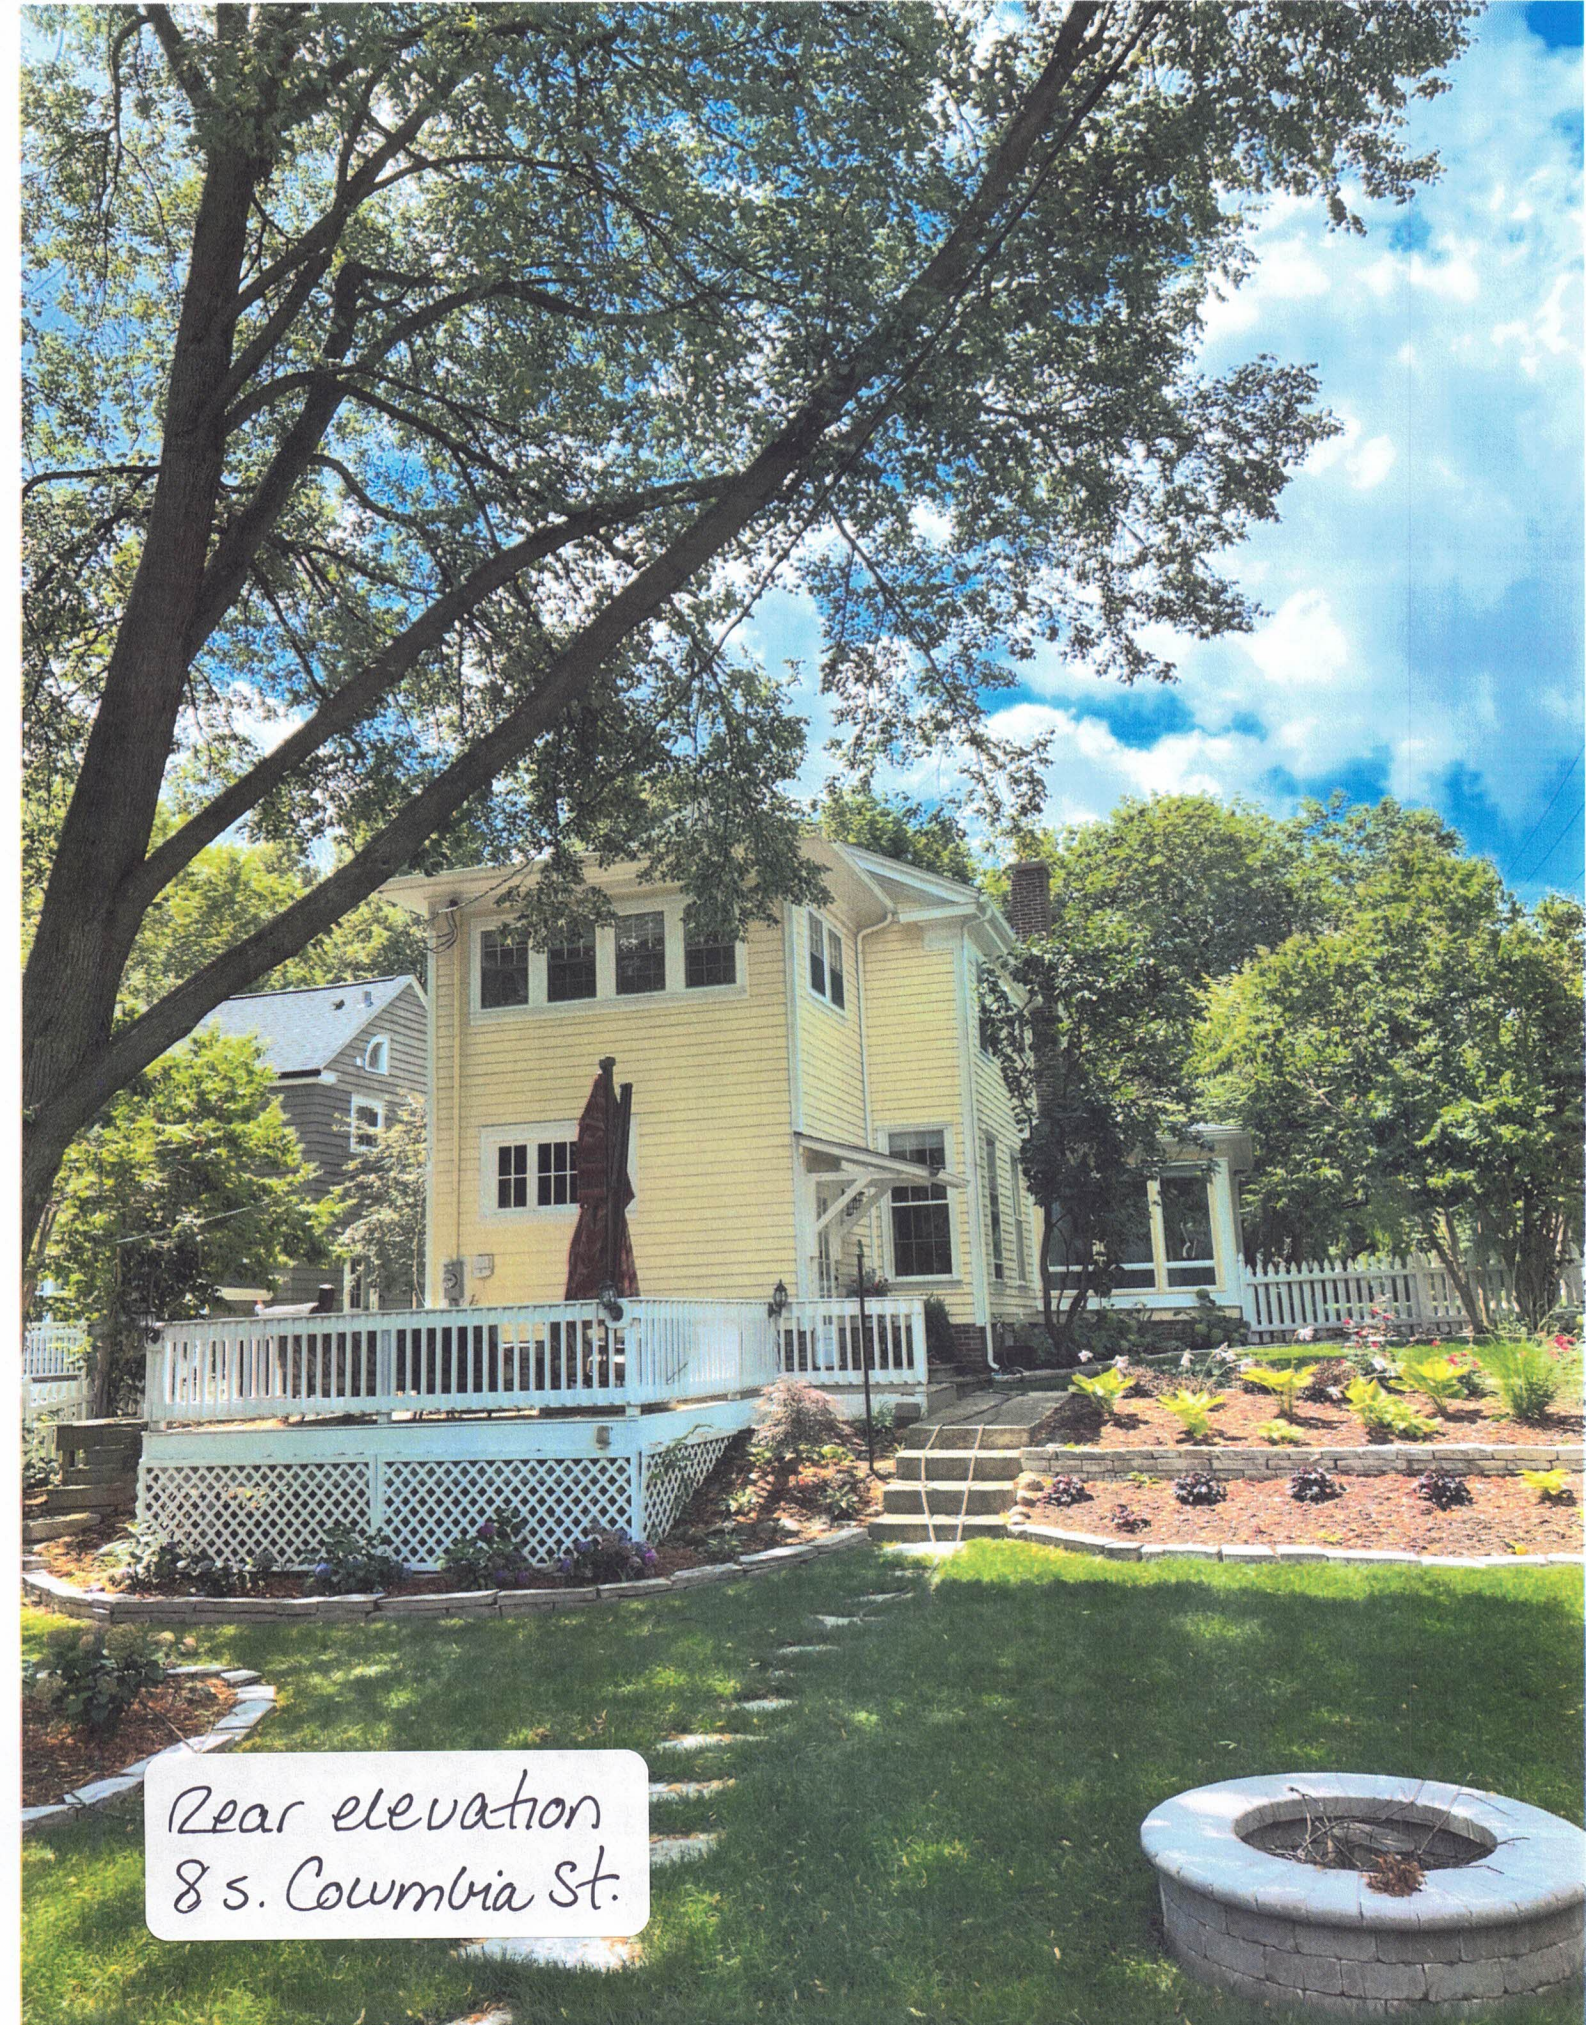

Front elevation
8 s. Columbia St.

South elevation
8 s. Columbia St.

A photograph of a single-story house with yellow horizontal siding and a white picket fence in the foreground. The house features a large sunroom with multiple windows. The scene is surrounded by lush green trees and a clear blue sky with scattered white clouds. A concrete sidewalk is visible in the lower foreground.

NORTH elevation
8 s. Columbia St.

North elevation
8 s. Columbia St.

Rear elevation
8 s. Columbia St.

A photograph showing the rear elevation of a two-story yellow house. The house features a white deck with a white lattice railing. There are four windows on the second floor and one window on the first floor. The house is surrounded by greenery, including trees and a lawn. A stone path leads to the deck. A closed patio umbrella is visible on the deck. The sky is blue with some clouds.

Rear elevation
8 s. Columbia St.