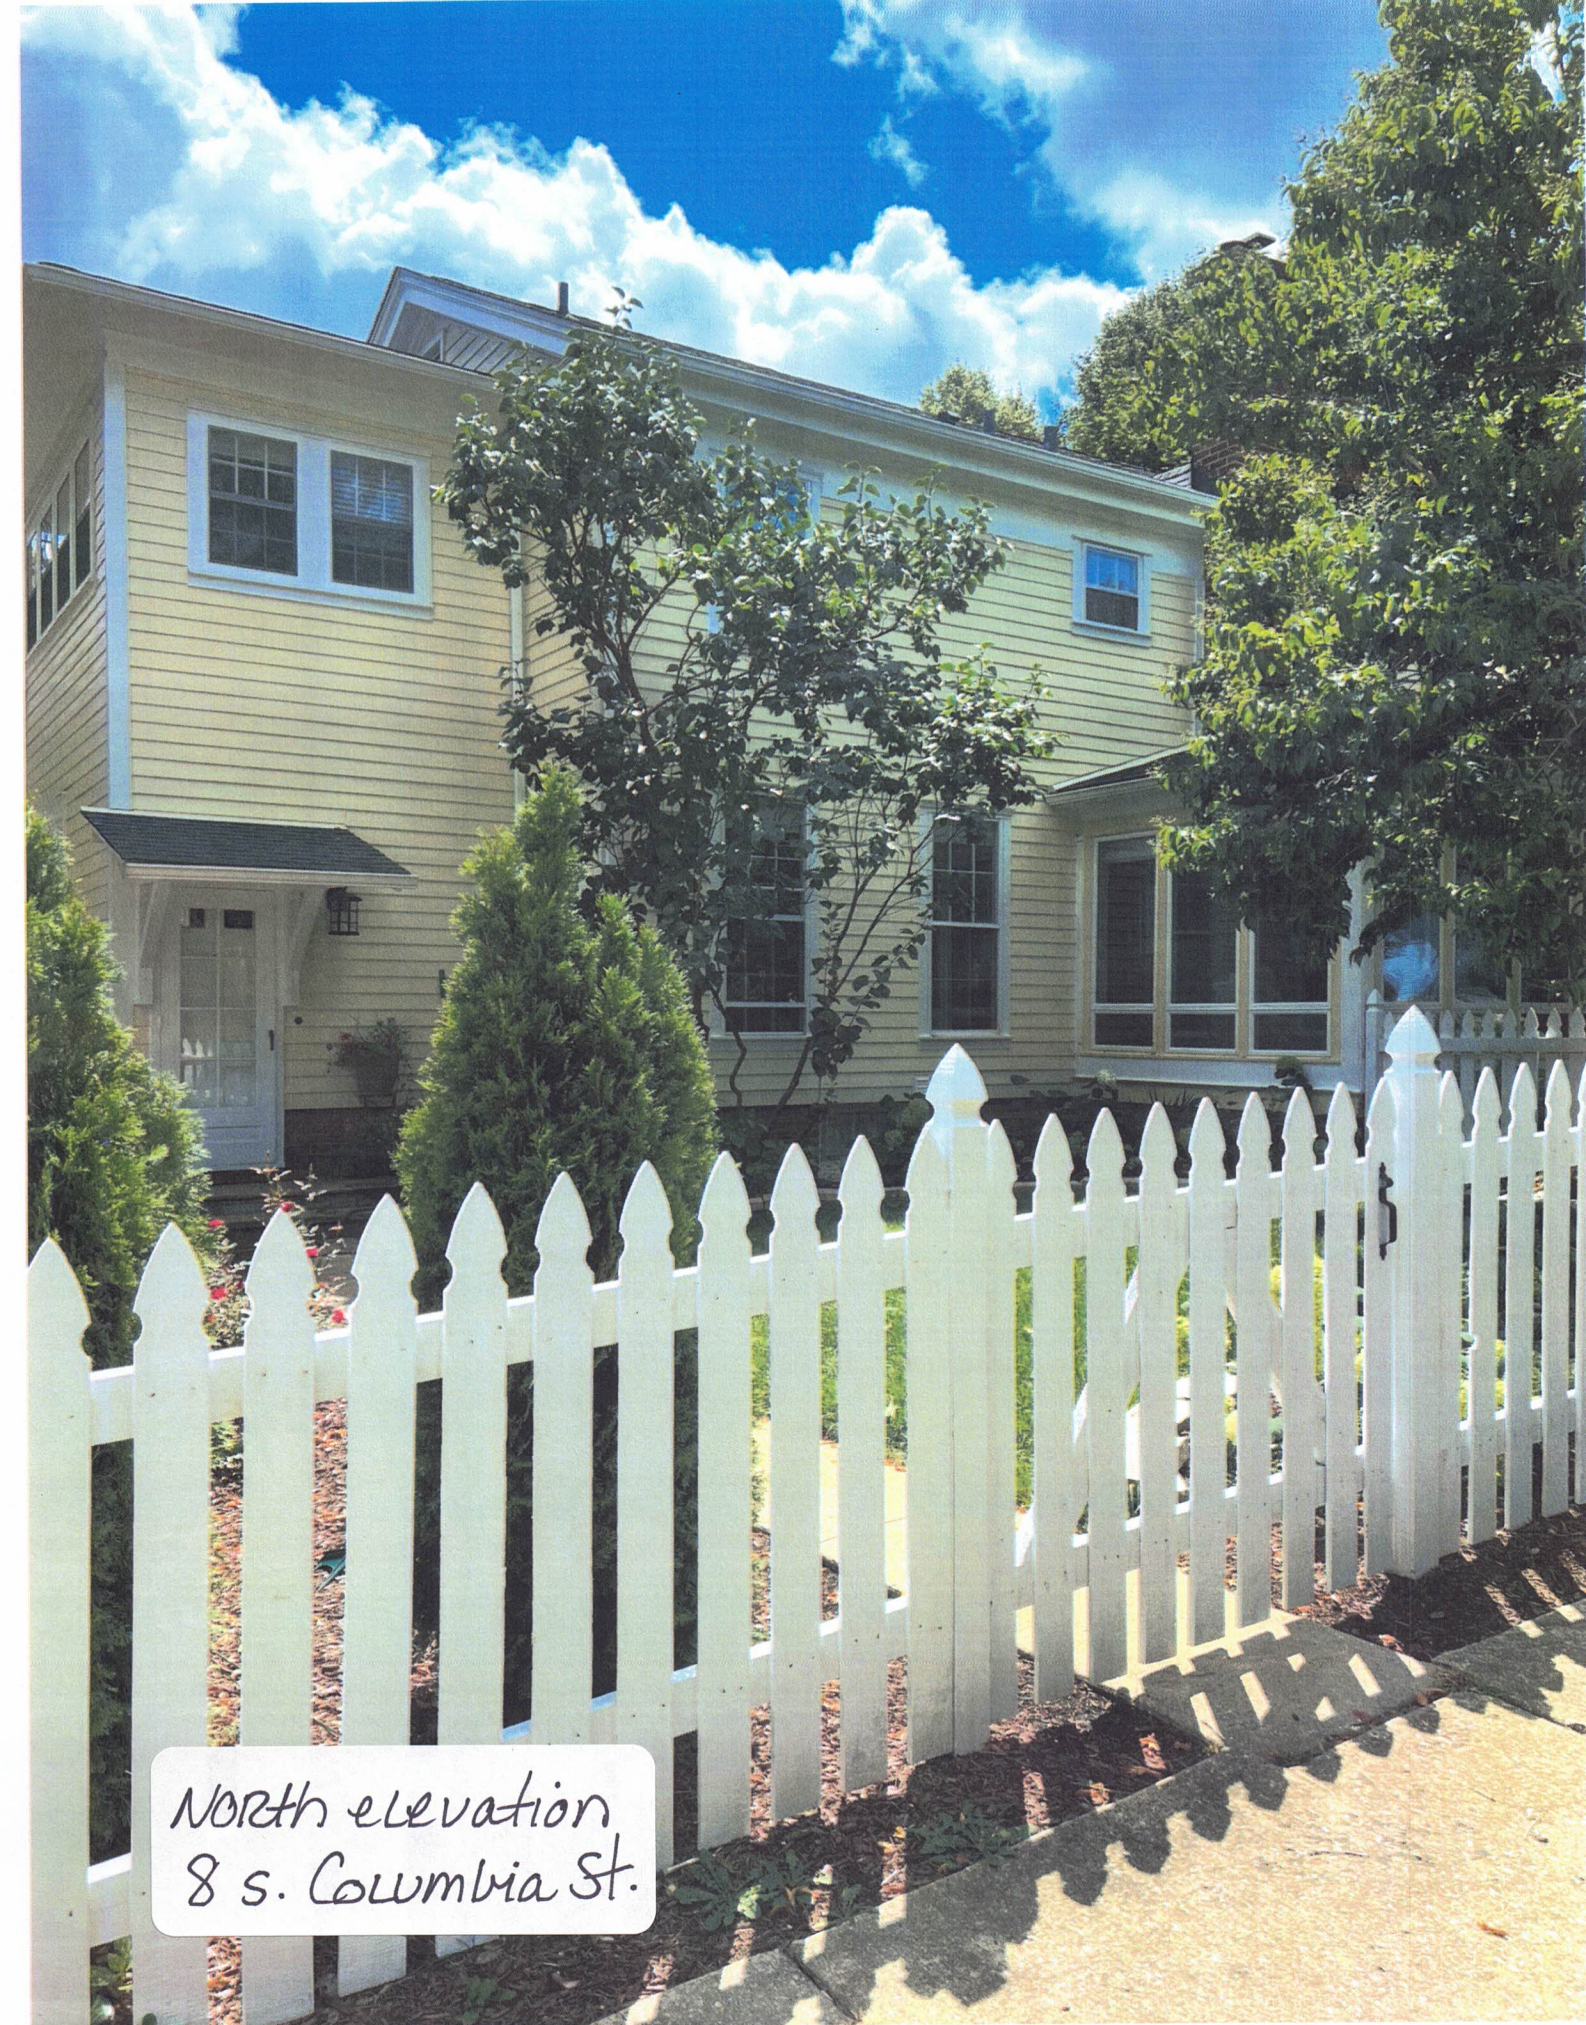

Front elevation
8 s. Columbia St.

South elevation
8 s. Columbia St.

A photograph of a single-story house with yellow horizontal siding and a white picket fence in the foreground. The house features a large sunroom with multiple windows. The scene is surrounded by lush green trees and a clear blue sky with scattered white clouds. A concrete sidewalk is visible in the lower foreground.

NORTH elevation
8 s. Columbia St.

North elevation
8 s. Columbia St.

Rear elevation
8 s. Columbia St.

A photograph showing the rear elevation of a two-story yellow house. The house features a white deck with a white lattice railing. There are four windows on the second floor and one window on the first floor. The house is surrounded by greenery, including trees and a lawn. A stone path leads to the deck. A closed patio umbrella is visible on the deck. The sky is blue with some clouds.

Rear elevation
8 s. Columbia St.