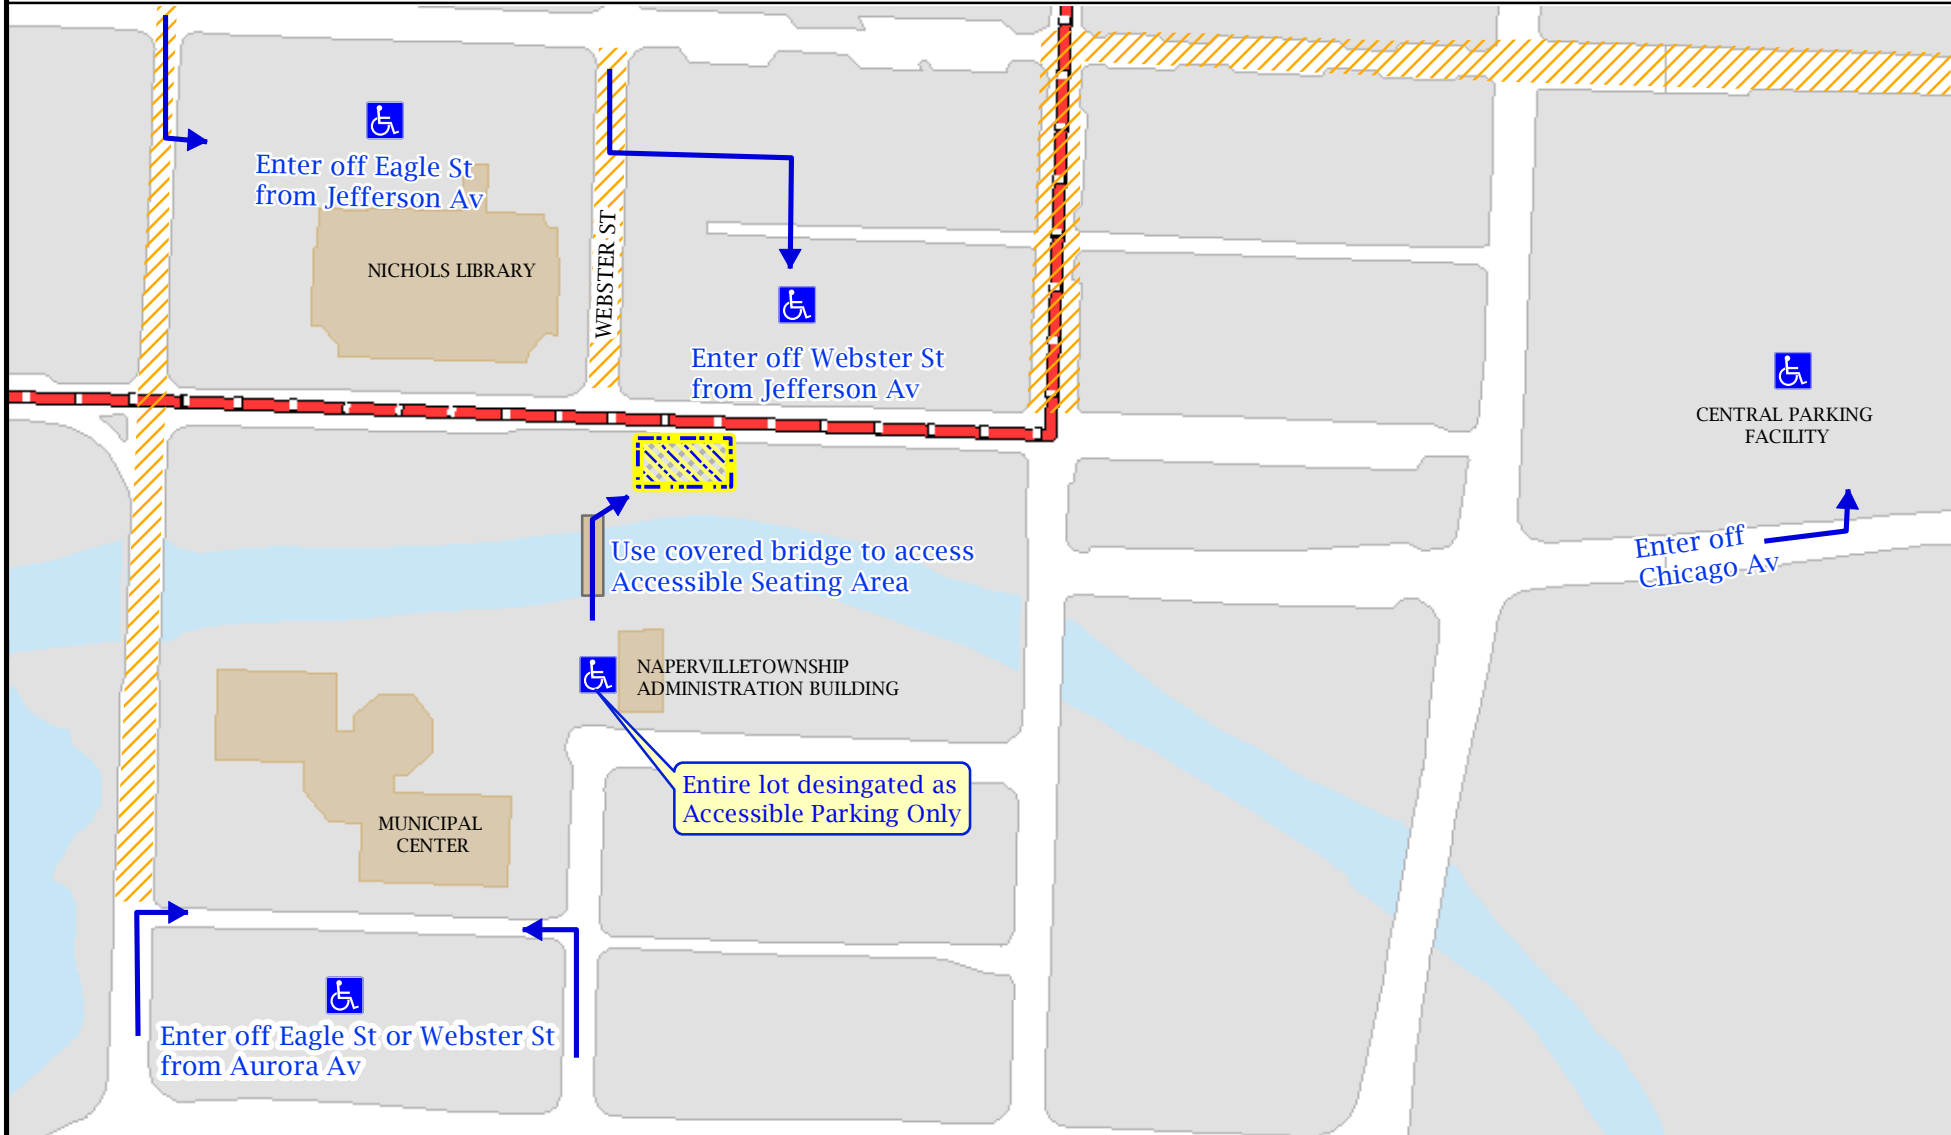

MEMORIAL DAY PARADE ACCESSIBLE LOCATIONS - MAY 27, 2024

Special Events
 Grace Fratto
 (630) 420-6045
www.naperville.il.us
 March 2024

LEGEND

Accessible Parking Available

Accessible Viewing Area

Parade Route - Street Closure

Approximately 9:30am-1:00pm

No Parking, Tow-Away Zone 5am-1:00pm

Street closure and limited parking access

9:30am-1:00pm - Not a Tow-Away Zone

This map should be used for reference only. The data Naperville assumes no liability in the use or application of the data. Reproduction or redistribution is forbidden without expressed written consent from the City of Naperville.