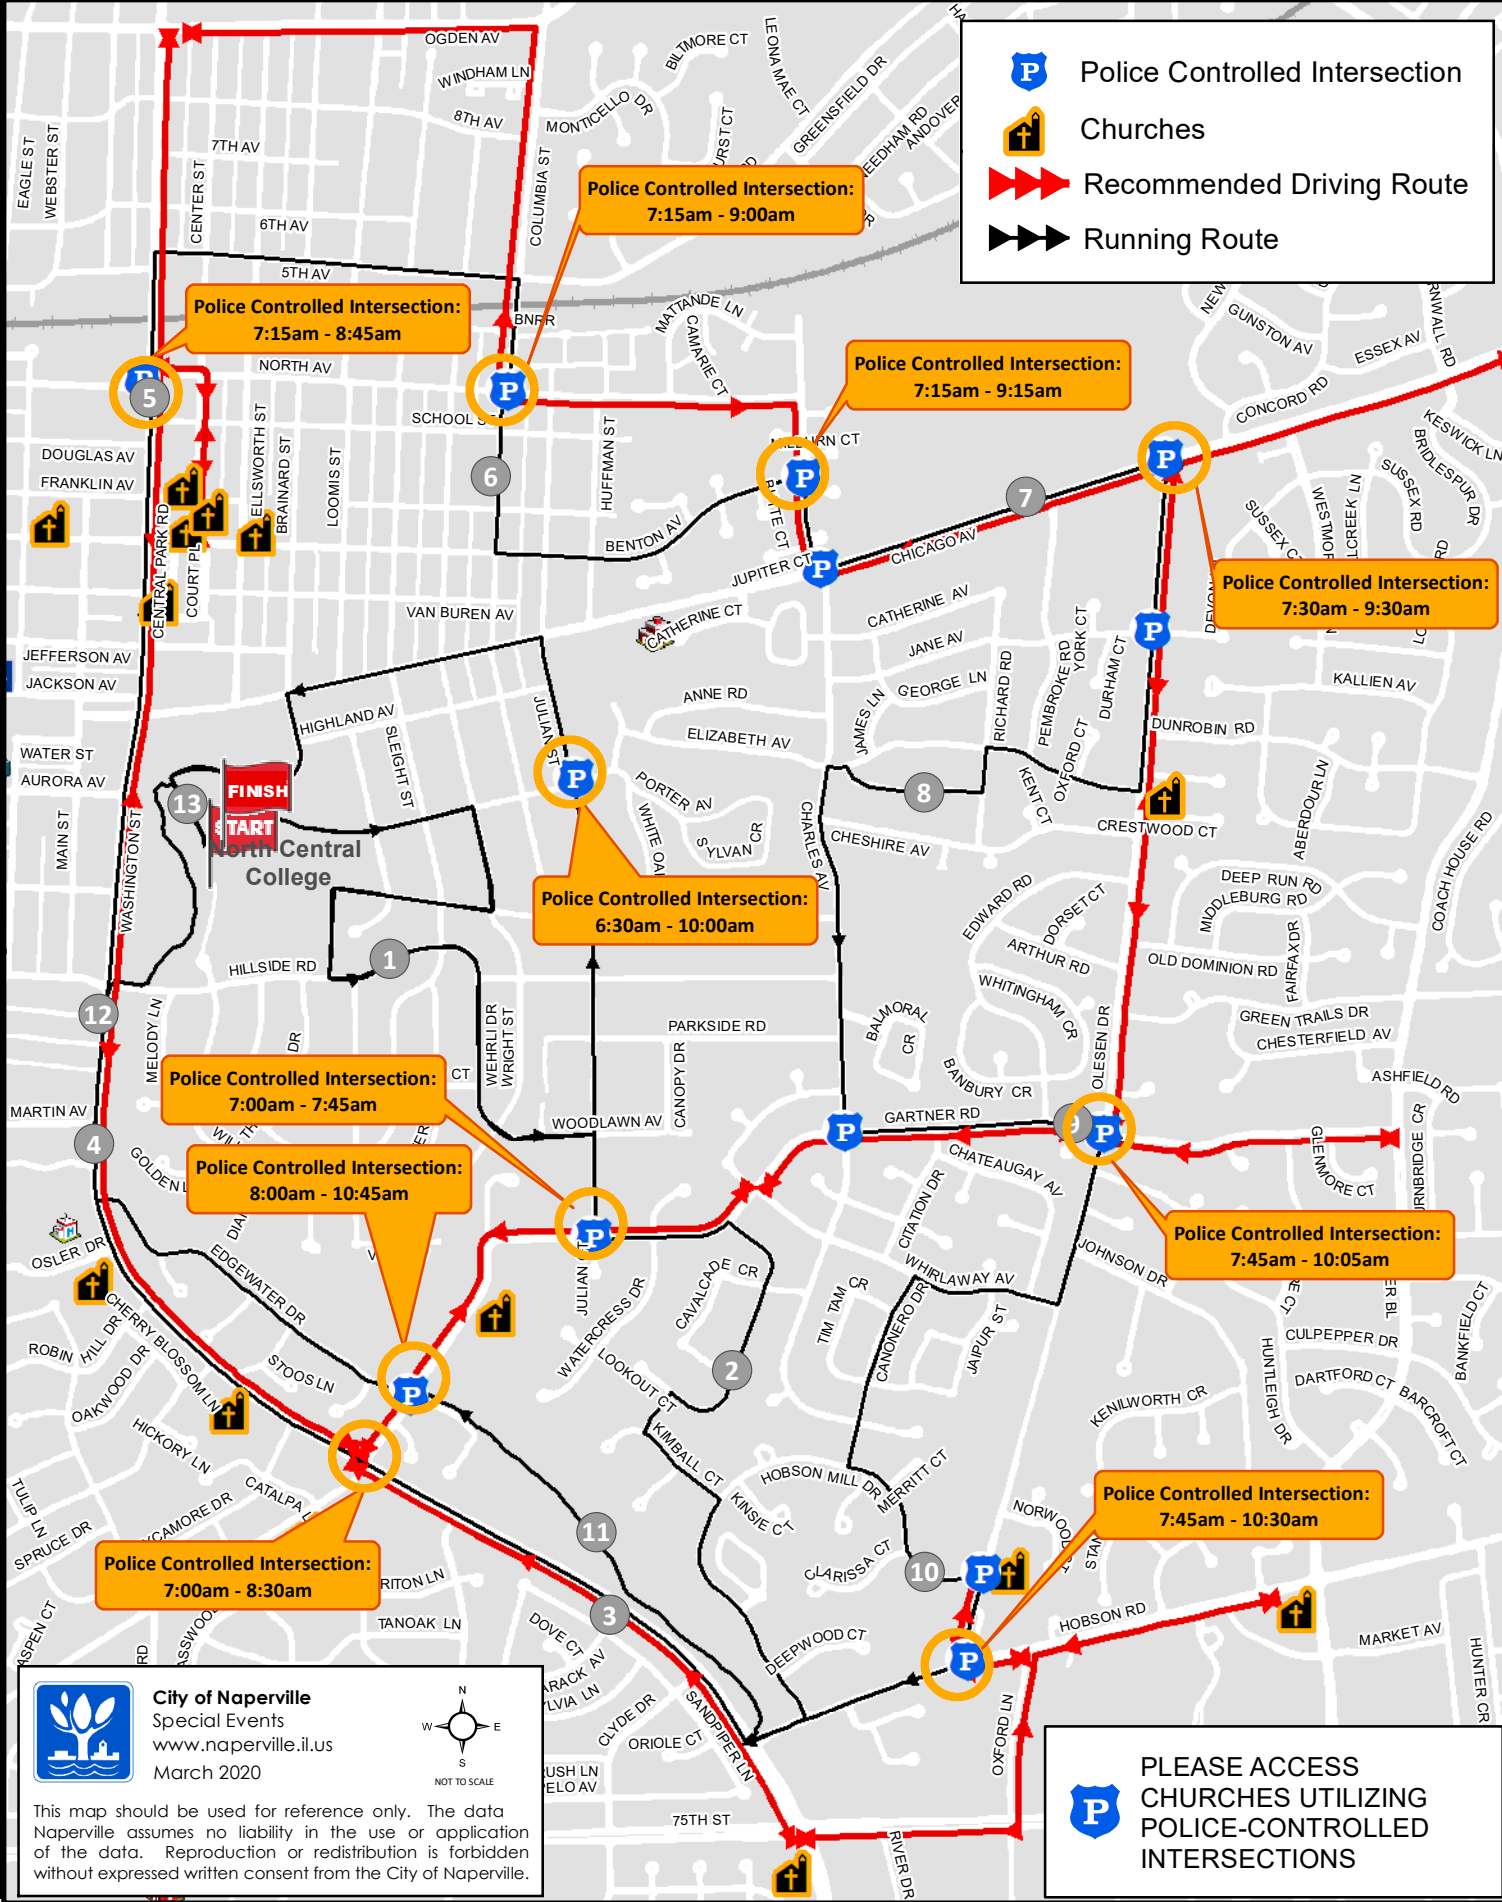

Naperville Women's **Naperville Women's Half-Marathon and 5K - April 19, 2020**
 Half Marathon & 5K

CHURCH DETOUR ROUTE MAP

-  Police Controlled Intersection
-  Churches
-  Recommended Driving Route
-  Running Route

Police Controlled Intersection:
7:15am - 9:00am

Police Controlled Intersection:
7:15am - 8:45am

Police Controlled Intersection:
7:15am - 9:15am

Police Controlled Intersection:
7:30am - 9:30am

Police Controlled Intersection:
6:30am - 10:00am

Police Controlled Intersection:
7:00am - 7:45am

Police Controlled Intersection:
8:00am - 10:45am

Police Controlled Intersection:
7:45am - 10:05am

Police Controlled Intersection:
7:00am - 8:30am

Police Controlled Intersection:
7:45am - 10:30am

PLEASE ACCESS CHURCHES UTILIZING POLICE-CONTROLLED INTERSECTIONS