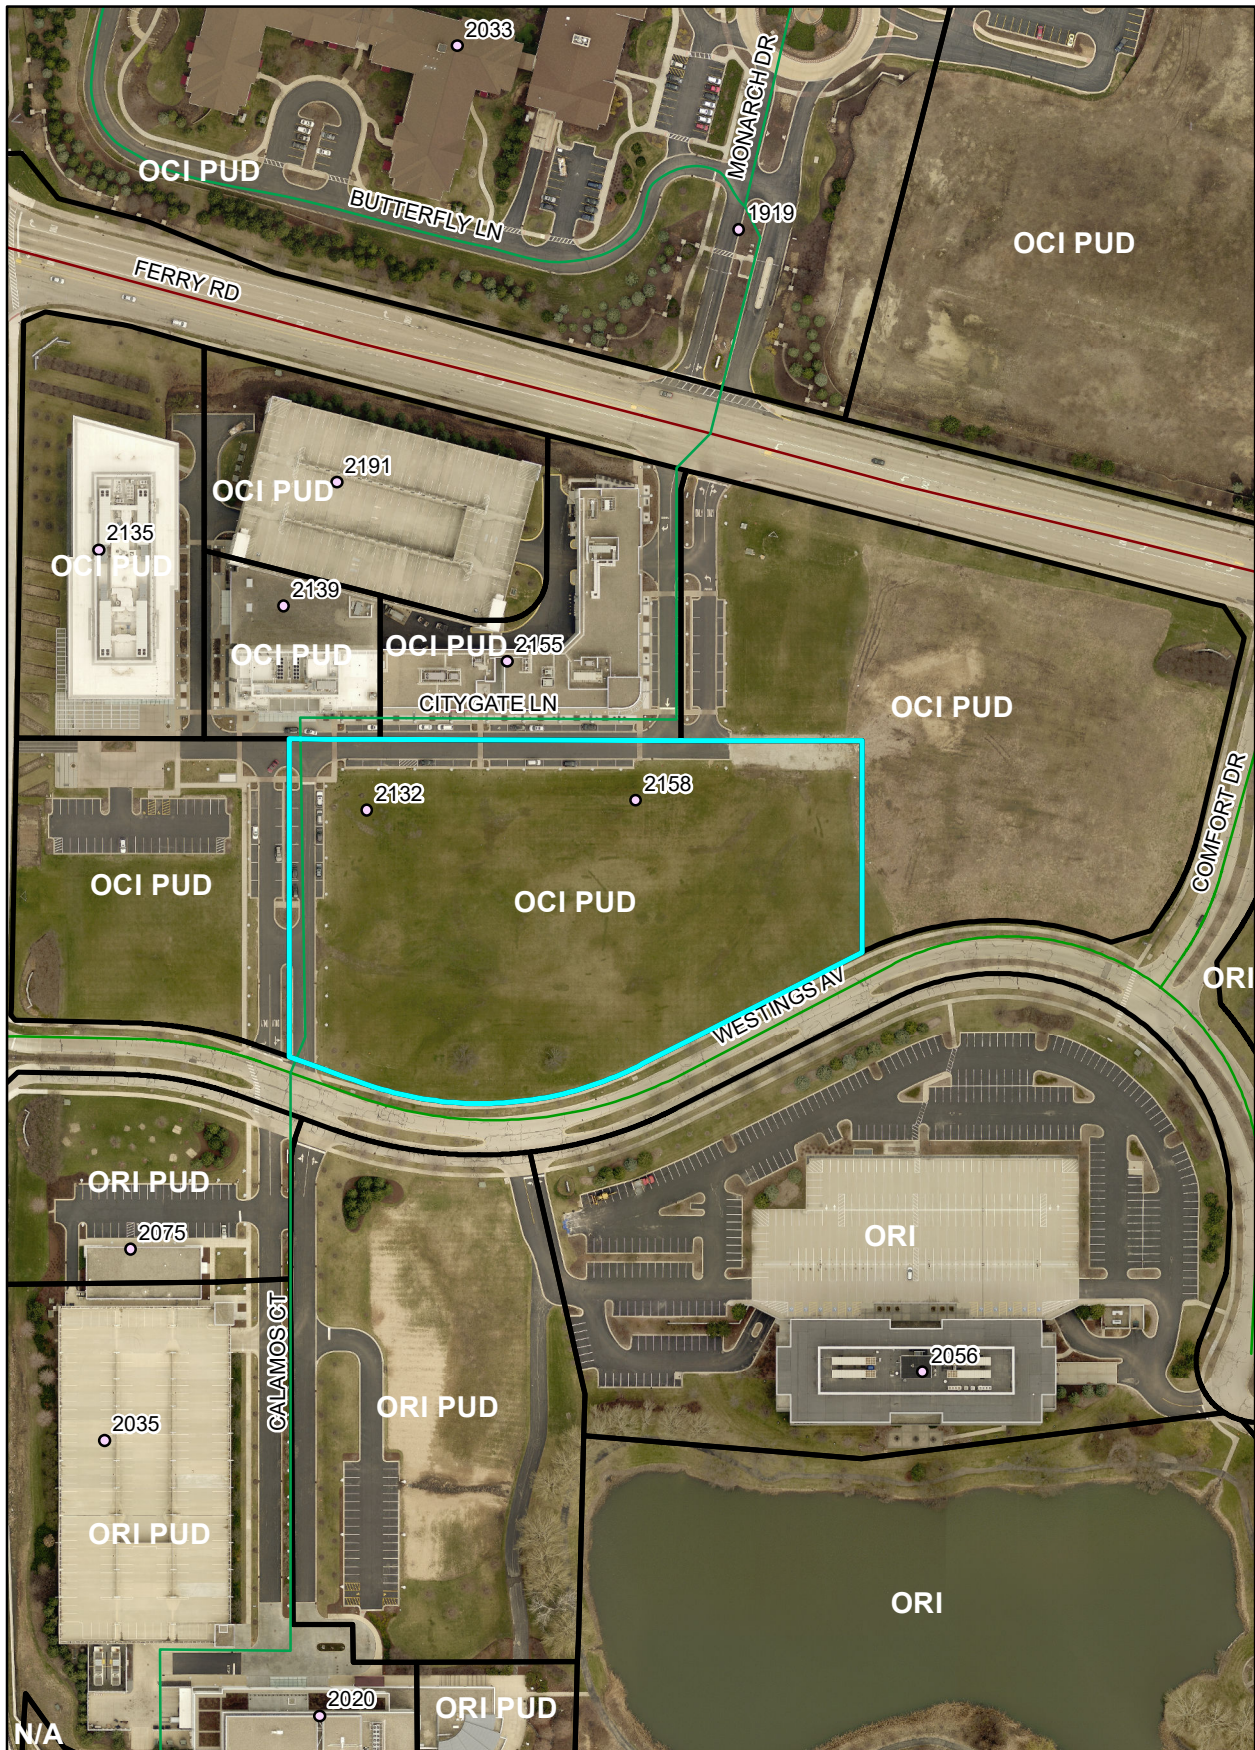

# Location Map of 2132 City Gate Ln

0 0.025 0.05 0.1 Miles

N