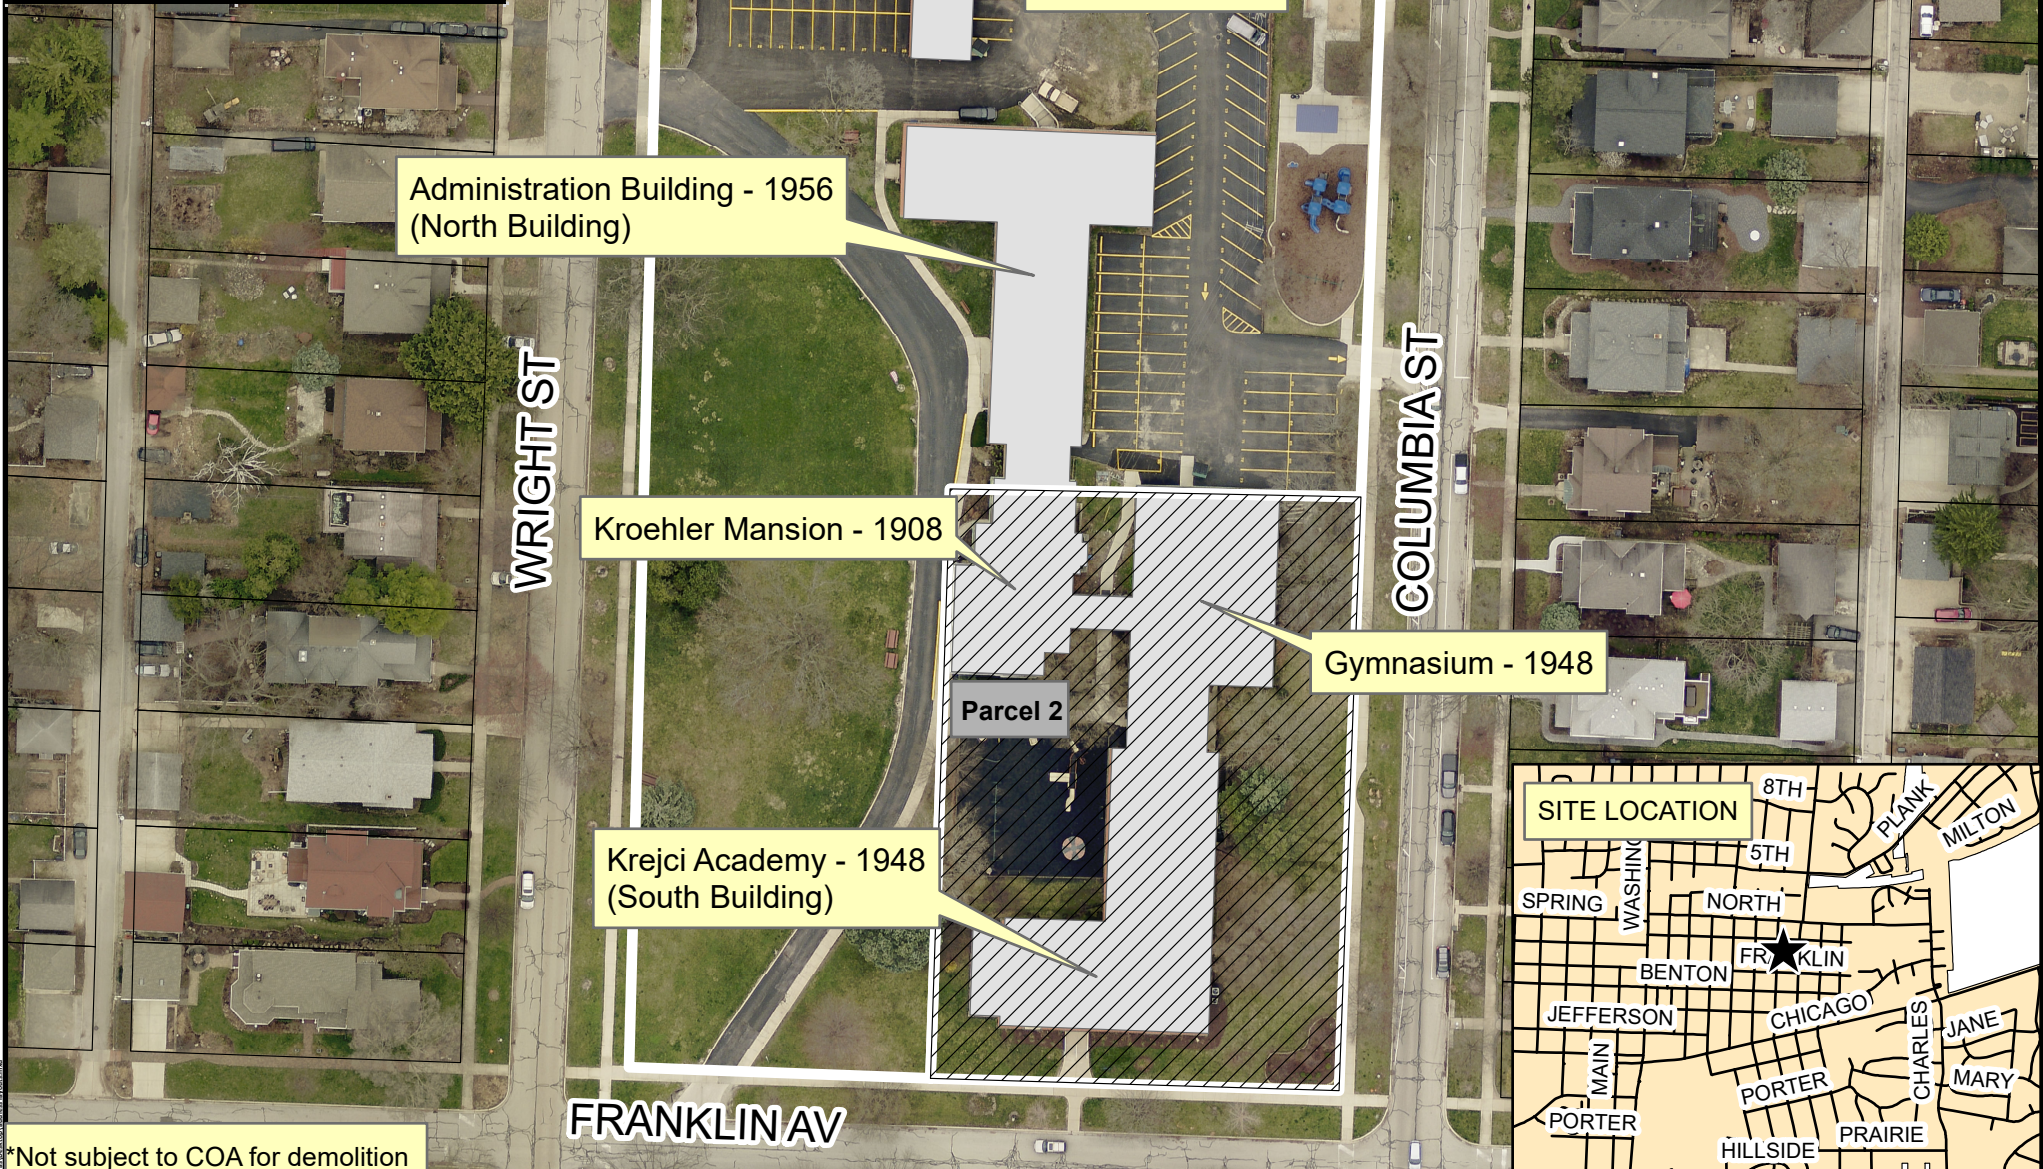

Parcel Number	Common Address
Parcel 1	140 N Wright St
Parcel 2	126 N Wright St 619 E Franklin Av
Total Acreage	3.79

*Not subject to COA for demolition

Transportation, Engineering and
Development Business Group
www.naperville.il.us
Date: 10/8/2019

City of Naperville
Little Friends Site

0 0.01 0.02 0.04 Miles

This map should be used for reference only.
The data are subject to change without notice.
City of Naperville assumes no liability in the use
or application of the data. Reproduction or
redistribution is forbidden without expressed
written consent from the City of Naperville.