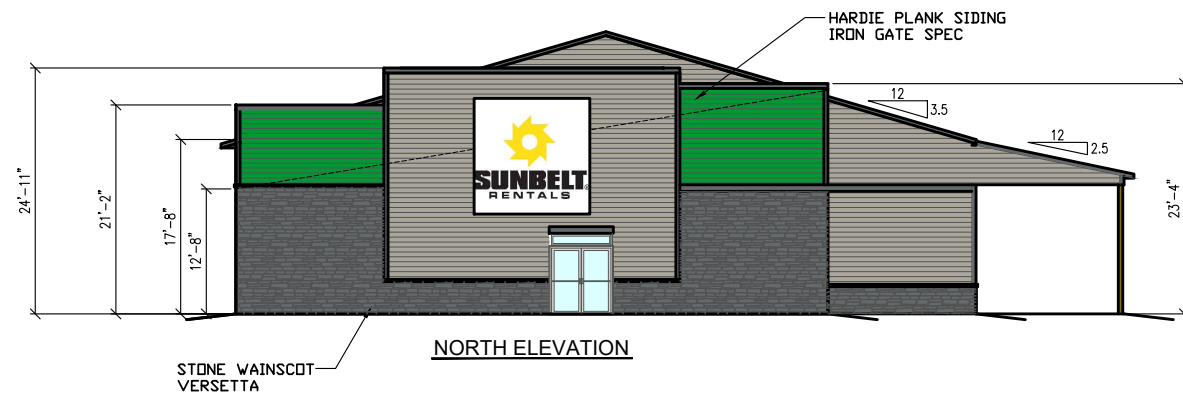

Proposed Building for: SUNBELT

75' 0" x 168' 0" x 17' 8" and 60' 0" x 52' 0" x 12' 8"

NOTE:
THE COLORS SHOWN ON THIS PROPOSAL ARE AS CLOSE TO THE ACTUAL PAINTED COLORS AS PERMITTED BY THE PRINTING PROCESS