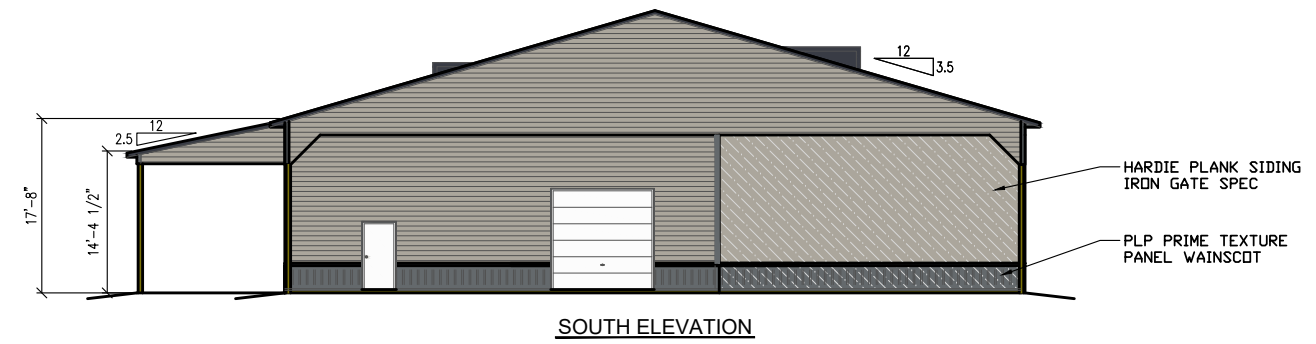

Proposed Building for: SUNBELT

75' 0" x 168' 0" x 17' 8" and 60' 0" x 52' 0" x 12' 8"

NOTE:
THE COLORS SHOWN ON THIS PROPOSAL ARE AS CLOSE TO THE ACTUAL PAINTED COLORS AS PERMITTED BY THE PRINTING PROCESS