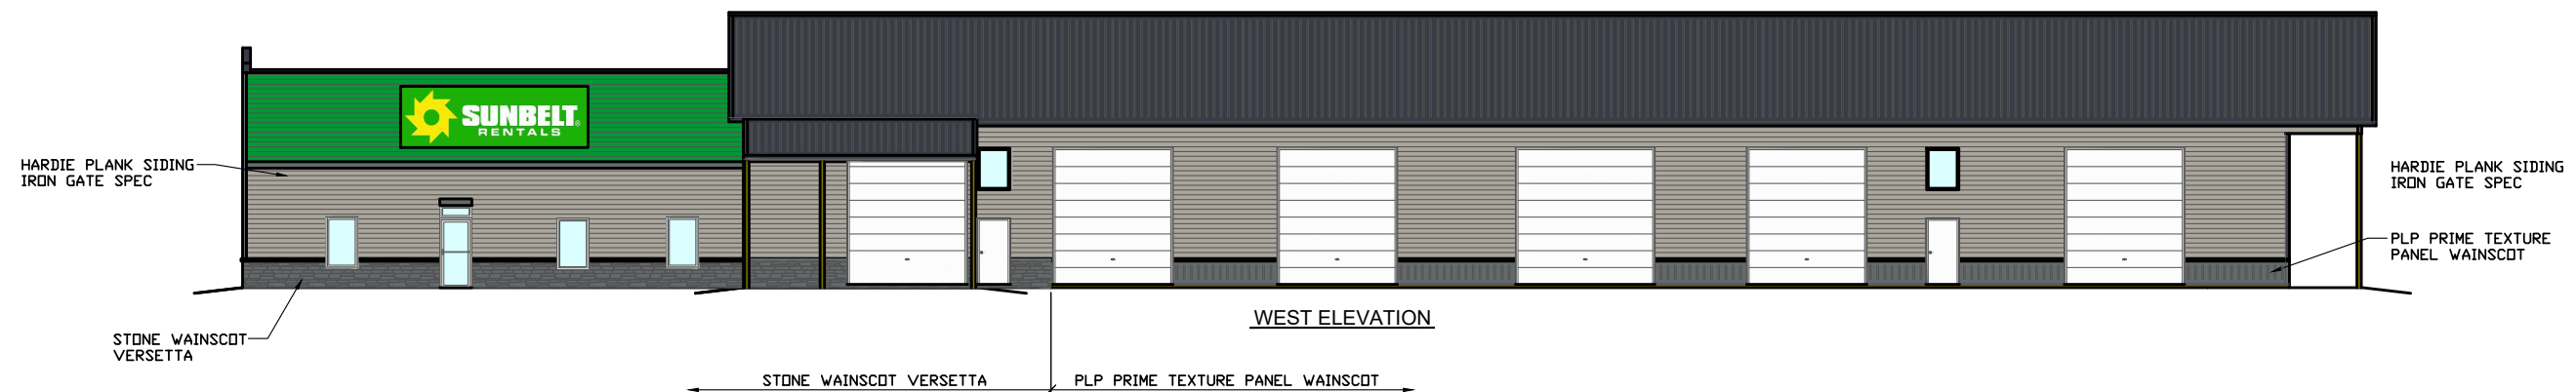

Proposed Building for: SUNBELT

75' 0" x 168' 0" x 17' 8" and 60' 0" x 52' 0" x 12' 8"

NOTE:
THE COLORS SHOWN ON THIS PROPOSAL ARE AS CLOSE TO THE ACTUAL PAINTED COLORS AS PERMITTED BY THE PRINTING PROCESS