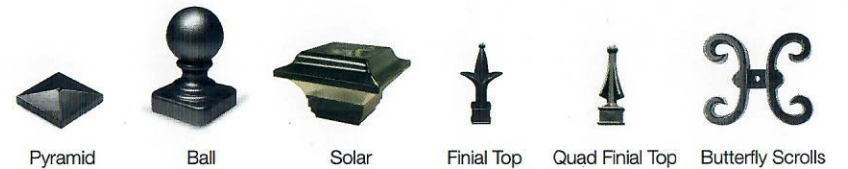

Pyramid

Ball

Solar

Finial Top

Quad Finial Top

Butterfly Scrolls