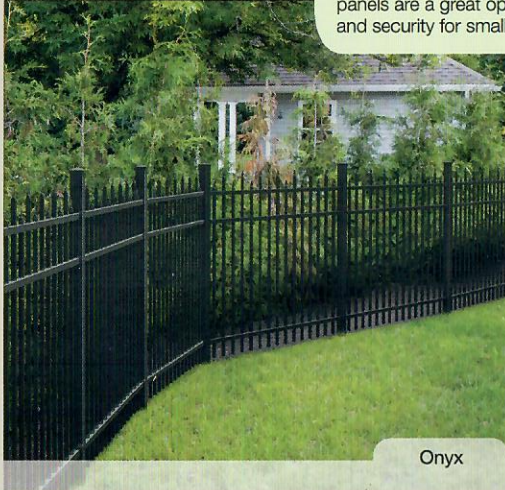

**AY tip**

A maximum distance of 4" between pickets is recommended for children. Double picket panels are a great option to increase safety and security for small children and pets.

Marble

Onyx

Slate

Travertine

Markup Summary – Fence Details

The fence material will be aluminum or wrought iron: The fence is of open design.