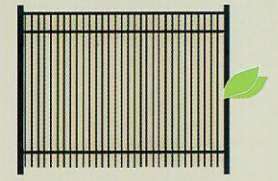

Travertine

Travertine