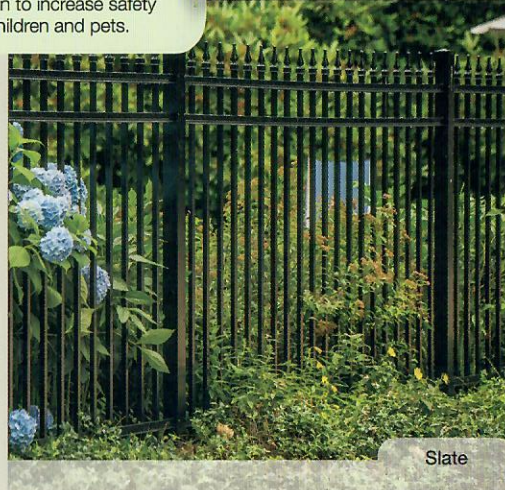

**AY tip**

A maximum distance of 4" between pickets is recommended for children. Double picket panels are a great option to increase safety and security for small children and pets.

Marble

Onyx

Slate

Travertine