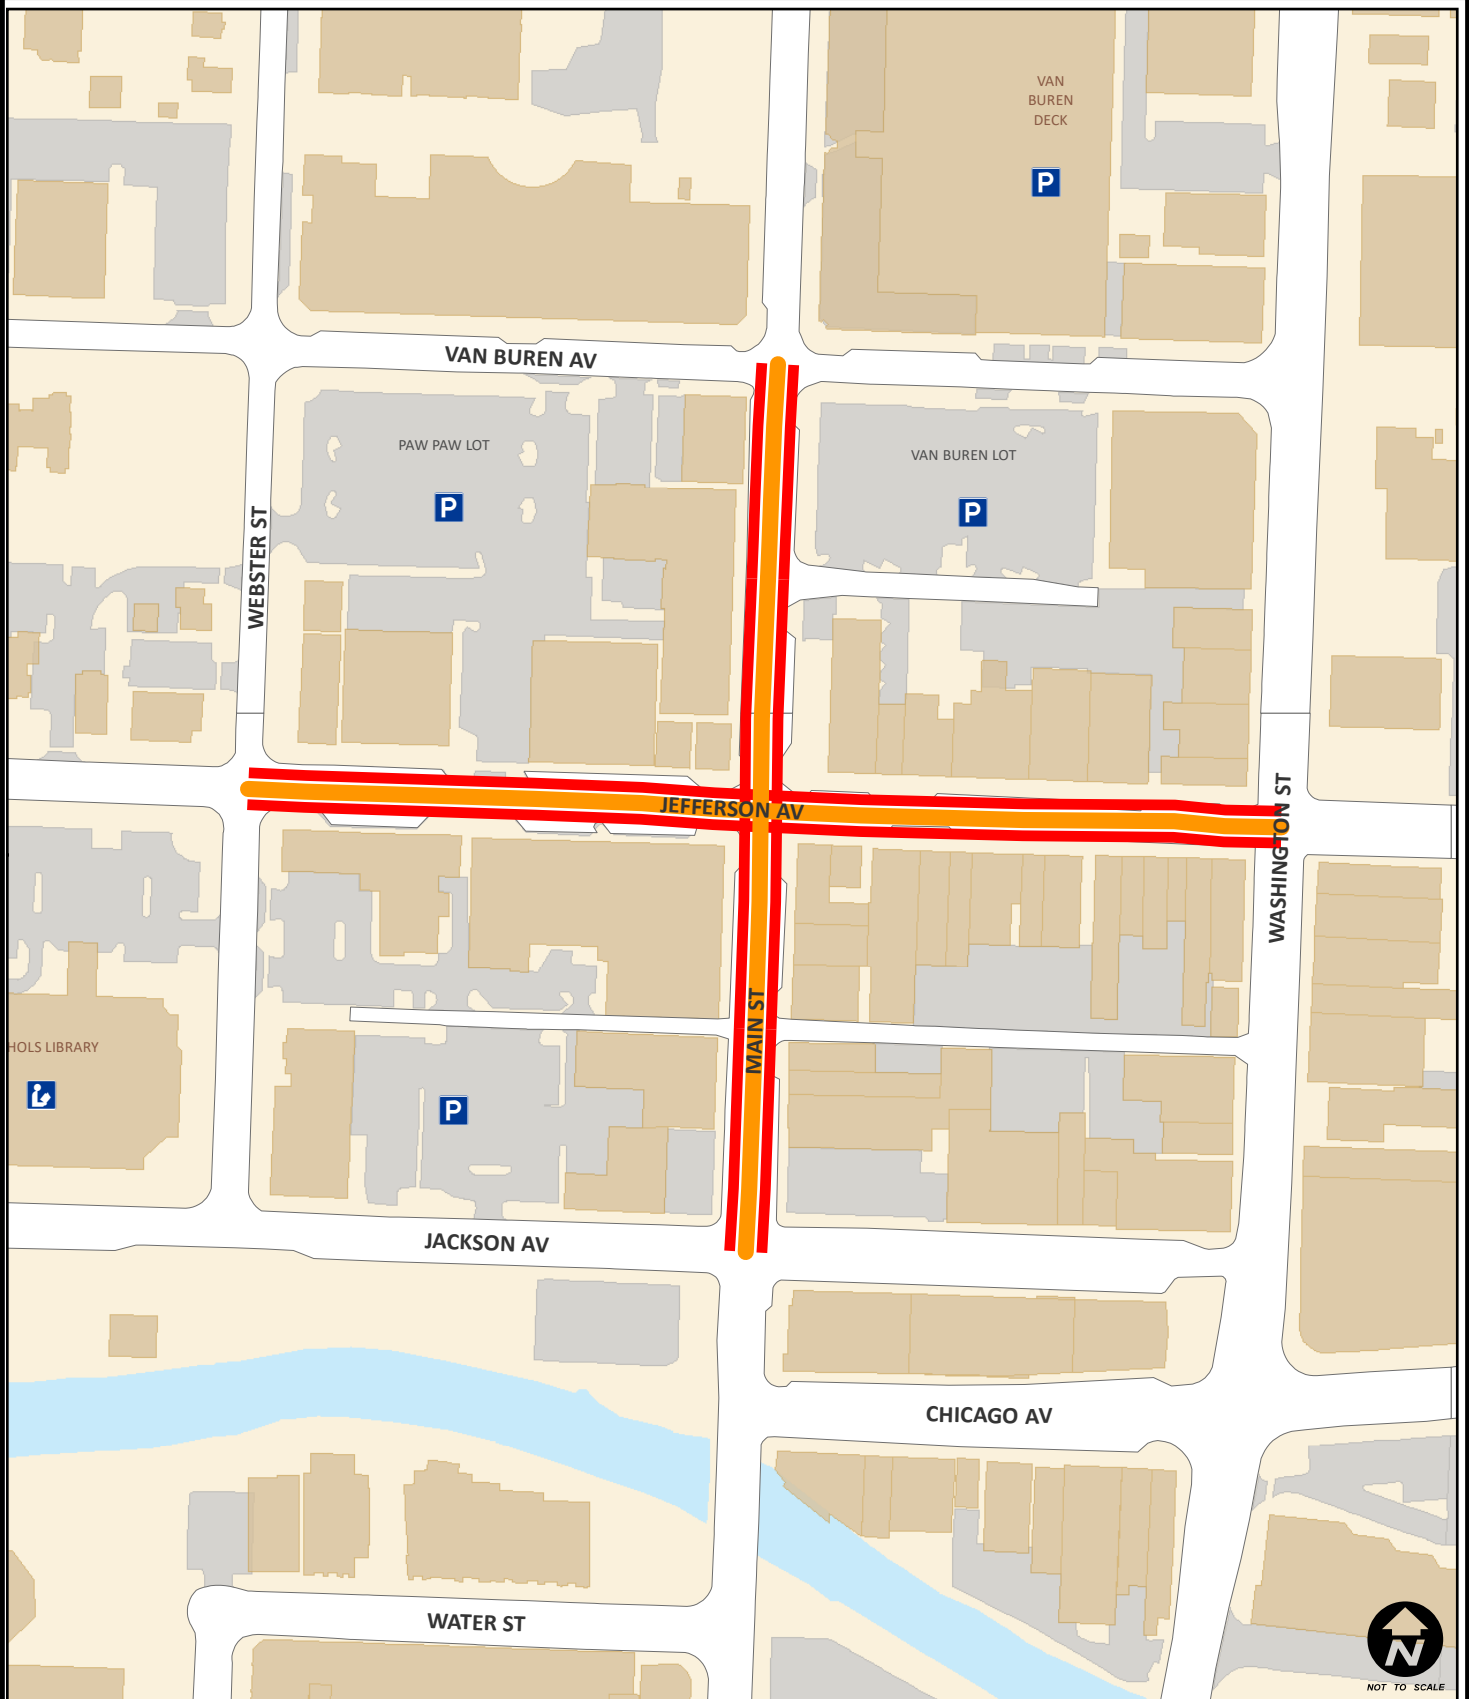

DNA Trick or Treat - October 27, 2019

Traffic Control Plan

P Public Parking

Road Closure: 10:00am to 12:30pm

No Parking/Tow-Away Zone:
9:00am to 12:30pm

This map should be used for reference only. The data is subject to change without notice. The City of Naperville assumes no liability in the use or application of the data. Reproduction or redistribution is forbidden without expressed written consent from the City of Naperville.