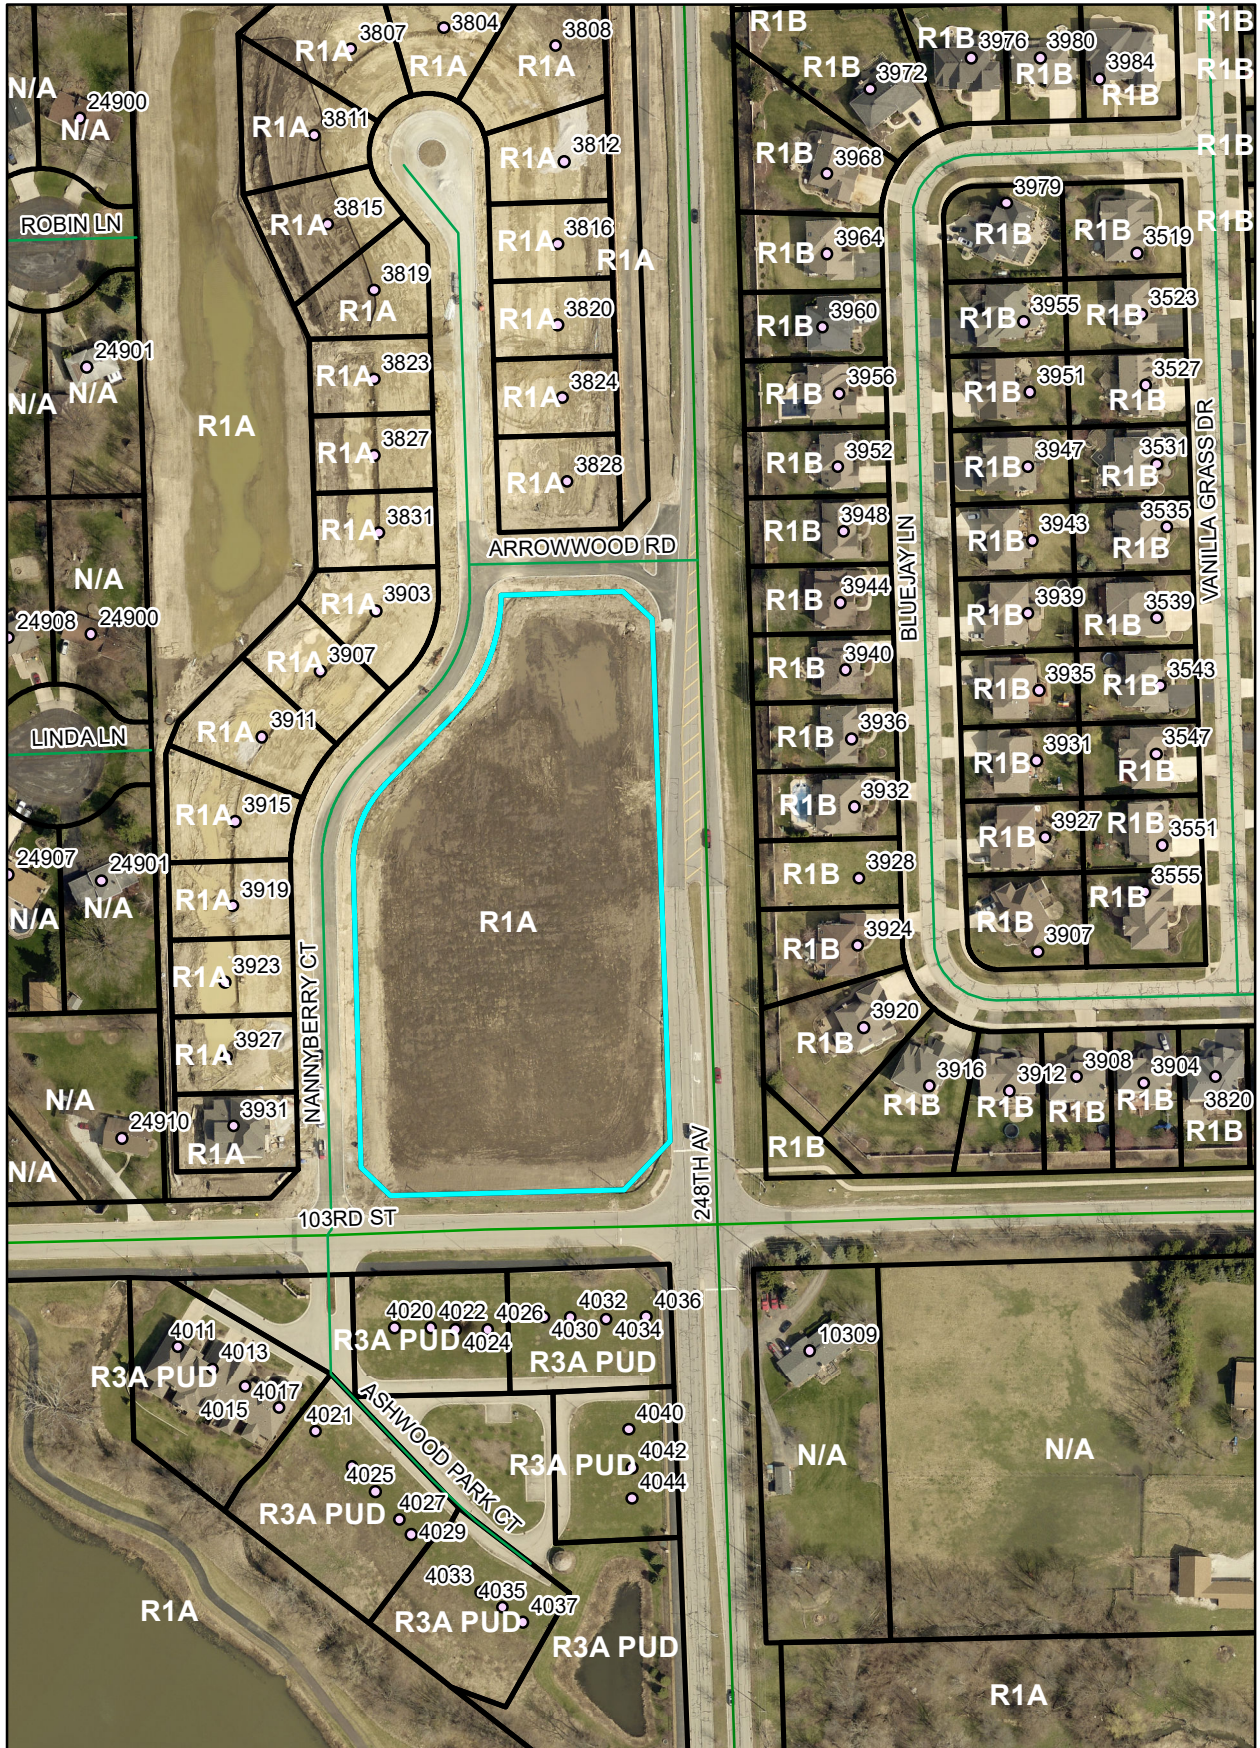

Location Map of Ashwood Heights Unit 2

0 0.025 0.05 0.1 Miles

N