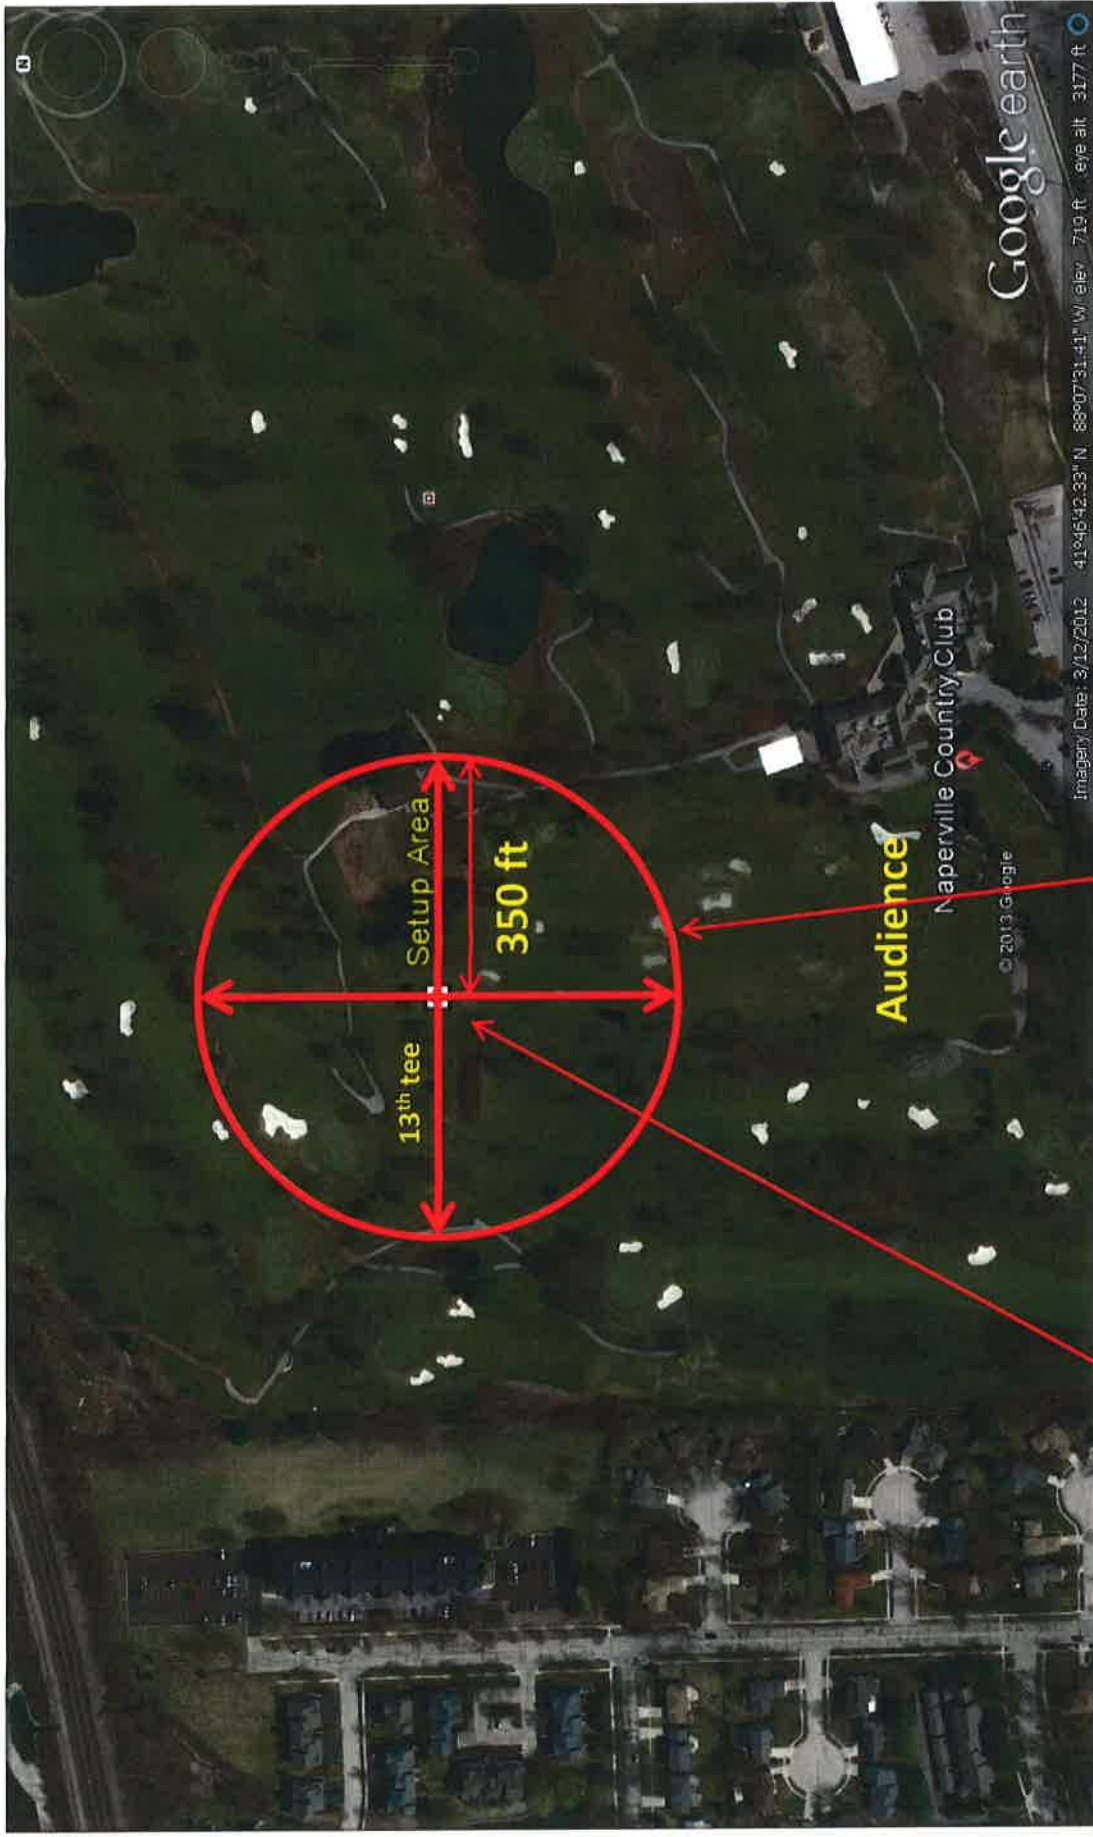

NAPERVILLE COUNTRY CLUB

June 25, 2017

Product Summary:

Approximately:

200 – 1” Aerial Display Shells

99– 2 ½” Aerial Display Shells

296 – 3” Aerial Display Shells

89– 4” Aerial Display Shells

54-5” Aerial Display Shells

Operator:

Kim Mitzel will be the operator for this display.

We will provide two (2) fully charged fire extinguishers for the display and the operators will bring eye, ear, and head protection with them.

Shells will be shunted and put in approved boxes. The crew will sweep the area after the show.

Naperville Country Club

25 W570 Chicago Ave. Naperville, IL

5" Max Shell / 3" Angles

1/10/2017 Wynn Cramer

Launch Location: X Setup Area: 50'x 50'

Site Radius: 350' From Setup Area.

South end of rack banks are 30'ft North of driving range fairway. Box items just off fairway.