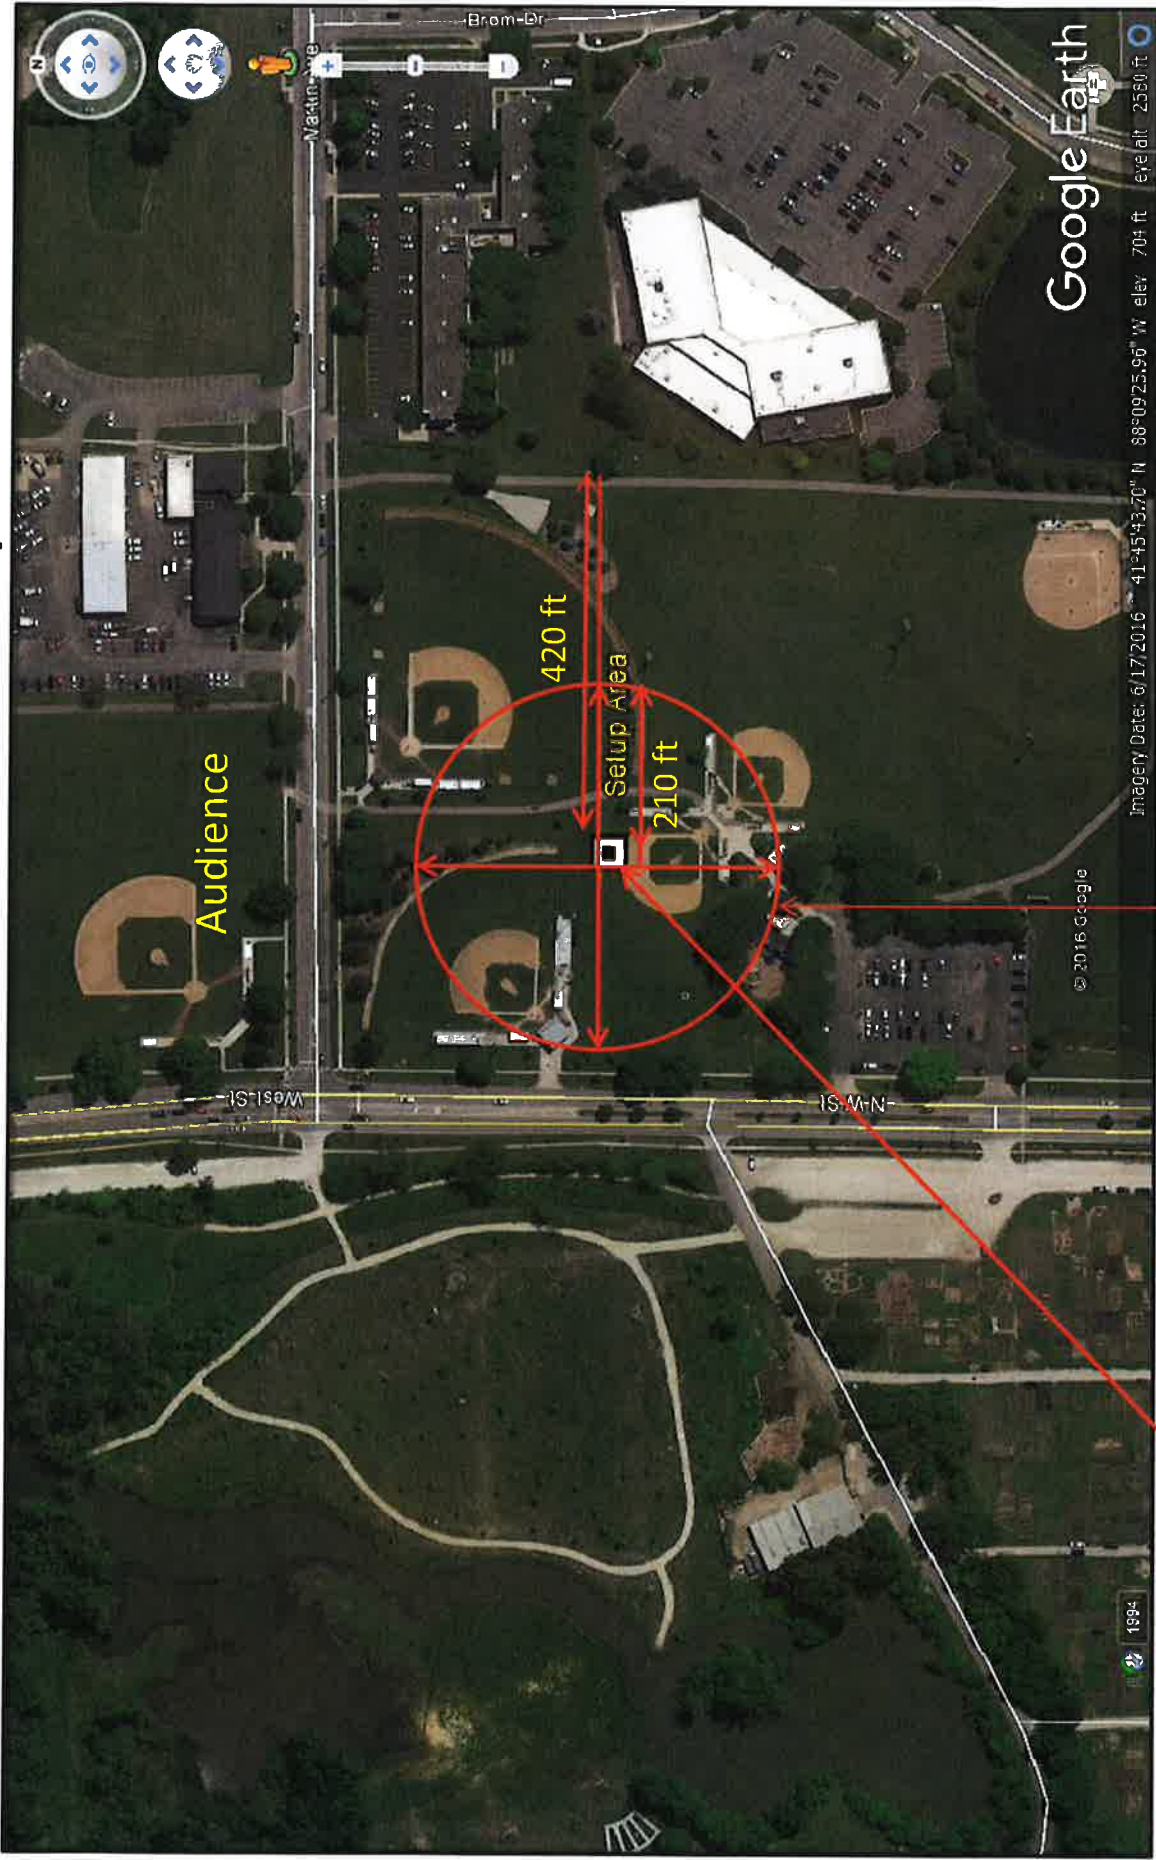

India Day Celebration

3 inch Max Shell/ No Angles

724 S. West St. (Knoch Park) Naperville, IL

4/27/2017 Wynn Cramer

**Launch Location: Setup Area: 30'x 50'
420 ft from the Hospital.**

Site Radius: 210 ft From Setup Area &