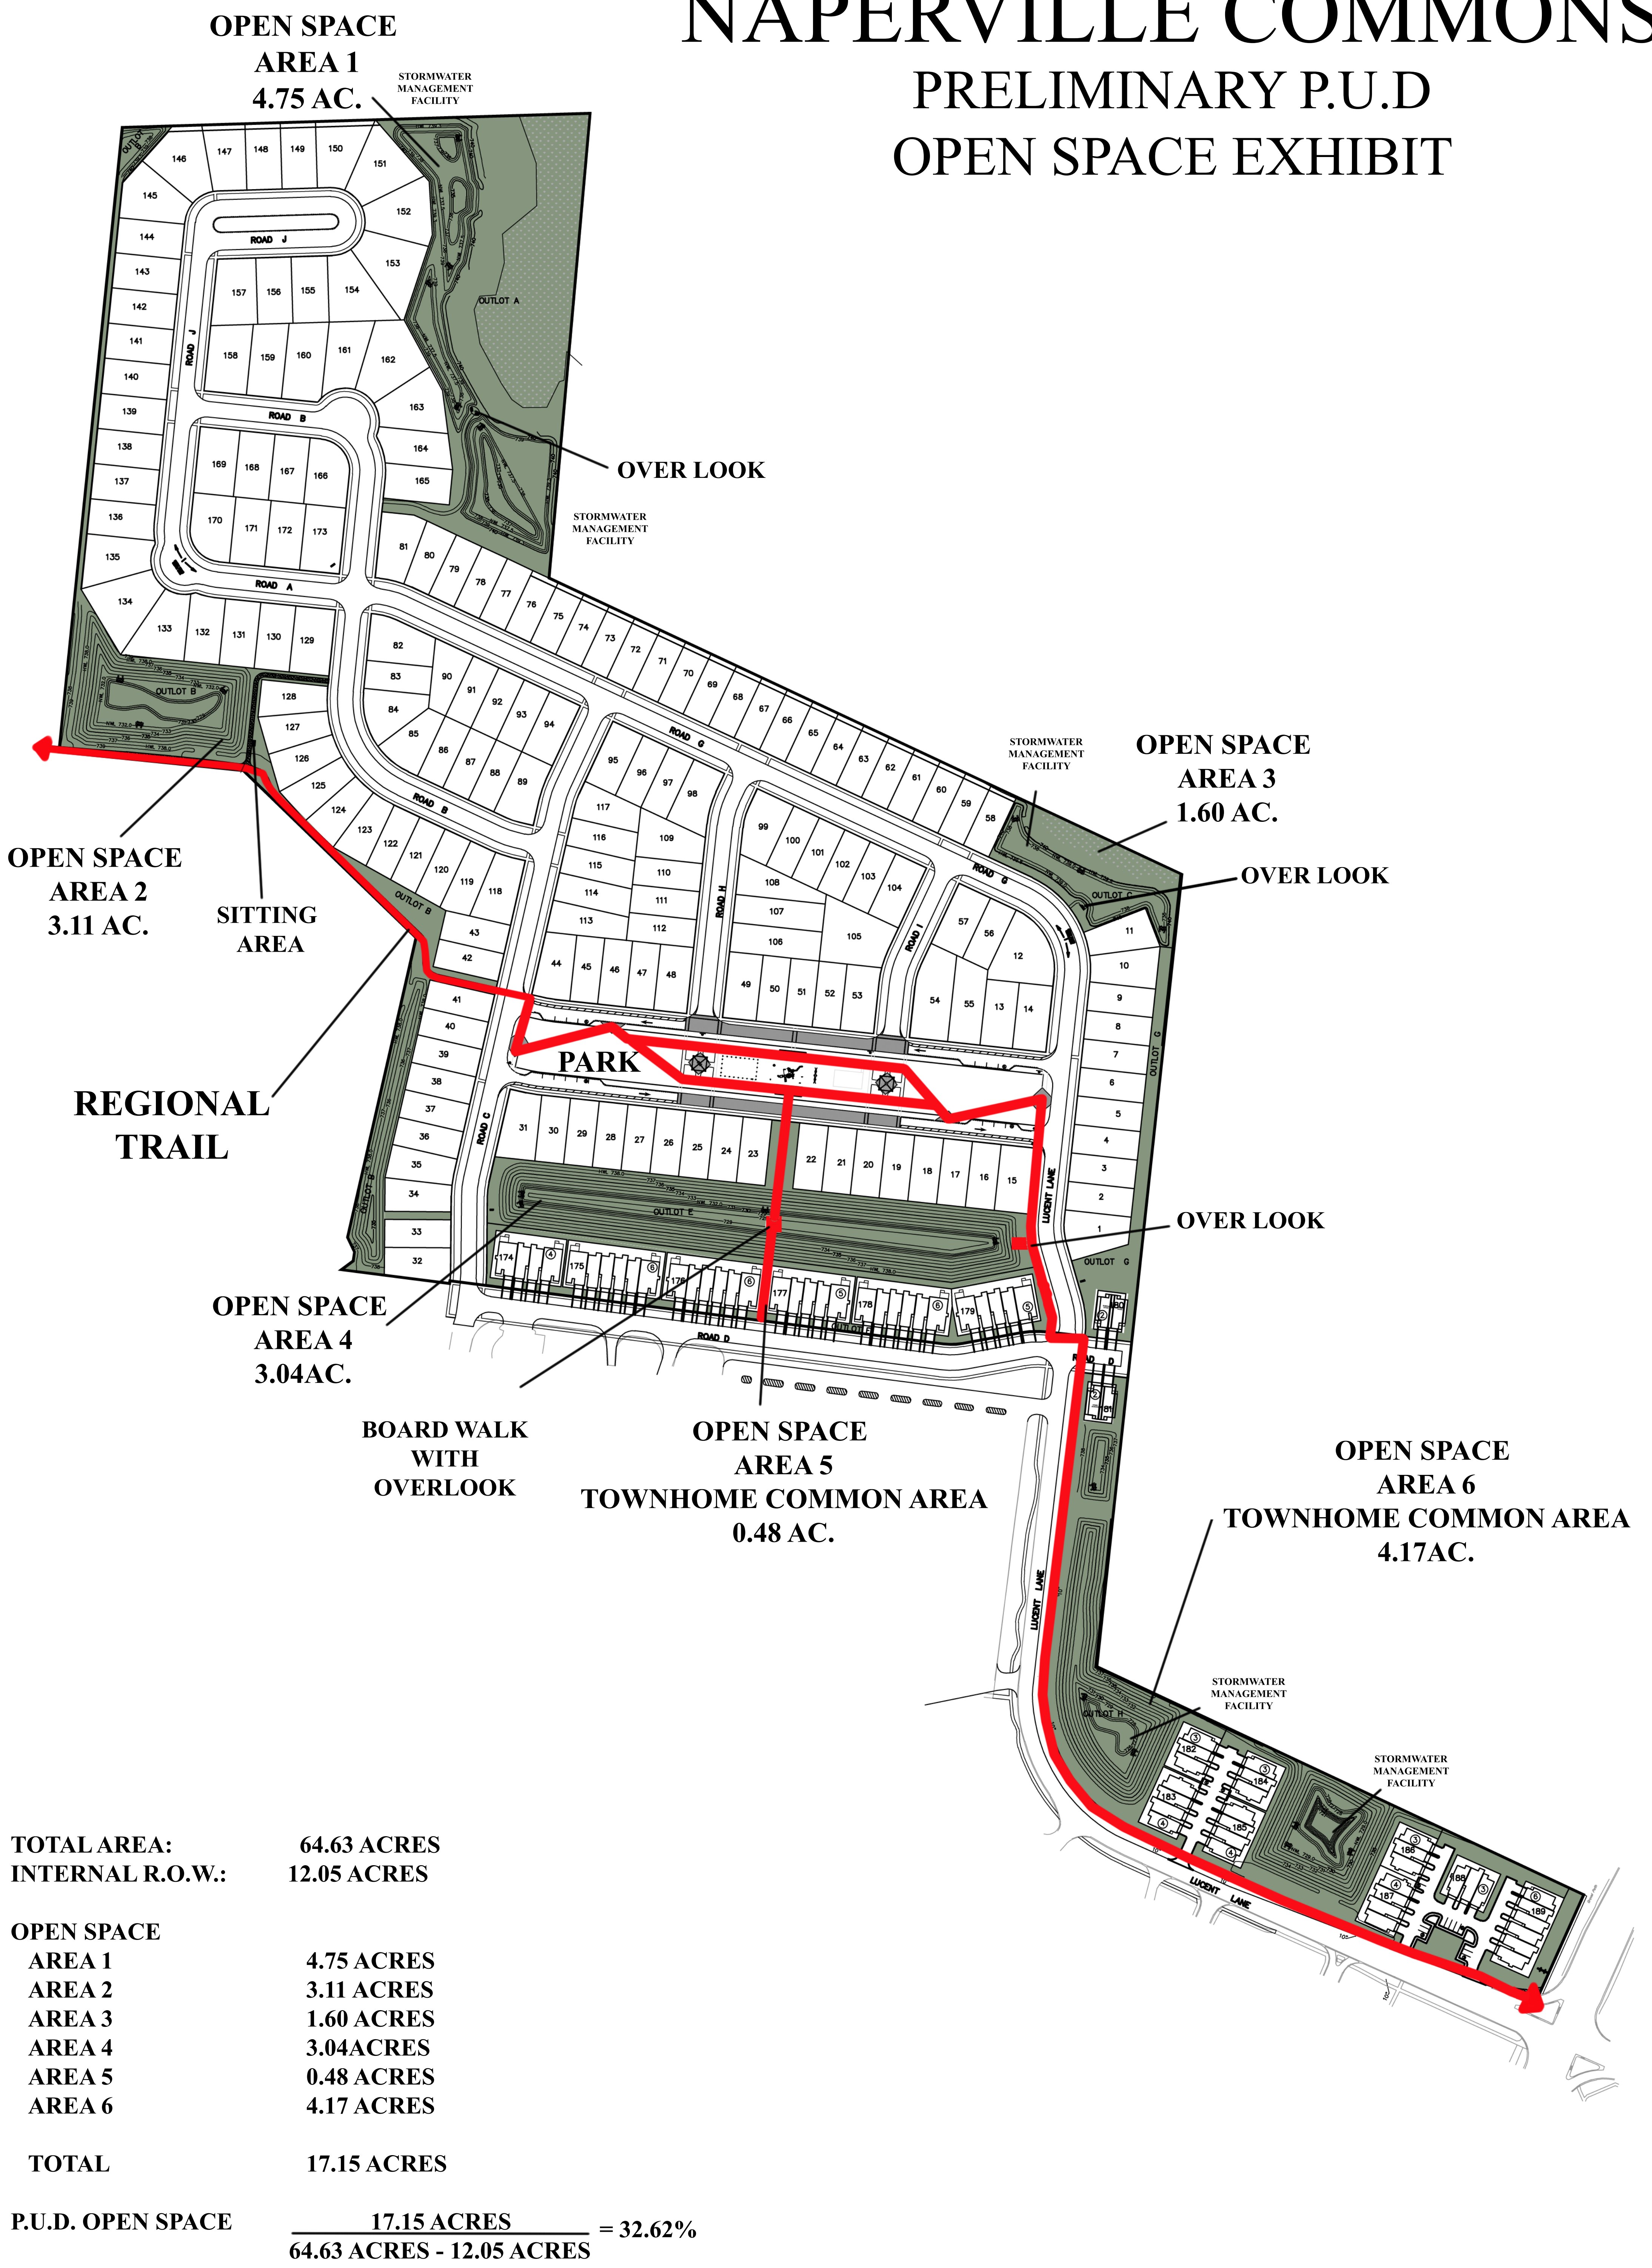

NAPERVILLE COMMONS

PRELIMINARY P.U.D OPEN SPACE EXHIBIT

PULTE HOME CORPORATION - ILLINOIS DIVISION
 1900 East Golf Road, Suite 300
 Schaumburg, Illinois 60173
 (847) 230-5400

Completed: 11-5-20
 Revised: 12-10-20, 1-19-21