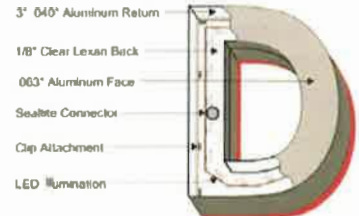

Reverse Lit Channel Letters

FRONT VIEW