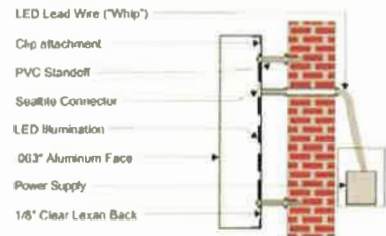

SIDE VIEW

IMPORTANT

Please take the time to review the artwork closely to ensure all colors, locations, and spellings are correct. While we work hard to ensure quality and accuracy, any errors not corrected during the approval process will be the responsibility of the customer. Please reply with approval, or call with any questions/concerns.