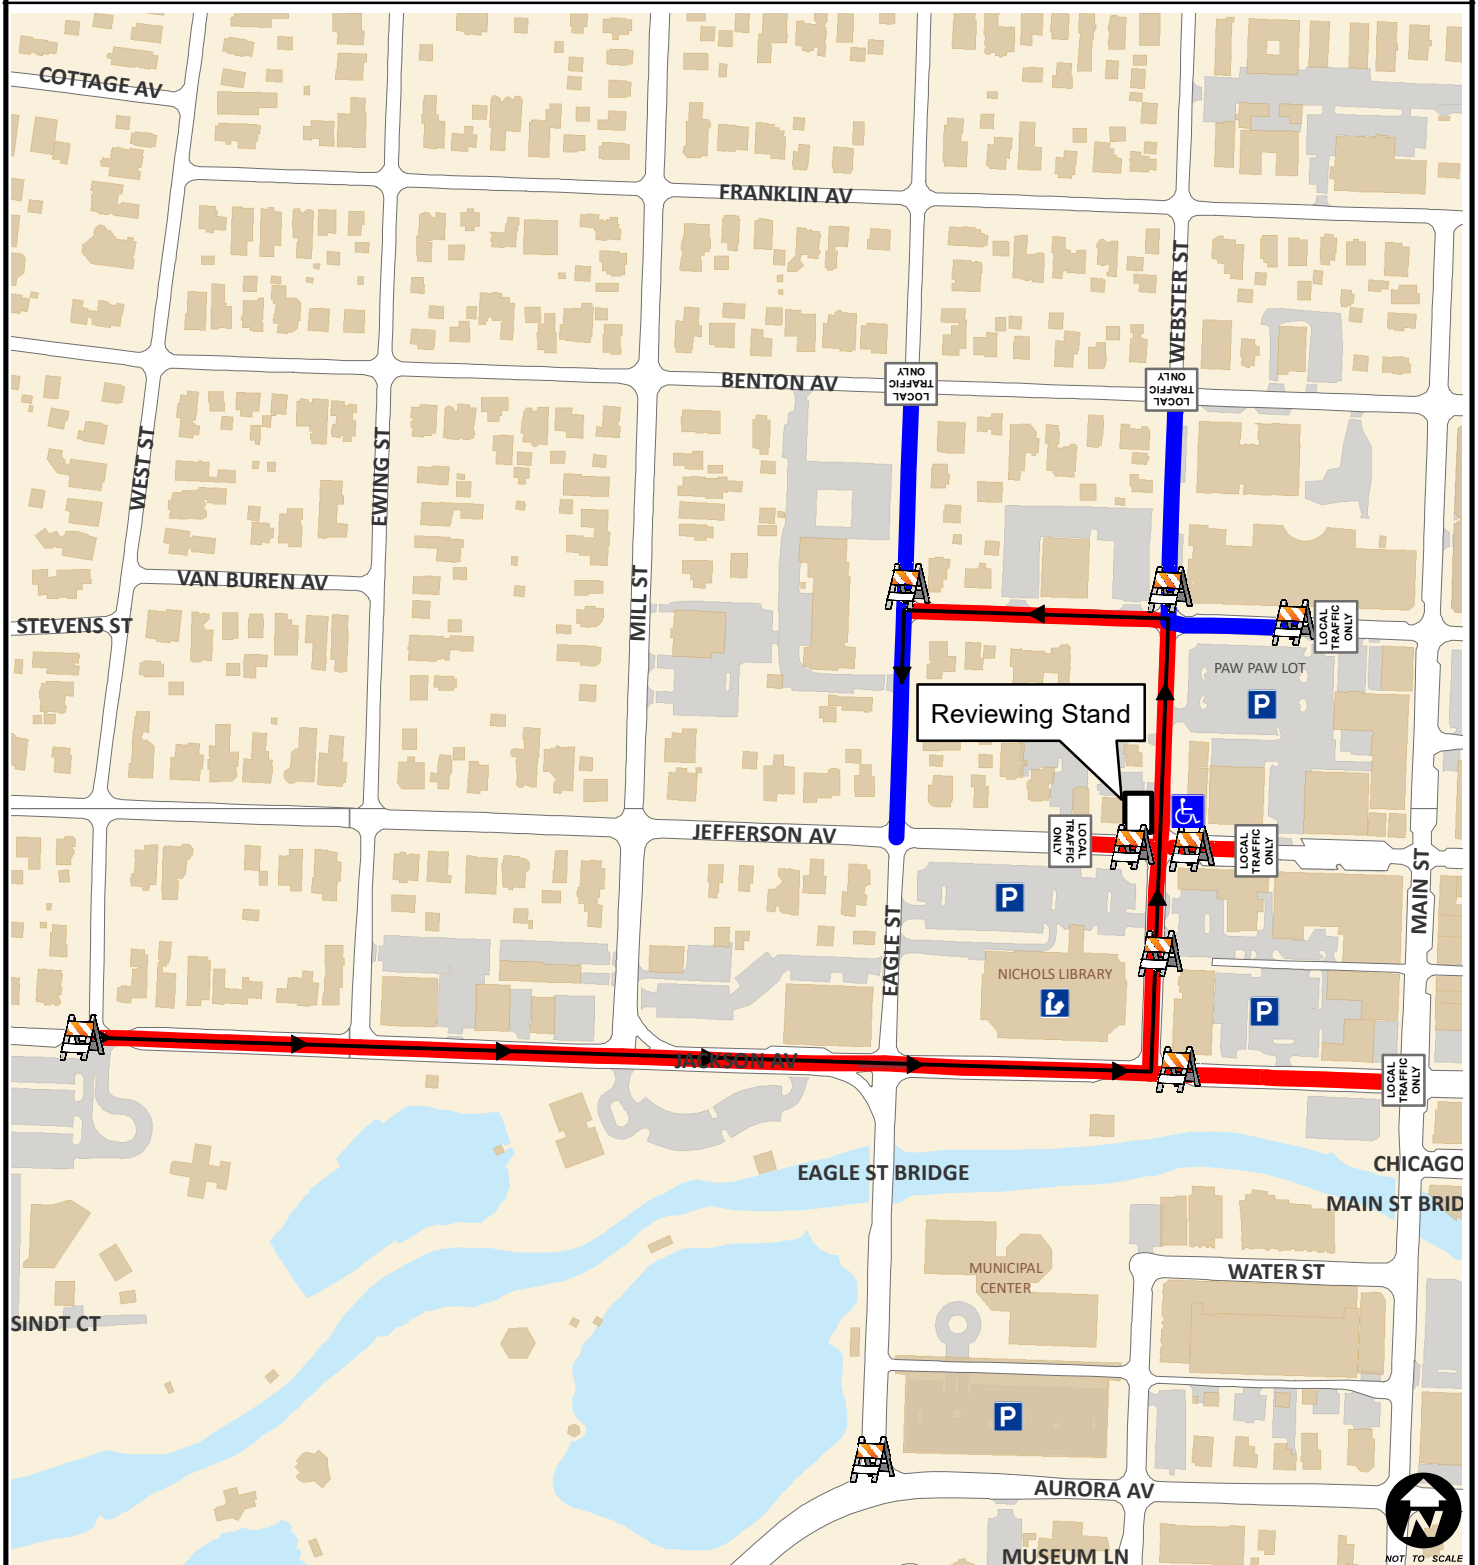

Hometown Holidays - Friday, November 29, 2019

Traffic Control Plan

City of Naperville
 Special Events
 Dawn Portner (630) 305-5340
www.naperville.il.us
 October 2019

This map should be used for reference only. The data is subject to change without notice. The City of Naperville assumes no liability in the use or application of the data. Reproduction or redistribution is forbidden without expressed written consent from the City of Naperville.

Legend

- Parade Route
- Road Closure and No Parking/Tow-Away Zone: 4:30pm to 8:30pm
- Road Closure and No Parking/Tow-Away Zone: 6:00pm to 8:30pm
- Road Closure Barricade
- Public Parking