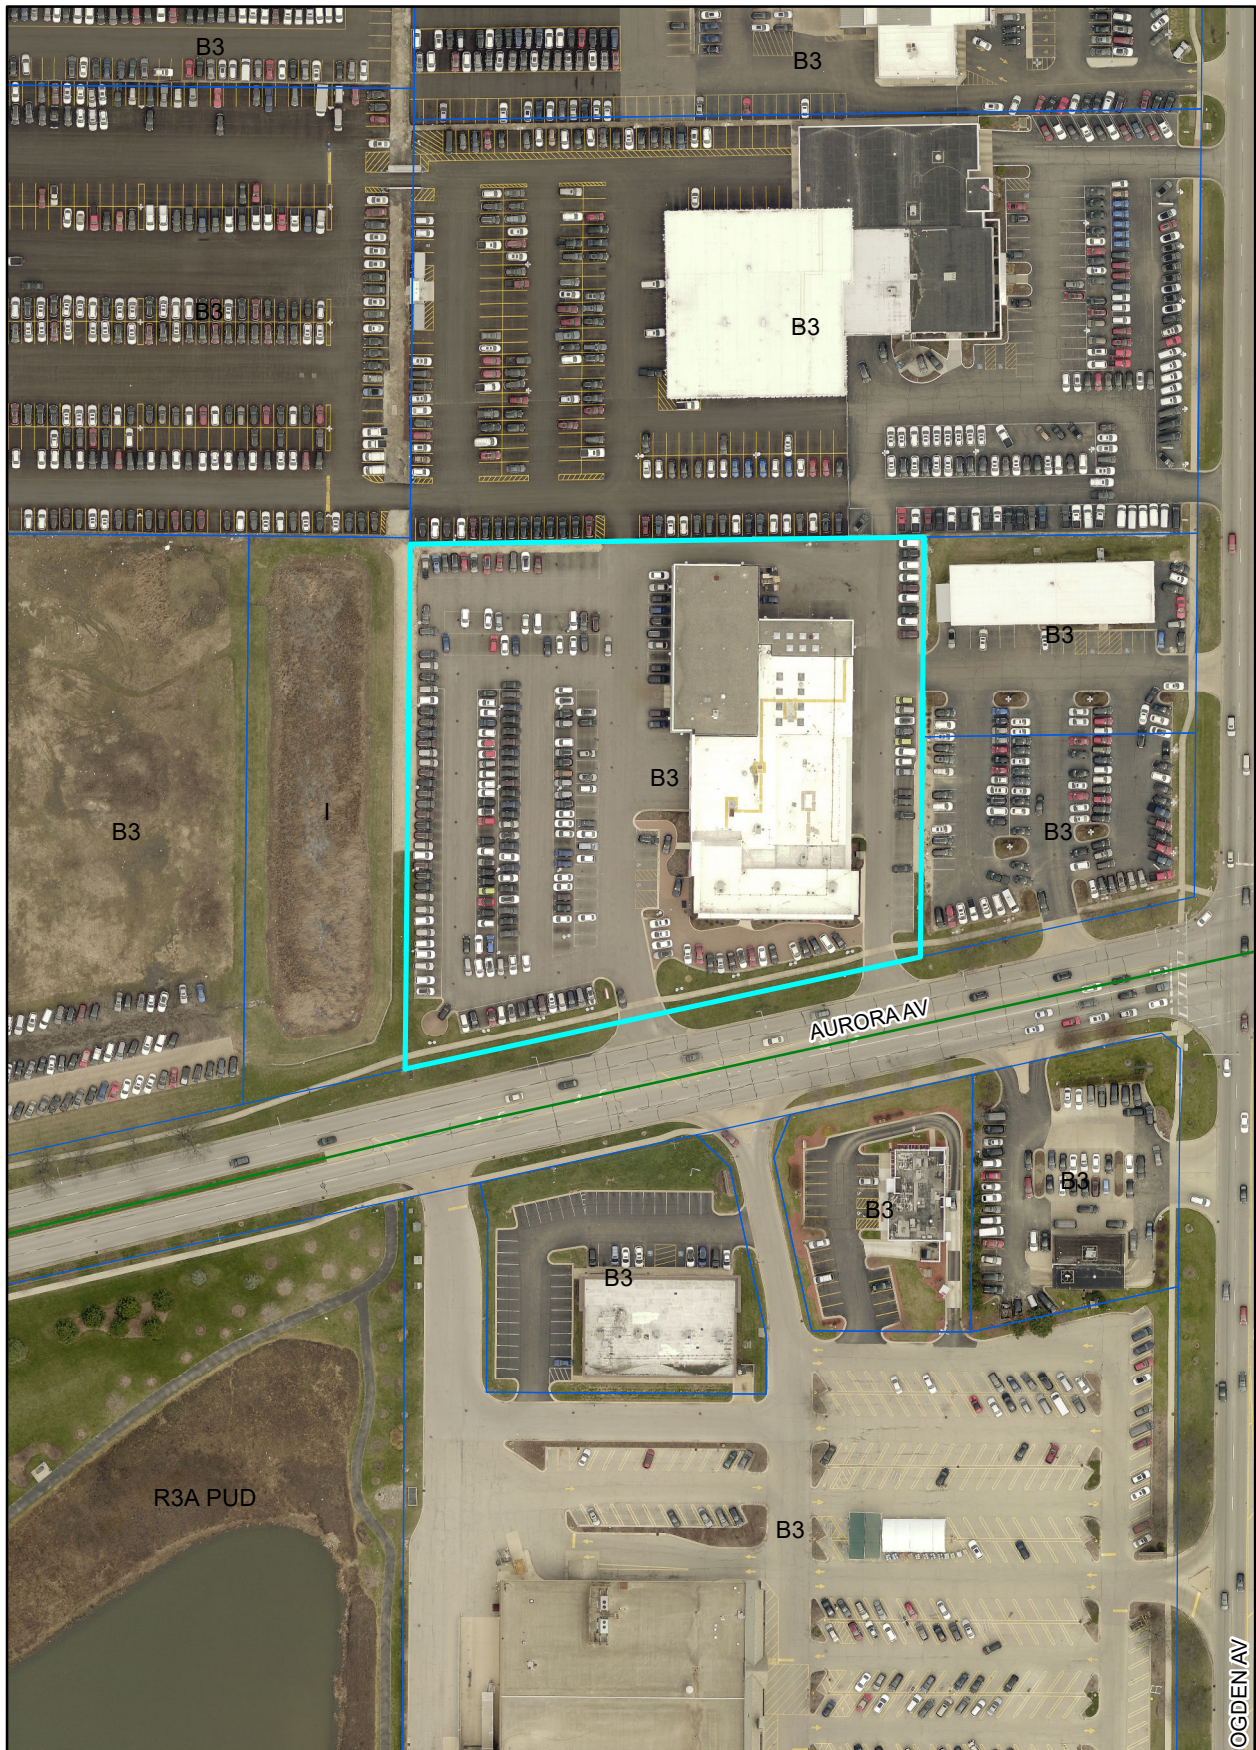

Location Map of 1661 Aurora Avenue

0 0.02 0.04 0.08 Miles