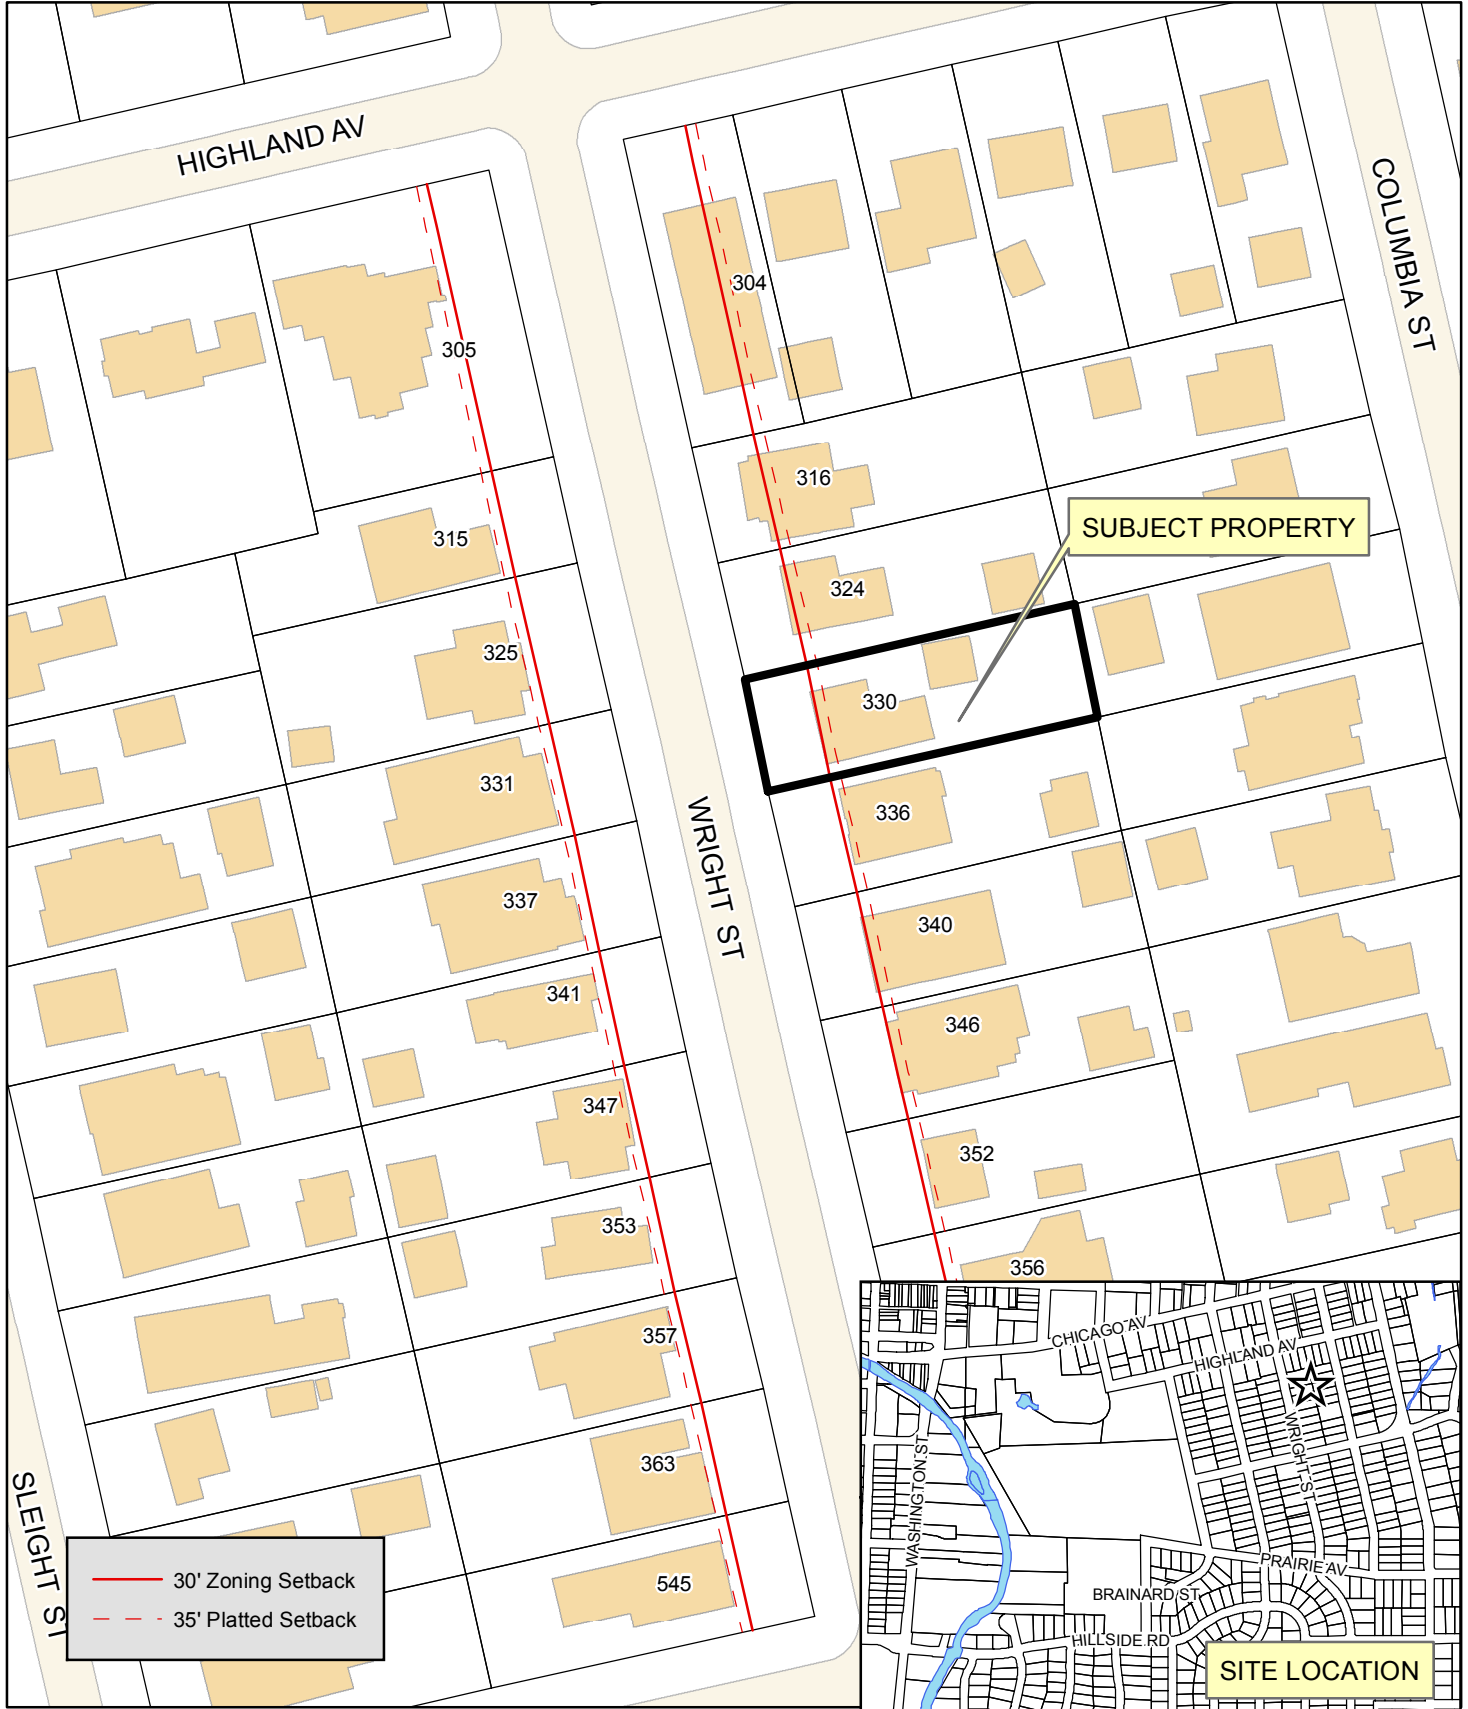

City of Naperville
330 S. WRIGHT STREET

Transportation, Engineering and
Development Business Group
Questions Contact (630) 420-6719
www.naperville.il.us
Jan 2018