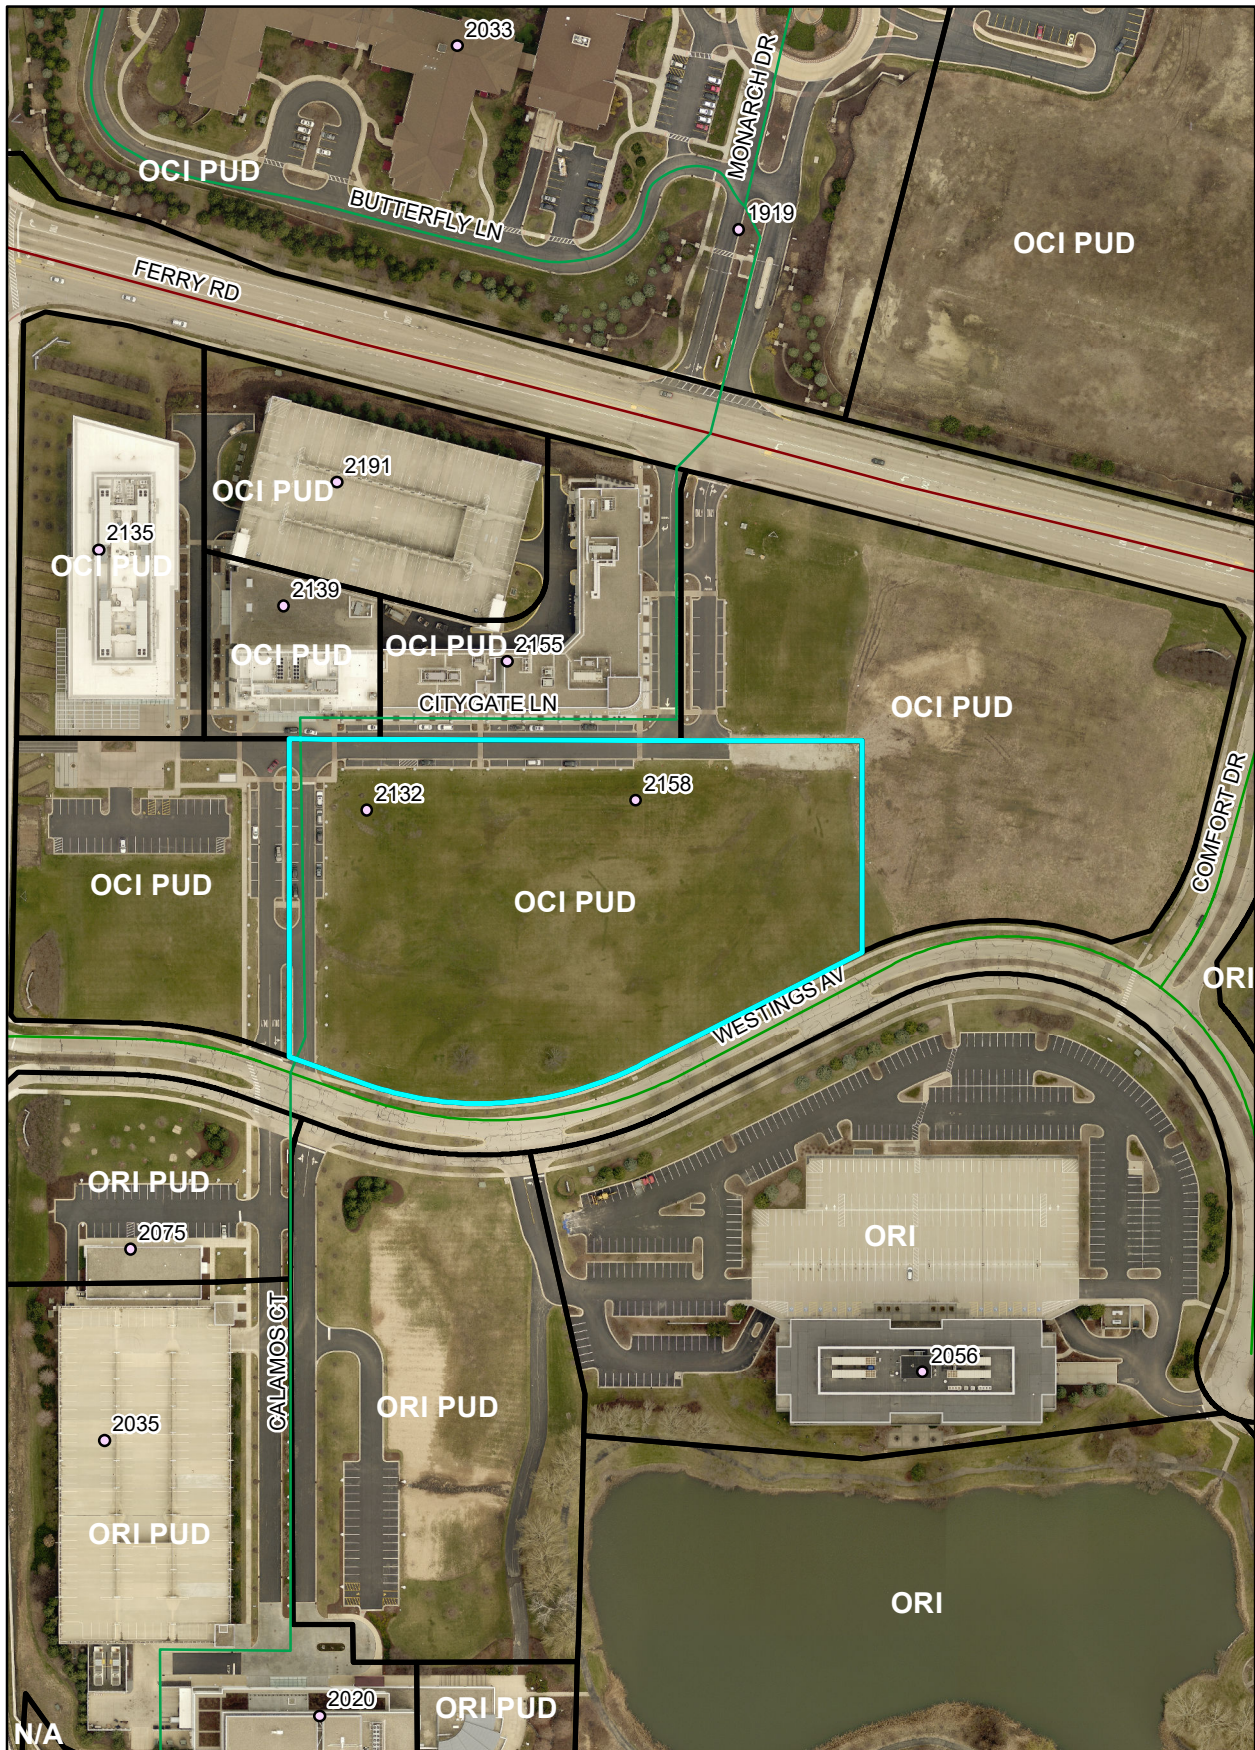

Location Map of 2132 City Gate Ln

0 0.025 0.05 0.1 Miles

N