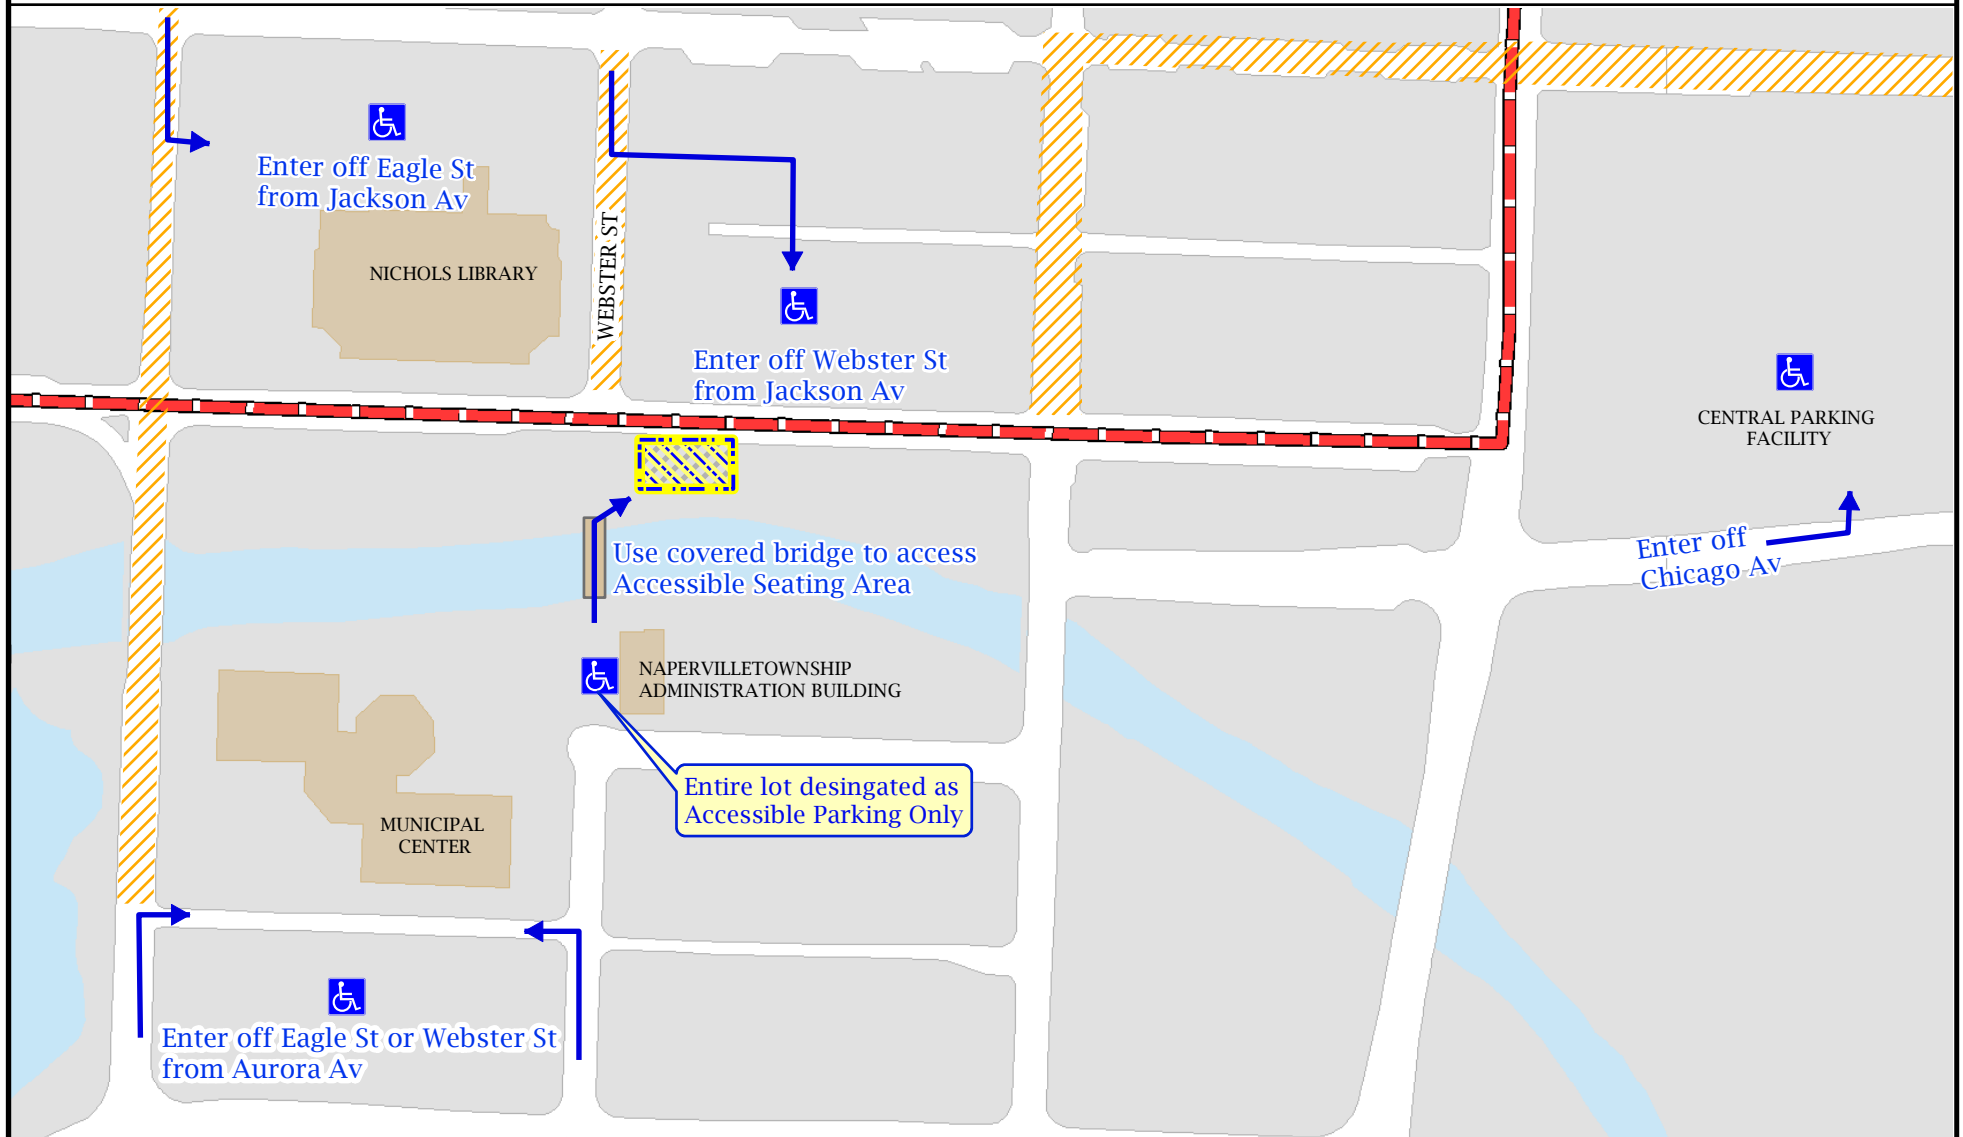

MEMORIAL DAY PARADE ACCESSIBLE LOCATIONS - MAY 27, 2019

Special Events
 Dawn Portner
 (630) 305-5340
www.naperville.il.us
 January 2019

LEGEND

Accessible Parking Available

Accessible Viewing Area

Parade Route - Street Closure

Approximately 9:30am-1:00pm
 No Parking, Tow-Away Zone 5am-1:00pm

Street closure and limited parking access
 9:30am-1:00pm - Not a Tow-Away Zone

This map should be used for reference only. The data Naperville assumes no liability in the use or application of the data. Reproduction or redistribution is forbidden without expressed written consent from the City of Naperville.