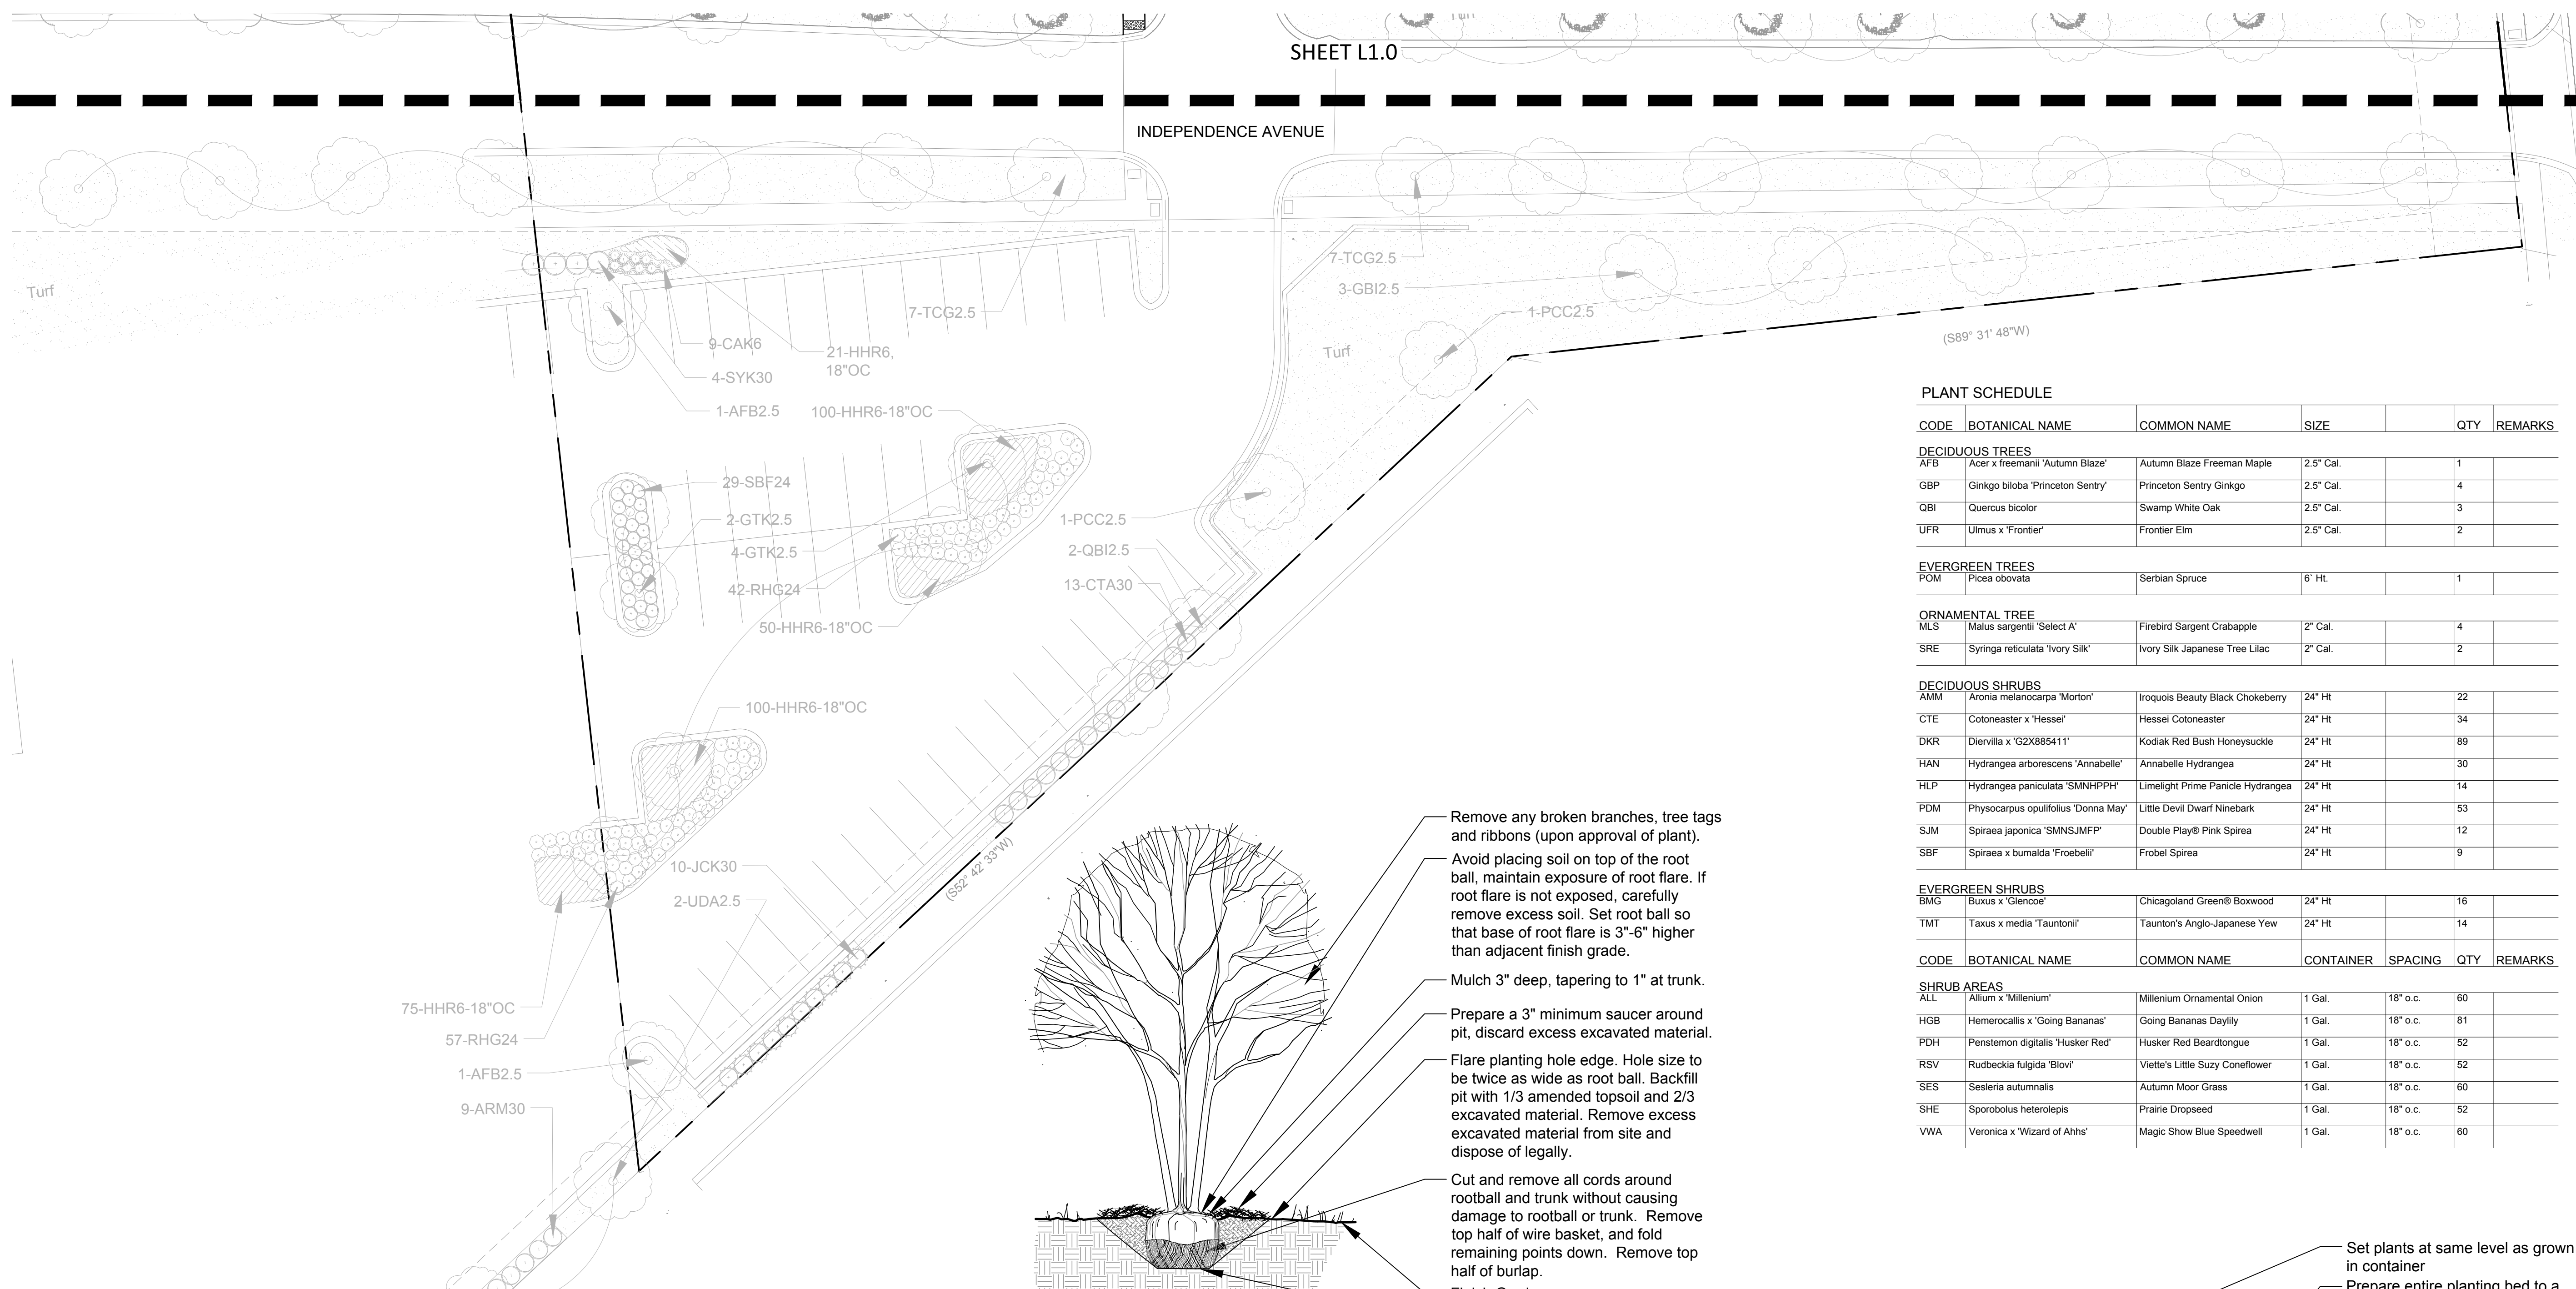

PLANT SCHEDULE

CODE	BOTANICAL NAME	COMMON NAME	SIZE	QTY	REMARKS	
DECIDUOUS TREES						
AFB	Acer x freemanii 'Autumn Blaze'	Autumn Blaze Freeman Maple	2.5' Cal.	1		
GBP	Ginkgo biloba 'Princeton Sentry'	Princeton Sentry Ginkgo	2.5' Cal.	4		
QBI	Quercus bicolor	Swamp White Oak	2.5' Cal.	3		
UFR	Ulmus x 'Frontier'	Frontier Elm	2.5' Cal.	2		
EVERGREEN TREES						
POM	Picea obovata	Serbian Spruce	6' Ht.	1		
ORNAMENTAL TREE						
MLS	Malus sargentii 'Select A'	Firebird Sargent Crabapple	2' Cal.	4		
SRE	Syringa reticulata 'Ivory Silk'	Ivory Silk Japanese Tree Lilac	2' Cal.	2		
DECIDUOUS SHRUBS						
AMM	Aronia melanocarpa 'Morton'	Iroquois Beauty Black Chokeberry	24" Ht	22		
CTE	Cotoneaster x 'Hessei'	Hessei Cotoneaster	24" Ht	34		
DKR	Diervilla x 'G2X885411'	Kodiak Red Bush Honeysuckle	24" Ht	89		
HAN	Hydrangea arborescens 'Annabelle'	Annabelle Hydrangea	24" Ht	30		
HLP	Hydrangea paniculata 'SMNHPPH'	Limelight Prime Panicle Hydrangea	24" Ht	14		
PDM	Physocarpus opulifolius 'Donna May'	Little Devil Dwarf Ninebark	24" Ht	53		
SJM	Spiraea japonica 'SMNSJMF'	Double Play® Pink Spirea	24" Ht	12		
SBF	Spiraea x bumalda 'Froebelii'	Froebel Spirea	24" Ht	9		
EVERGREEN SHRUBS						
BMG	Buxus x 'Glencoe'	Chicagoland Green® Boxwood	24" Ht	16		
TMT	Taxus x media 'Tauntonii'	Tauntoni's Anglo-Japanese Yew	24" Ht	14		
CODE	BOTANICAL NAME	COMMON NAME	CONTAINER	SPACING	QTY	REMARKS
SHRUB AREAS						
ALL	Allium x 'Millenium'	Millenium Ornamental Onion	1 Gal.	18" o.c.	60	
HGB	Hemerocallis x 'Going Bananas'	Going Bananas Daylily	1 Gal.	18" o.c.	81	
PDH	Penstemon digitalis 'Husker Red'	Husker Red Beardtongue	1 Gal.	18" o.c.	52	
RSV	Rudbeckia fulgida 'Blow'	Viette's Little Suzy Coneflower	1 Gal.	18" o.c.	52	
SES	Sesleria autumnalis	Autumn Moor Grass	1 Gal.	18" o.c.	60	
SHE	Sporobolus heterolepis	Prairie Dropseed	1 Gal.	18" o.c.	52	
VWA	Veronica x 'Wizard of Ahhs'	Magic Show Blue Speedwell	1 Gal.	18" o.c.	60