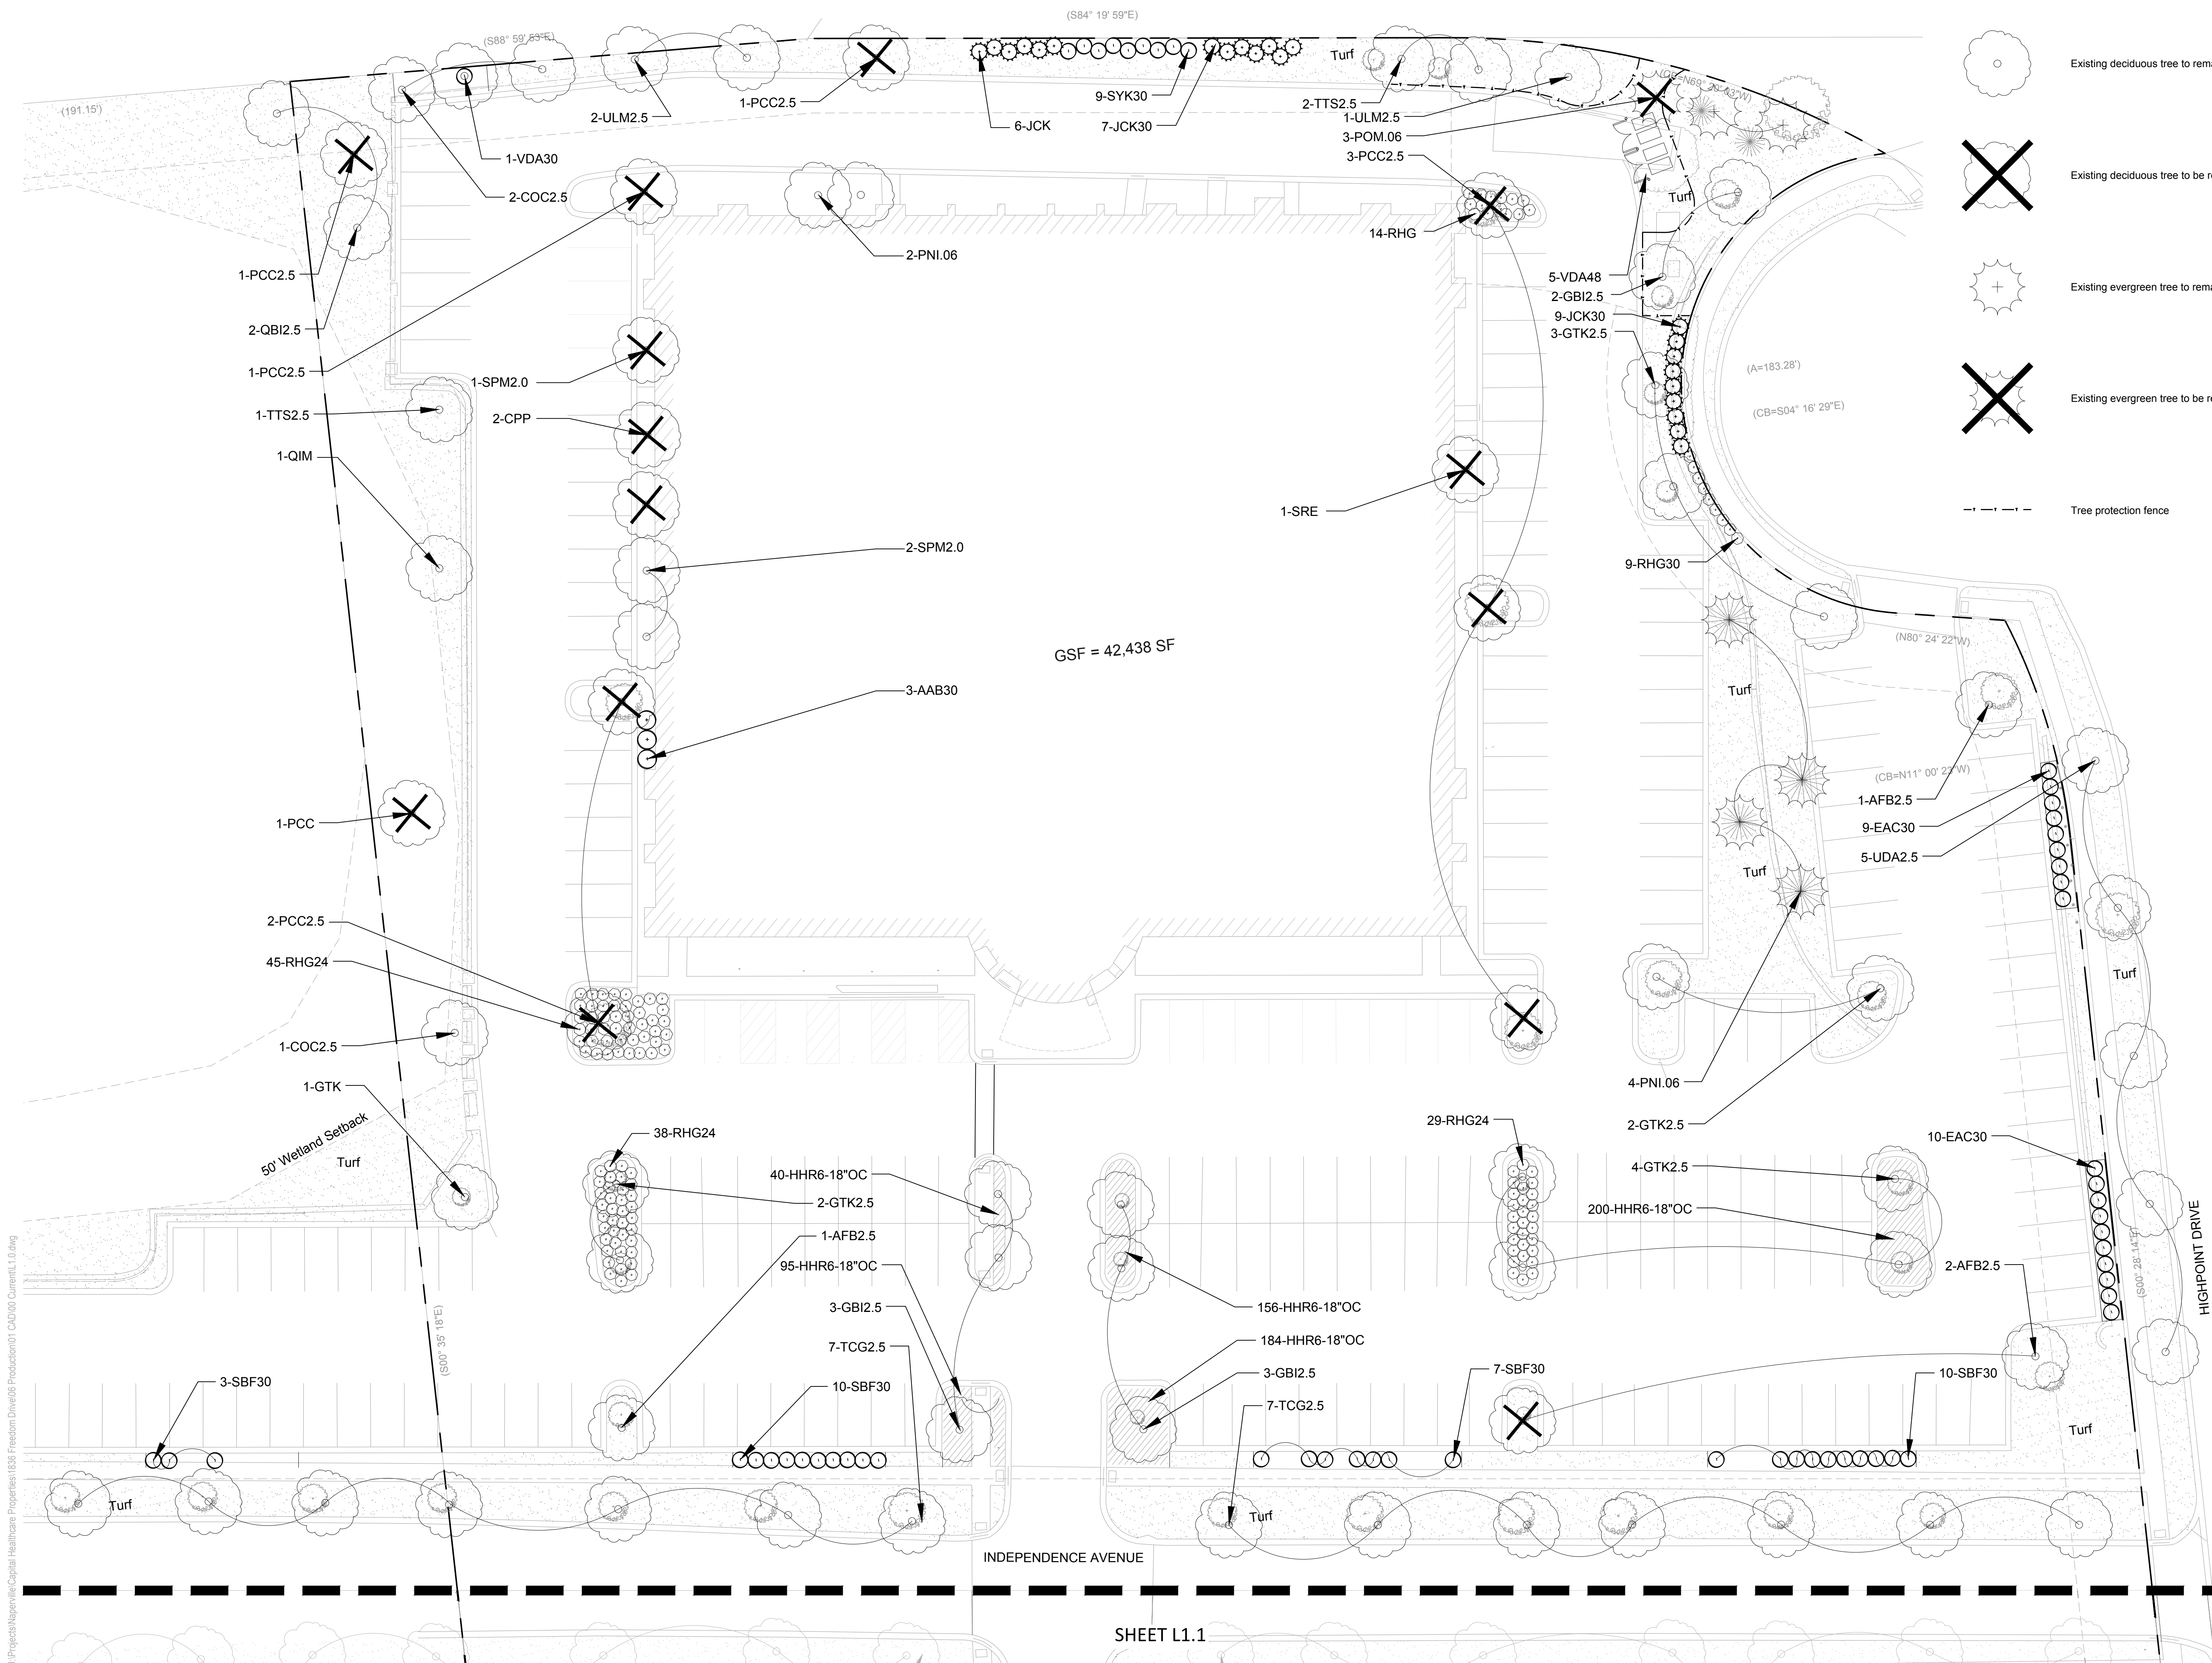

LEGEND

- Existing deciduous tree to remain
- Existing deciduous tree to be removed
- Existing evergreen tree to remain
- Existing evergreen tree to be removed
- Tree protection fence

ISSUED
December 22, 2023
REVISIONS

No	Date	Issue
1	1/5/2024	REVISED PER CITY COMMENTS
2	3/13/2024	REVISED PER CITY COMMENTS

CHECKED BY
DAF

DRAWN BY
BAM

SHEET TITLE
Tree Protection and Removals Plan

SCALE: 1" = 20'
SCALE IN FEET

NORTH

SHEET NUMBER
L1.0