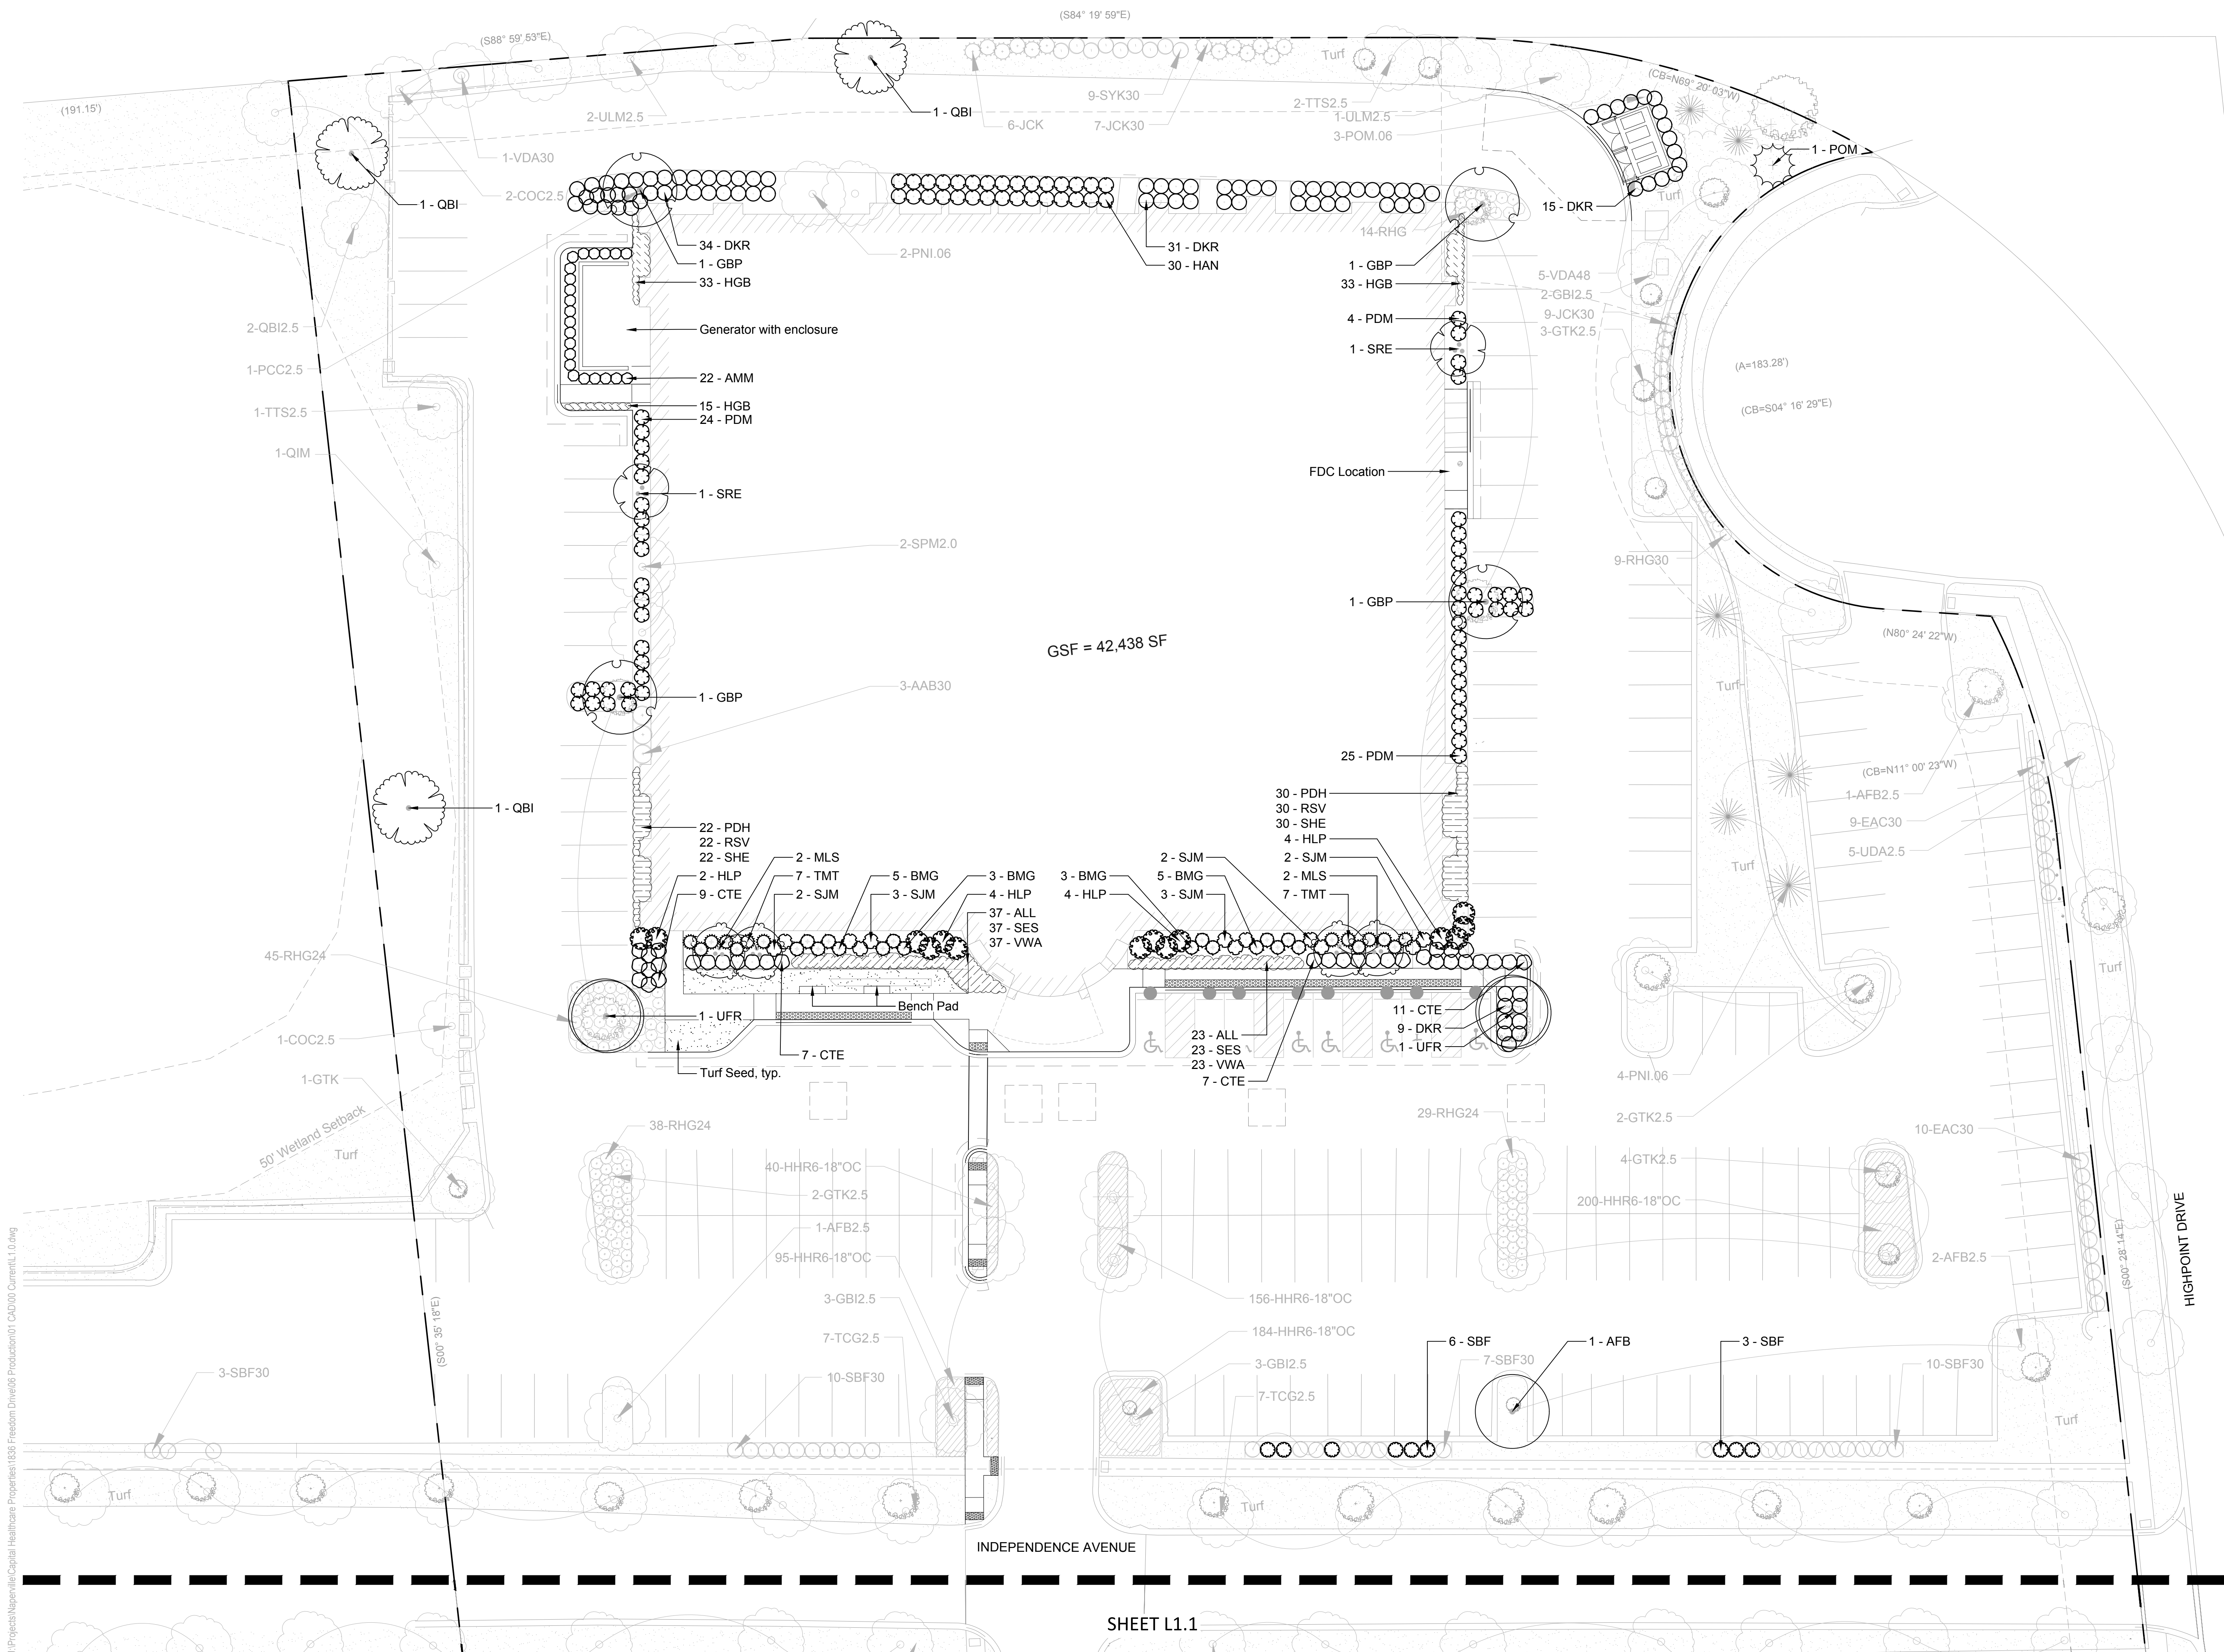

PREPARED FOR
Capital Healthcare Properties LLC

225 W. Hubbard Street, Suite 401,
Chicago, IL 60654

PROJECT
1836 Freedom Drive

Naperville, IL 60563

GSF = 42,438 SF

ISSUED
December 22, 2023

No	Date	Issue
1	1/5/2024	REVISED PER CITY COMMENTS
2	3/13/2024	REVISED PER CITY COMMENTS

CHECKED BY
DAF

DRAWN BY
BAM

SHEET TITLE
Landscape Plan

SCALE: 1" = 20' SCALE IN FEET

NORTH SHEET NUMBER

L1.2