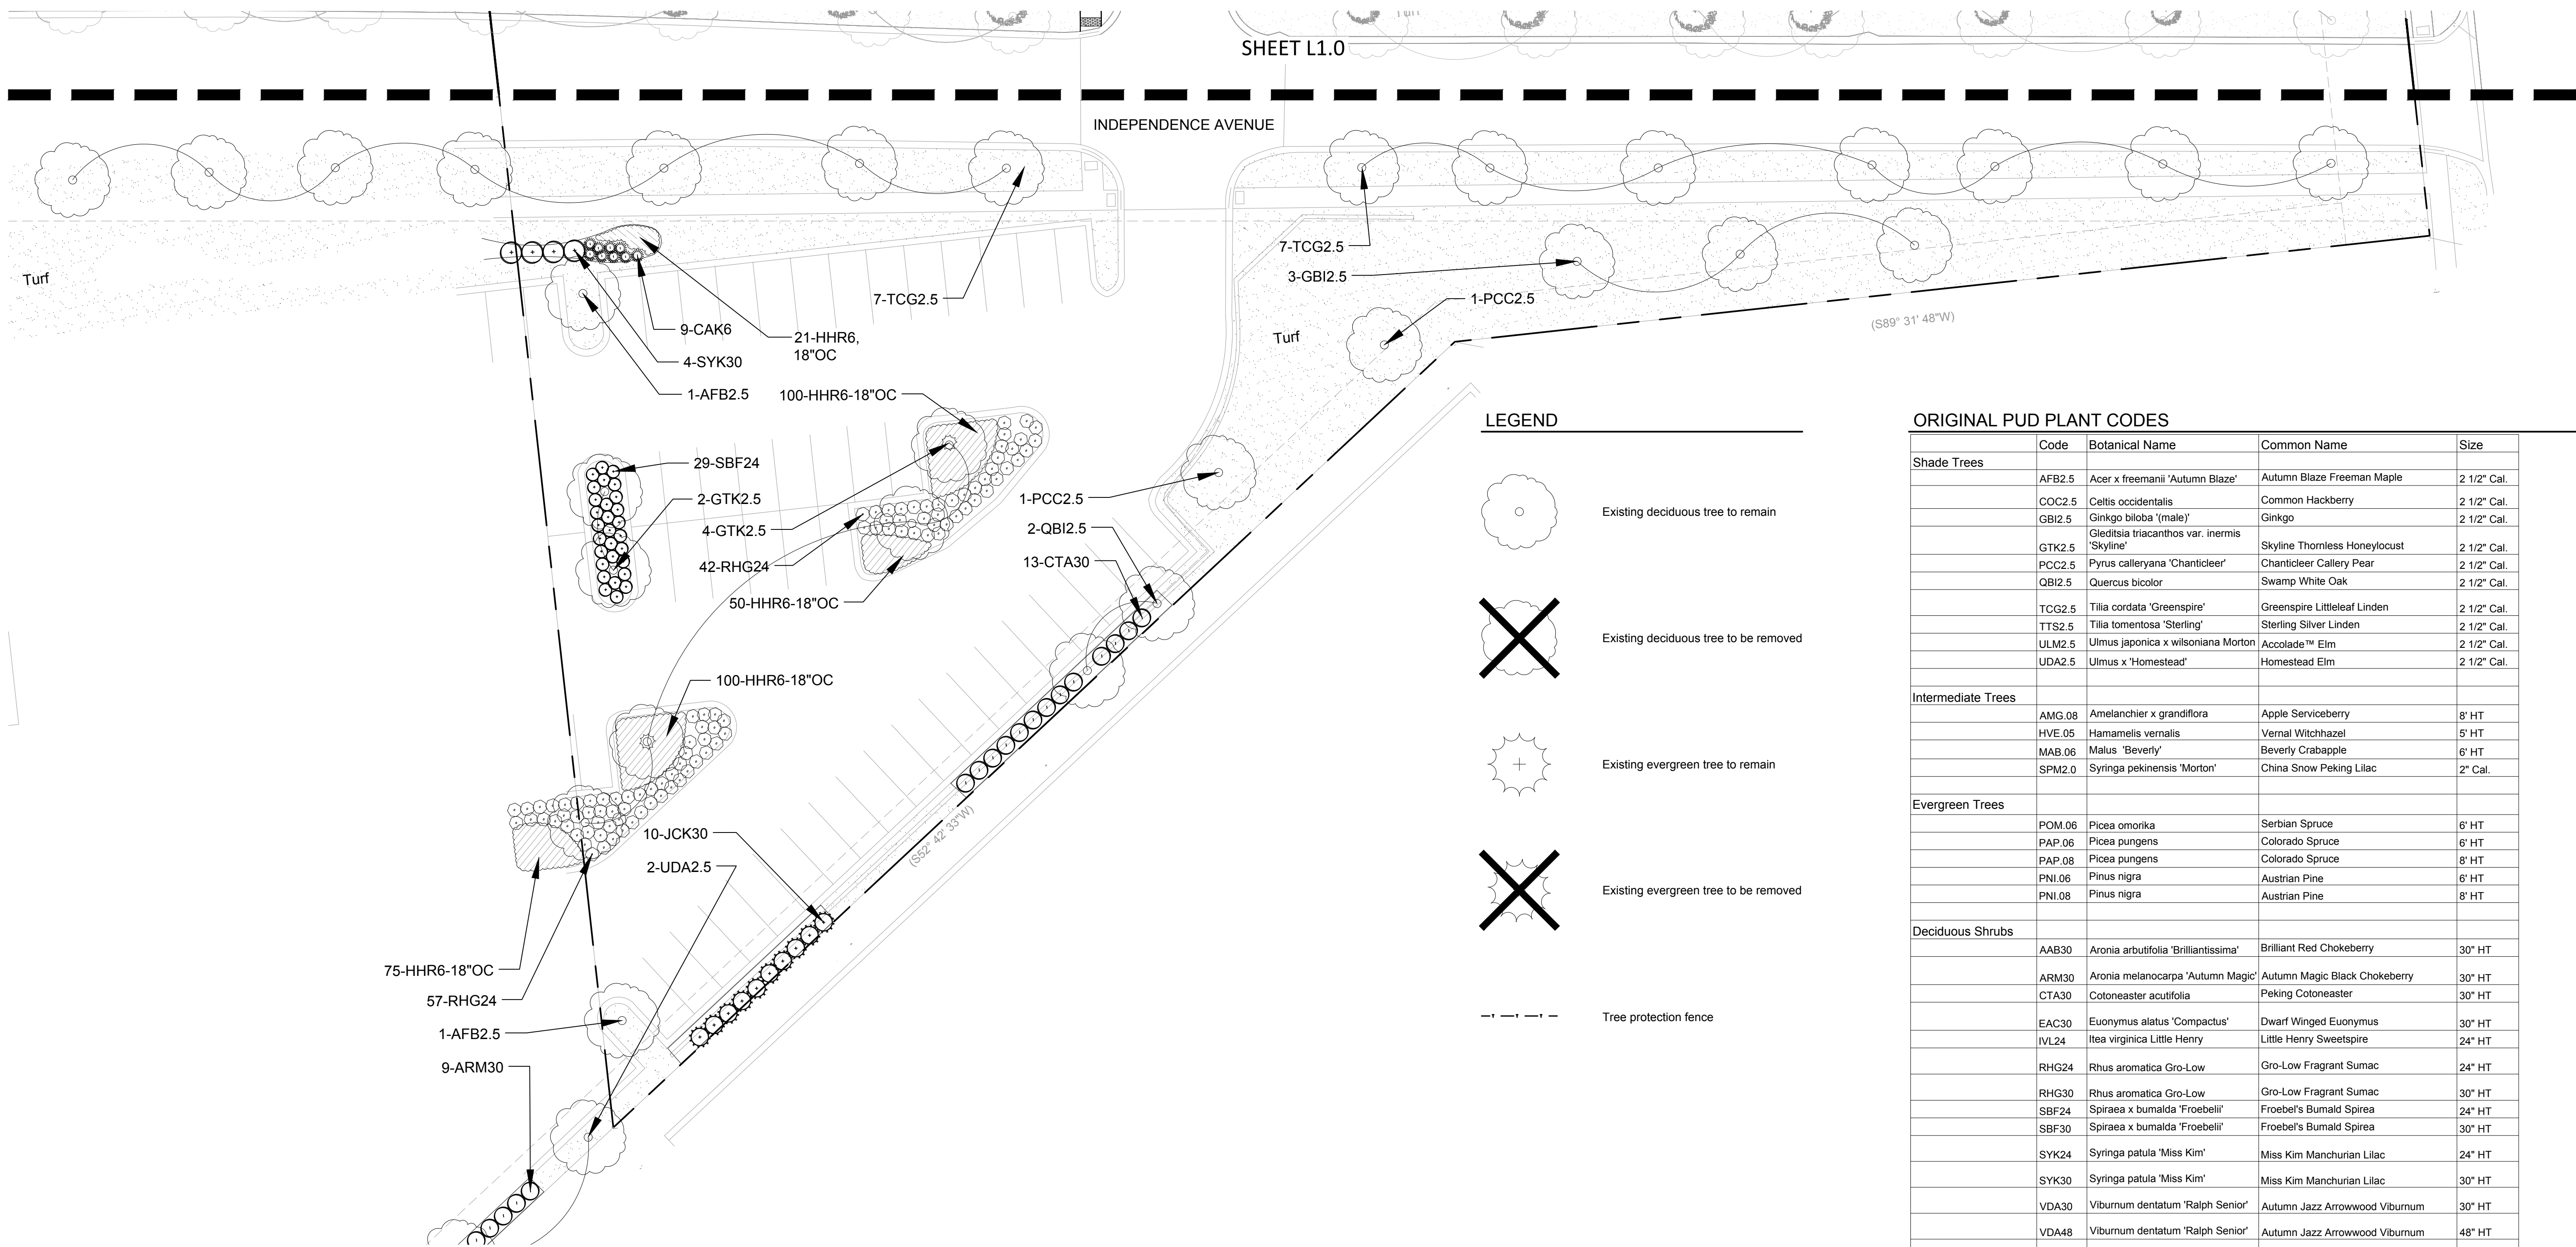

**LEGEND**

-  Existing deciduous tree to remain
-  Existing deciduous tree to be removed
-  Existing evergreen tree to remain
-  Existing evergreen tree to be removed
-  Tree protection fence

J:\Projects\Naperville\Capital Healthcare Properties\1836 Freedom Drive\05 Production\01 CAD\00 Current\L1.0.dwg

SCALE: 1" = 20'  
SCALE IN FEET

NORTH

SHEET NUMBER  
**L1.0**

Turf

LEGEND

- Existing deciduous tree to remain
- Existing deciduous tree to be removed
- Existing evergreen tree to remain
- Existing evergreen tree to be removed
- Tree protection fence

SHEET TITLE  
**Tree Protection and Removals Plan**

SCALE: 1" = 20' SCALE IN FEET

NORTH SHEET NUMBER

NOTE: SIZES SHOWN ON PLAN ARE ORIGINAL PLANTED SIZE, NOT CURRENT

PREPARED FOR  
**Capital Healthcare Properties LLC**

**1 Deciduous Tree Planting**  
Scale: 1/2" = 1'-0"

**2 Ornamental Tree Planting**  
Scale: 1/2" = 1'-0"

**3 Shrub Planting**  
Scale: 1/2" = 1'-0"

**4 Perennial Planting**  
Scale: 1/2" = 1'-0"

**5 PLANTING BED EDGE**  
Scale: 3" = 1'-0"