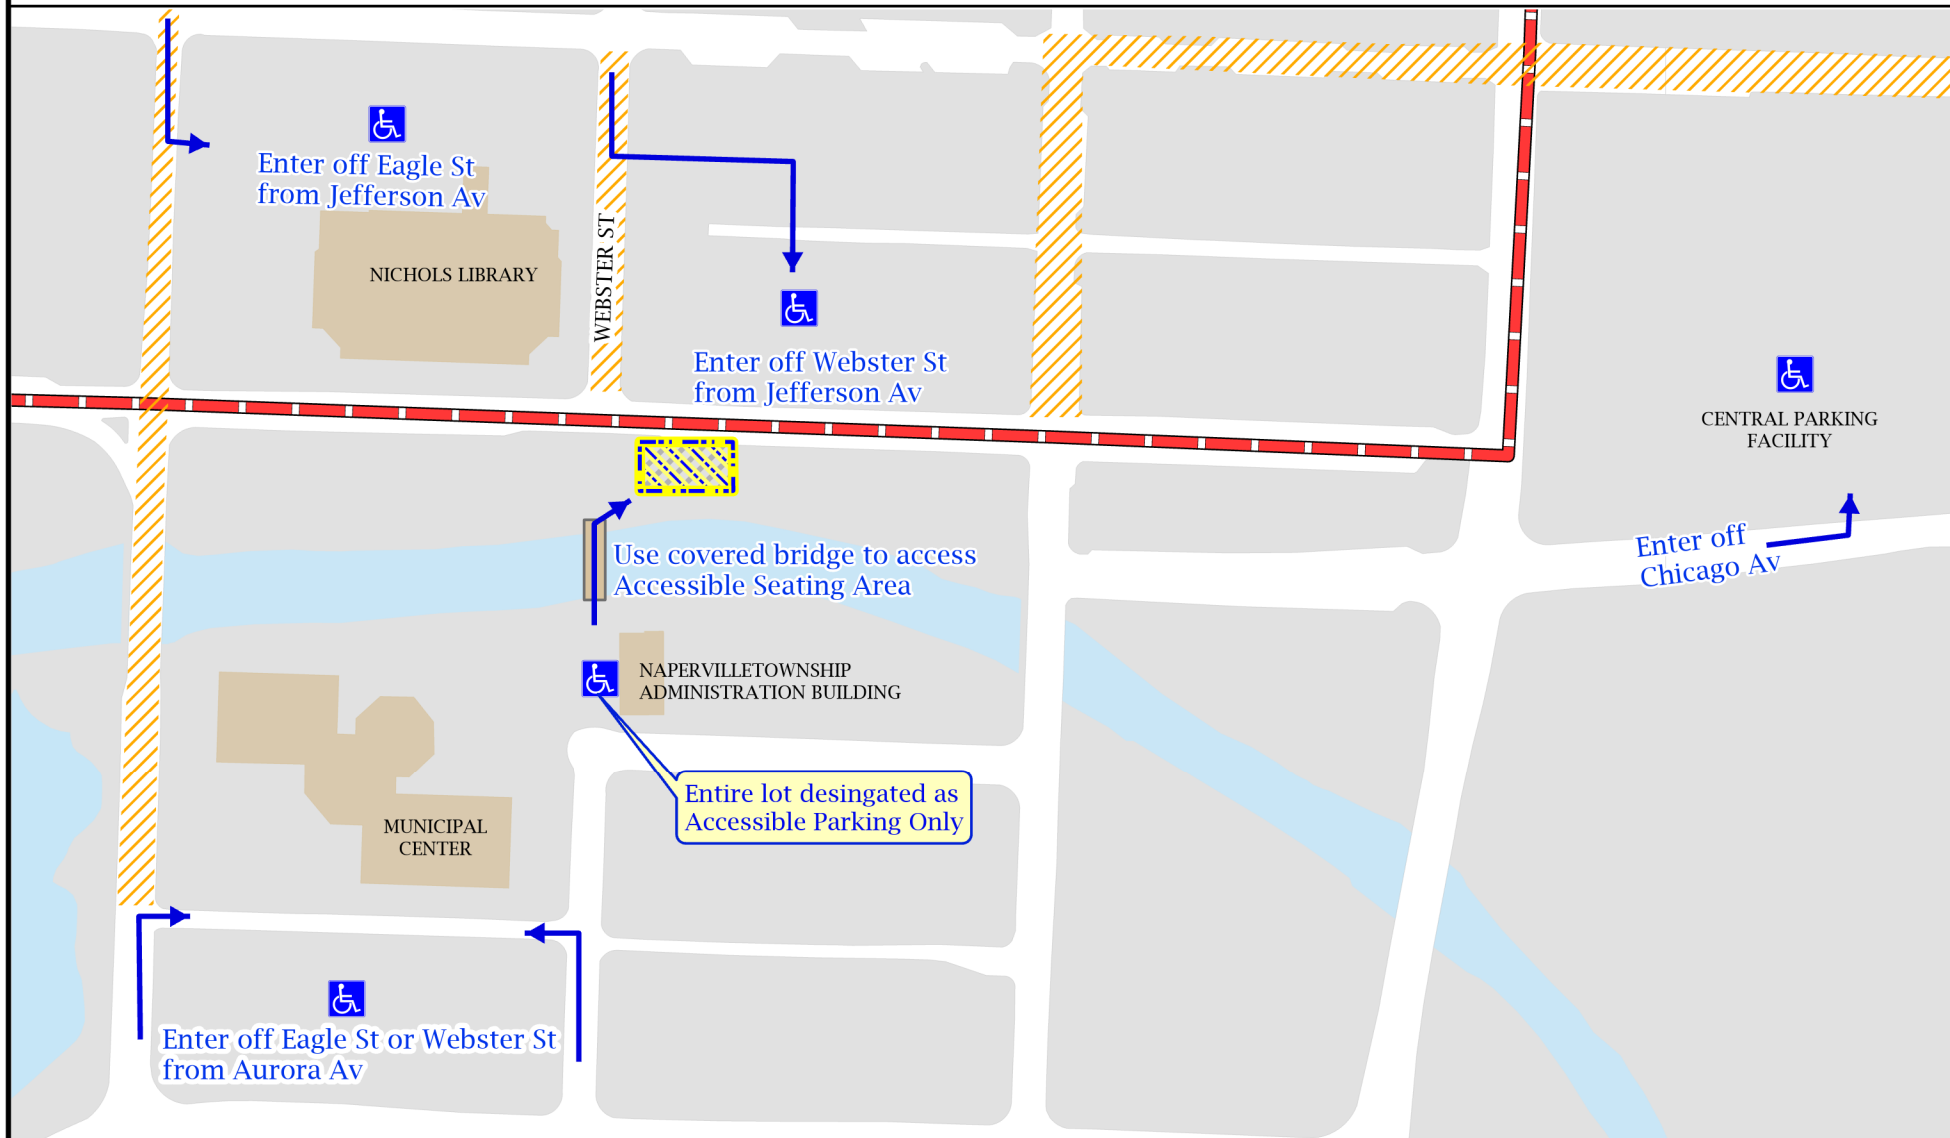

MEMORIAL DAY PARADE ACCESSIBLE LOCATIONS - MAY 25, 2026

Special Events
 (630) 420-6045
www.naperville.il.us
 January 2026

LEGEND

Accessible Parking Available

Accessible Viewing Area

Parade Route - Street Closure

Approximately 9:30am-1:00pm
 No Parking, Tow-Away Zone 5am-1:00pm

Street closure and limited parking access
 9:30am-1:00pm - Not a Tow-Away Zone

This map should be used for reference only. The data Naperville assumes no liability in the use or application of the data. Reproduction or redistribution is forbidden without expressed written consent from the City of Naperville.