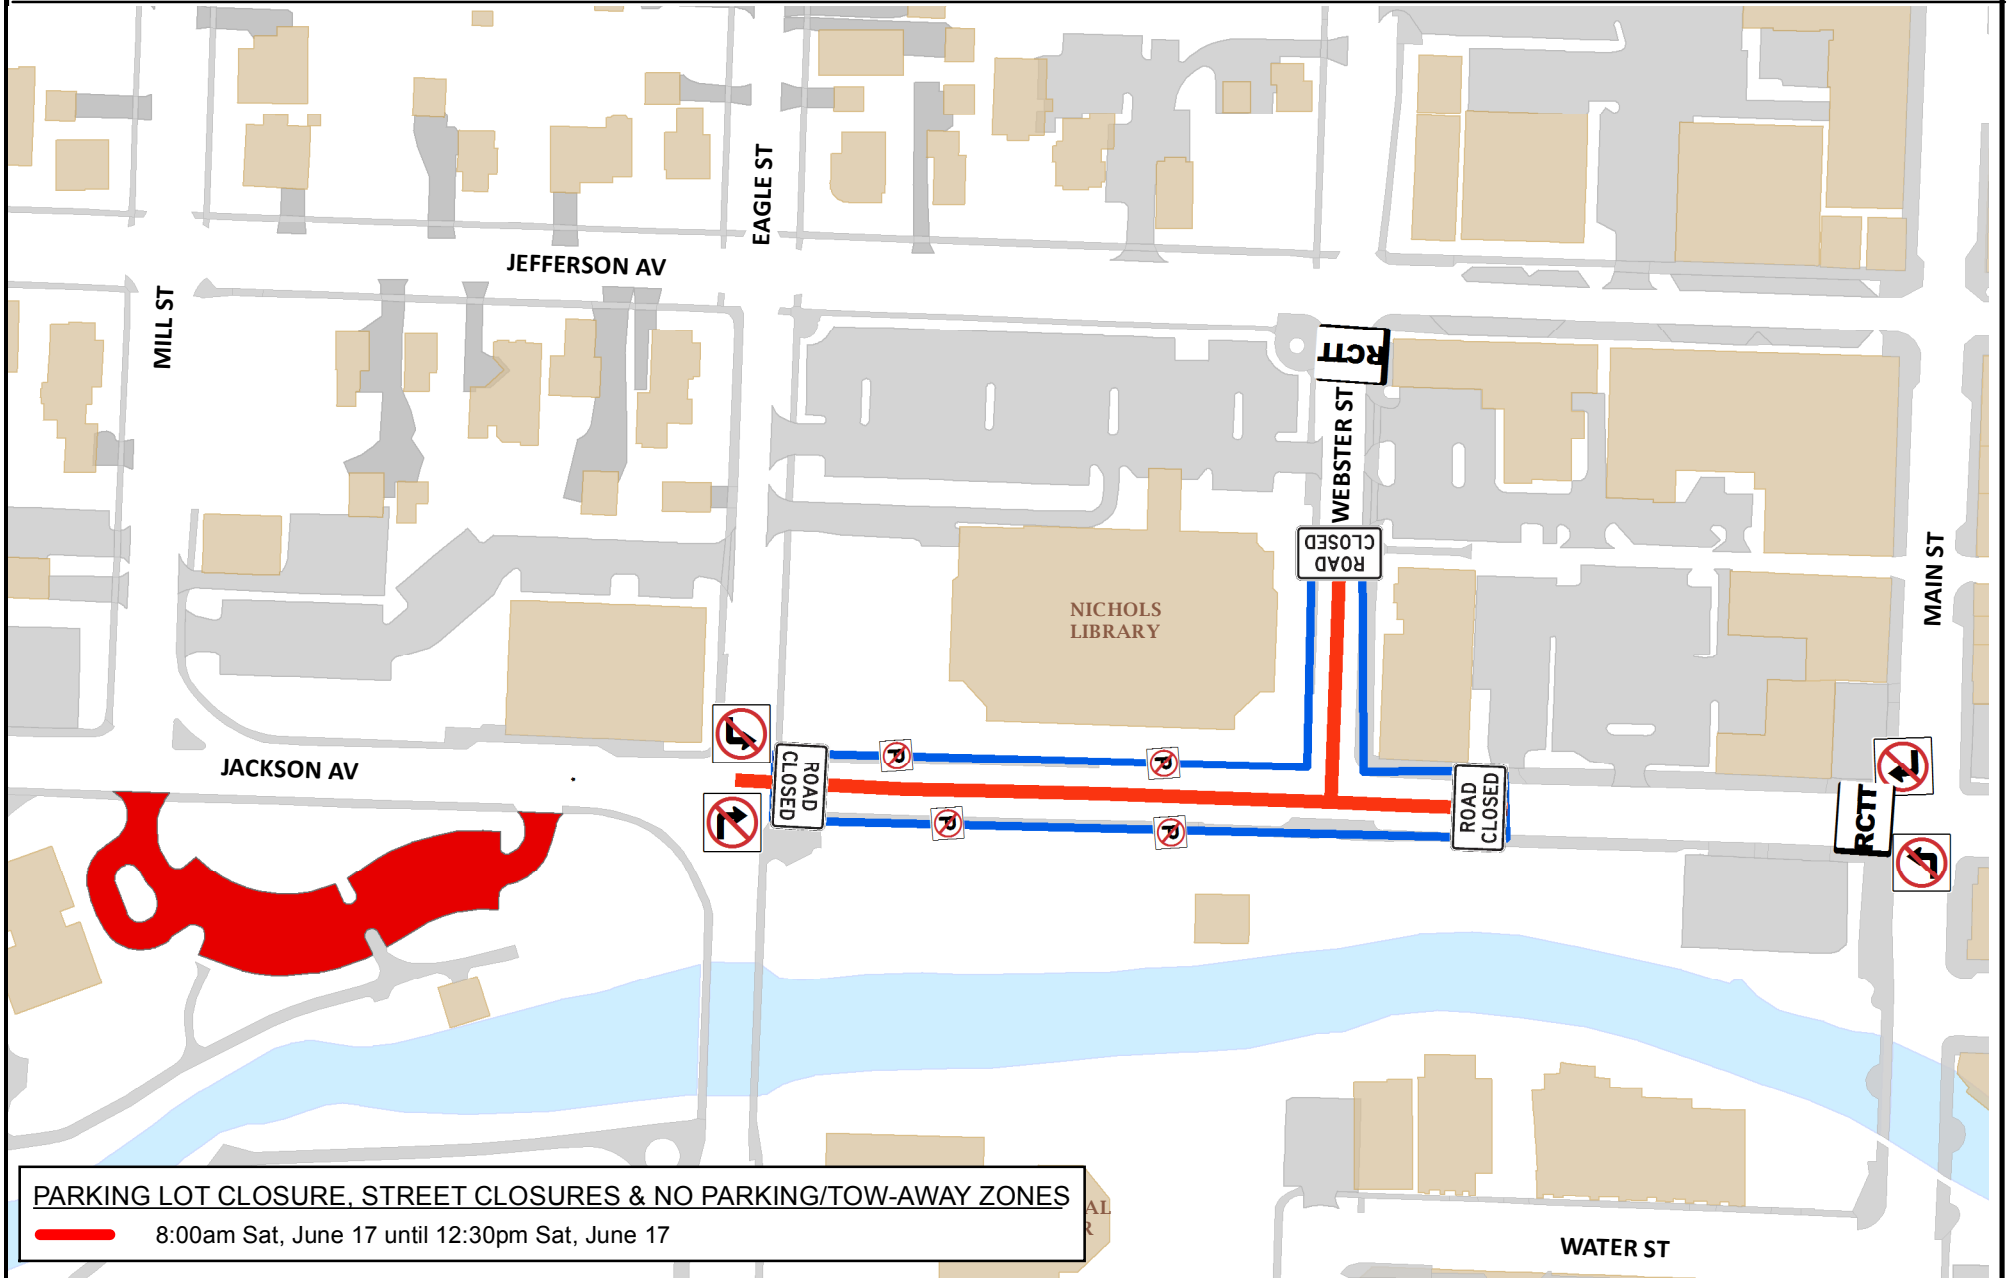

City of Naperville

Downtown Naperville Car Show: Saturday, June 17, 2017, 9:00am -12:00pm

PARKING LOT CLOSURE, STREET CLOSURES & NO PARKING/TOW-AWAY ZONES
8:00am Sat, June 17 until 12:30pm Sat, June 17

Special Events
City Clerks Office (630) 305-5340
www.naperville.il.us
May, 2017

No Left Turn (Local Traffic Only)

No Right Turn (Local Traffic Only)

Road Closed to Thru Traffic
Local Traffic Only (Lots Open)

Road Closed

No Parking Tow Away Zone 5am - 1pm

Riverwalk Antique Car Show Location