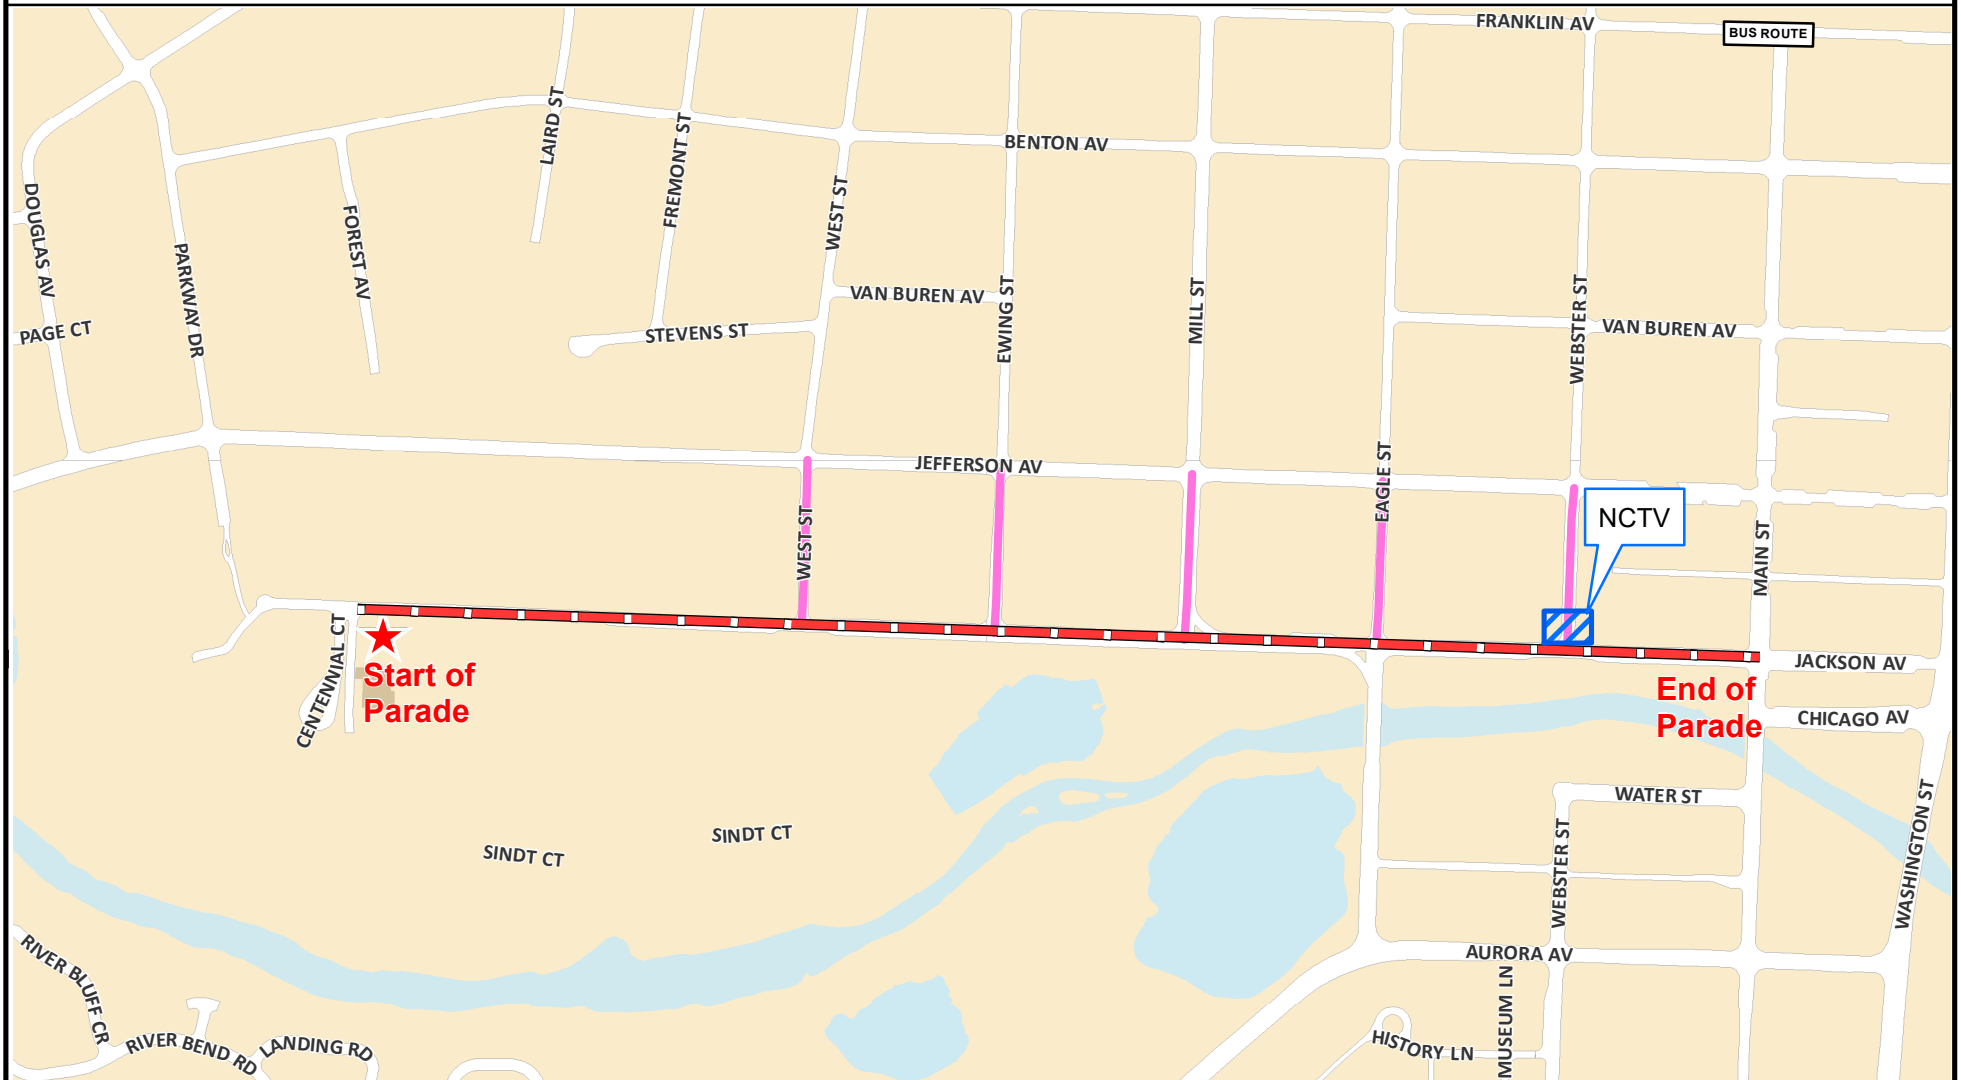

# MEMORIAL DAY PARADE TRAFFIC CONTROL PLAN - MAY 31, 2021

City of Naperville  
 Special Events  
 Dawn Portner  
 (630) 305-5340  
[www.naperville.il.us](http://www.naperville.il.us)  
 April 2021

NOT TO SCALE

 **Parade Route - Street Closure**  
 Approximately 8:45am-9:45am  
 No Parking, Tow-Away Zone 5:00am-12:00pm

 **No Parking, Tow-Away Zone**  
 5:00am-12:00pm

This map should be used for reference only. The data Naperville assumes no liability in the use or application of the data. Reproduction or redistribution is forbidden without expressed written consent from the City of Naperville.