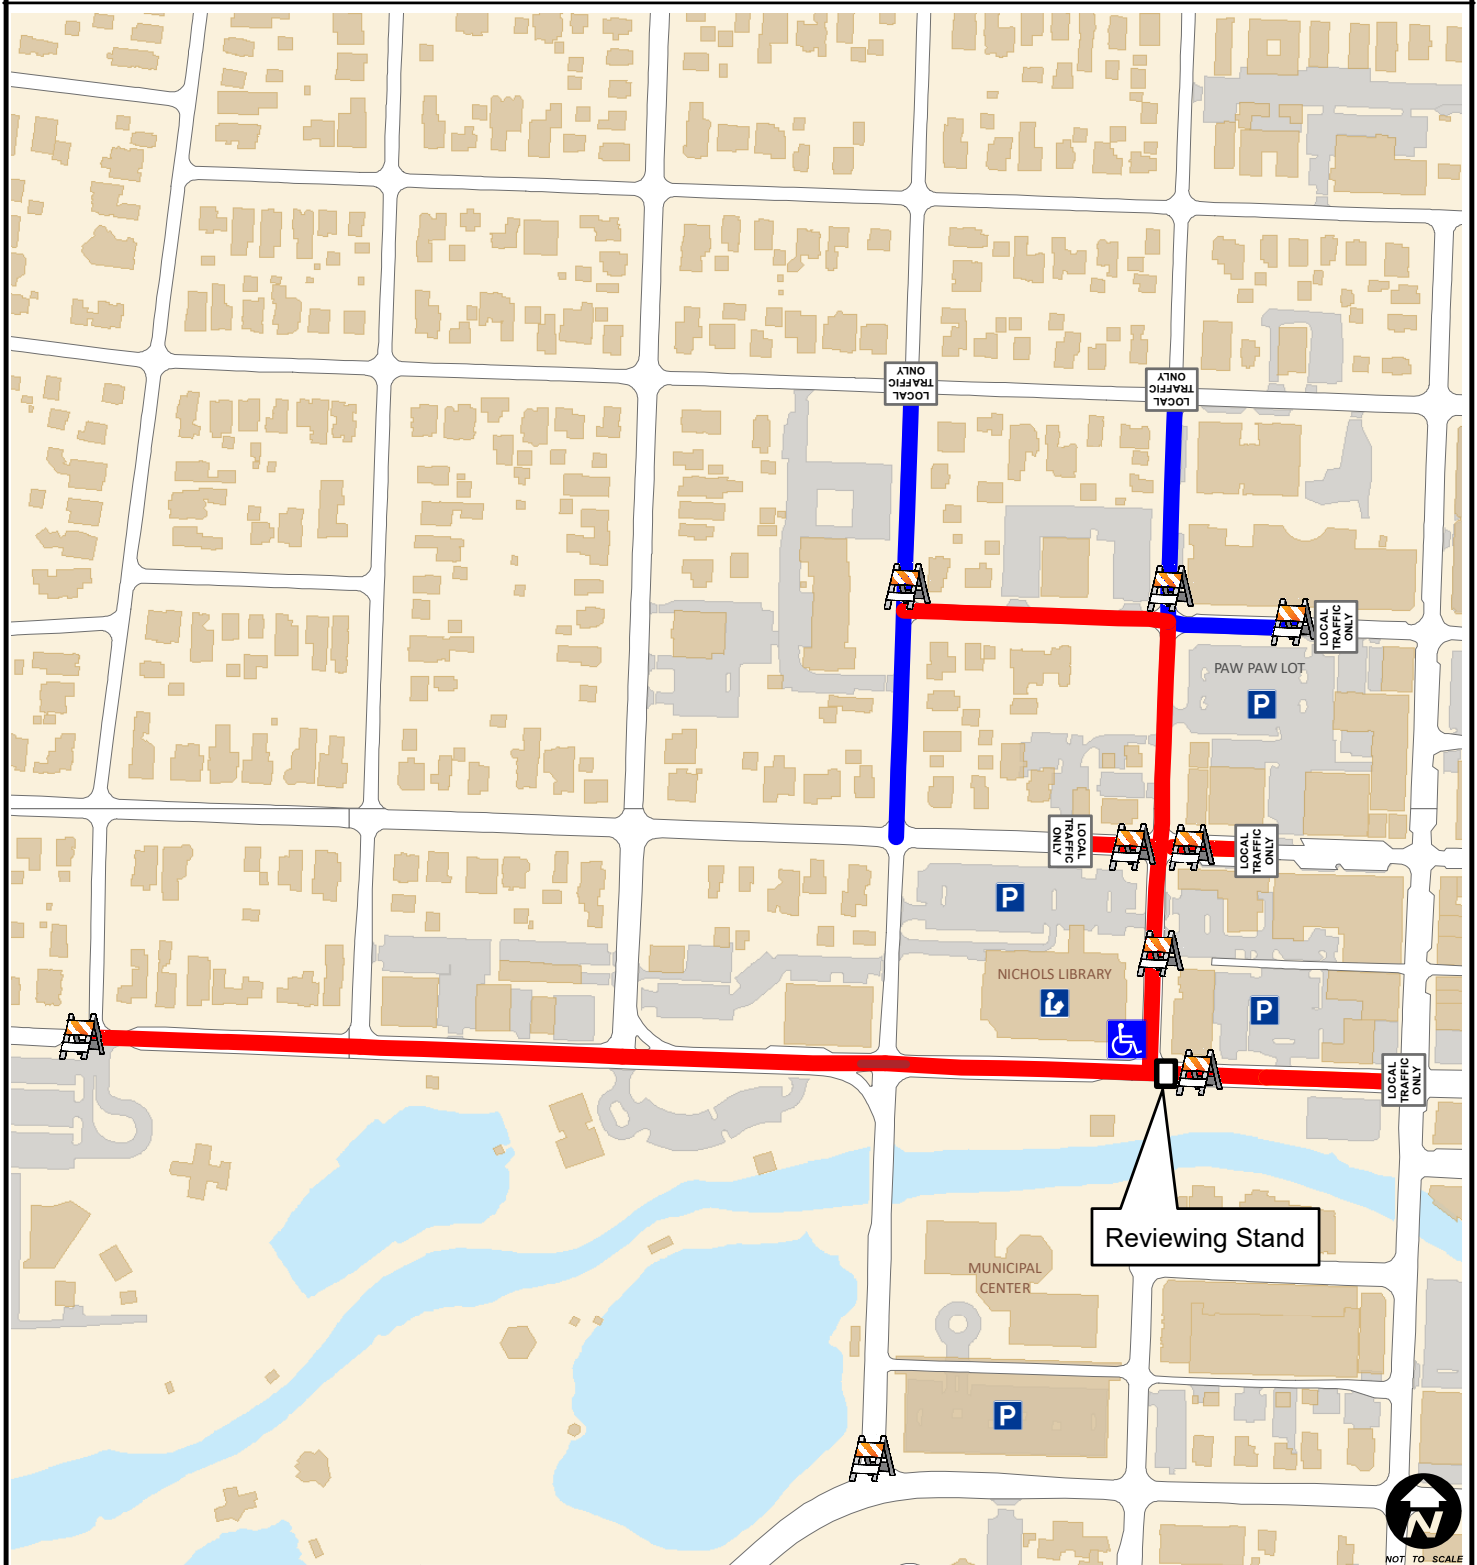

# Holiday Parade of Lights - Friday, November 25, 2022

## Traffic Control Plan

**City of Naperville**  
 Special Events  
 Dawn Portner (630) 305-5340  
[www.naperville.il.us](http://www.naperville.il.us)  
 October 2022

This map should be used for reference only. The data is subject to change without notice. The City of Naperville assumes no liability in the use or application of the data. Reproduction or redistribution is forbidden without expressed written consent from the City of Naperville.

### Legend

-  Parade Route
-  Road Closure and No Parking/Tow-Away Zone: 4:00pm to 8:30pm
-  Road Closure and No Parking/Tow-Away Zone: 6:00pm to 8:30pm
-  Road Closure Barricade
-  Public Parking

NOT TO SCALE