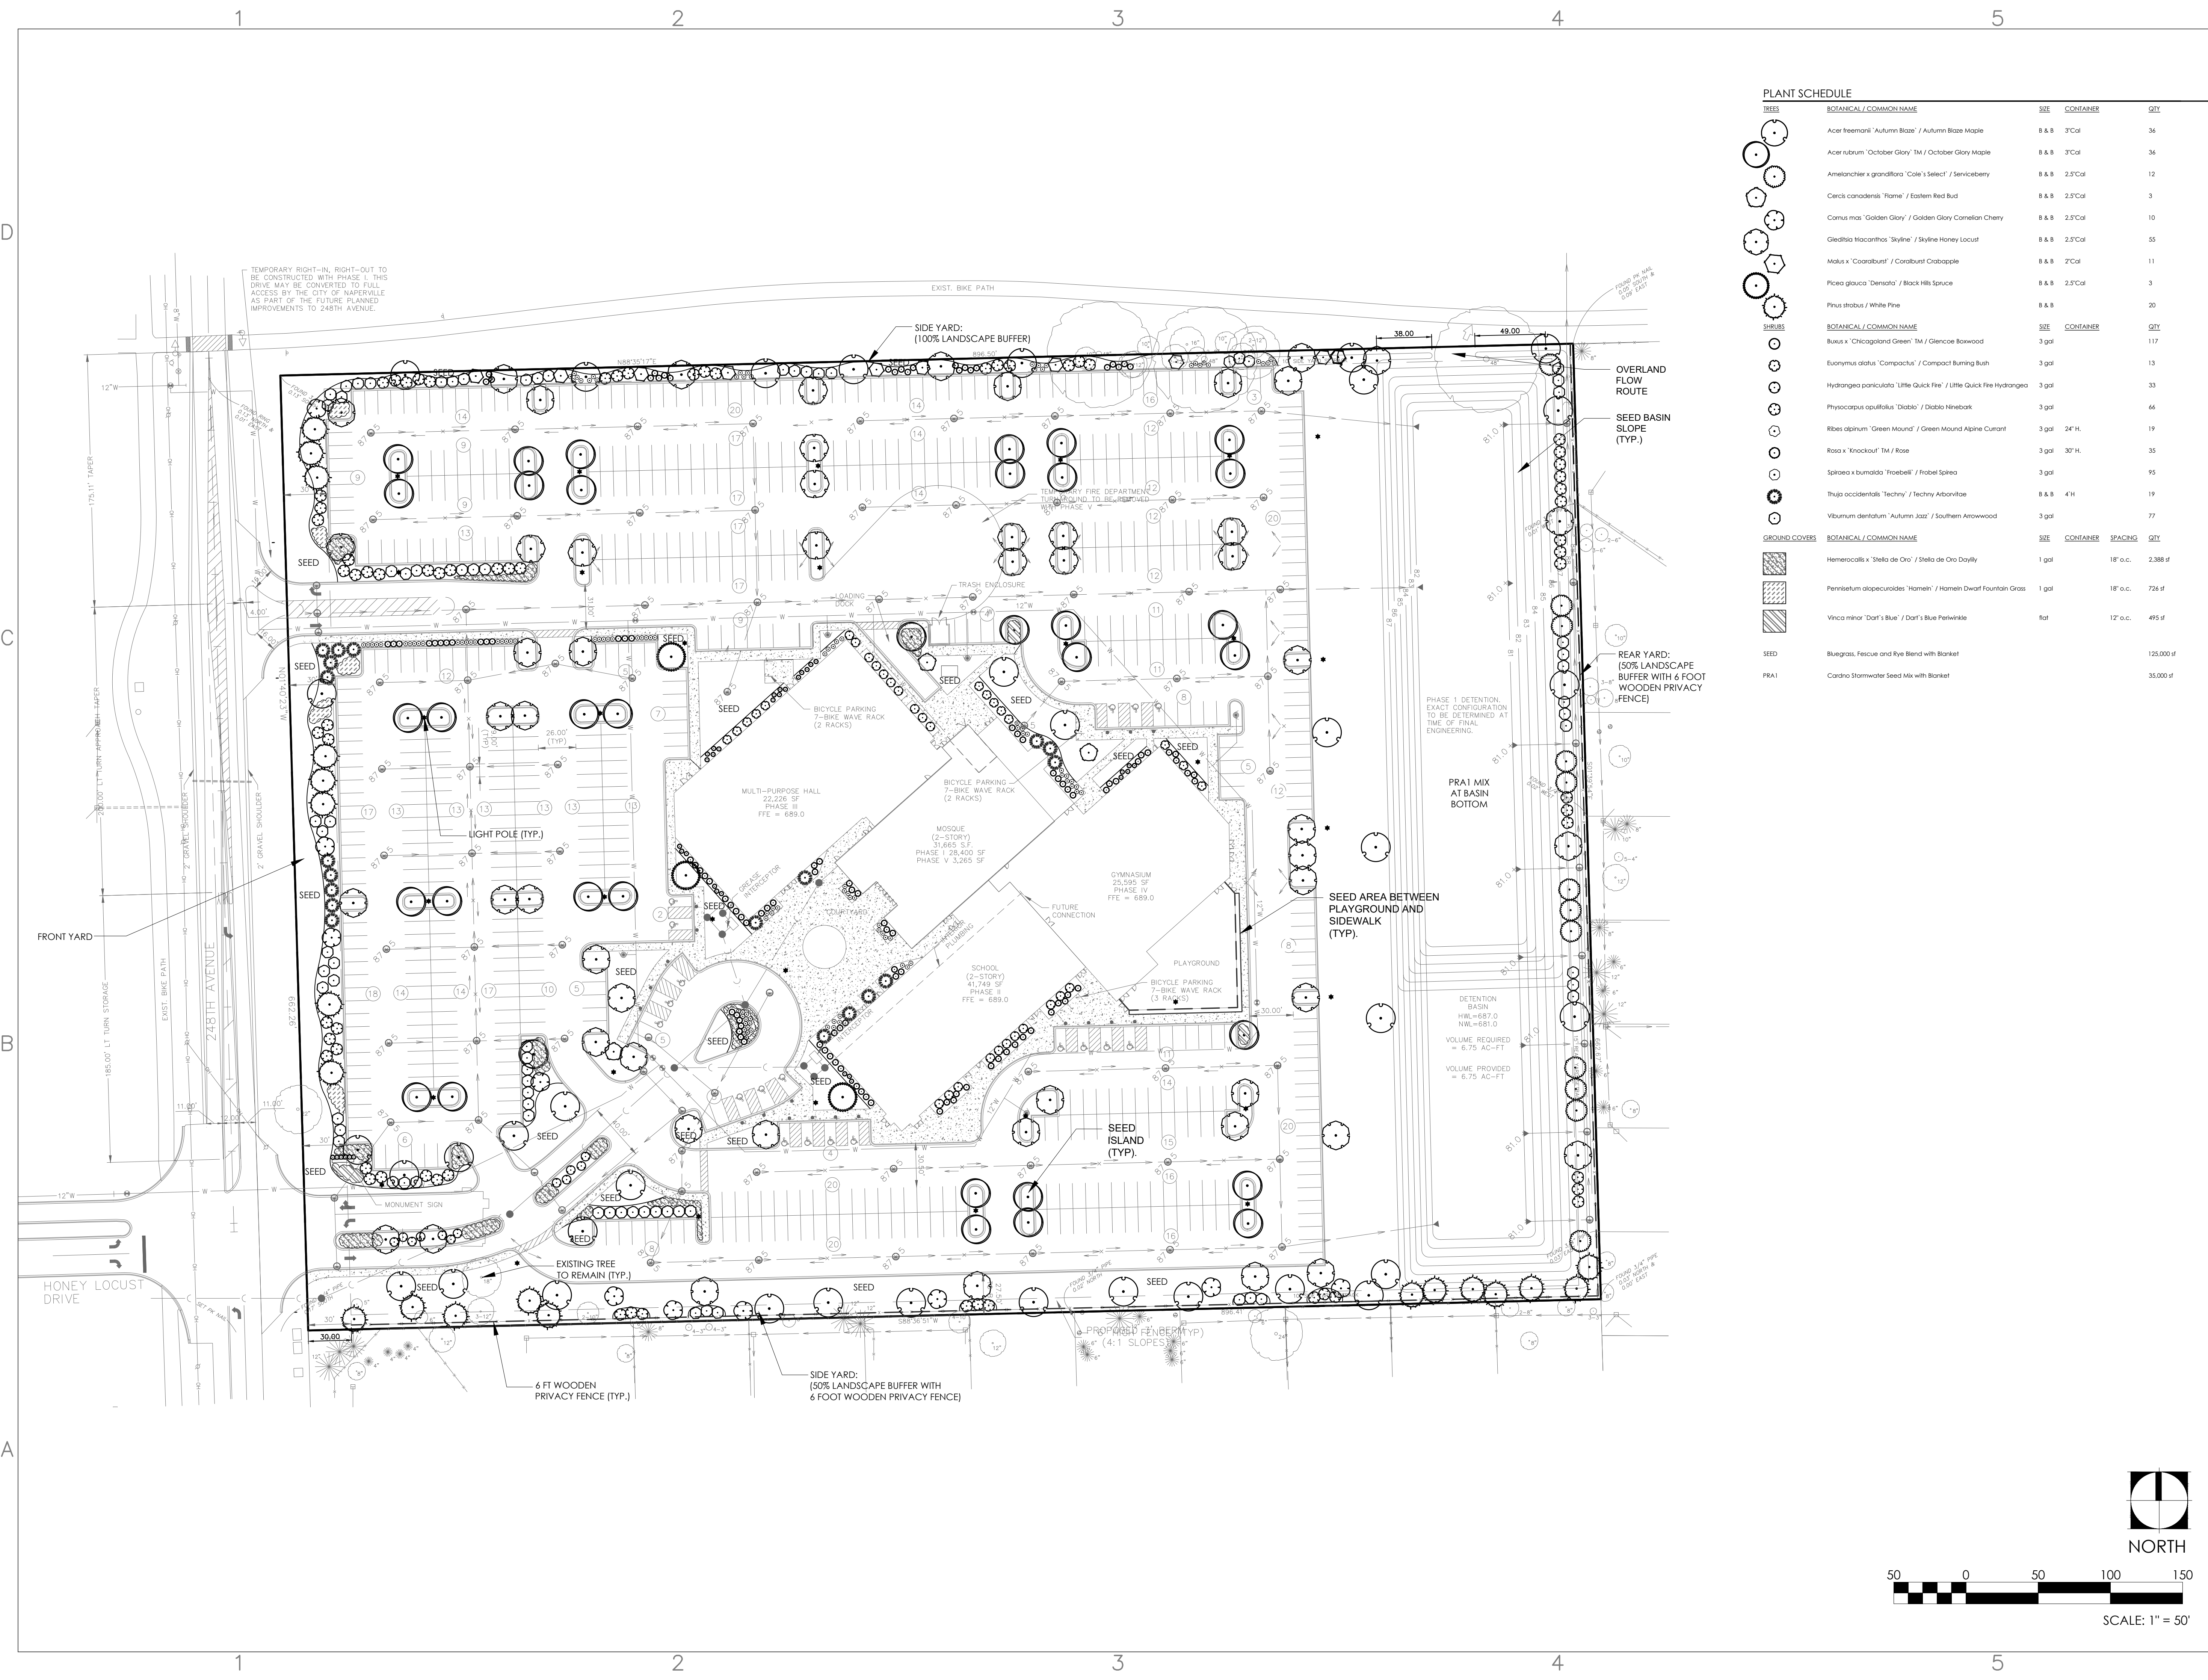

REV.	COMMENT	DATE
1	PER CITY REVIEW	9/14/2020
2	PER CITY REVIEW	12/3/2020
3	PER CLIENT	7/16/2021
4	PER CITY REVIEW	7/27/2021

SEAL:

DATE: 5/1/2020
JOB NO.: 19-737M
DRAWN BY: TS
CHECKED BY: TS

DRAWING TITLE:
CONCEPTUAL
LANDSCAPE
MASTER PLAN

SHEET NO.:
LP-100