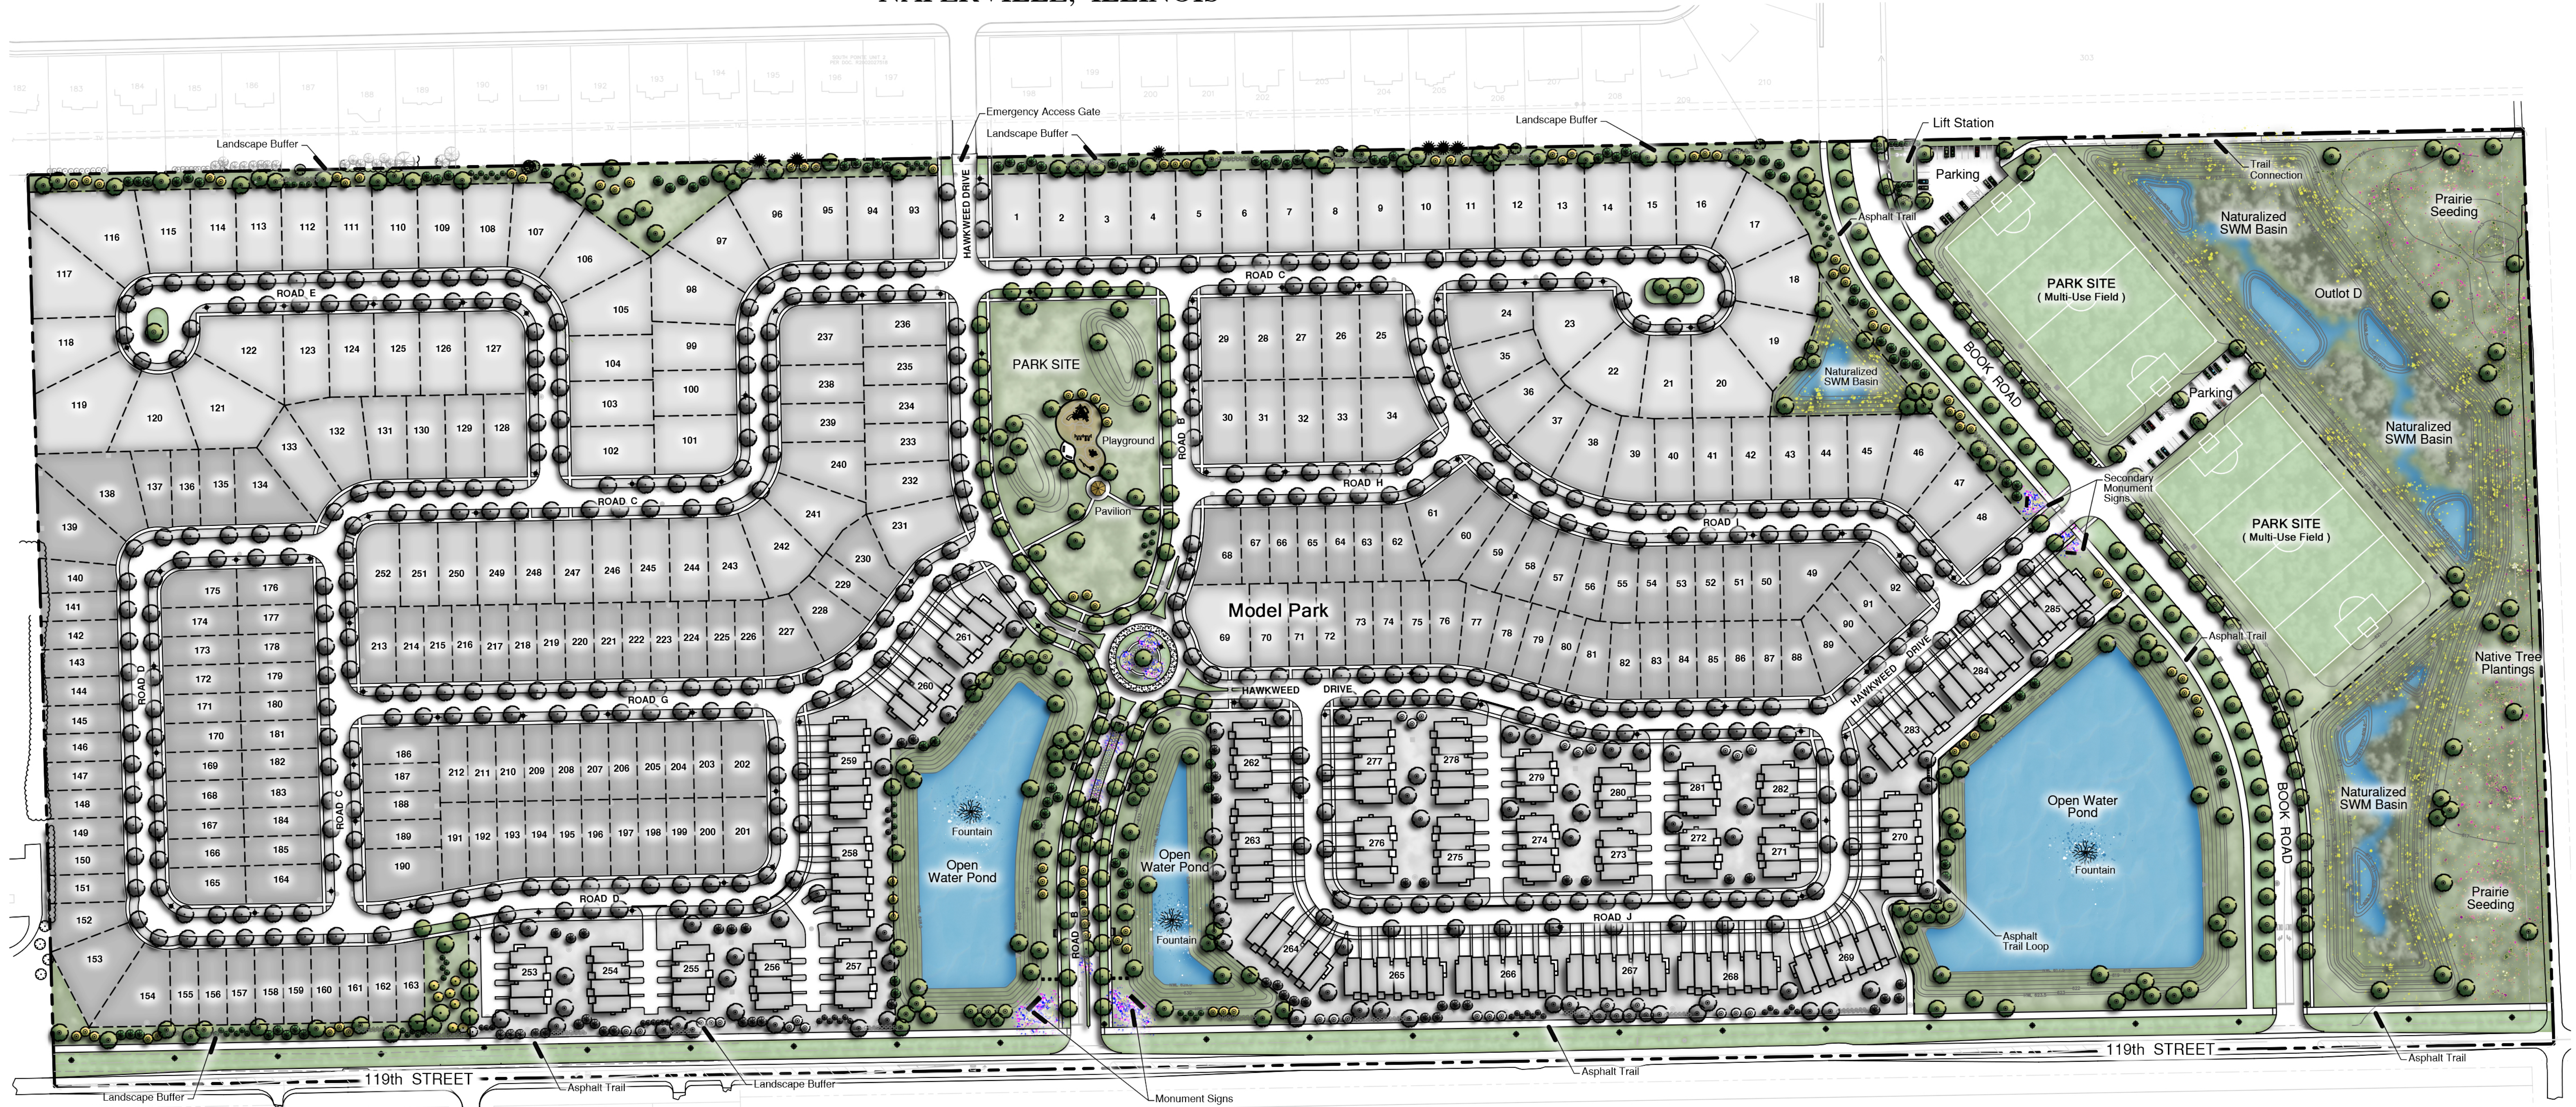

# NAPERVILLE POLO CLUB

NAPERVILLE, ILLINOIS

**PRODUCT TABLE :**

	Estate Series	59
	Meadows Series	54
	Spring Series	139
	Townes Series	149
<b>Total Units</b>		<b>401</b>

scale : 1" = 110'0"

date : 12 September 2022

# “OPEN SPACE”