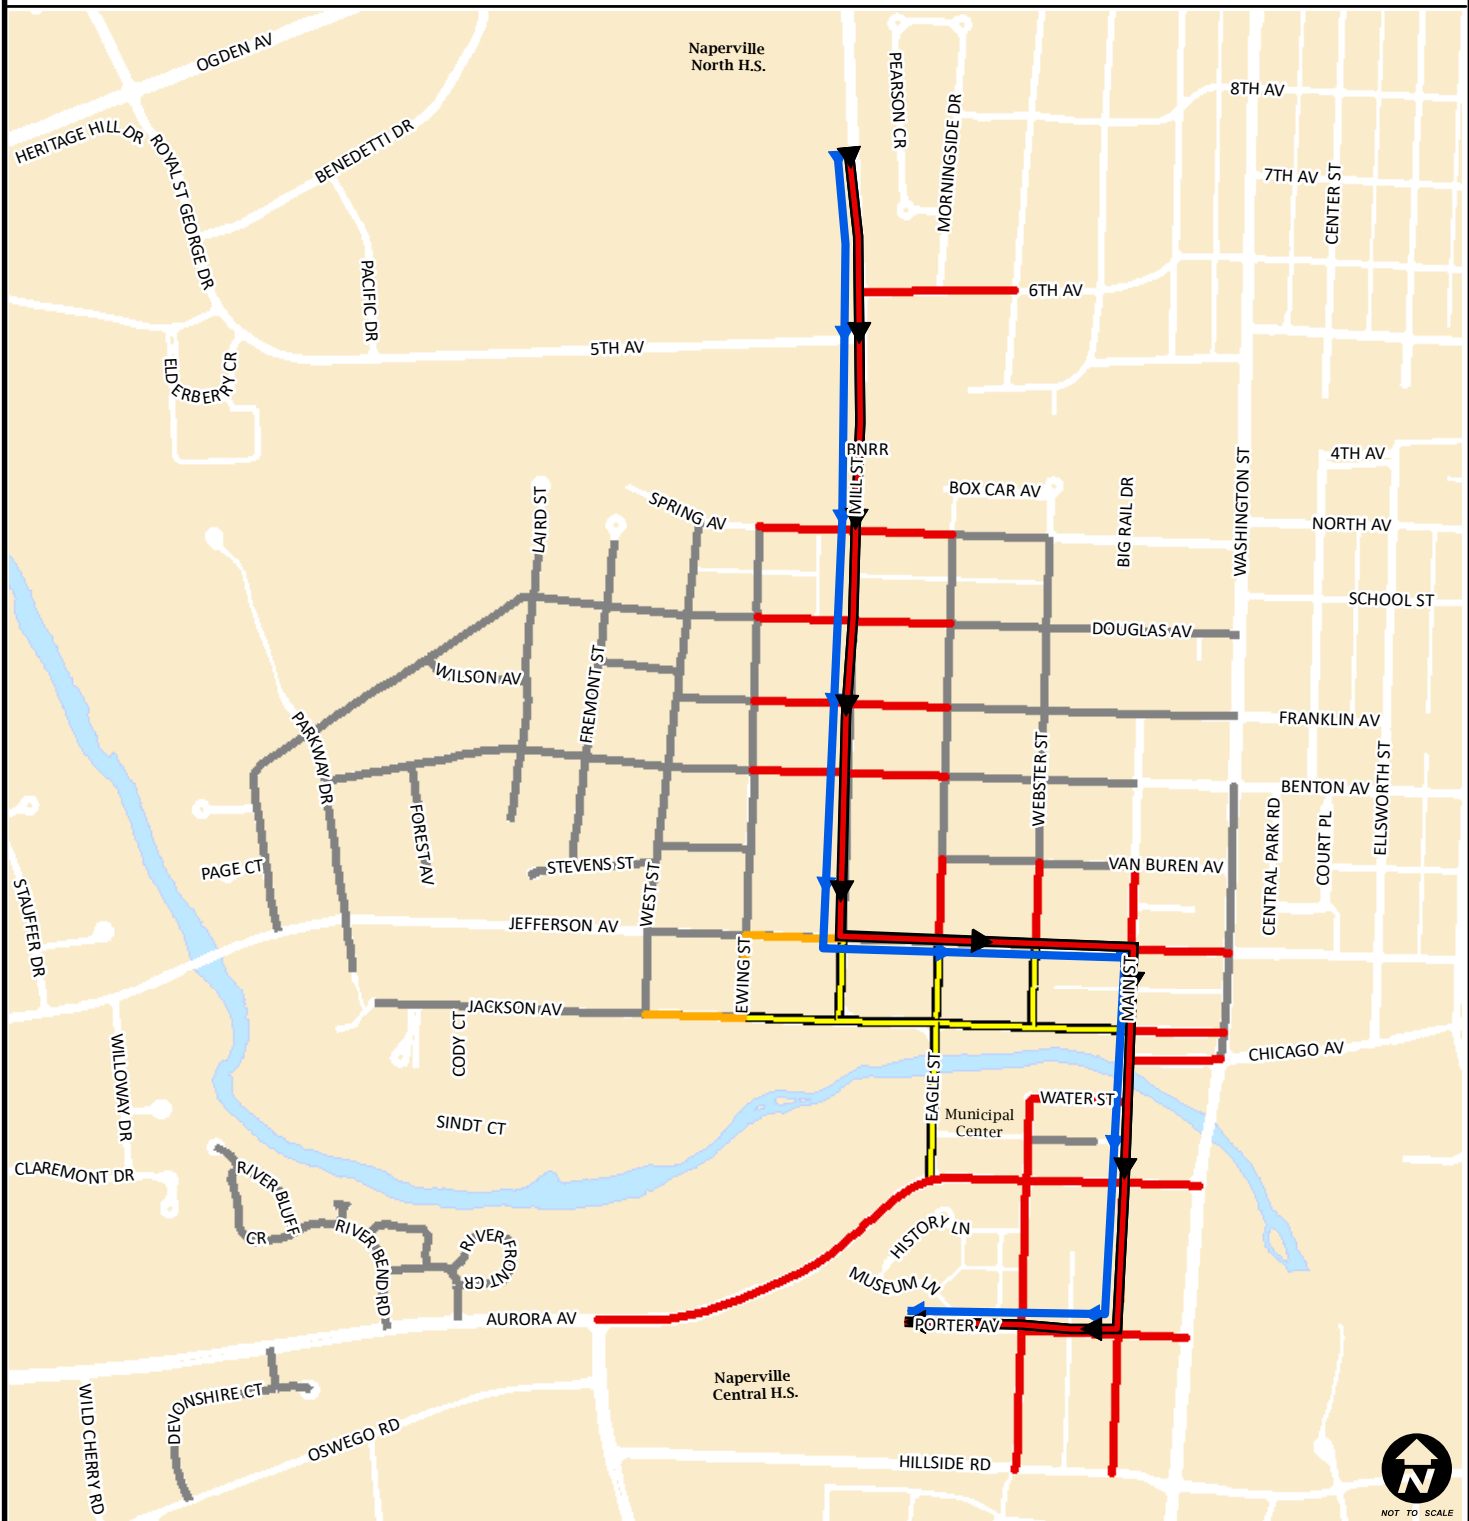

LAST FLING LABOR DAY PARADE TRAFFIC CONTROL PLAN: SEPTEMBER 4, 2023

NOT TO SCALE

Special Events
Dawn Portner (630) 305-5340
www.naperville.il
January 2023

This map should be used for reference only. The data is subject to change without notice. The City of Naperville assumes no liability in the use or application of the data. Reproduction or redistribution is forbidden without expressed written consent from the City of Naperville.

- **Parade Route & Street Closures 7:00am to 1:30pm**
No Parking, Tow-Away Zone 5:00am to 1:30pm
Parade starts at 10am

→

Last Fling Mile - Run starts at 8:45 am
- **Last Fling Street Closure**
Refer to Last Fling 2023 TCP for details
- **Event Related Traffic Restrictions**
Refer to Last Fling 2023 TCP for details