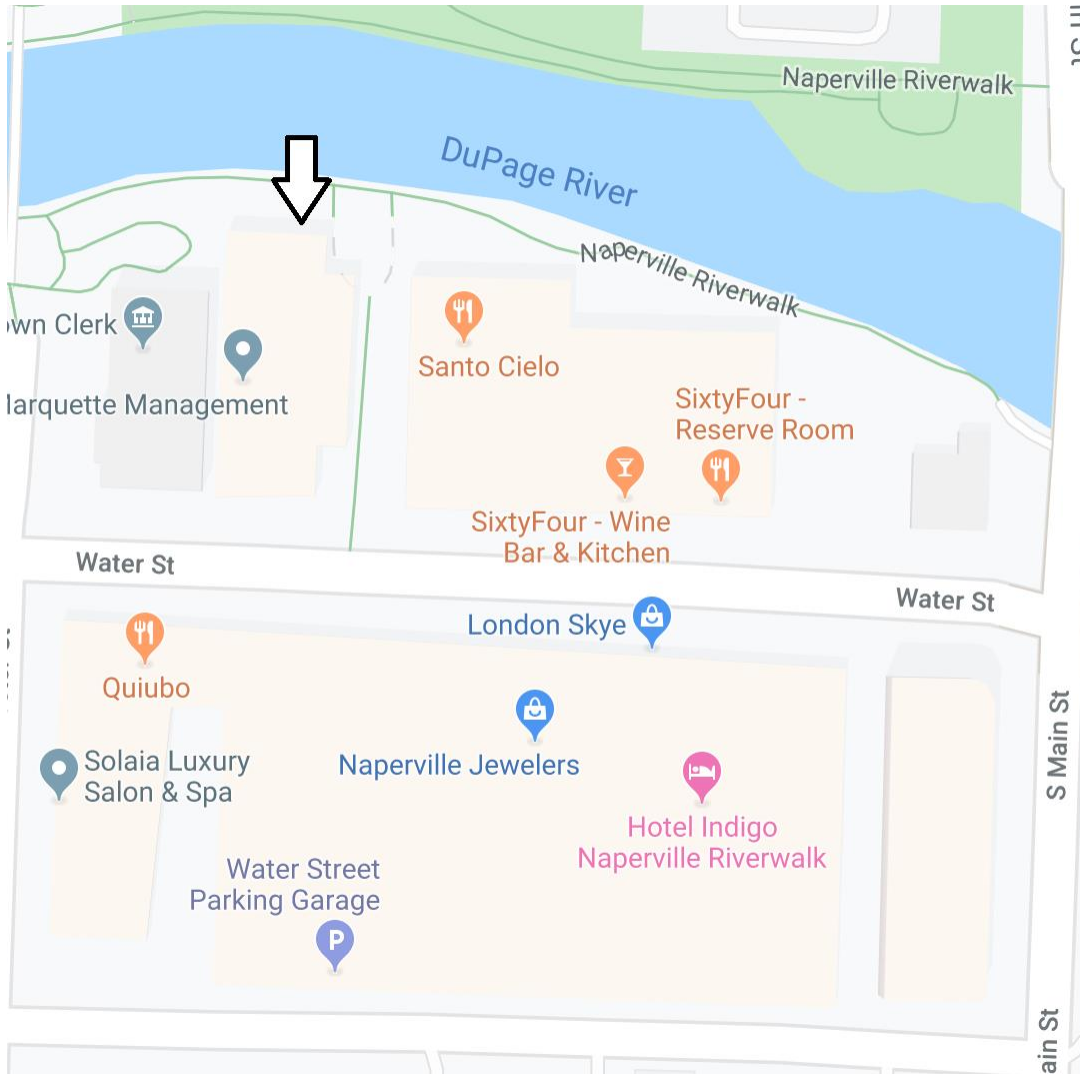

Water Street Sign Location

The sign will be located on North side of the 135 Water Street building. Below is a map of the development along with the location of the sign.

Below is an exterior picture of the north side of the building at 135 Water Street, with the location of the sign designated.