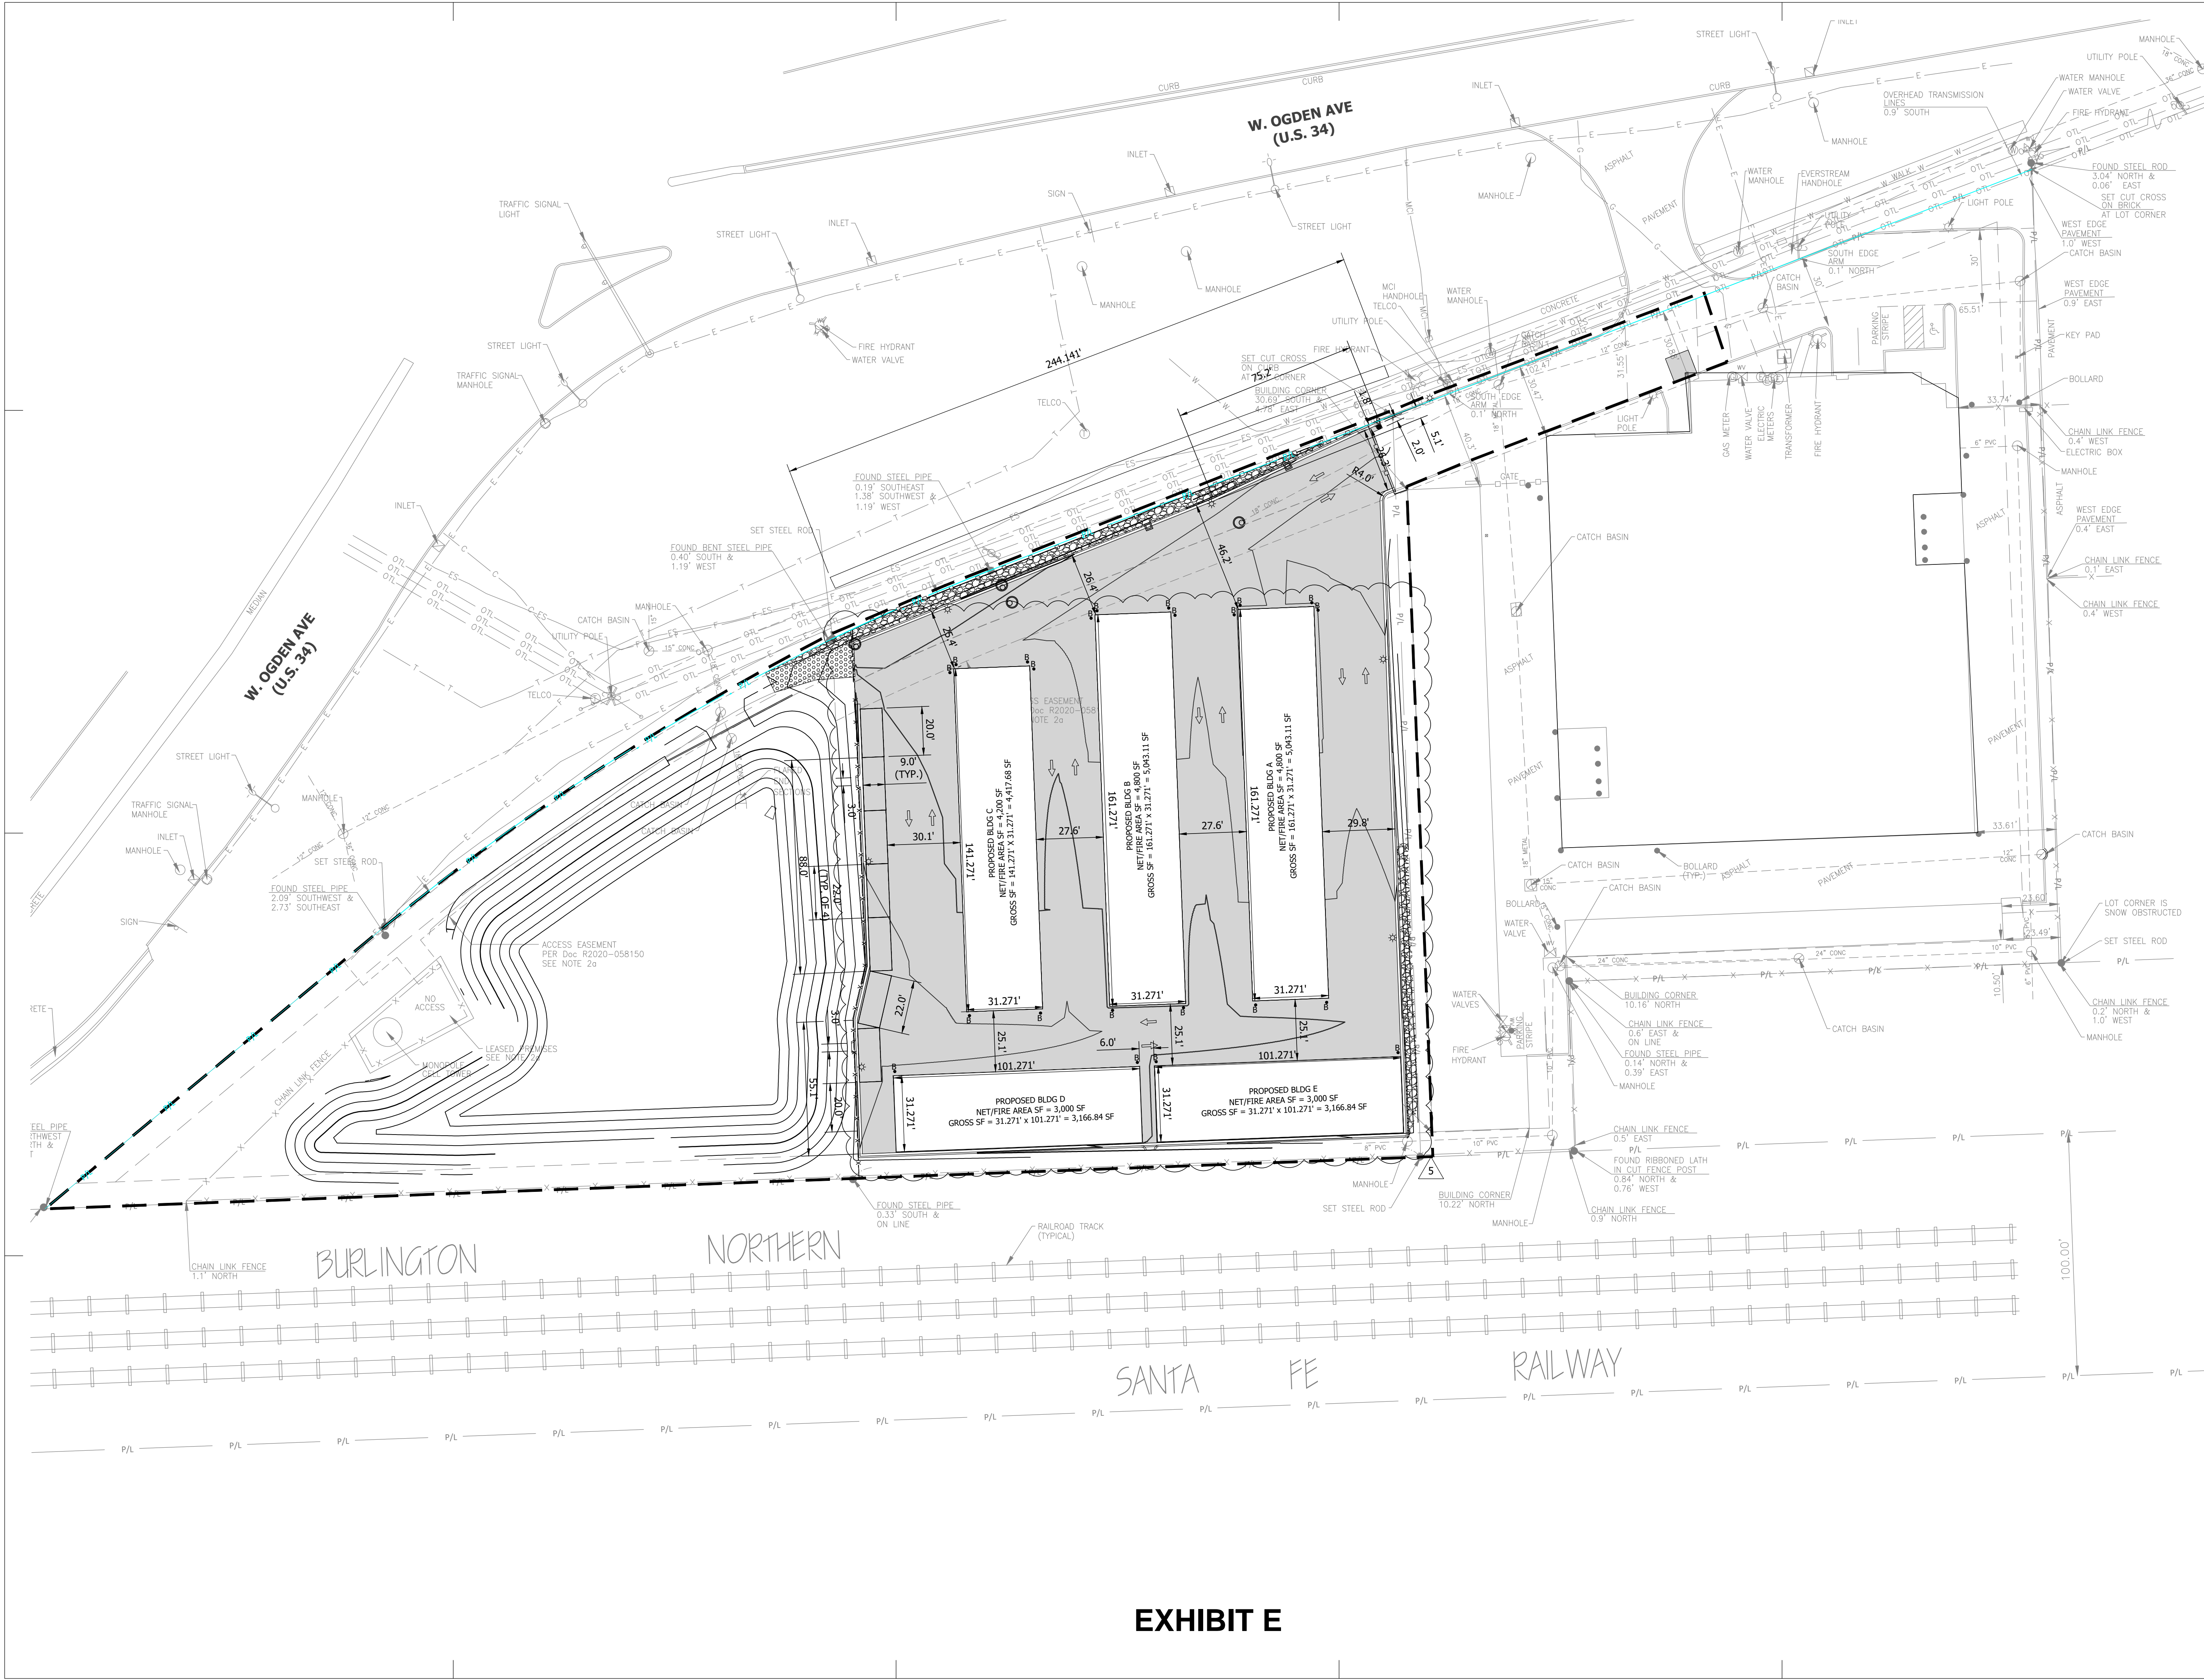

EXTRA SPACE STORAGE, INC.
ESS NAPERVILLE
STORAGE #1259

1432 W OGDEN AVE. NAPERVILLE, IL 60563

PERMIT SET

#	Revision	Date
2	CITY REVIEW COMMENTS	08/22/24
3	CITY REVIEW COMMENTS	10/31/24
4	CITY REVIEW COMMENTS	11/27/24
5	CITY REVIEW COMMENTS	12/30/24

Project #: 23-700-300-1

Designed By: MDL

Drawn By: RLH

Checked By: ALC

Date: 12.30.2024

Aaron Crow

OVERALL SITE PLAN

C201

EXHIBIT E

5

4

3

2

1

D

C