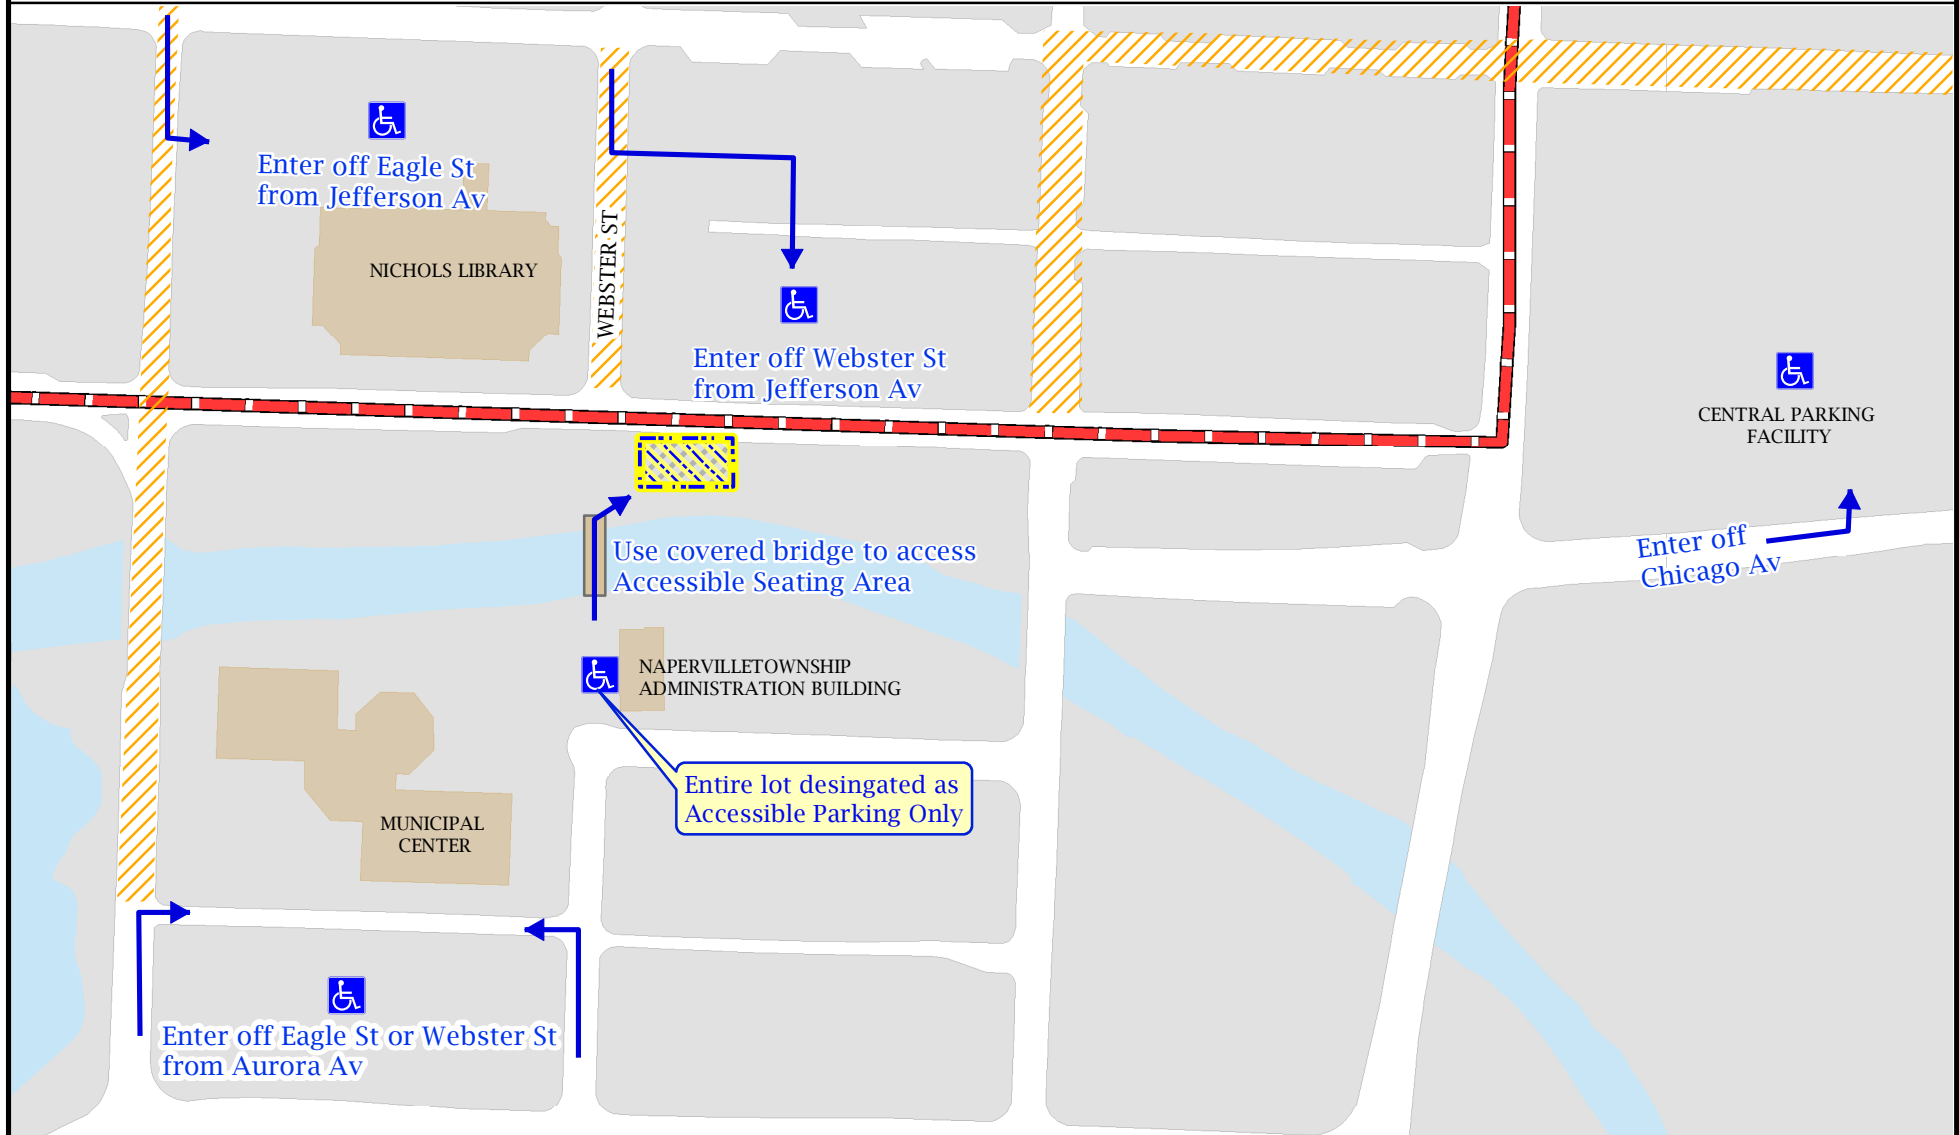

# MEMORIAL DAY PARADE ACCESSIBLE LOCATIONS - MAY 30, 2022

Special Events  
 Dawn Portner  
 (630) 305-5340  
[www.naperville.il.us](http://www.naperville.il.us)  
 January 2022

## LEGEND

Accessible Parking Available

Accessible Viewing Area

**Parade Route - Street Closure**

Approximately 9:30am-1:00pm

No Parking, Tow-Away Zone 5am-1:00pm

**Street closure and limited parking access**

9:30am-1:00pm - Not a Tow-Away Zone

This map should be used for reference only. The data Naperville assumes no liability in the use or application of the data. Reproduction or redistribution is forbidden without expressed written consent from the City of Naperville.