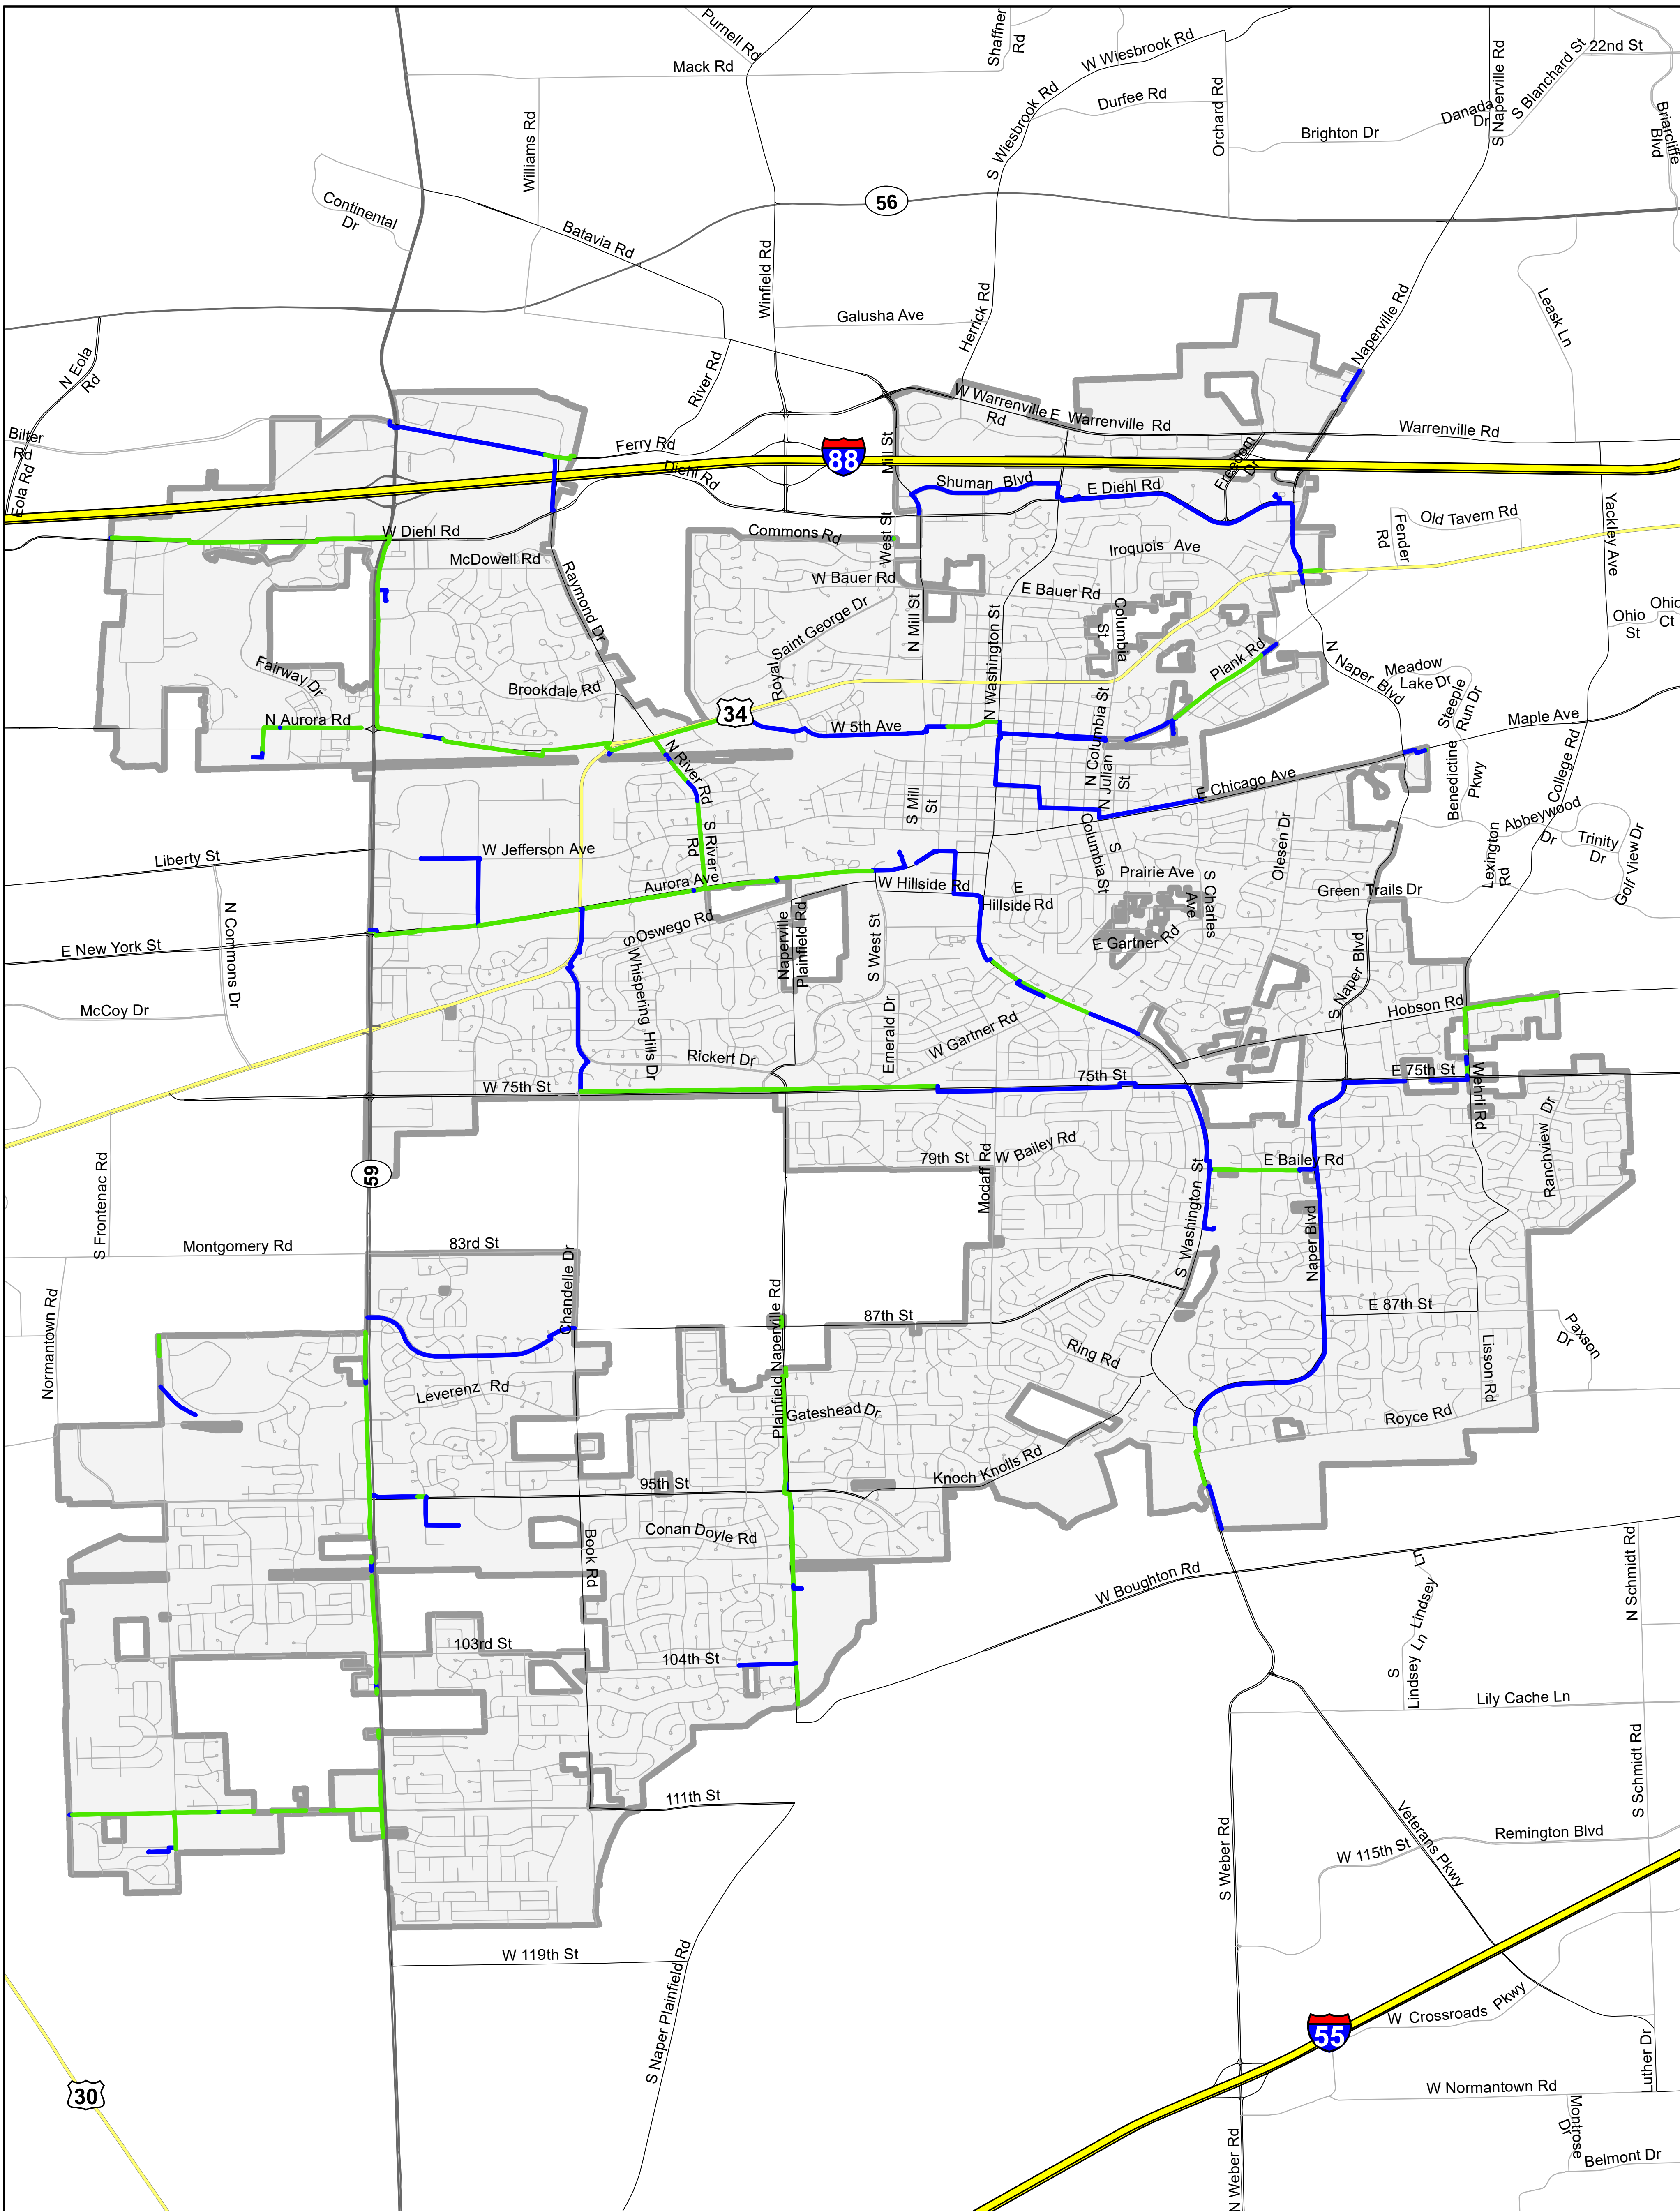

MCImetro Access Transmission Services Corp. d/b/a Verizon Access Transmission Services WOW! Existing Fiber Routes City of Naperville, IL

— Existing Aerial - 123,003 Linear Ft.
— Existing Buried - 118,432 Linear Ft.
 Naperville

Note: This is a PRELIMINARY VIEW only

Final design not yet completed, thus routes subject to change. Cables shown in green and blue represent backbone fiber to existing or new cell sites. Not shown above are additional laterals off backbone cables to be determined to serve business customers along the routes.

Data Source: VZB
 Projection: GCS_WGS_1984
 Map Created: 04/09/2018
 Map Created By: Fahed Alhaj Mohamad

NTS