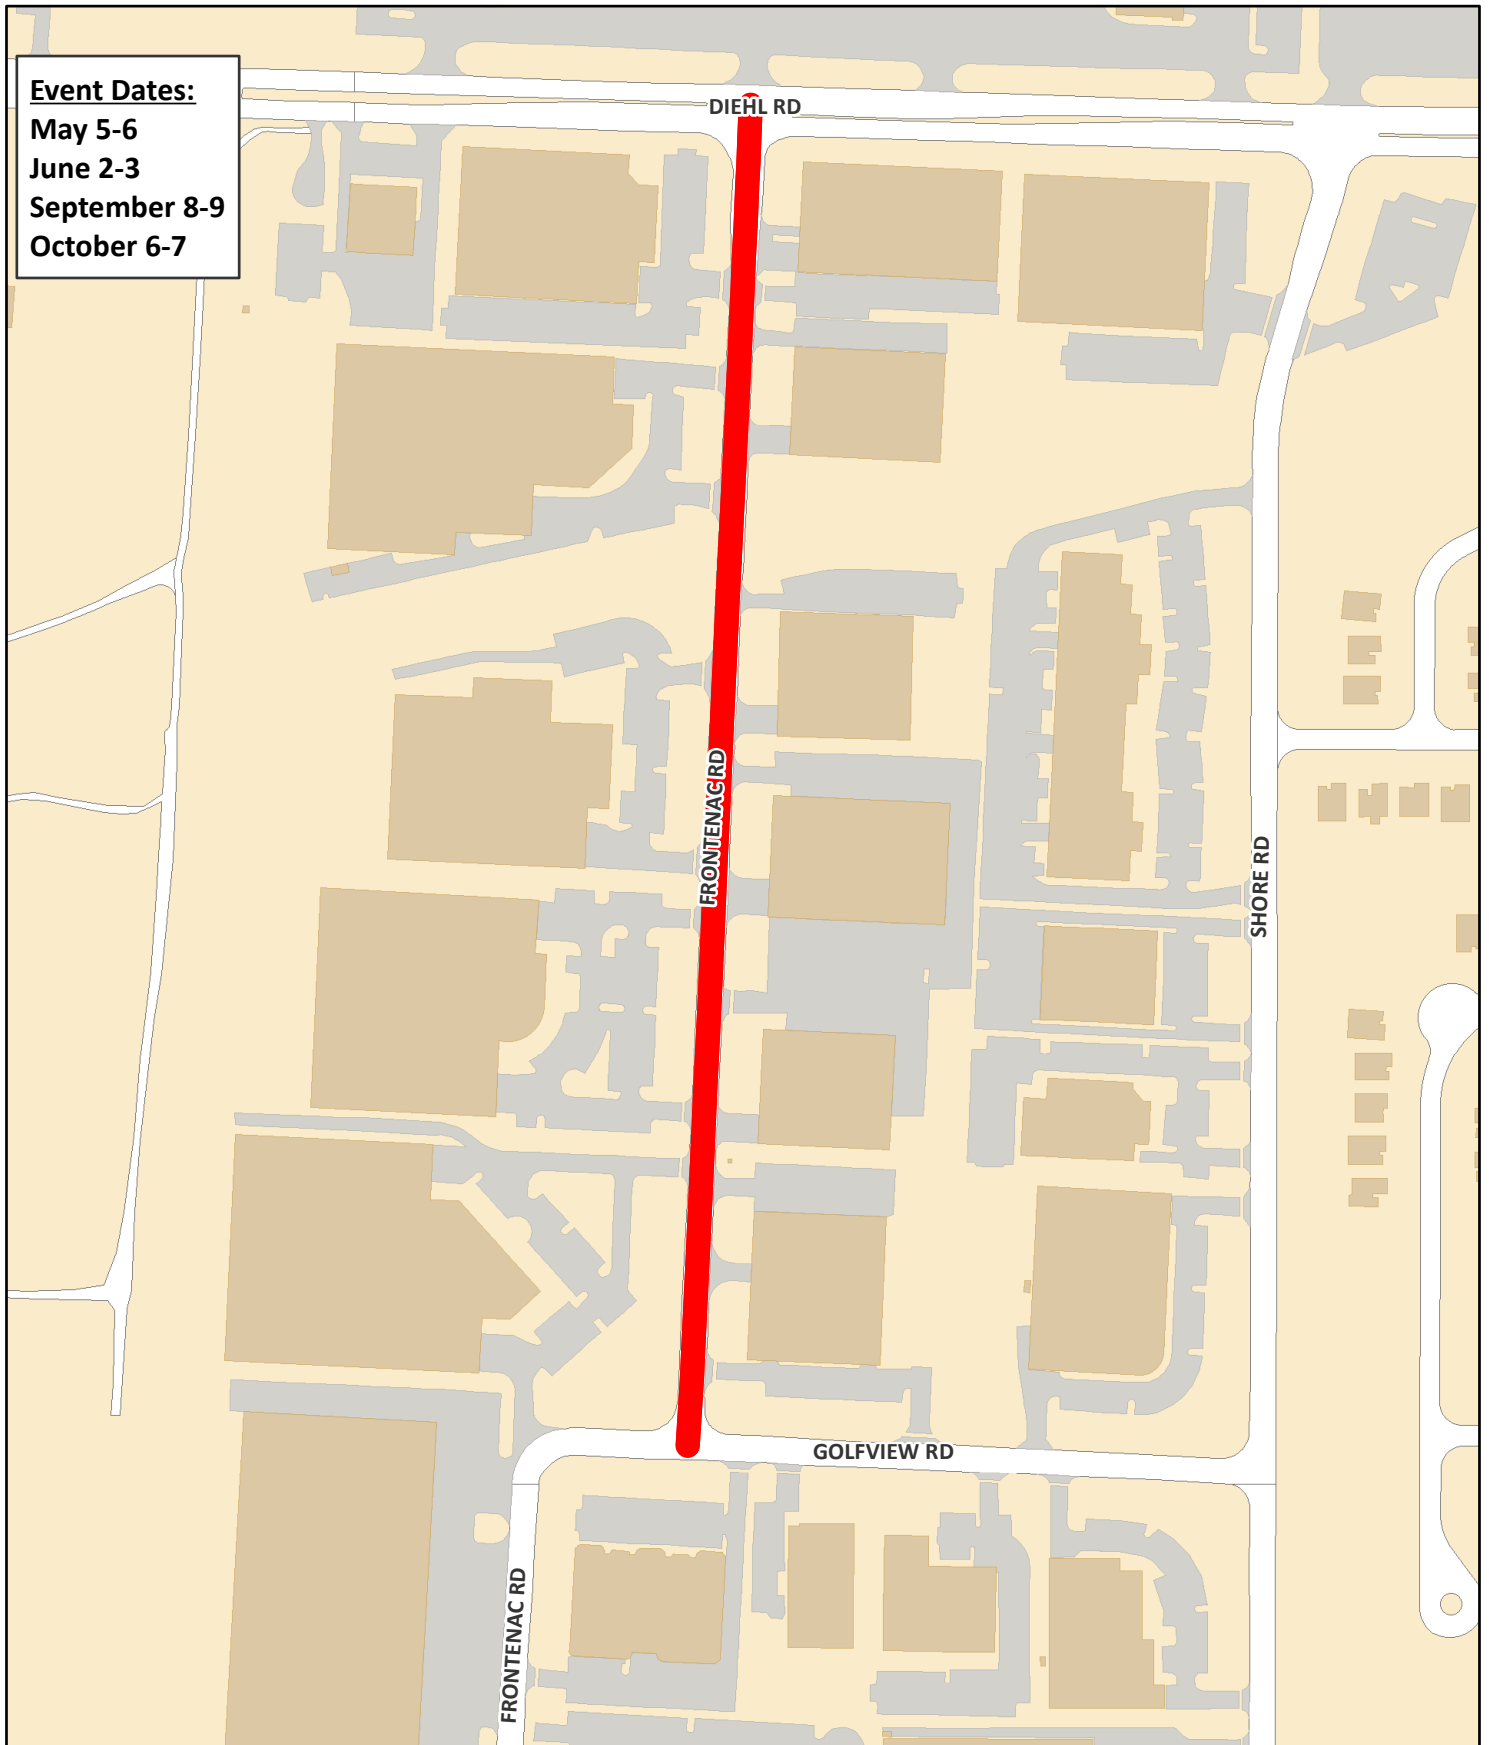

# Soap Box Derby Traffic Control Plan for 2018 Events

## Event Dates:

May 5-6

June 2-3

September 8-9

October 6-7

City of Naperville

Special Events

Dawn Portner (630) 305-5340

[www.naperville.il.us](http://www.naperville.il.us)

January 2018

 Road Closure: 6:30am to 6:00pm

This map should be used for reference only. The data is subject to change without notice. The City of Naperville assumes no liability in the use or application of the data. Reproduction or redistribution is forbidden without expressed written consent from the City of Naperville.