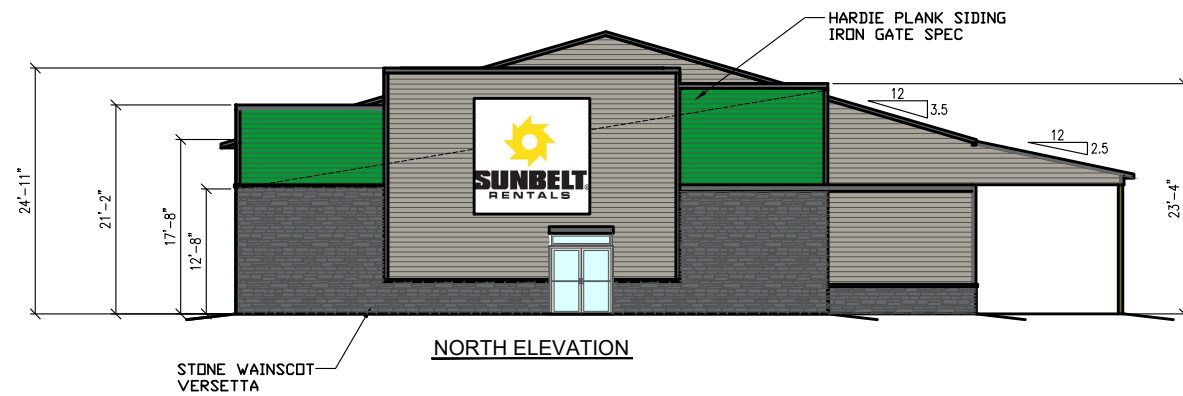

# Proposed Building for: SUNBELT

75' 0" x 168' 0" x 17' 8" and 60' 0" x 52' 0" x 12' 8"

NOTE:  
THE COLORS SHOWN ON THIS  
PROPOSAL ARE AS CLOSE TO  
THE ACTUAL PAINTED COLORS  
AS PERMITTED BY THE PRINTING  
PROCESS