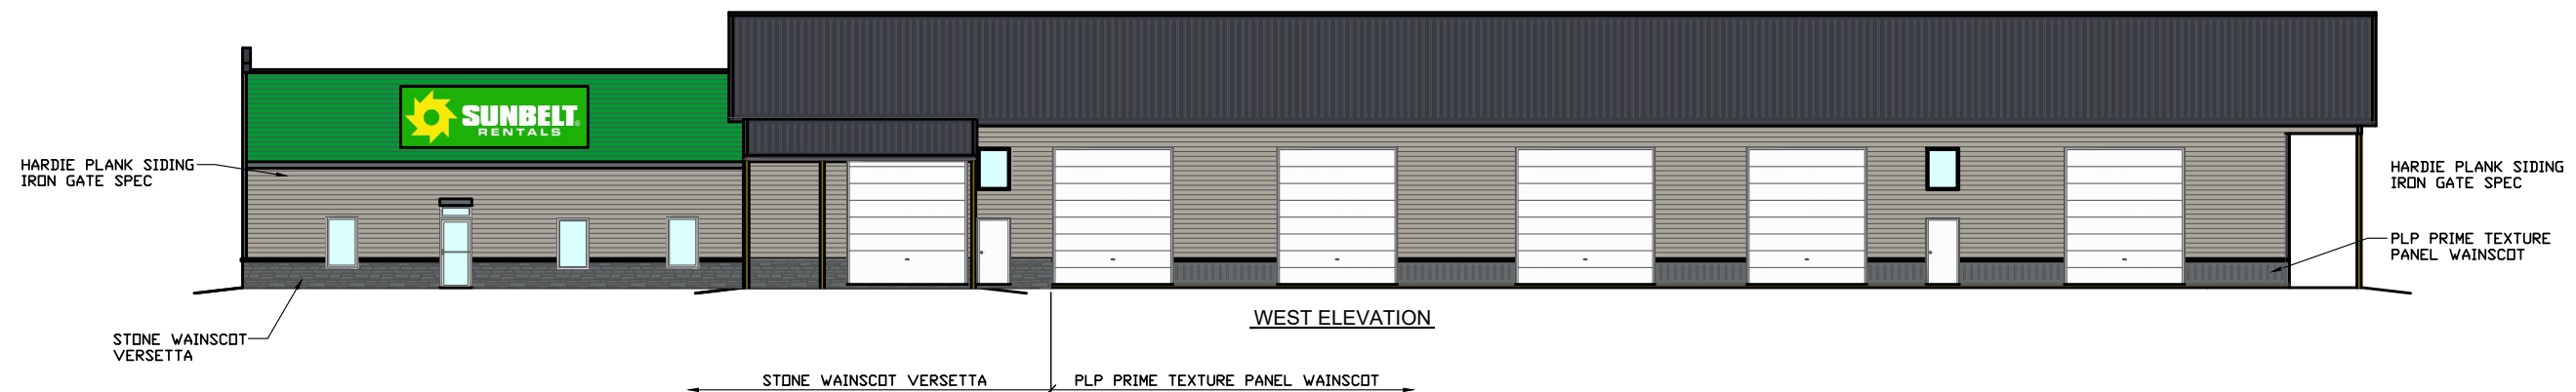

# Proposed Building for: SUNBELT

75' 0" x 168' 0" x 17' 8" and 60' 0" x 52' 0" x 12' 8"

NOTE:  
THE COLORS SHOWN ON THIS  
PROPOSAL ARE AS CLOSE TO  
THE ACTUAL PAINTED COLORS  
AS PERMITTED BY THE PRINTING  
PROCESS