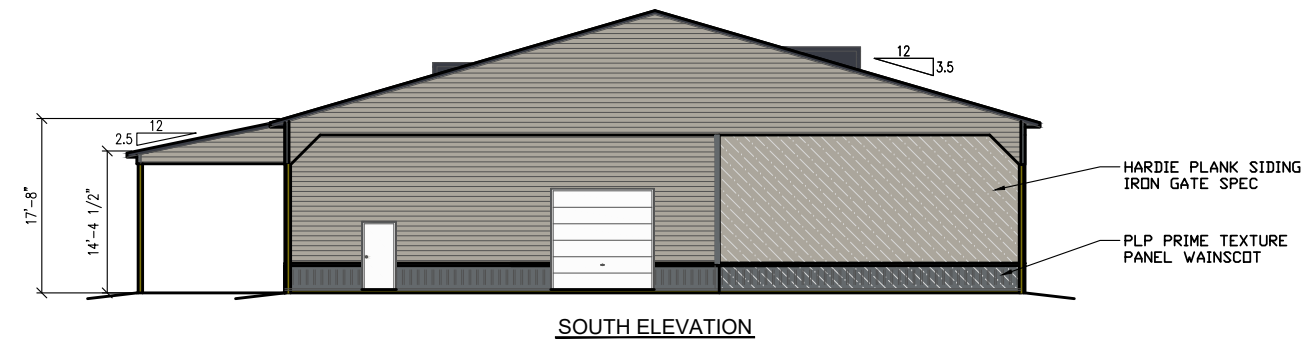

# Proposed Building for: SUNBELT

75' 0" x 168' 0" x 17' 8" and 60' 0" x 52' 0" x 12' 8"

NOTE:  
THE COLORS SHOWN ON THIS  
PROPOSAL ARE AS CLOSE TO  
THE ACTUAL PAINTED COLORS  
AS PERMITTED BY THE PRINTING  
PROCESS