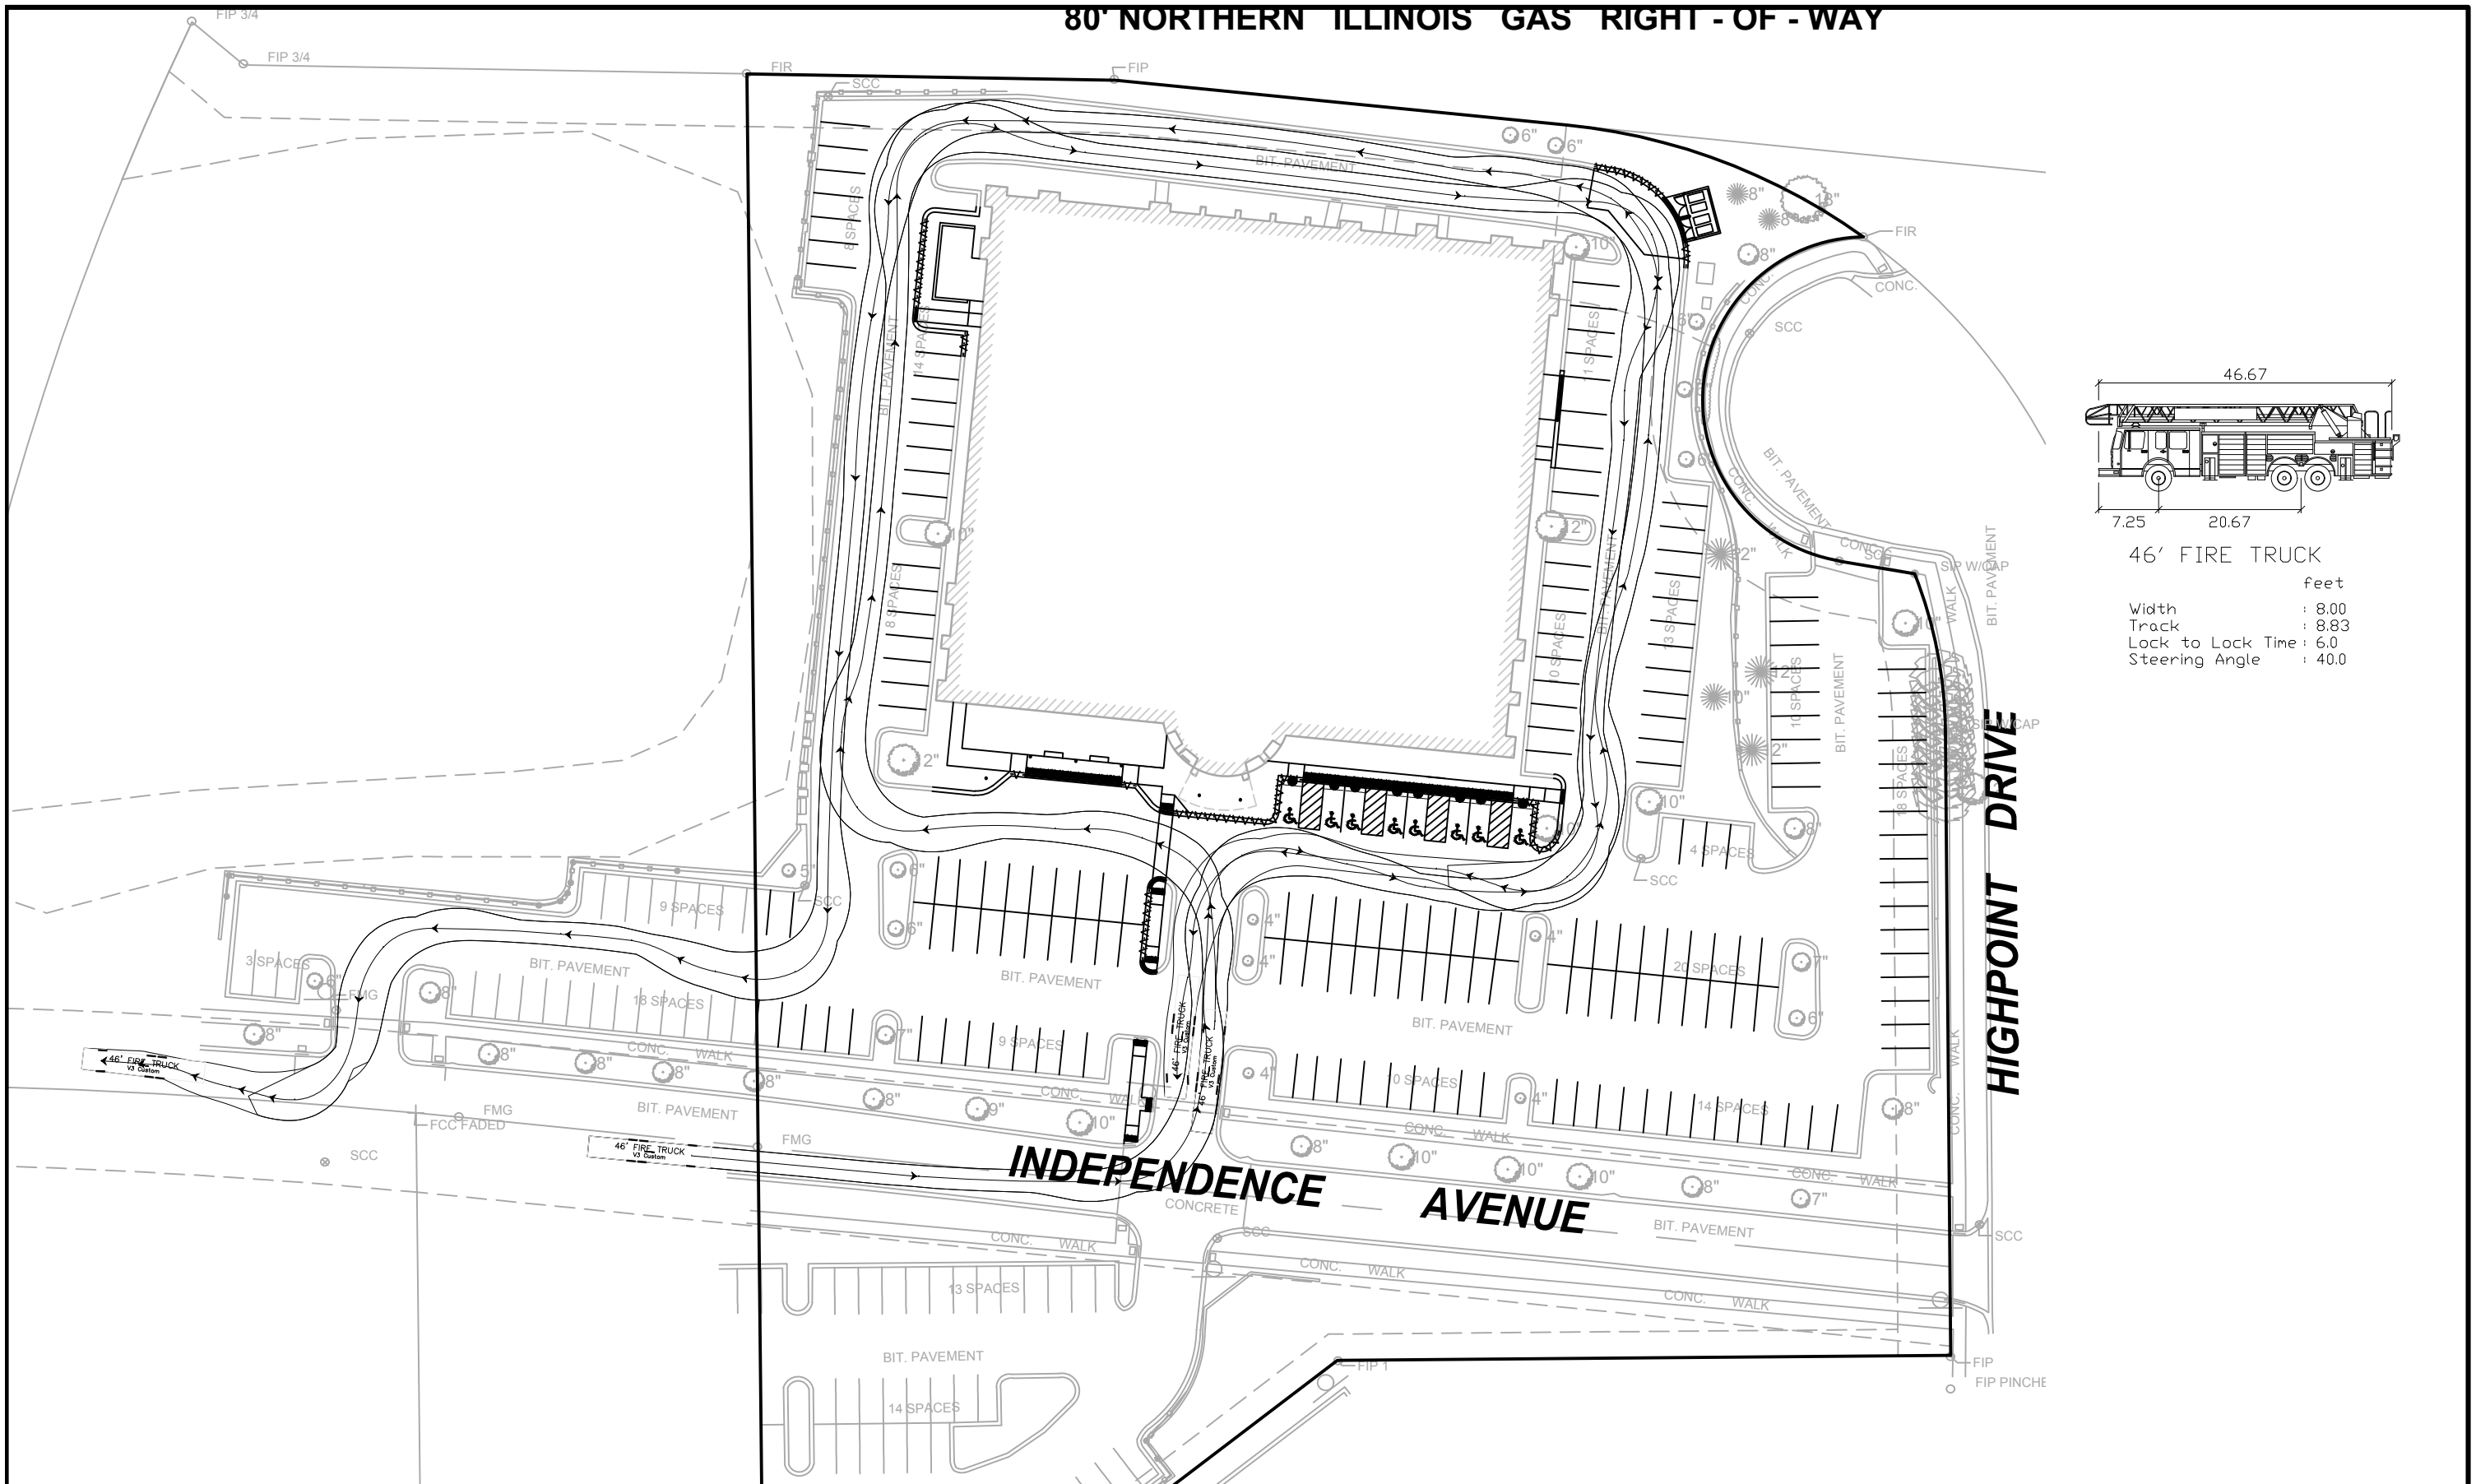

80' NORTHERN ILLINOIS GAS RIGHT-OF-WAY

46' FIRE TRUCK

	feet
Width	: 8.00
Track	: 8.83
Lock to Lock Time	: 6.0
Steering Angle	: 40.0

FREEDOM COMMONS - MOB

FIRE TRUCK ROUTE EXHIBIT

7325 Janes Avenue
Woodridge, IL 60517
630.724.9200 phone
www.v3co.com

NAPERVILLE

ILLINOIS

DATE: 02-14-24

SCALE: 1" = 60'