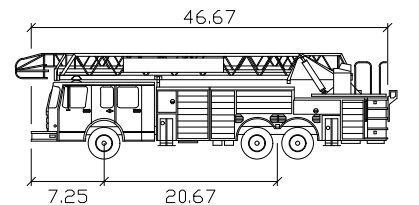

80' NORTHERN ILLINOIS GAS RIGHT-OF-WAY

46' FIRE TRUCK

	feet
Width	: 8.00
Track	: 8.83
Lock to Lock Time	: 6.0
Steering Angle	: 40.0

FREEDOM COMMONS - MOB

FIRE TRUCK ROUTE EXHIBIT

7325 Janes Avenue
Woodridge, IL 60517
630.724.9200 phone
www.v3co.com

NAPERVILLE

ILLINOIS

DATE: 02-14-24

SCALE: 1" = 60'