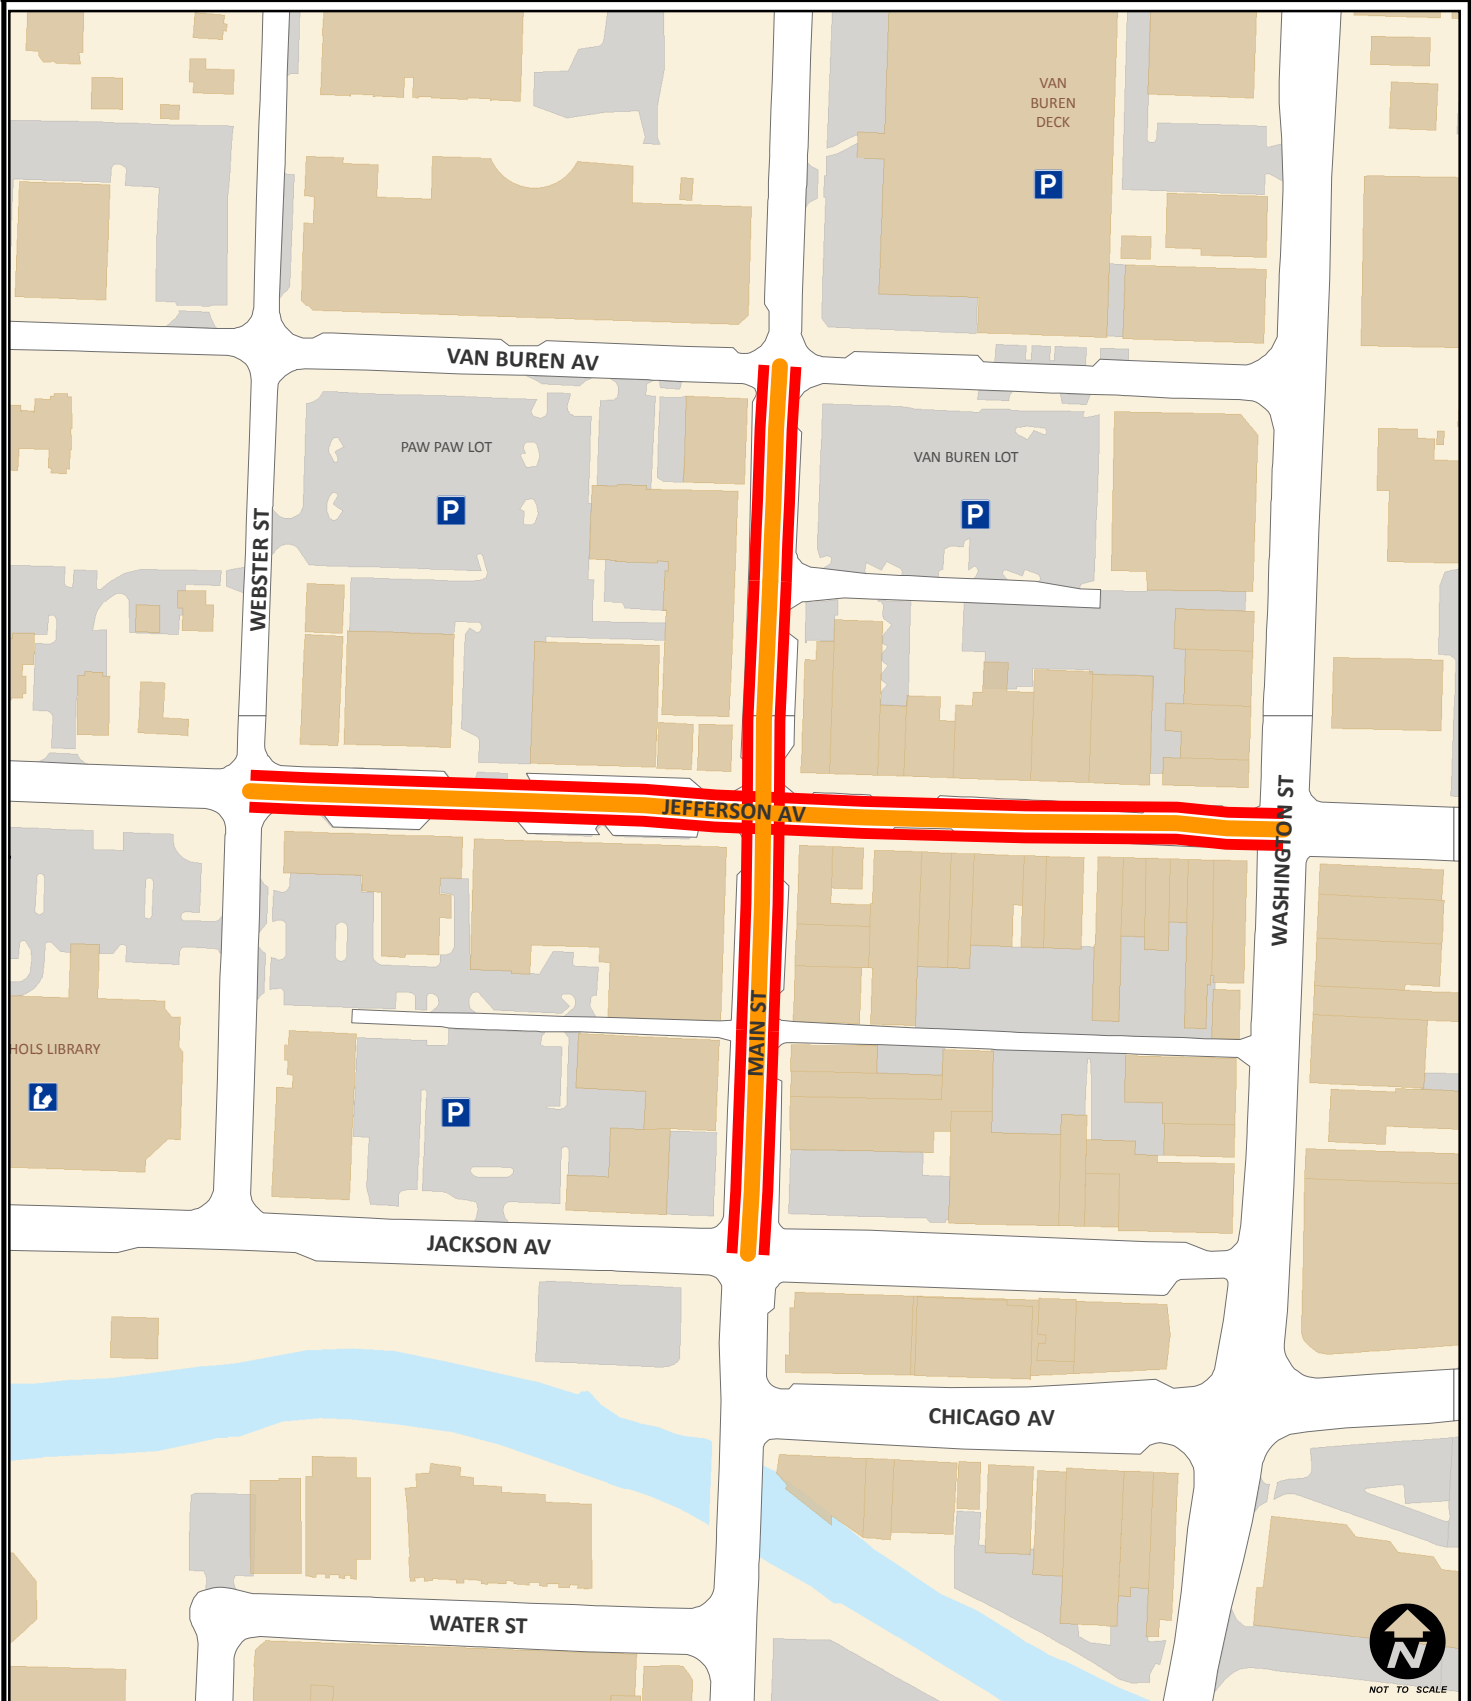

2017 DNA Trick or Treat - October 29, 2017 Traffic Control Plan

P Public Parking

Road Closure: 10:00am to 12:30pm

No Parking/Tow-Away Zone:
9:00am to 12:30pm

This map should be used for reference only. The data is subject to change without notice. The City of Naperville assumes no liability in the use or application of the data. Reproduction or redistribution is forbidden without expressed written consent from the City of Naperville.