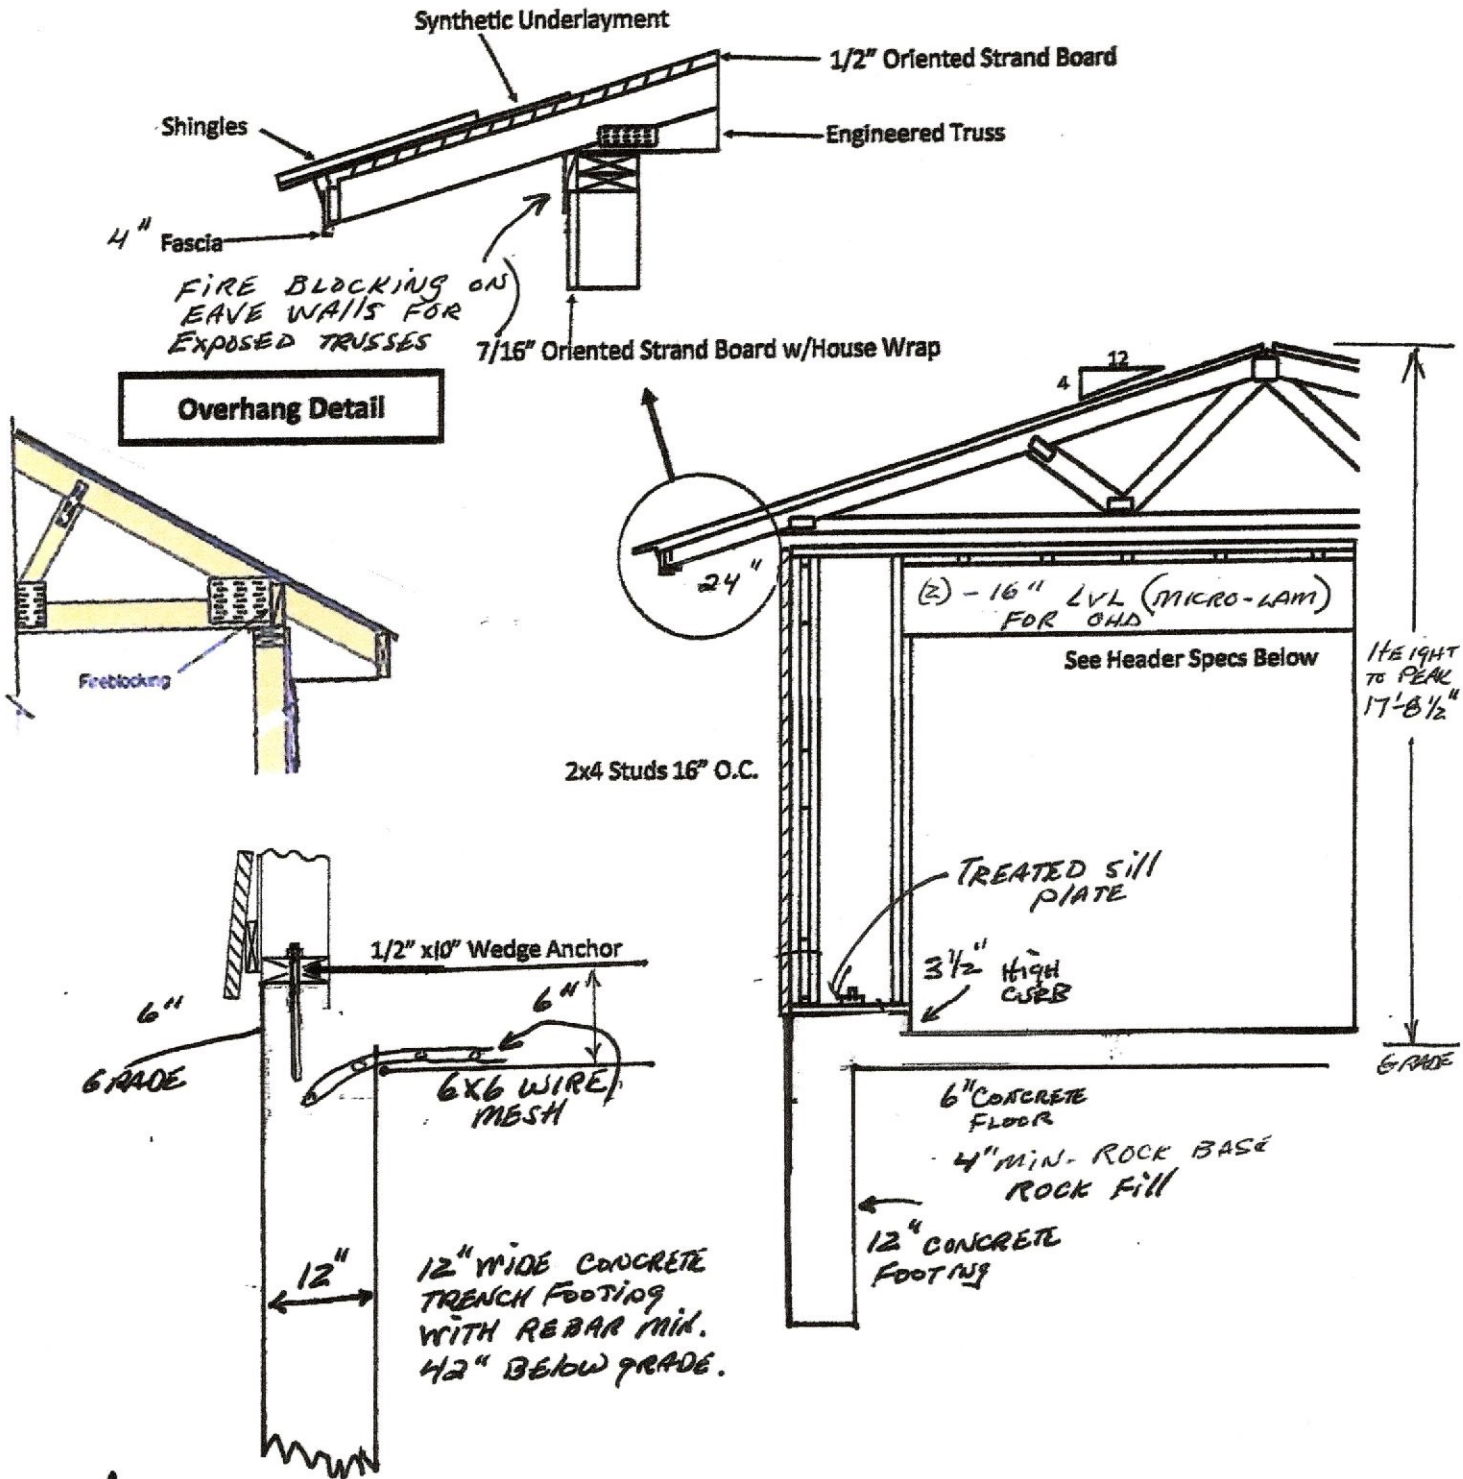

South

Troy Naumes

Sheet #
5

Scale: 1/4"=1'
Date: 2/27/2024
Drawing By:
Coach House Garages

700 Mill St.
Arthur IL 61911
Phone-217-543-3761
FAX-217-543-3350

CROSS SECTION VIEW

 **Coach House Garages**
 MORE THAN JUST A GARAGE...IT'S A COACH HOUSE