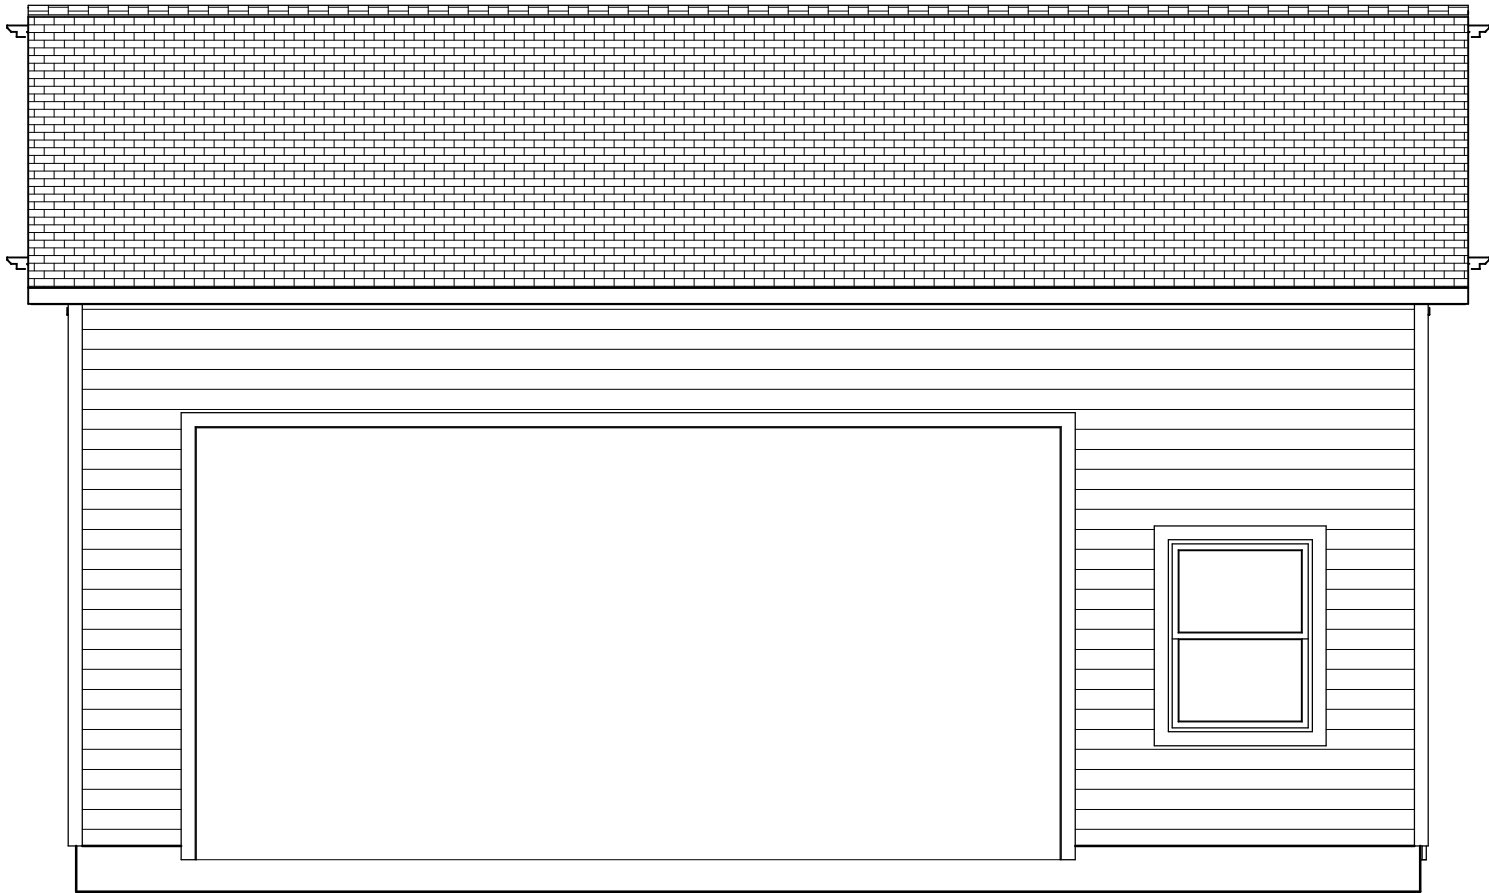

North

Troy Naumes

Sheet #
3

Scale: 1/4"=1'
Date: 2/27/2024
Drawing By:
Coach House Garages