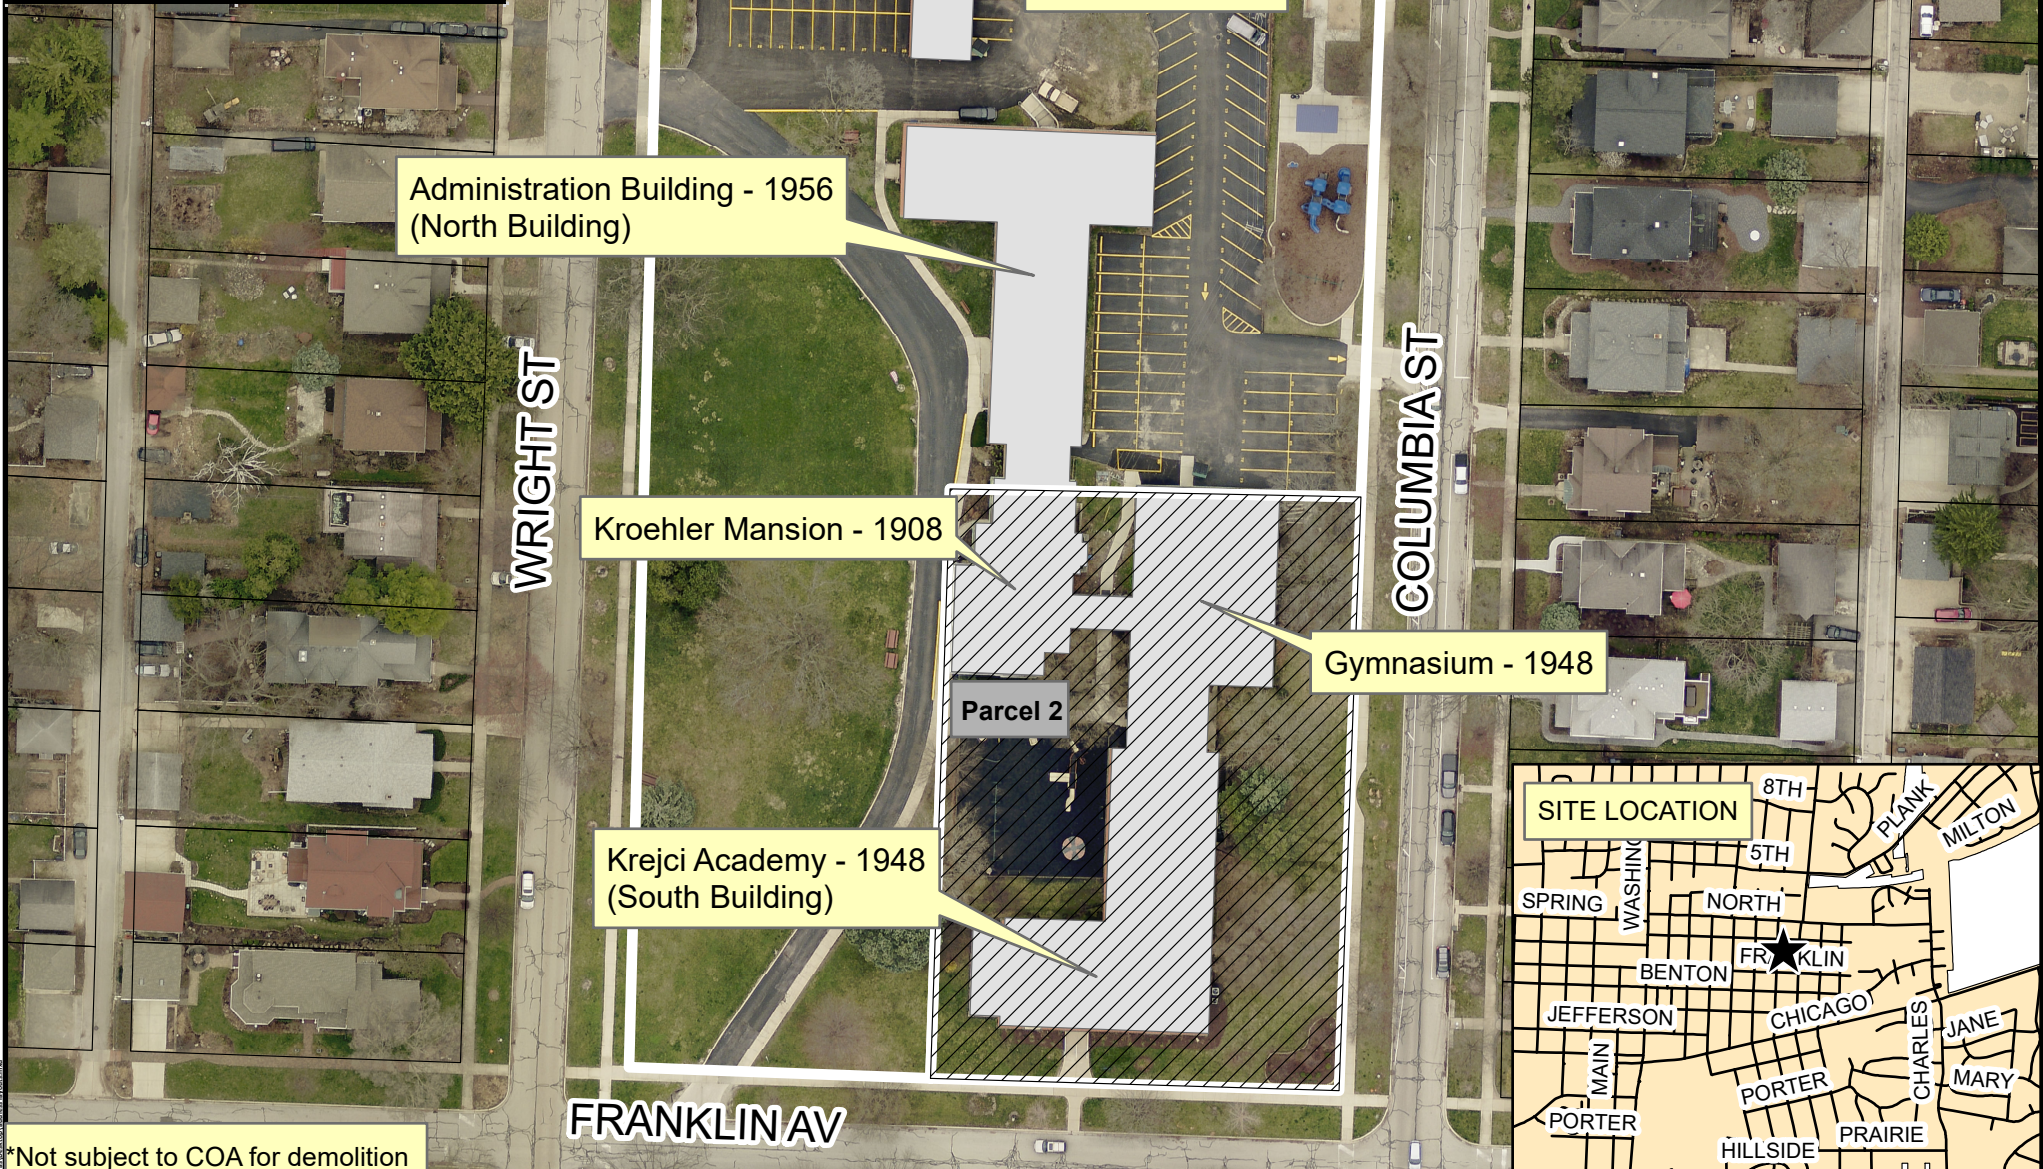

Parcel Number	Common Address
Parcel 1	140 N Wright St
Parcel 2	126 N Wright St 619 E Franklin Av
Total Acreage	3.79

\*Not subject to COA for demolition

Transportation, Engineering and  
Development Business Group  
[www.naperville.il.us](http://www.naperville.il.us)  
Date: 10/8/2019