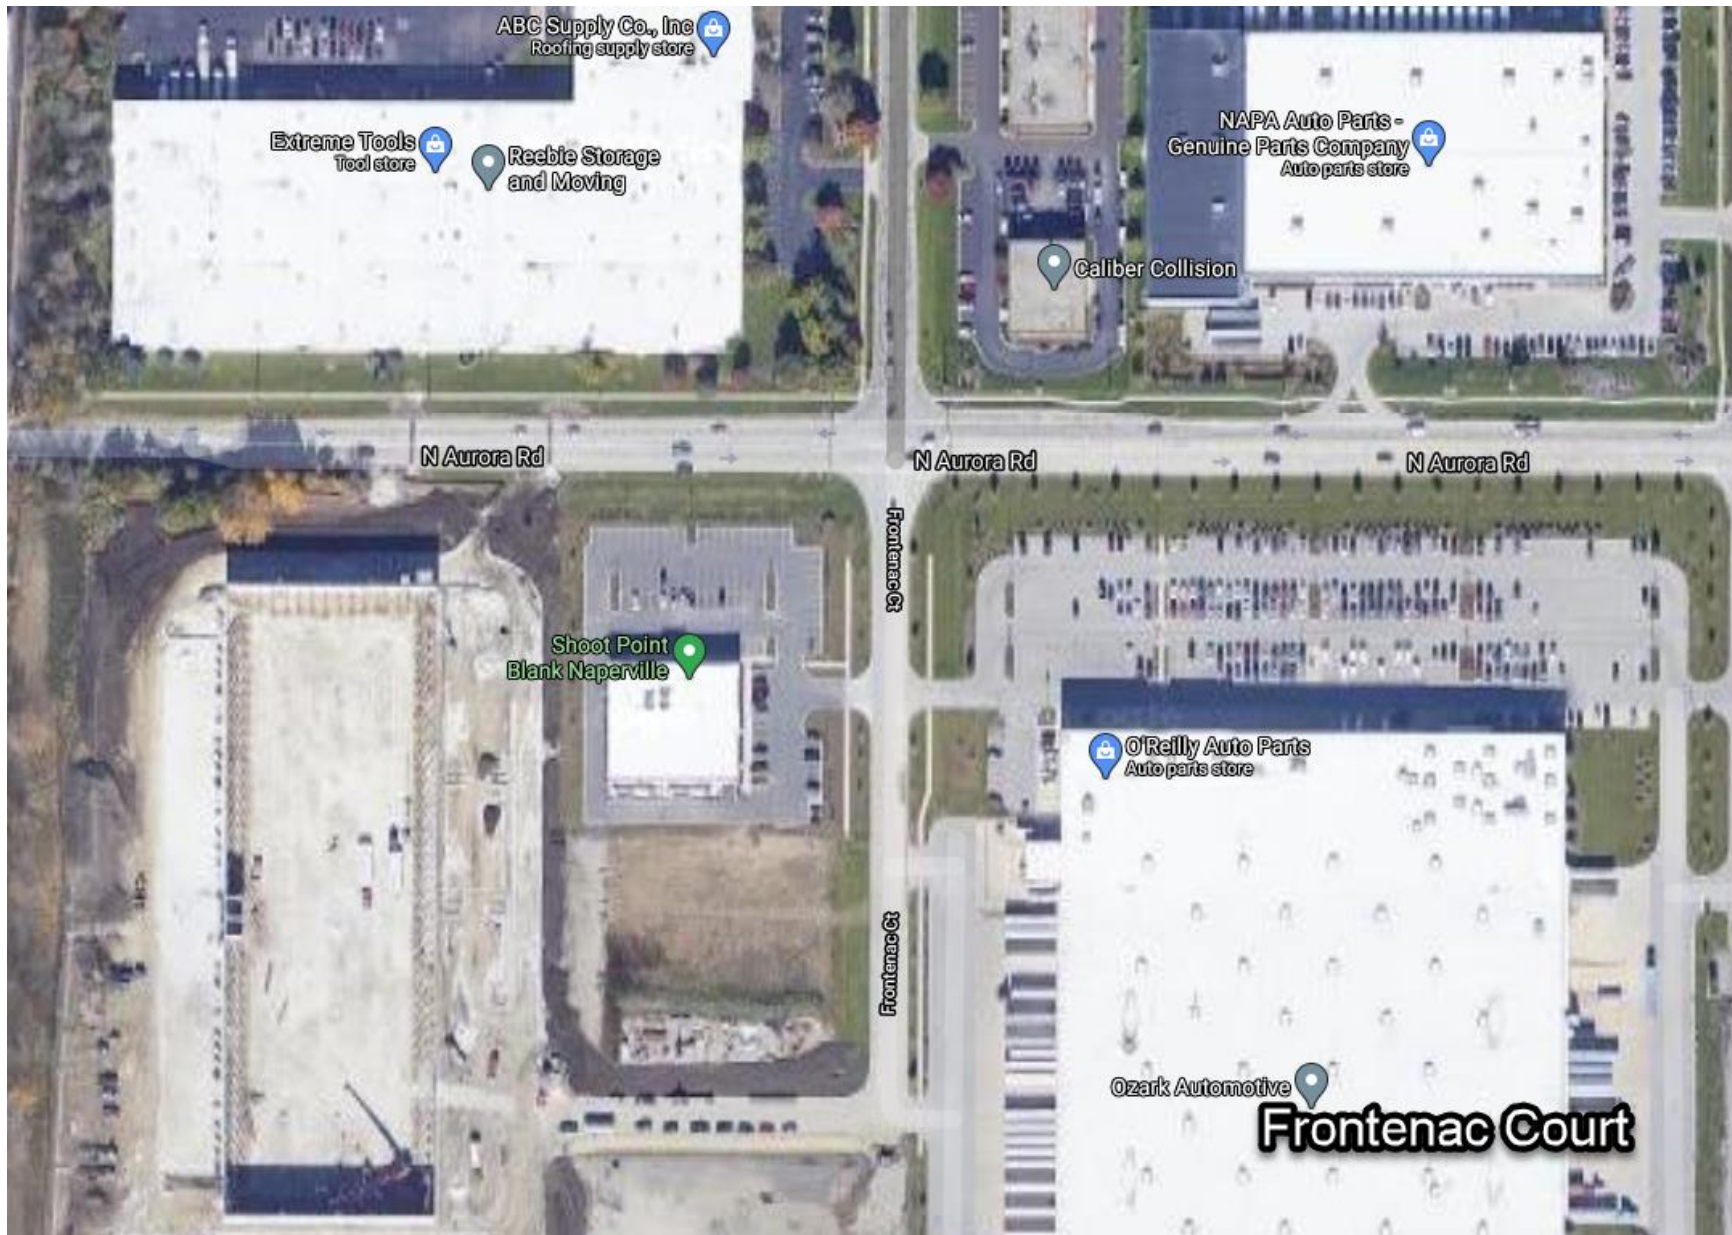

Everwood Rd

Everwood Rd

Wehrli Rd

Wehrli Rd

Wehrli Rd

Everwood Road

ABC Supply Co., Inc
Roofing supply store

Extreme Tools
Tool store

Reebie Storage
and Moving

NAPA Auto Parts -
Genuine Parts Company
Auto parts store

Caliber Collision

N Aurora Rd

N Aurora Rd

N Aurora Rd

Frontenac Ct

Frontenac Ct

Shoot Point
Blank Naperville

O'Reilly Auto Parts
Auto parts store

Ozark Automotive

Frontenac Court

Leona Mae Court

Ashwood Crossing
by Pulte Homes

Lobo Lane

Madison Drive