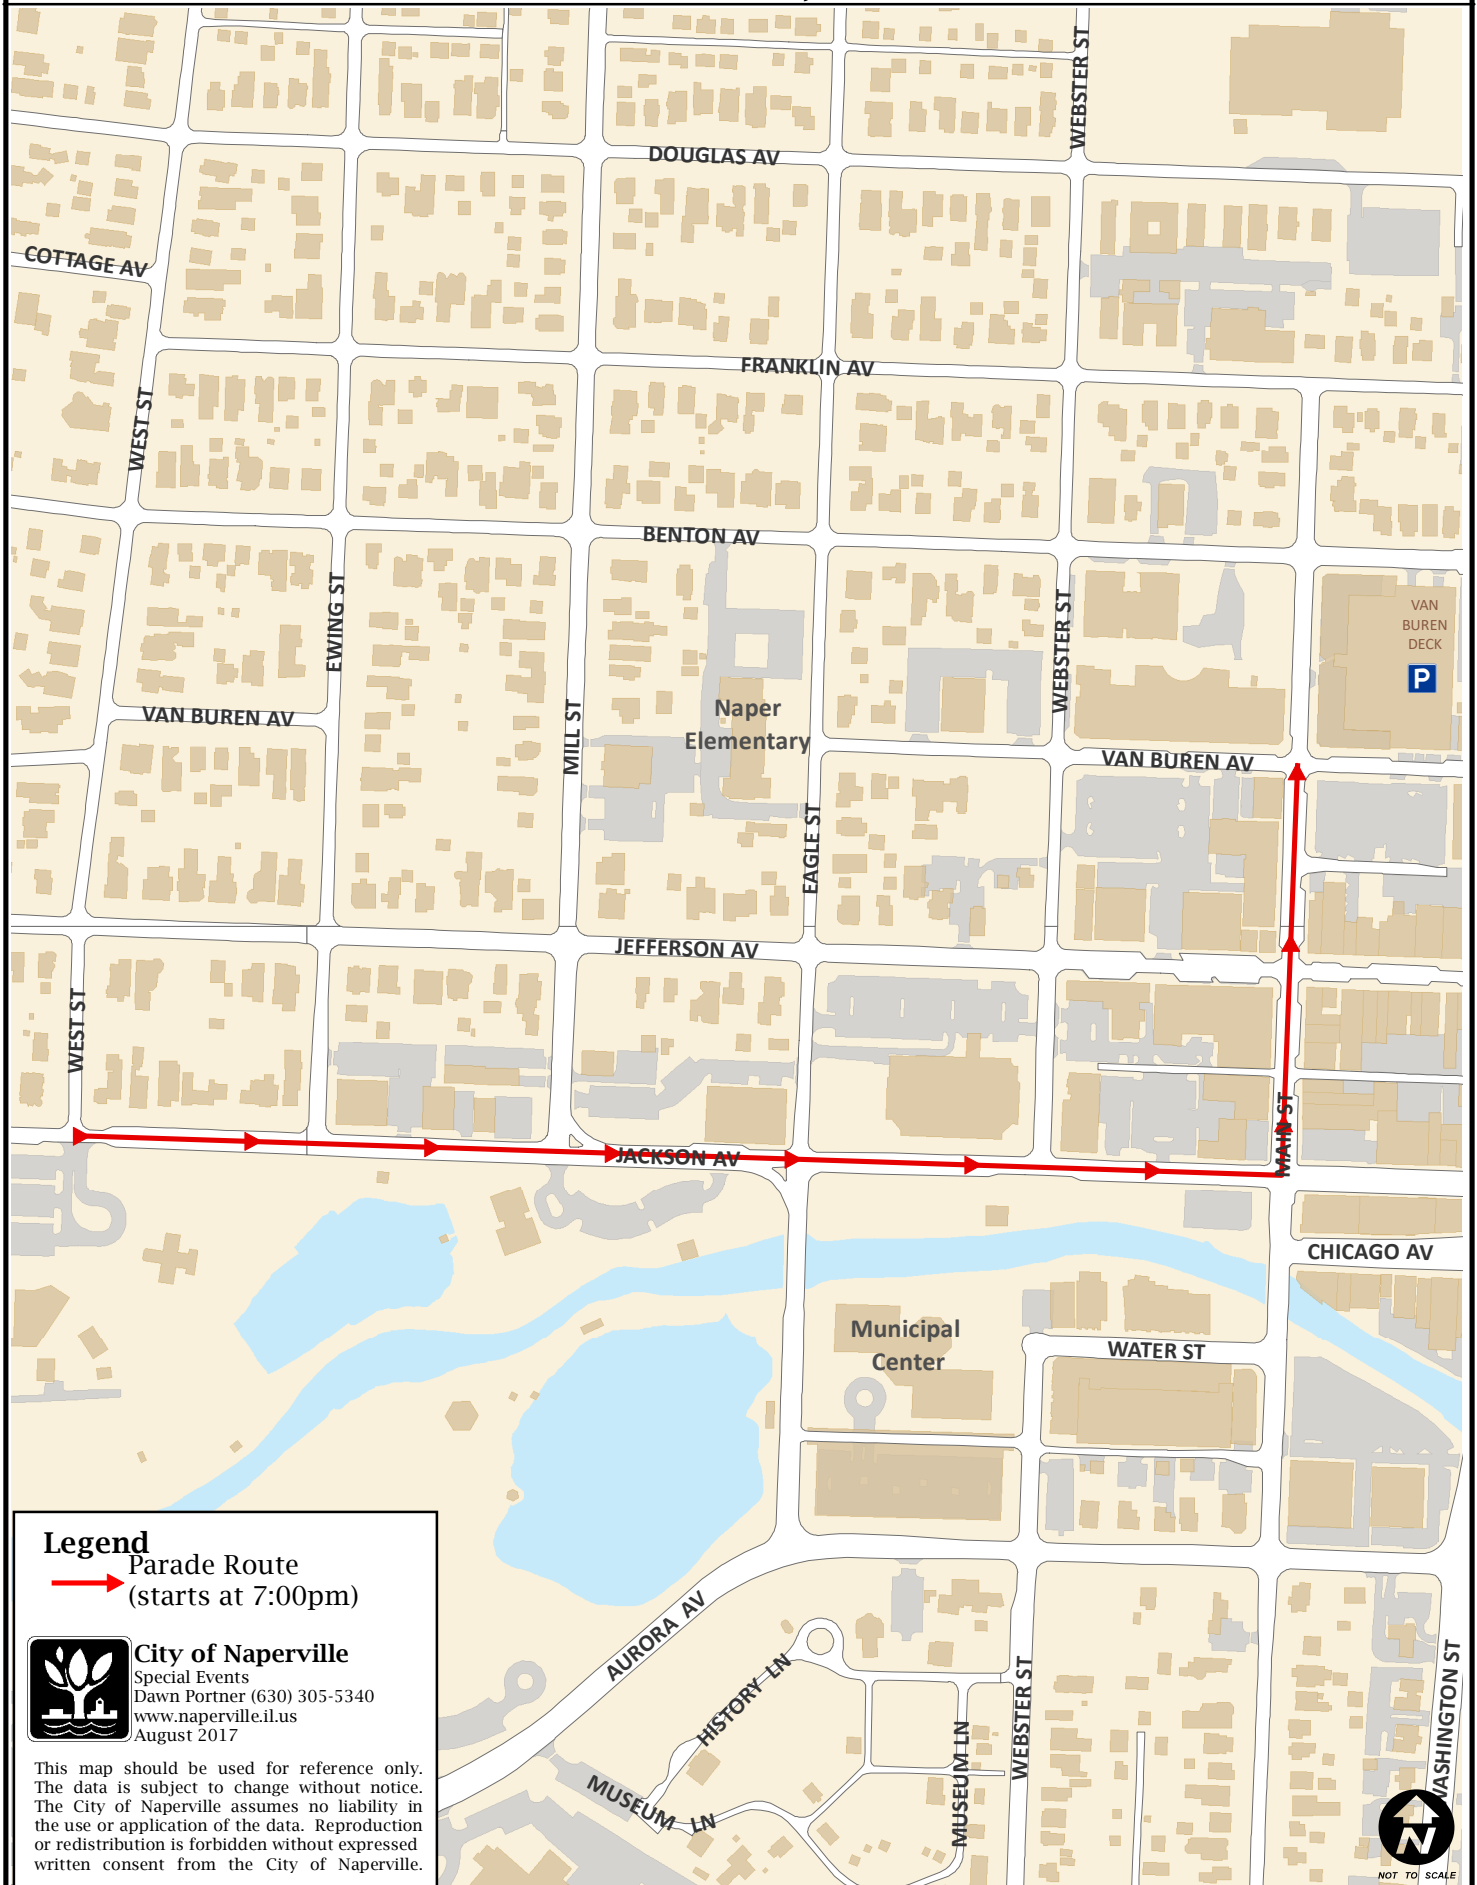

Hometown Holidays - Electric Light Parade Route

December 2, 2017

Legend

 Parade Route
(starts at 7:00pm)

City of Naperville
Special Events
Dawn Portner (630) 305-5340
www.naperville.il.us
August 2017

This map should be used for reference only. The data is subject to change without notice. The City of Naperville assumes no liability in the use or application of the data. Reproduction or redistribution is forbidden without expressed written consent from the City of Naperville.